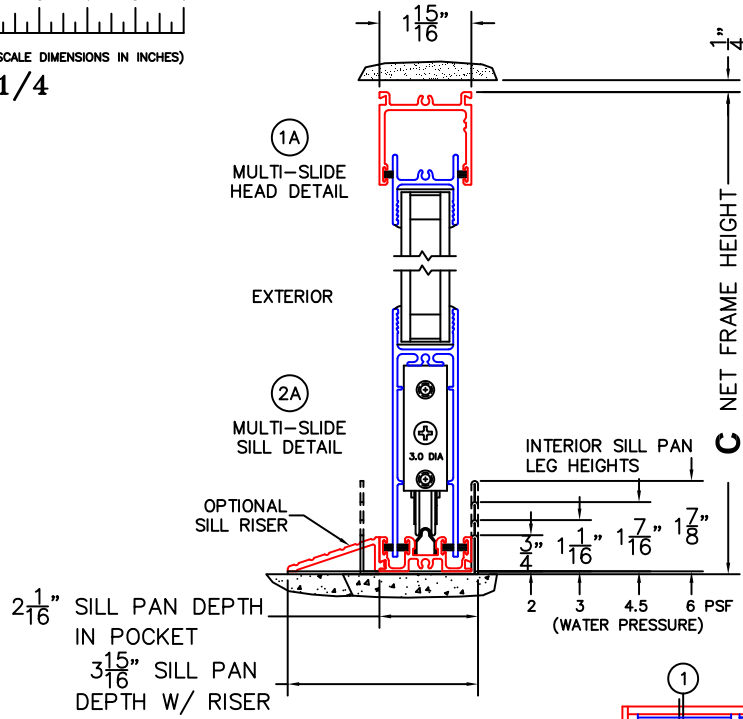

CALCULATED VALUES (FLEETWOOD SUPPLIED)

D (POCKET WIDTH)	
E (NET FRAME WIDTH)	

NOTES:

(USE RULER TO SCALE DIMENSIONS IN INCHES)

SCALE: 1/4

(USE RULER TO SCALE DIMENSIONS IN INCHES)

SCALE: 1/4

*CAUTION: WHEN CONSTRUCTING POCKET NOTE THAT DAYLIGHT WIDTH DOES NOT INCLUDE 1" SET BACK FOR POST INTERLOCKER.