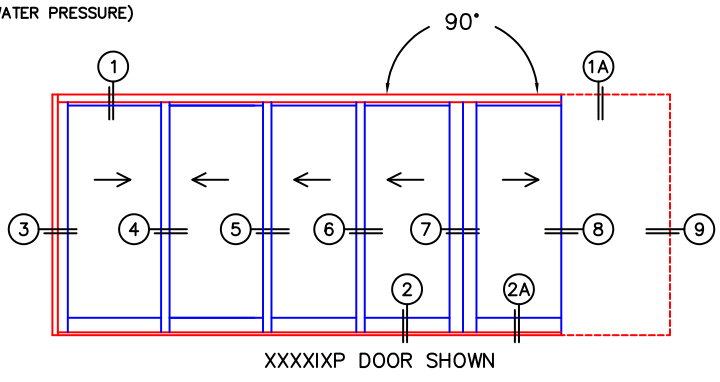

FLEETWOOD
WINDOWS & DOORS
FleetwoodUSA.com

NORWOOD 3070EX M/S
90°XXXXIXP STANDARD CONFIG.
NO SCREENS

ORDER NO.:

ITEM NO.:

REQUIRED DEALER INFO.

A (NET FRAME WIDTH)	
B (DAYLIGHT WIDTH)	
C (NET FRAME HEIGHT)	
SILL PAN HEIGHT (INTERIOR LEG)	3/4", 1-1/16", 1-7/16" OR 1-7/8"

CALCULATED VALUES (FLEETWOOD SUPPLIED)

D (POCKET WIDTH)	
E (NET FRAME WIDTH)	

NOTES:

(USE RULER TO SCALE DIMENSIONS IN INCHES)

SCALE: 1/4

(USE RULER TO SCALE DIMENSIONS IN INCHES)

SCALE: 1/4

*CAUTION: WHEN CONSTRUCTING POCKET NOTE THAT DAYLIGHT WIDTH DOES NOT INCLUDE 1" SET BACK FOR POST INTERLOCKER.