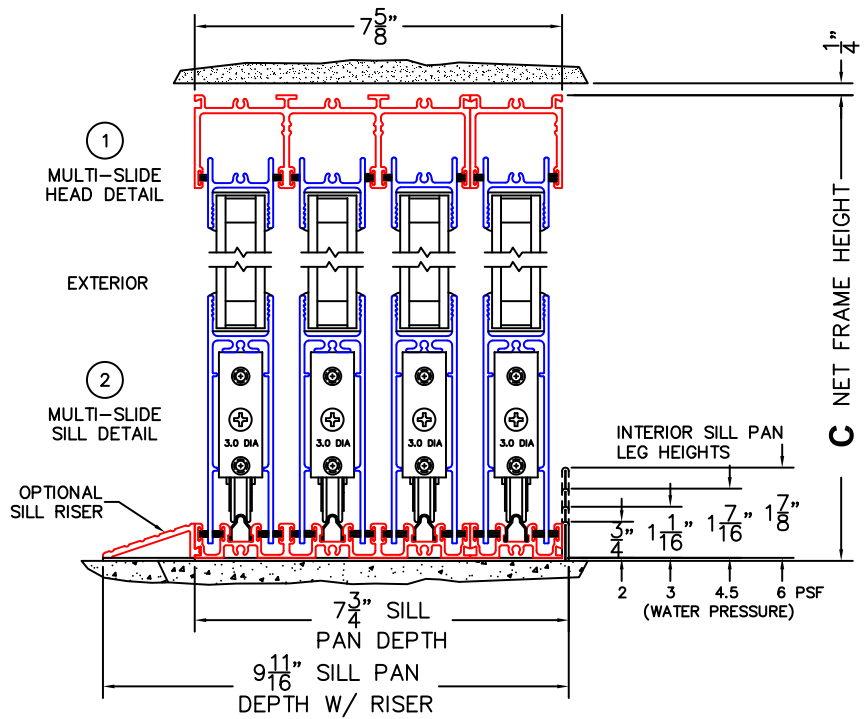

CALCULATED VALUES (FLEETWOOD SUPPLIED)

D (POCKET WIDTH)	
E (NET FRAME WIDTH)	

NOTES:

(USE RULER TO SCALE DIMENSIONS IN INCHES)

SCALE: 1/4

(USE RULER TO SCALE DIMENSIONS IN INCHES)

SCALE: 1/4

*CAUTION: WHEN CONSTRUCTING POCKET NOTE THAT DAYLIGHT WIDTH DOES NOT INCLUDE 1" SET BACK FOR POST INTERLOCKER.