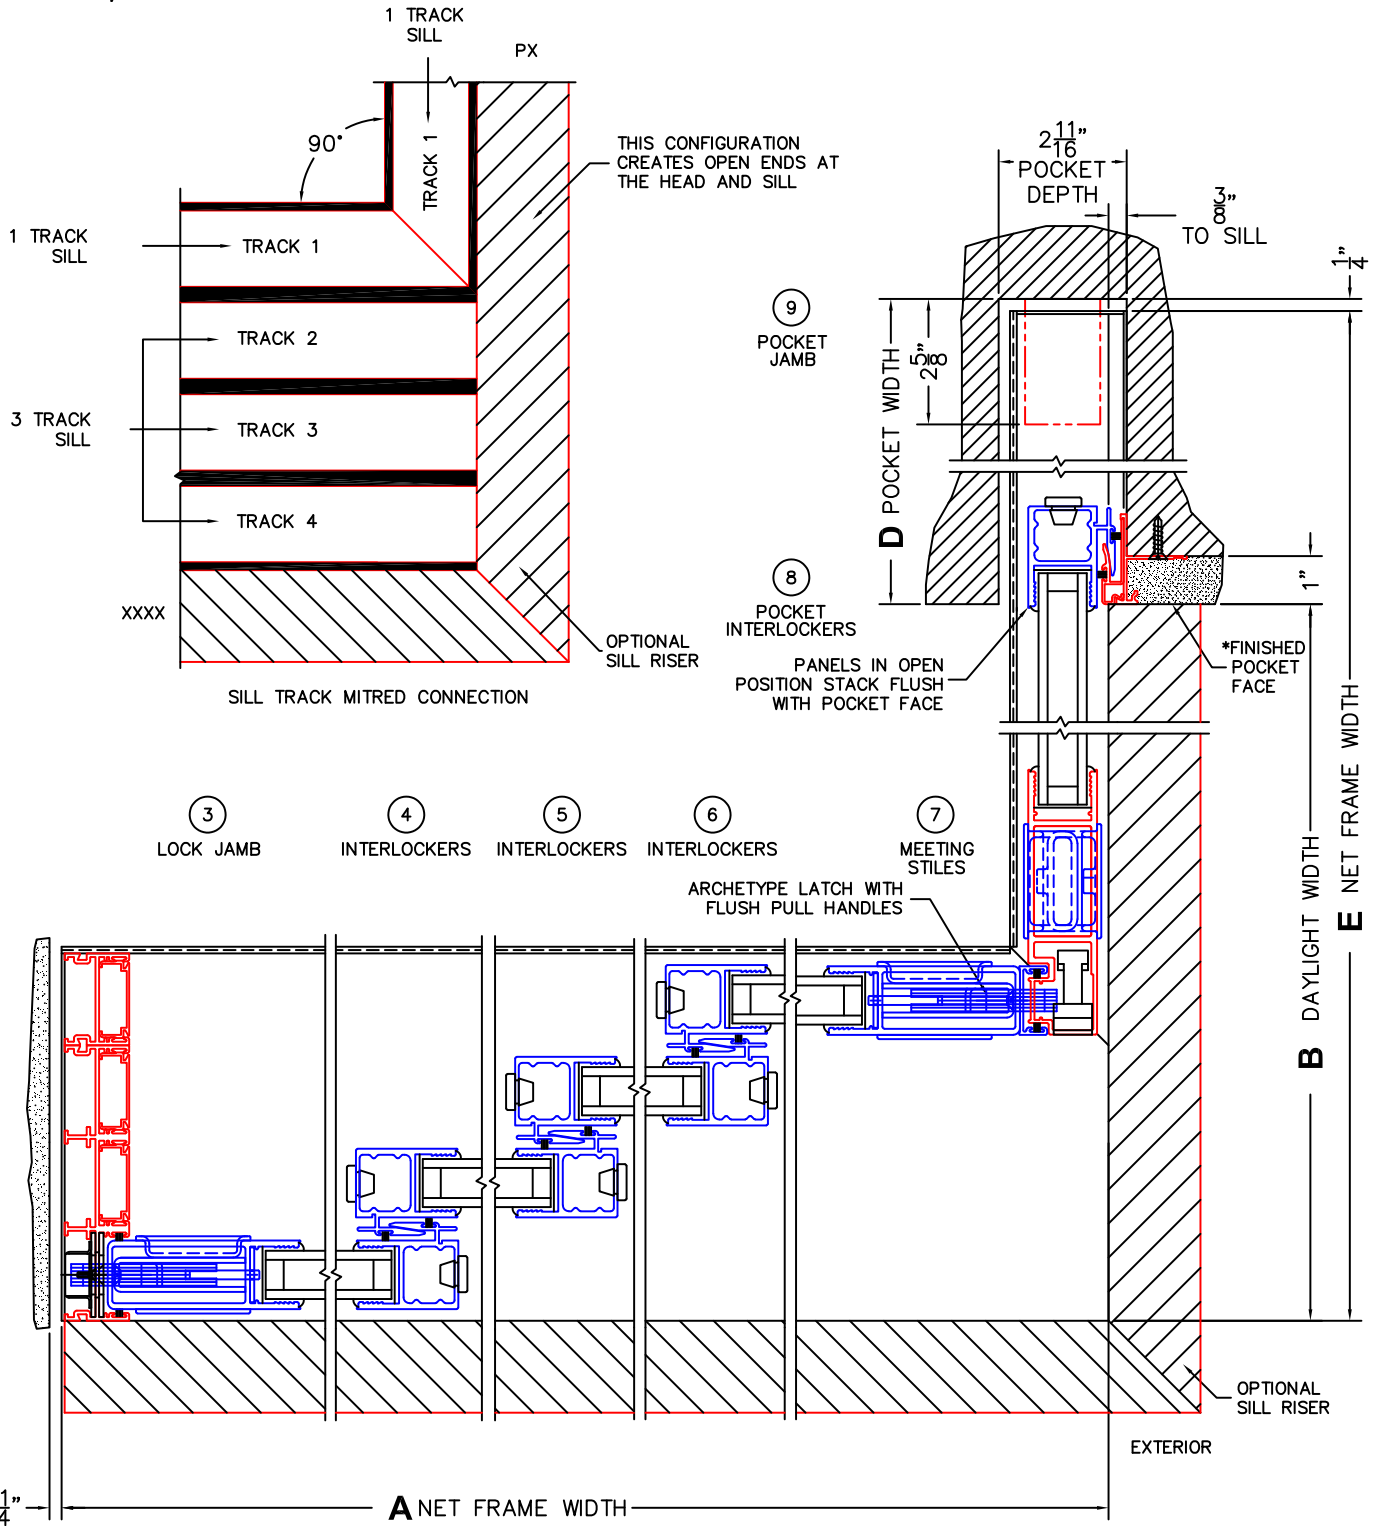

FLEETWOOD
WINDOWS & DOORS
FleetwoodUSA.com

NORWOOD 3070EX M/S
90°XXXXIXP STANDARD CONFIG.
NO SCREENS

ORDER NO.:

ITEM NO.:

REQUIRED DEALER INFO.

A (NET FRAME WIDTH)	
B (DAYLIGHT WIDTH)	
C (NET FRAME HEIGHT)	
SILL PAN HEIGHT (INTERIOR LEG)	3/4", 1-1/16", 1-7/16" OR 1-7/8"

CALCULATED VALUES (FLEETWOOD SUPPLIED)

D (POCKET WIDTH)	
E (NET FRAME WIDTH)	

NOTES:

(USE RULER TO SCALE DIMENSIONS IN INCHES)

SCALE: 1/4

(USE RULER TO SCALE DIMENSIONS IN INCHES)

SCALE: 1/4

*CAUTION: WHEN CONSTRUCTING POCKET NOTE THAT DAYLIGHT WIDTH DOES NOT INCLUDE 1" SET BACK FOR POST INTERLOCKER.