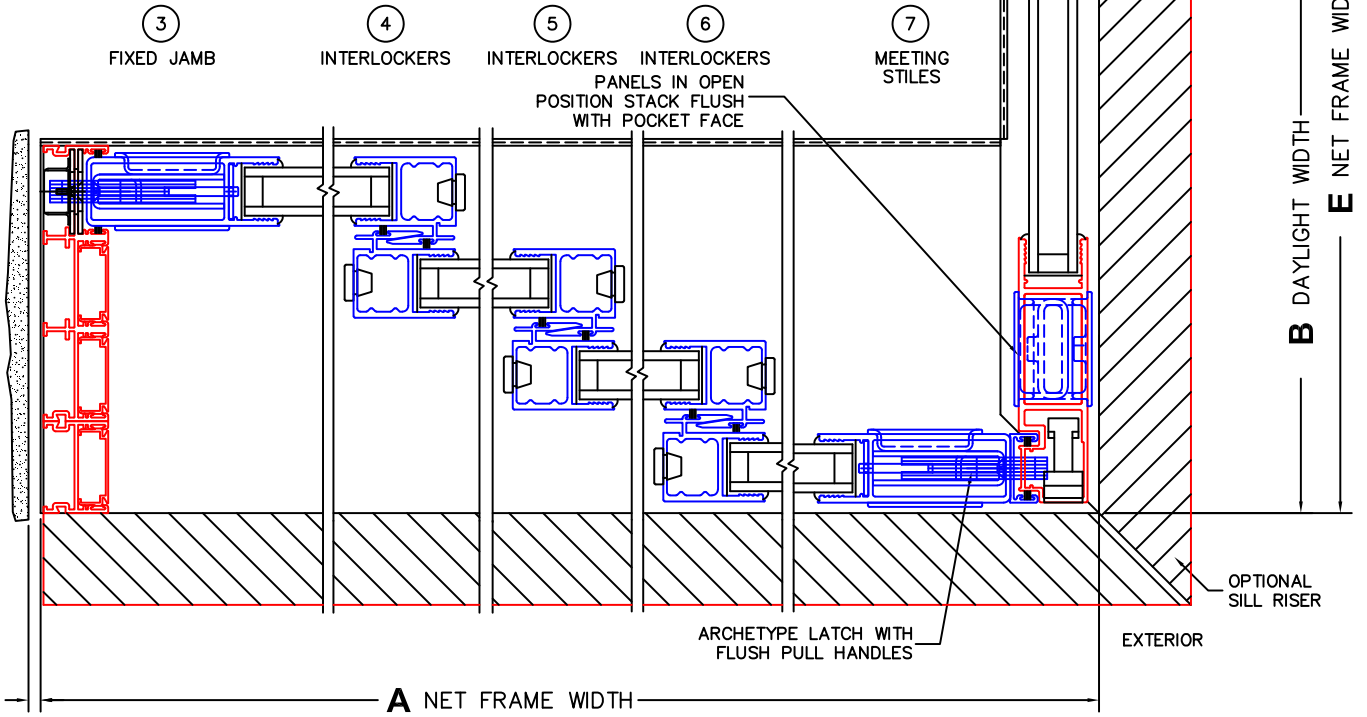

FLEETWOOD
WINDOWS & DOORS
FleetwoodUSA.com

NORWOOD 3070EX M/S
90°XXXXIXP STANDARD CONFIG.
NO SCREENS

ORDER NO.:

ITEM NO.:

REQUIRED DEALER INFO.

A (NET FRAME WIDTH)	
B (DAYLIGHT WIDTH)	
C (NET FRAME HEIGHT)	
SILL PAN HEIGHT(INTERIOR LEG)	(3/4", 1-1/16", 1-7/16" OR 1-7/8")

CALCULATED VALUES (FLEETWOOD SUPPLIED)

D (POCKET WIDTH)	
E (NET FRAME WIDTH)	

NOTES:

(USE RULER TO SCALE DIMENSIONS IN INCHES)

SCALE: 1/4

(USE RULER TO SCALE DIMENSIONS IN INCHES)

SCALE: 1/4

*CAUTION: WHEN CONSTRUCTING POCKET NOTE THAT DAYLIGHT WIDTH DOES NOT INCLUDE 1" SET BACK FOR POST INTERLOCKER.