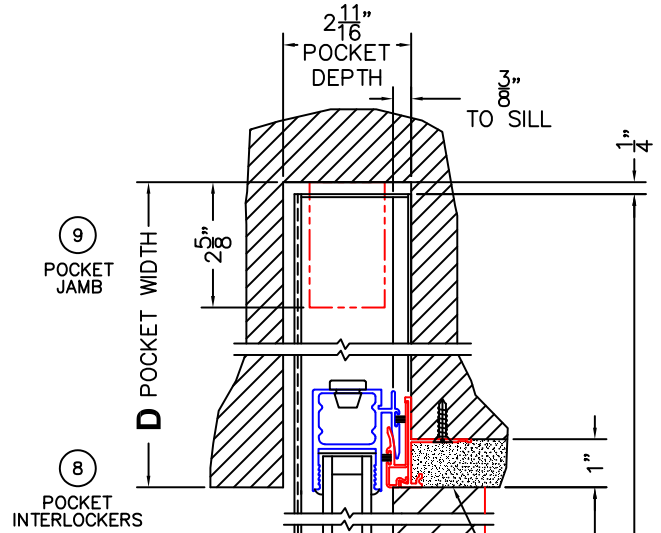

FLEETWOOD
WINDOWS & DOORS
FleetwoodUSA.com

NORWOOD 3070EX M/S
90°XXXXIXP STANDARD CONFIG.
NO SCREENS

ORDER NO.:

ITEM NO.:

REQUIRED DEALER INFO.

A (NET FRAME WIDTH)	
B (DAYLIGHT WIDTH)	
C (NET FRAME HEIGHT)	
SILL PAN HEIGHT(INTERIOR LEG)	(3/4", 1-1/16", 1-7/16" OR 1-7/8")

CALCULATED VALUES (FLEETWOOD SUPPLIED)

D (POCKET WIDTH)	
E (NET FRAME WIDTH)	

NOTES:

(USE RULER TO SCALE DIMENSIONS IN INCHES)

SCALE: 1/4

(USE RULER TO SCALE DIMENSIONS IN INCHES)

SCALE: 1/4

*CAUTION: WHEN CONSTRUCTING POCKET NOTE THAT DAYLIGHT WIDTH DOES NOT INCLUDE 1" SET BACK FOR POST INTERLOCKER.