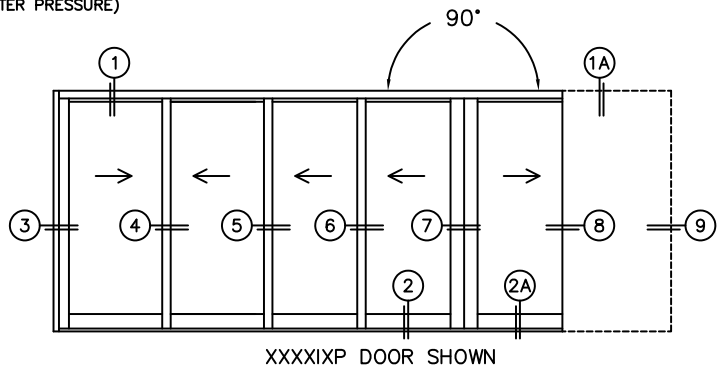

FLEETWOOD
WINDOWS & DOORS
FleetwoodUSA.com

NORWOOD 3070EX M/S
90°XXXXIXP STANDARD CONFIG.
NO SCREENS

ORDER NO.:

ITEM NO.:

REQUIRED DEALER INFO.

A (NET FRAME WIDTH)	
B (DAYLIGHT WIDTH)	
C (NET FRAME HEIGHT)	
SILL PAN HEIGHT(INTERIOR LEG)	(3/4", 1-1/16", 1-7/16" OR 1-7/8")

CALCULATED VALUES (FLEETWOOD SUPPLIED)

D (POCKET WIDTH)	
E (NET FRAME WIDTH)	

NOTES:

(USE RULER TO SCALE DIMENSIONS IN INCHES)

SCALE: 1/4

(USE RULER TO SCALE DIMENSIONS IN INCHES)

SCALE: 1/4

*CAUTION: WHEN CONSTRUCTING POCKET NOTE THAT DAYLIGHT WIDTH DOES NOT INCLUDE 1" SET BACK FOR POST INTERLOCKER.