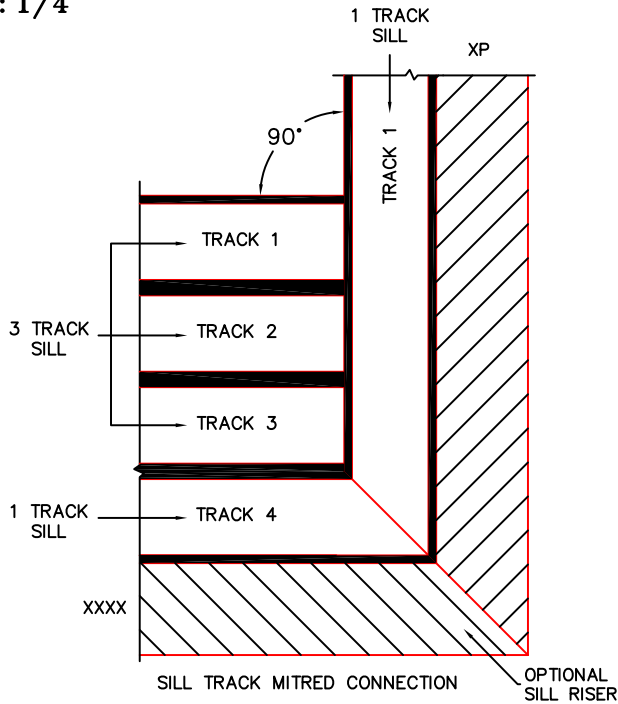

FLEETWOOD
WINDOWS & DOORS
FleetwoodUSA.com

NORWOOD 3070EX M/S
90°XXXXIXP STANDARD CONFIG.
NO SCREENS

ORDER NO.:

ITEM NO.:

REQUIRED DEALER INFO.

A (NET FRAME WIDTH)	
B (DAYLIGHT WIDTH)	
C (NET FRAME HEIGHT)	
SILL PAN HEIGHT(INTERIOR LEG)	(3/4", 1-1/16", 1-7/16" OR 1-7/8")

CALCULATED VALUES (FLEETWOOD SUPPLIED)

D (POCKET WIDTH)	
E (NET FRAME WIDTH)	

NOTES:

(USE RULER TO SCALE DIMENSIONS IN INCHES)

SCALE: 1/4

(USE RULER TO SCALE DIMENSIONS IN INCHES)

SCALE: 1/4

*CAUTION: WHEN CONSTRUCTING POCKET NOTE THAT DAYLIGHT WIDTH DOES NOT INCLUDE 1" SET BACK FOR POST INTERLOCKER.