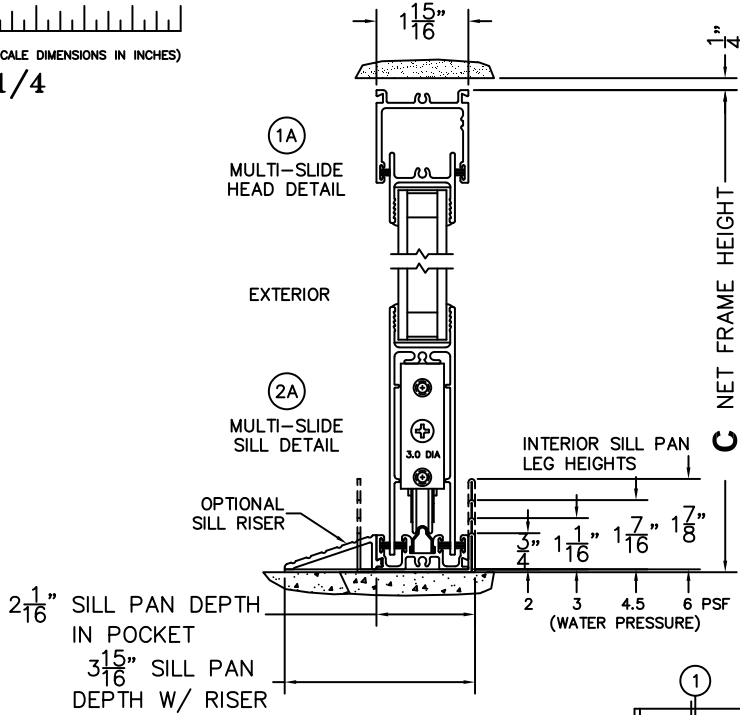

FLEETWOOD
WINDOWS & DOORS
FleetwoodUSA.com

NORWOOD 3070EX M/S
90°XXXXIXP STANDARD CONFIG.
NO SCREENS

ORDER NO.:

ITEM NO.:

REQUIRED DEALER INFO.

A (NET FRAME WIDTH)	
B (DAYLIGHT WIDTH)	
C (NET FRAME HEIGHT)	
SILL PAN HEIGHT(INTERIOR LEG)	(3/4", 1-1/16", 1-7/16" OR 1-7/8")

CALCULATED VALUES (FLEETWOOD SUPPLIED)

D (POCKET WIDTH)	
E (NET FRAME WIDTH)	

NOTES:

(USE RULER TO SCALE DIMENSIONS IN INCHES)

SCALE: 1/4

(USE RULER TO SCALE DIMENSIONS IN INCHES)

SCALE: 1/4

*CAUTION: WHEN CONSTRUCTING POCKET NOTE THAT DAYLIGHT WIDTH DOES NOT INCLUDE 1" SET BACK FOR POST INTERLOCKER.