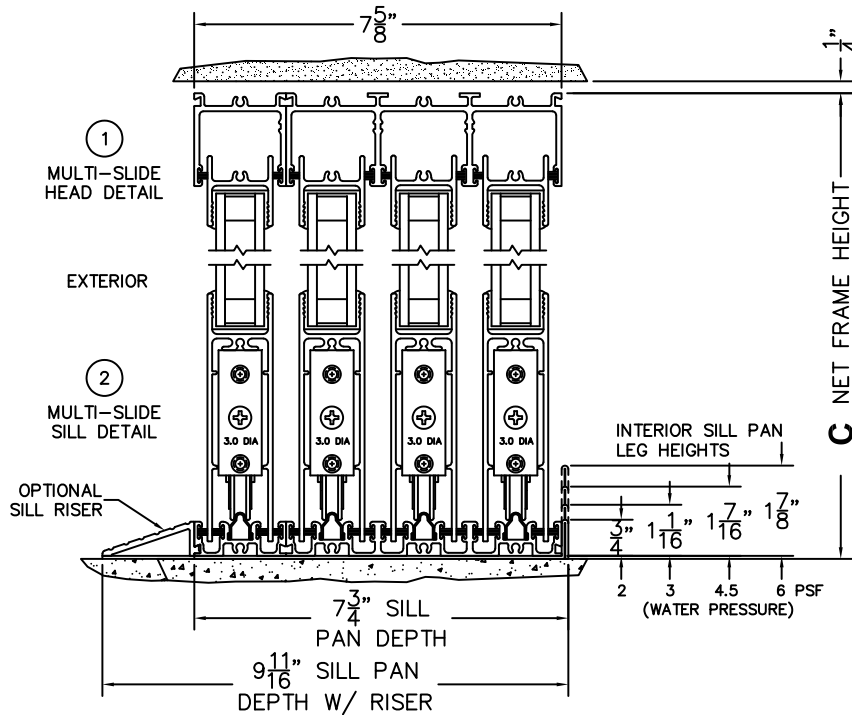

CALCULATED VALUES (FLEETWOOD SUPPLIED)

D (POCKET WIDTH)	
E (NET FRAME WIDTH)	

NOTES:

(USE RULER TO SCALE DIMENSIONS IN INCHES)

SCALE: 1/4

(USE RULER TO SCALE DIMENSIONS IN INCHES)

SCALE: 1/4

*CAUTION: WHEN CONSTRUCTING POCKET NOTE THAT DAYLIGHT WIDTH DOES NOT INCLUDE 1" SET BACK FOR POST INTERLOCKER.