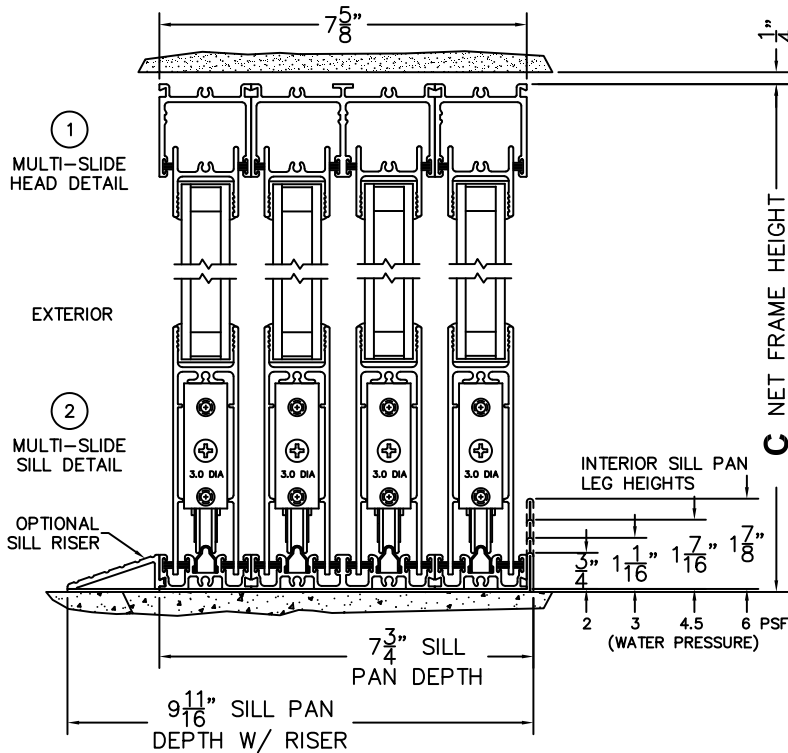

SILL PAN HEIGHT(INTERIOR LEG)
(3/4", 1-1/16", 1-7/16" OR 1-7/8")

NOTES:

(USE RULER TO SCALE DIMENSIONS IN INCHES)

SCALE: 1/4

XXXXIXO DOOR SHOWN

FLEETWOOD
WINDOWS & DOORS
FleetwoodUSA.com

NORWOOD 3070EX M/S

90XXXX-XO STANDARD CONFIGURATION
NO SCREENS

ORDER NO.:

ITEM NO.:

(USE RULER TO SCALE DIMENSIONS IN INCHES)

SCALE: 1/4