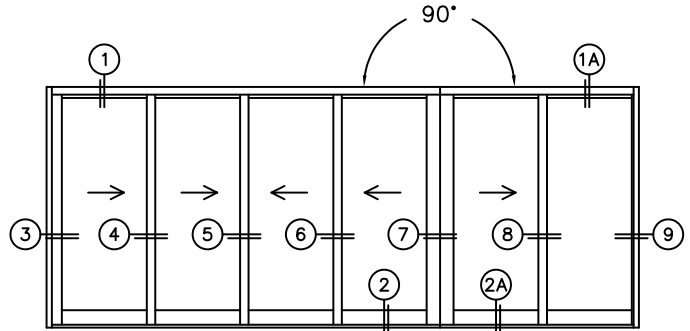

SILL PAN HEIGHT(INTERIOR LEG)
(3/4", 1-1/16", 1-7/16" OR 1-7/8")

NOTES:

(USE RULER TO SCALE DIMENSIONS IN INCHES)

SCALE: 1/4

XXXXIXO DOOR SHOWN

FLEETWOOD
WINDOWS & DOORS
FleetwoodUSA.com

NORWOOD 3070EX M/S

90XXXX-XO STANDARD CONFIGURATION
NO SCREENS

ORDER NO.:

ITEM NO.:

(USE RULER TO SCALE DIMENSIONS IN INCHES)

SCALE: 1/4