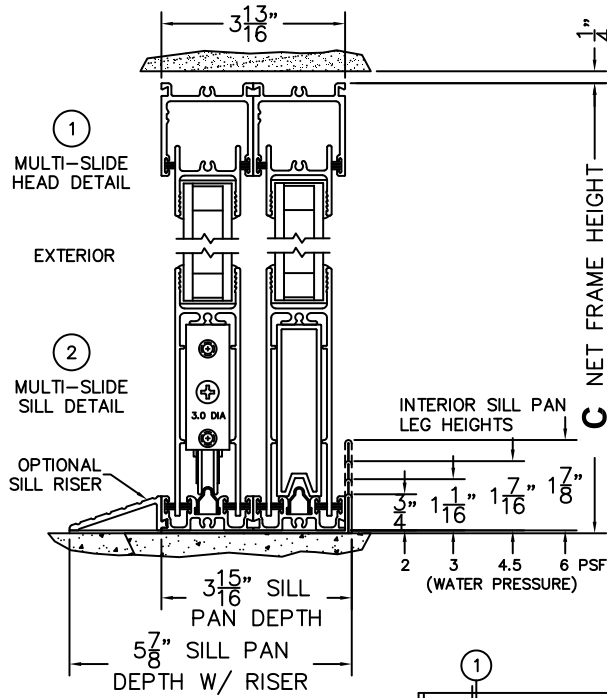

SILL PAN HEIGHT(INTERIOR LEG)
(3/4", 1-1/16", 1-7/16" OR 1-7/8")

NOTES:

(USE RULER TO SCALE DIMENSIONS IN INCHES)

SCALE: 1/4

XXXXIXO DOOR SHOWN

FLEETWOOD
WINDOWS & DOORS
FleetwoodUSA.com

NORWOOD 3070EX M/S

90XXXX-XO STANDARD CONFIGURATION
NO SCREENS

ORDER NO.:

ITEM NO.:

(USE RULER TO SCALE DIMENSIONS IN INCHES)

SCALE: 1/4