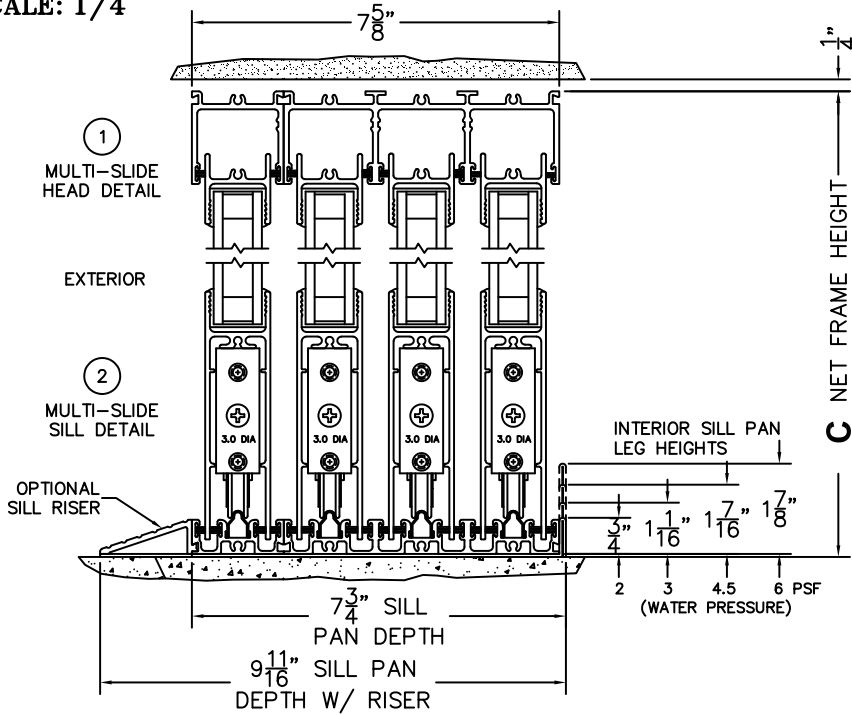

SILL PAN HEIGHT(INTERIOR LEG)
(3/4", 1-1/16", 1-7/16" OR 1-7/8")

NOTES:

(USE RULER TO SCALE DIMENSIONS IN INCHES)

SCALE: 1/4

XXXXIX DOOR SHOWN

FLEETWOOD
WINDOWS & DOORS
FleetwoodUSA.com

NORWOOD 3070EX M/S
90°XXXXIX STANDARD CONFIG.
NO SCREENS

ORDER NO.:

ITEM NO.:

(USE RULER TO SCALE DIMENSIONS IN INCHES)

SCALE: 1/4

3
LOCK JAMB

4
INTERLOCKERS

5
INTERLOCKERS

6
INTERLOCKERS