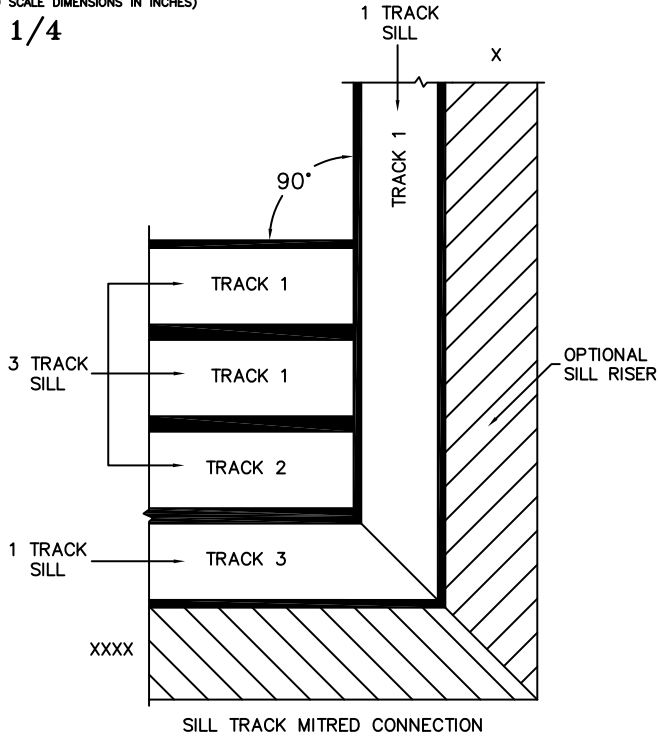

SILL PAN HEIGHT(INTERIOR LEG)
(3/4", 1-1/16", 1-7/16" OR 1-7/8")

NOTES:

(USE RULER TO SCALE DIMENSIONS IN INCHES)

SCALE: 1/4

XXXXIX DOOR SHOWN

FLEETWOOD
WINDOWS & DOORS
FleetwoodUSA.com

NORWOOD 3070EX M/S
90°XXXXIX STANDARD CONFIG.
NO SCREENS

ORDER NO.:

ITEM NO.:

(USE RULER TO SCALE DIMENSIONS IN INCHES)

SCALE: 1/4

3
LOCK JAMB

4
INTERLOCKERS

5
INTERLOCKERS

6
INTERLOCKERS