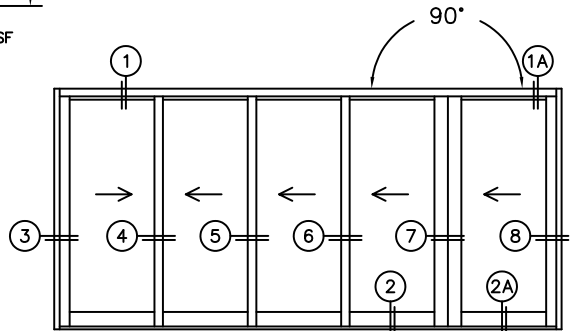

FLEETWOOD
WINDOWS & DOORS
FleetwoodUSA.com

NORWOOD 3070EX M/S
90°XXXXIX STANDARD CONFIG.
NO SCREENS

ORDER NO.:

ITEM NO.:

REQUIRED DEALER INFO.

A(NET FRAME WIDTH)

B(NET FRAME WIDTH)

C(NET FRAME HEIGHT)

SILL PAN HEIGHT(INTERIOR LEG)
(3/4", 1-1/16", 1-7/16" OR 1-7/8")

NOTES:

(USE RULER TO SCALE DIMENSIONS IN INCHES)

SCALE: 1/4

XXXXIX DOOR SHOWN

FLEETWOOD
WINDOWS & DOORS
FleetwoodUSA.com

NORWOOD 3070EX M/S
90°XXXXIX STANDARD CONFIG.
NO SCREENS

ORDER NO.:

ITEM NO.:

(USE RULER TO SCALE DIMENSIONS IN INCHES)

SCALE: 1/4

3
LOCK JAMB

4
INTERLOCKERS

5
INTERLOCKERS

6
INTERLOCKERS