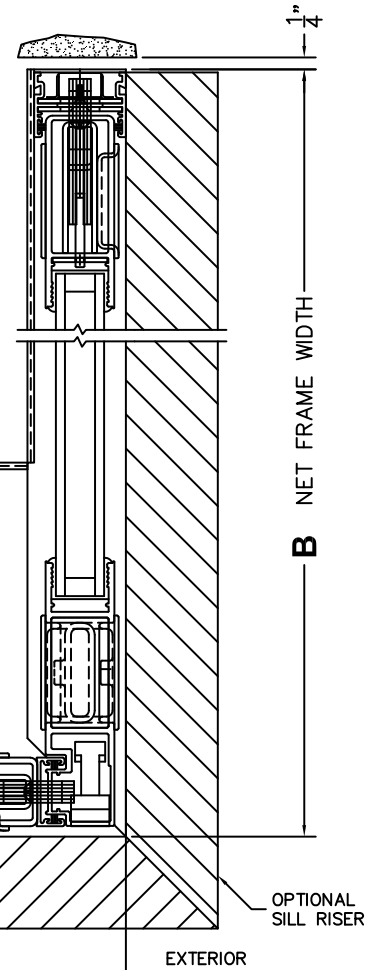

FLEETWOOD
WINDOWS & DOORS
FleetwoodUSA.com

NORWOOD 3070EX M/S
90°XXXXIX STANDARD CONFIG.
NO SCREENS

ORDER NO.:

ITEM NO.:

REQUIRED DEALER INFO.

A(NET FRAME WIDTH)

B(NET FRAME WIDTH)

C(NET FRAME HEIGHT)

SILL PAN HEIGHT(INTERIOR LEG)
(3/4", 1-1/16", 1-7/16" OR 1-7/8")

NOTES:

(USE RULER TO SCALE DIMENSIONS IN INCHES)

SCALE: 1/4

XXXXIX DOOR SHOWN

FLEETWOOD
WINDOWS & DOORS
FleetwoodUSA.com

NORWOOD 3070EX M/S
90°XXXXIX STANDARD CONFIG.
NO SCREENS

ORDER NO.:

ITEM NO.:

(USE RULER TO SCALE DIMENSIONS IN INCHES)

SCALE: 1/4

3
LOCK JAMB

4
INTERLOCKERS

5
INTERLOCKERS

6
INTERLOCKERS