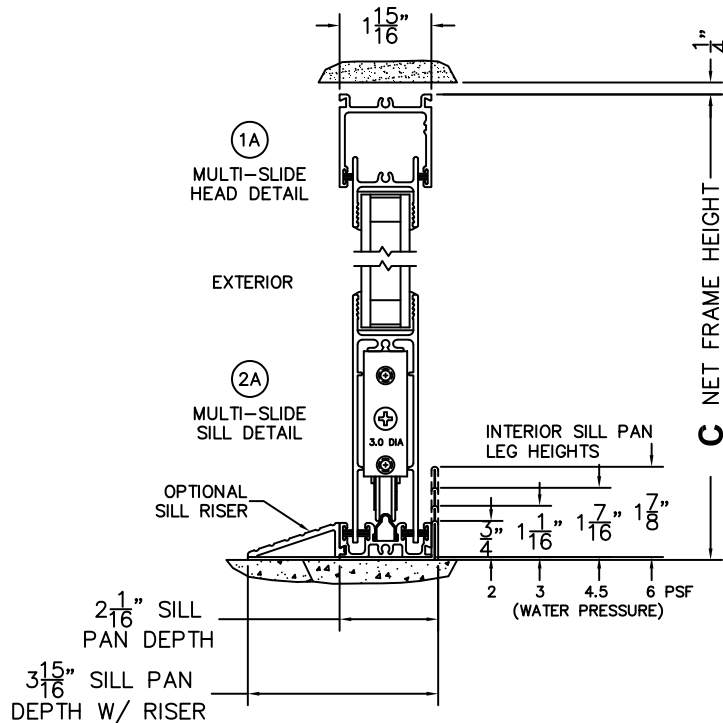

SILL PAN HEIGHT(INTERIOR LEG)
(3/4", 1-1/16", 1-7/16" OR 1-7/8")

NOTES:

(USE RULER TO SCALE DIMENSIONS IN INCHES)

SCALE: 1/4

XXXXIX DOOR SHOWN

FLEETWOOD
WINDOWS & DOORS
FleetwoodUSA.com

NORWOOD 3070EX M/S
90°XXXXIX STANDARD CONFIG.
NO SCREENS

ORDER NO.:

ITEM NO.:

(USE RULER TO SCALE DIMENSIONS IN INCHES)

SCALE: 1/4

3
LOCK JAMB

4
INTERLOCKERS

5
INTERLOCKERS

6
INTERLOCKERS