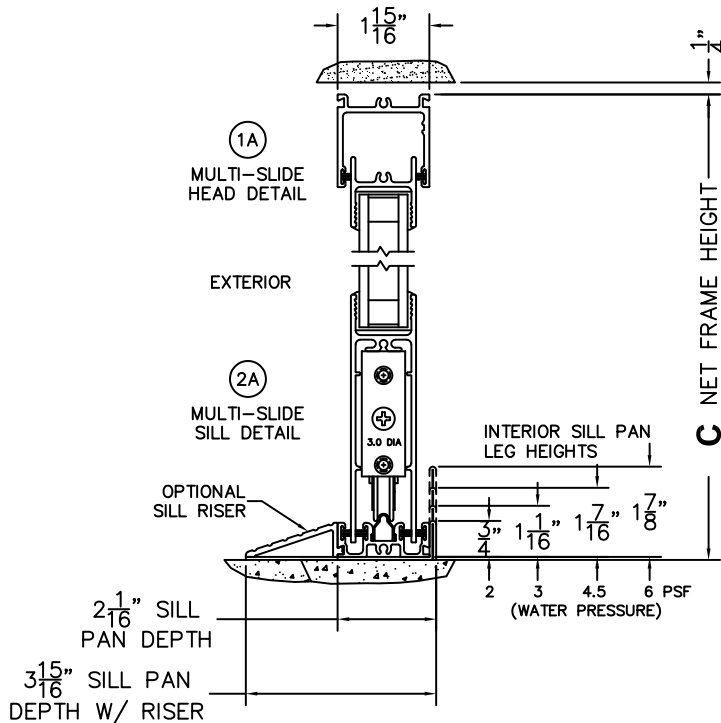

SILL PAN HEIGHT (INTERIOR LEG)
(3/4", 1-1/16", 1-7/16" OR 1-7/8")

NOTES:

(USE RULER TO SCALE DIMENSIONS IN INCHES)

SCALE: 1/4

XXXXIX DOOR SHOWN

(USE RULER TO SCALE DIMENSIONS IN INCHES)

SCALE: 1/4