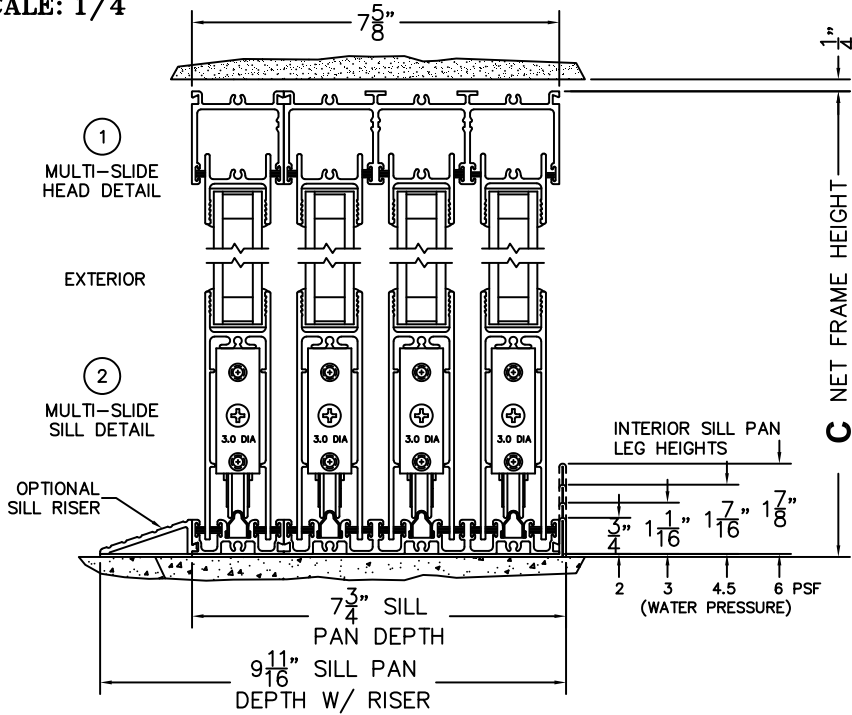

FLEETWOOD
WINDOWS & DOORS
FleetwoodUSA.com

NORWOOD 3070EX M/S
90°XXXXIX STANDARD CONFIG.
NO SCREENS

ORDER NO.:

ITEM NO.:

REQUIRED DEALER INFO.

A(NET FRAME WIDTH)

B(NET FRAME WIDTH)

C(NET FRAME HEIGHT)

SILL PAN HEIGHT (INTERIOR LEG)
(3/4", 1-1/16", 1-7/16" OR 1-7/8")

NOTES:

(USE RULER TO SCALE DIMENSIONS IN INCHES)

SCALE: 1/4

XXXXIX DOOR SHOWN

(USE RULER TO SCALE DIMENSIONS IN INCHES)

SCALE: 1/4