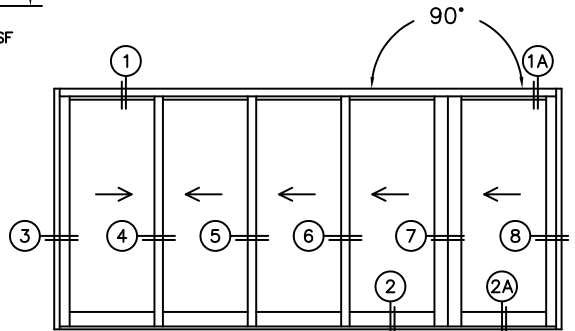

FLEETWOOD
WINDOWS & DOORS
FleetwoodUSA.com

NORWOOD 3070EX M/S
90°XXXXIX STANDARD CONFIG.
NO SCREENS

ORDER NO.:

ITEM NO.:

REQUIRED DEALER INFO.

A(NET FRAME WIDTH)

B(NET FRAME WIDTH)

C(NET FRAME HEIGHT)

SILL PAN HEIGHT (INTERIOR LEG)
(3/4", 1-1/16", 1-7/16" OR 1-7/8")

NOTES:

(USE RULER TO SCALE DIMENSIONS IN INCHES)

SCALE: 1/4

XXXXIX DOOR SHOWN

(USE RULER TO SCALE DIMENSIONS IN INCHES)

SCALE: 1/4