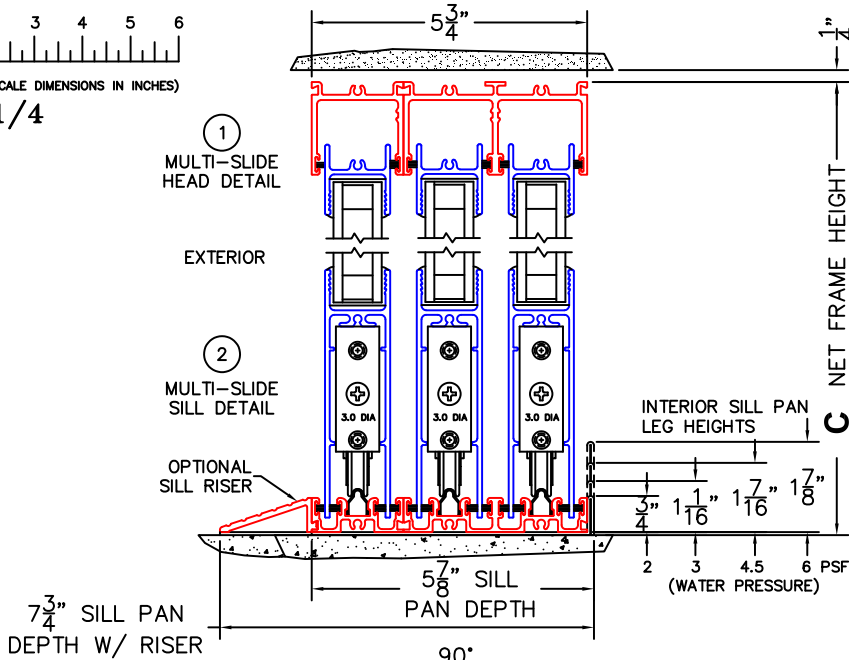

C(NET FRAME HEIGHT)

SILL PAN HEIGHT(INTERIOR LEG)
(3/4", 1-1/16", 1-7/16" OR 1-7/8")

NOTES:

(USE RULER TO SCALE DIMENSIONS IN INCHES)

SCALE: 1/4

(USE RULER TO SCALE DIMENSIONS IN INCHES)

SCALE: 1/4

FLEETWOOD
WINDOWS & DOORS
FleetwoodUSA.com

NORWOOD 3070EX M/S
90XXX-XXXXXXXX STANDARD CONFIGURATION
NO SCREENS

ORDER NO.:

ITEM NO.:

(USE RULER TO SCALE DIMENSIONS IN INCHES)

SCALE: 1/4