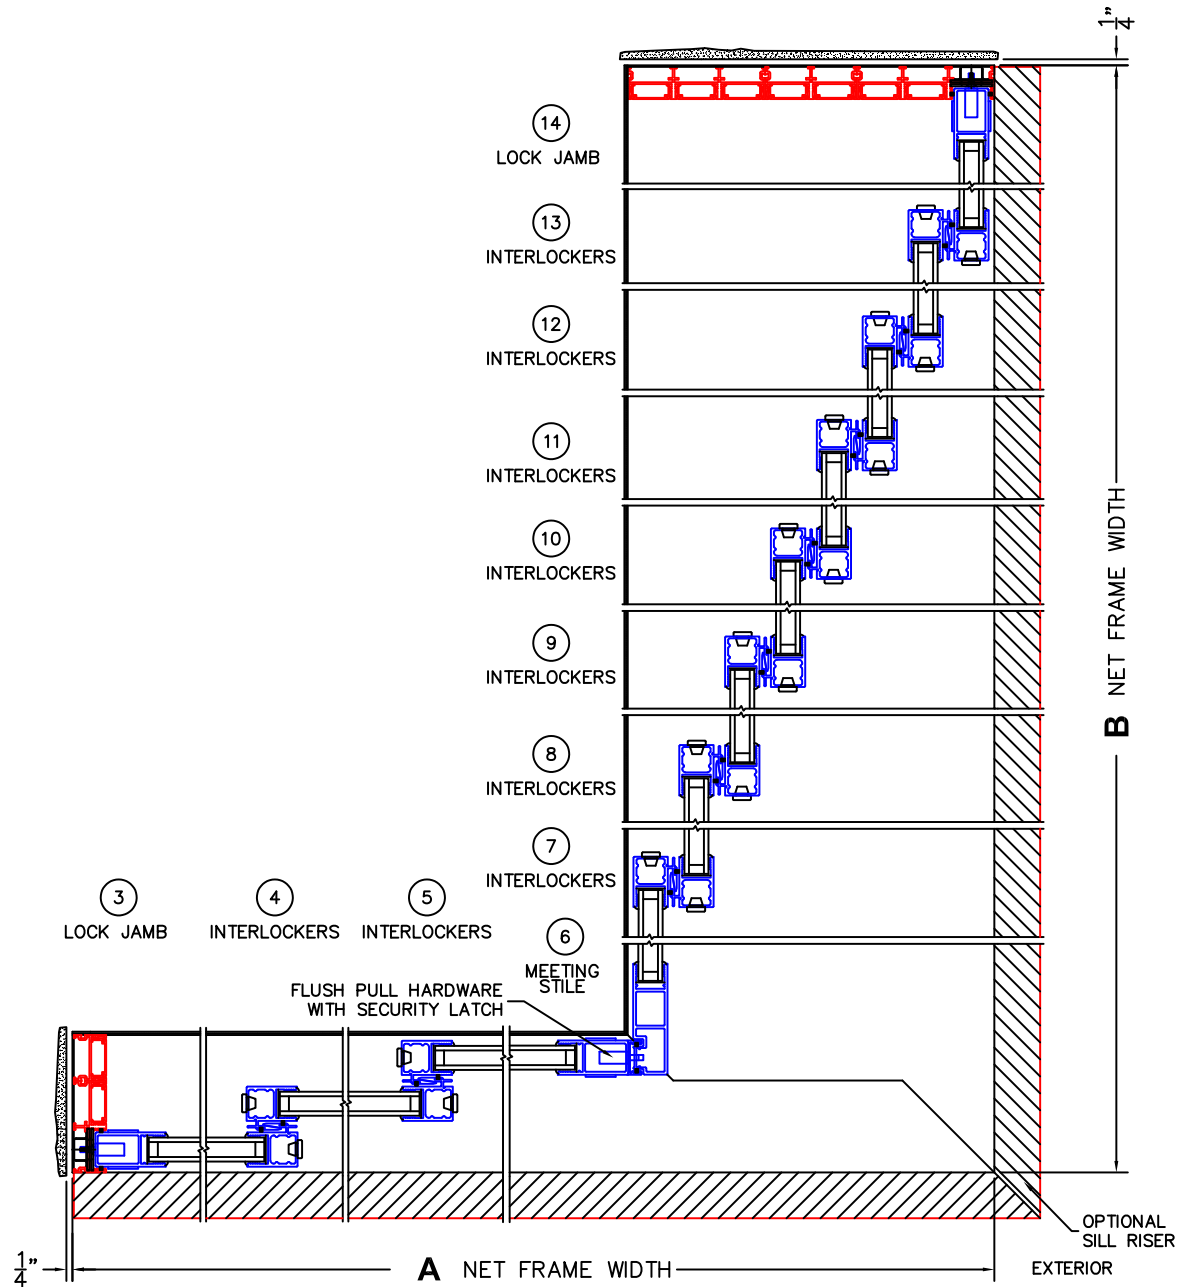

C(NET FRAME HEIGHT)

SILL PAN HEIGHT(INTERIOR LEG)
(3/4", 1-1/16", 1-7/16" OR 1-7/8")

NOTES:

(USE RULER TO SCALE DIMENSIONS IN INCHES)

SCALE: 1/4

(USE RULER TO SCALE DIMENSIONS IN INCHES)

SCALE: 1/4

FLEETWOOD
WINDOWS & DOORS
FleetwoodUSA.com

NORWOOD 3070EX M/S
90XXX-XXXXXXXX STANDARD CONFIGURATION
NO SCREENS

ORDER NO.:

ITEM NO.:

(USE RULER TO SCALE DIMENSIONS IN INCHES)

SCALE: 1/4