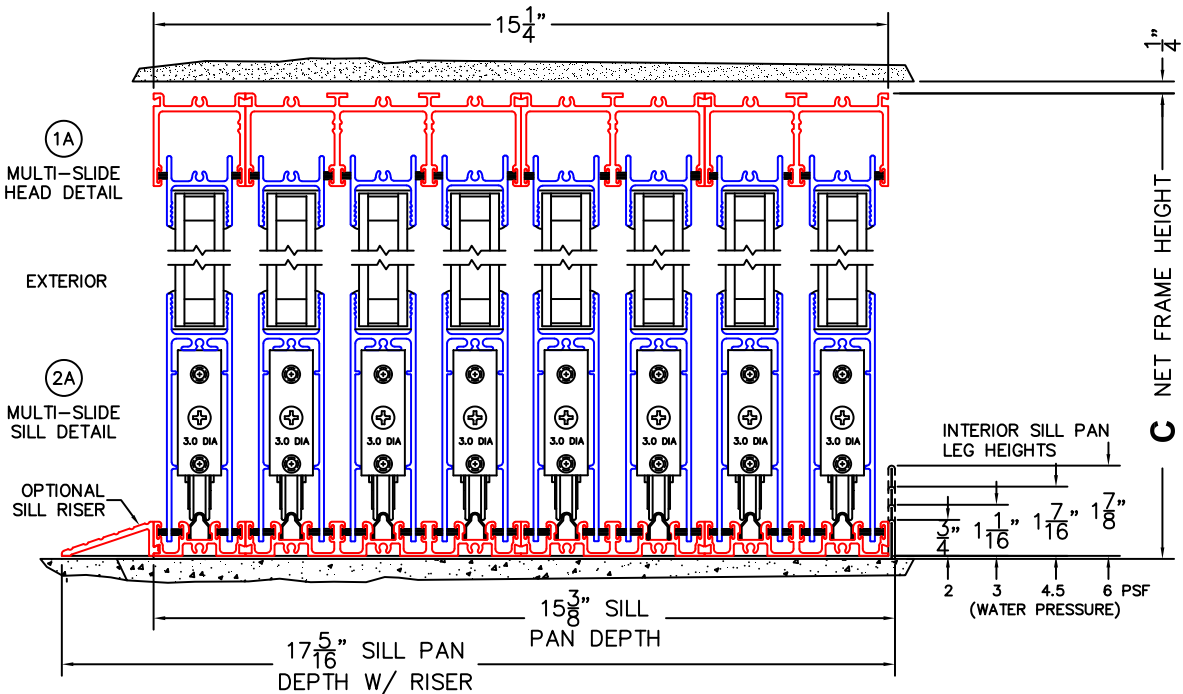

C(NET FRAME HEIGHT)

SILL PAN HEIGHT(INTERIOR LEG)
(3/4", 1-1/16", 1-7/16" OR 1-7/8")

NOTES:

(USE RULER TO SCALE DIMENSIONS IN INCHES)

SCALE: 1/4

(USE RULER TO SCALE DIMENSIONS IN INCHES)

SCALE: 1/4

FLEETWOOD
WINDOWS & DOORS
FleetwoodUSA.com

NORWOOD 3070EX M/S
90XXX-XXXXXXXX STANDARD CONFIGURATION
NO SCREENS

ORDER NO.:

ITEM NO.:

(USE RULER TO SCALE DIMENSIONS IN INCHES)

SCALE: 1/4