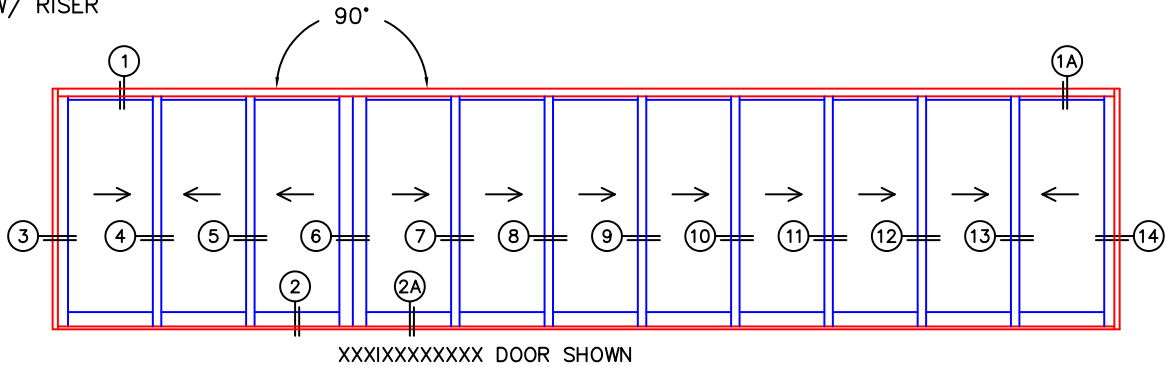

C(NET FRAME HEIGHT)

SILL PAN HEIGHT(INTERIOR LEG)
(3/4", 1-1/16", 1-7/16" OR 1-7/8")

NOTES:

(USE RULER TO SCALE DIMENSIONS IN INCHES)

SCALE: 1/4

(USE RULER TO SCALE DIMENSIONS IN INCHES)

SCALE: 1/4

FLEETWOOD
WINDOWS & DOORS
FleetwoodUSA.com

NORWOOD 3070EX M/S
90XXX-XXXXXXXX STANDARD CONFIGURATION
NO SCREENS

ORDER NO.:

ITEM NO.:

(USE RULER TO SCALE DIMENSIONS IN INCHES)

SCALE: 1/4