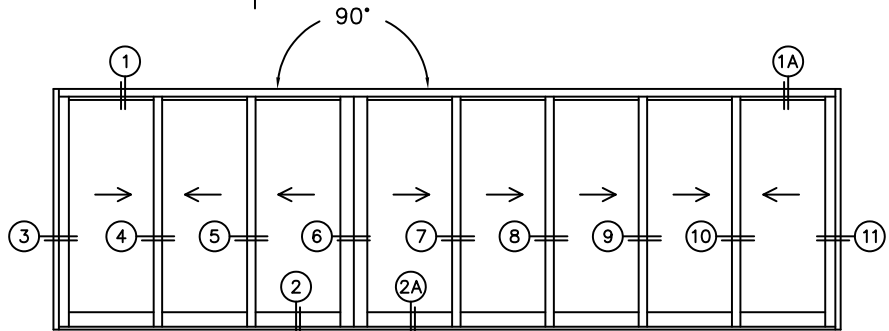

SILL PAN HEIGHT (INTERIOR LEG)
(3/4", 1-1/16", 1-7/16" OR 1-7/8")

NOTES:

(USE RULER TO SCALE DIMENSIONS IN INCHES)

SCALE: 1/4

XXXIXXXX DOOR SHOWN

FLEETWOOD
WINDOWS & DOORS
FleetwoodUSA.com

NORWOOD 3070EX M/S
90XXXXXXX STANDARD CONFIGURATION
NO SCREENS

ORDER NO.:

ITEM NO.:

(USE RULER TO SCALE DIMENSIONS IN INCHES)

SCALE: 1/4

FLEETWOOD
 WINDOWS & DOORS
 FleetwoodUSA.com

NORWOOD 3070EX M/S
 90XXXXXXX STANDARD CONFIGURATION
 NO SCREENS

ORDER NO.:

ITEM NO.:

(USE RULER TO SCALE DIMENSIONS IN INCHES)

SCALE: 1/4