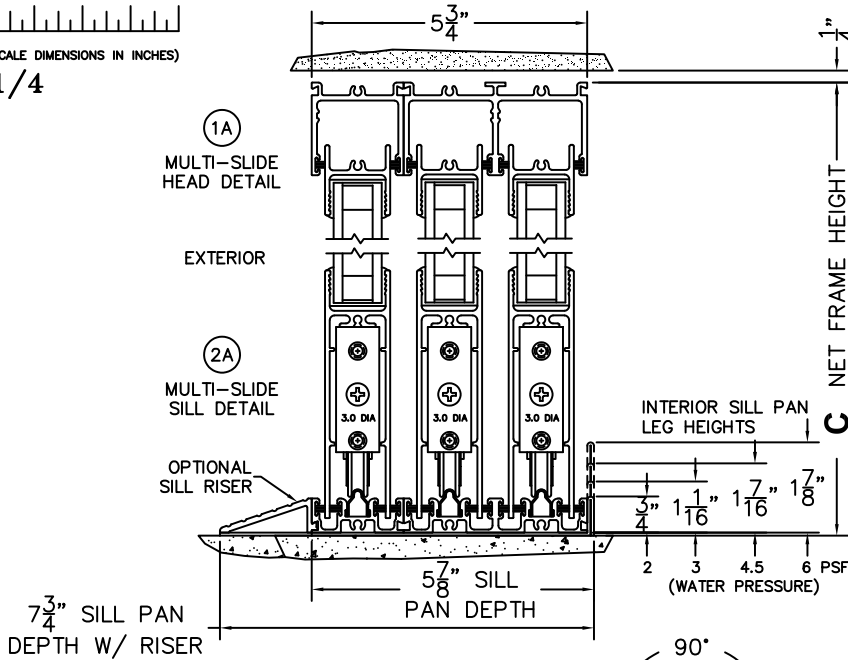

SILL PAN HEIGHT (INTERIOR LEG)
(3/4", 1-1/16", 1-7/16" OR 1-7/8")

NOTES:

(USE RULER TO SCALE DIMENSIONS IN INCHES)

SCALE: 1/4

XXXIXXXX DOOR SHOWN

FLEETWOOD
WINDOWS & DOORS
FleetwoodUSA.com

NORWOOD 3070EX M/S
90XXXXXXX STANDARD CONFIGURATION
NO SCREENS

ORDER NO.:

ITEM NO.:

(USE RULER TO SCALE DIMENSIONS IN INCHES)

SCALE: 1/4

FLEETWOOD
 WINDOWS & DOORS
 FleetwoodUSA.com

NORWOOD 3070EX M/S
 90XXXXXXX STANDARD CONFIGURATION
 NO SCREENS

ORDER NO.:

ITEM NO.:

(USE RULER TO SCALE DIMENSIONS IN INCHES)

SCALE: 1/4