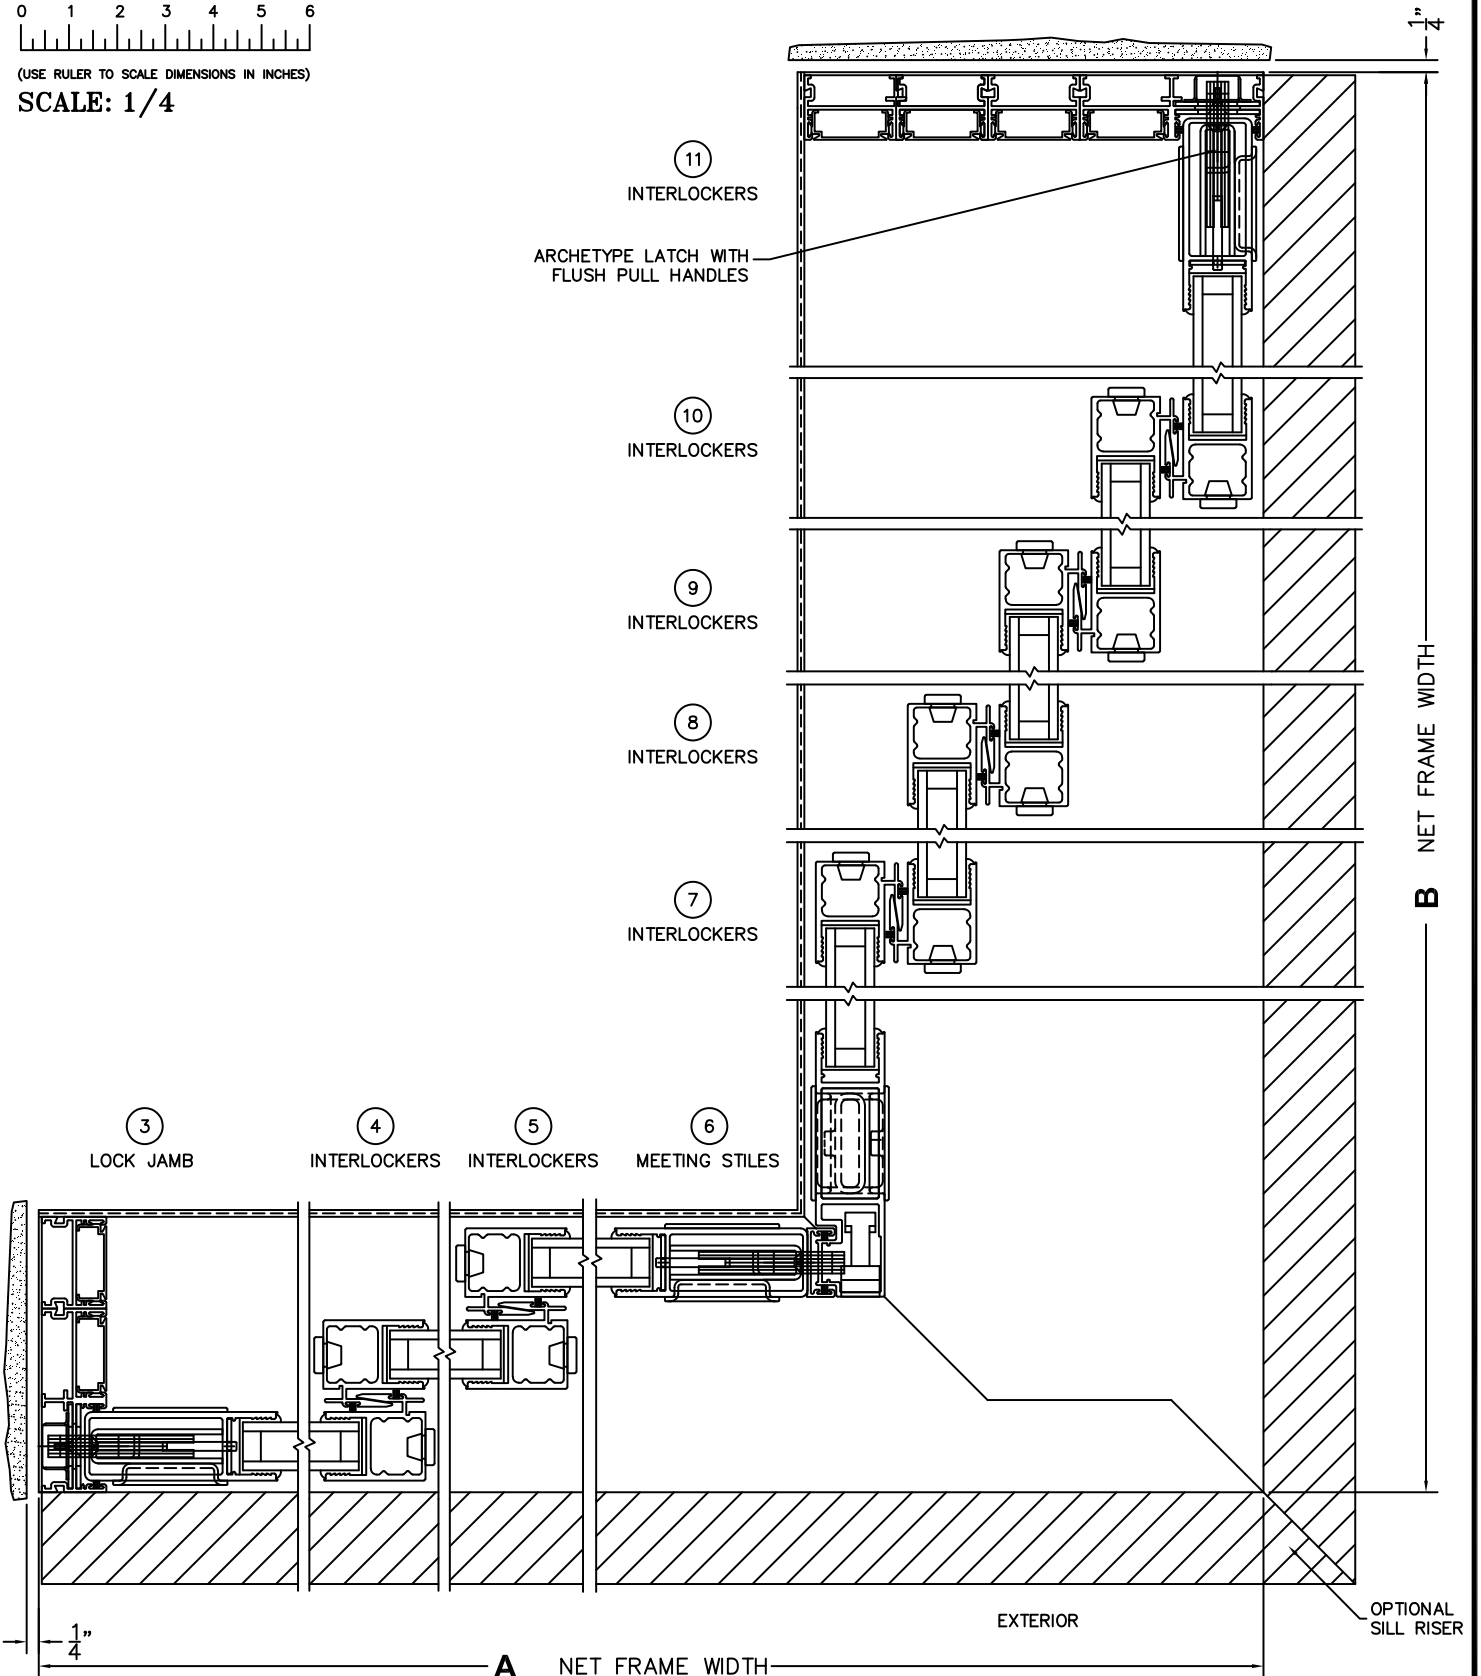

FLEETWOOD
WINDOWS & DOORS
FleetwoodUSA.com

NORWOOD 3070EX M/S
90XXXXXXX STANDARD CONFIGURATION
NO SCREENS

ORDER NO.: -

ITEM NO.:

REQUIRED DEALER INFO.

A(NET FRAME WIDTH)

B(NET FRAME WIDTH)

C(NET FRAME HEIGHT)

SILL PAN HEIGHT (INTERIOR LEG)
(3/4", 1-1/16", 1-7/16" OR 1-7/8")

NOTES:

(USE RULER TO SCALE DIMENSIONS IN INCHES)

SCALE: 1/4

XXXIXXXX DOOR SHOWN

FLEETWOOD
WINDOWS & DOORS
FleetwoodUSA.com

NORWOOD 3070EX M/S
90XXXXXXX STANDARD CONFIGURATION
NO SCREENS

ORDER NO.:

ITEM NO.:

(USE RULER TO SCALE DIMENSIONS IN INCHES)

SCALE: 1/4

FLEETWOOD
 WINDOWS & DOORS
 FleetwoodUSA.com

NORWOOD 3070EX M/S
 90XXXXXXX STANDARD CONFIGURATION
 NO SCREENS

ORDER NO.:

ITEM NO.:

(USE RULER TO SCALE DIMENSIONS IN INCHES)

SCALE: 1/4