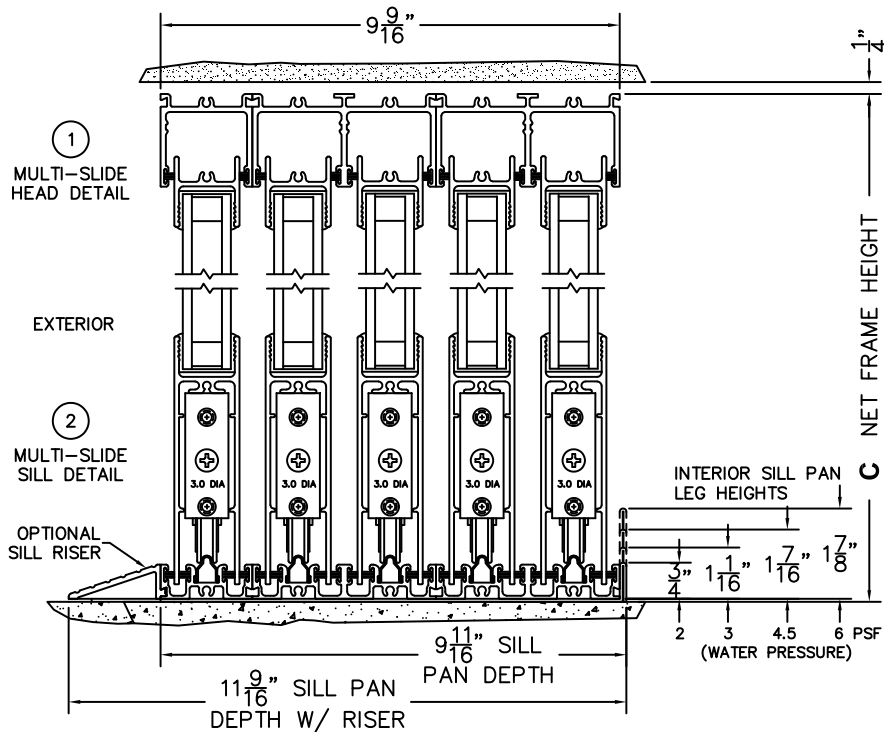

SILL PAN HEIGHT (INTERIOR LEG)
(3/4", 1-1/16", 1-7/16" OR 1-7/8")

NOTES:

(USE RULER TO SCALE DIMENSIONS IN INCHES)

SCALE: 1/4

XXXIXXXX DOOR SHOWN

FLEETWOOD
WINDOWS & DOORS
FleetwoodUSA.com

NORWOOD 3070EX M/S
90XXXXXXX STANDARD CONFIGURATION
NO SCREENS

ORDER NO.:

ITEM NO.:

(USE RULER TO SCALE DIMENSIONS IN INCHES)

SCALE: 1/4

FLEETWOOD
 WINDOWS & DOORS
 FleetwoodUSA.com

NORWOOD 3070EX M/S
 90XXXXXXX STANDARD CONFIGURATION
 NO SCREENS

ORDER NO.:

ITEM NO.:

(USE RULER TO SCALE DIMENSIONS IN INCHES)

SCALE: 1/4