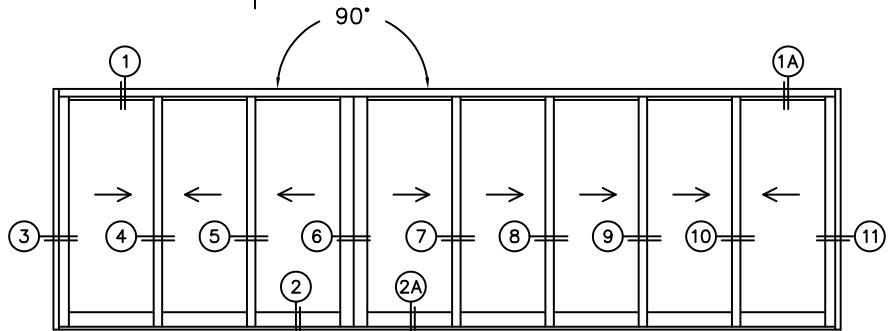

SILL PAN HEIGHT (INTERIOR LEG)
(3/4", 1-1/16", 1-7/16" OR 1-7/8")

NOTES:

(USE RULER TO SCALE DIMENSIONS IN INCHES)

SCALE: 1/4

XXXIXXXX DOOR SHOWN

FLEETWOOD
WINDOWS & DOORS
FleetwoodUSA.com

NORWOOD 3070EX M/S
90XXXXXXX STANDARD CONFIGURATION
NO SCREENS

ORDER NO.:

ITEM NO.:

(USE RULER TO SCALE DIMENSIONS IN INCHES)

SCALE: 1/4"

FLEETWOOD
 WINDOWS & DOORS
 FleetwoodUSA.com

NORWOOD 3070EX M/S
 90XXXXXXX STANDARD CONFIGURATION
 NO SCREENS

ORDER NO.:

ITEM NO.:

(USE RULER TO SCALE DIMENSIONS IN INCHES)

SCALE: 1/4