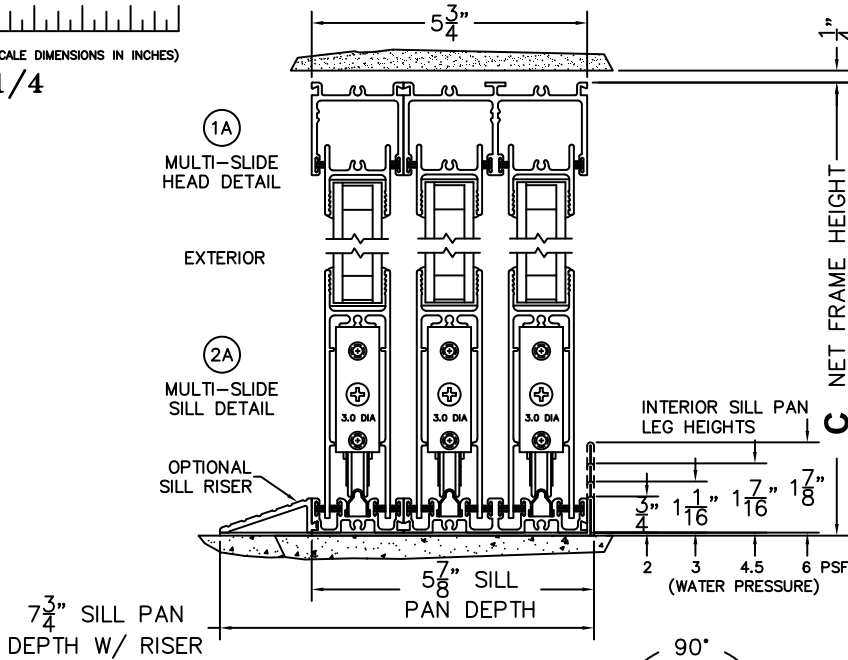

SILL PAN HEIGHT (INTERIOR LEG)
(3/4", 1-1/16", 1-7/16" OR 1-7/8")

NOTES:

(USE RULER TO SCALE DIMENSIONS IN INCHES)

SCALE: 1/4

XXXIXXXX DOOR SHOWN

FLEETWOOD
WINDOWS & DOORS
FleetwoodUSA.com

NORWOOD 3070EX M/S
90XXXXXXX STANDARD CONFIGURATION
NO SCREENS

ORDER NO.:

ITEM NO.:

(USE RULER TO SCALE DIMENSIONS IN INCHES)

SCALE: 1/4"

FLEETWOOD
 WINDOWS & DOORS
 FleetwoodUSA.com

NORWOOD 3070EX M/S
 90XXXXXXX STANDARD CONFIGURATION
 NO SCREENS

ORDER NO.:

ITEM NO.:

(USE RULER TO SCALE DIMENSIONS IN INCHES)

SCALE: 1/4