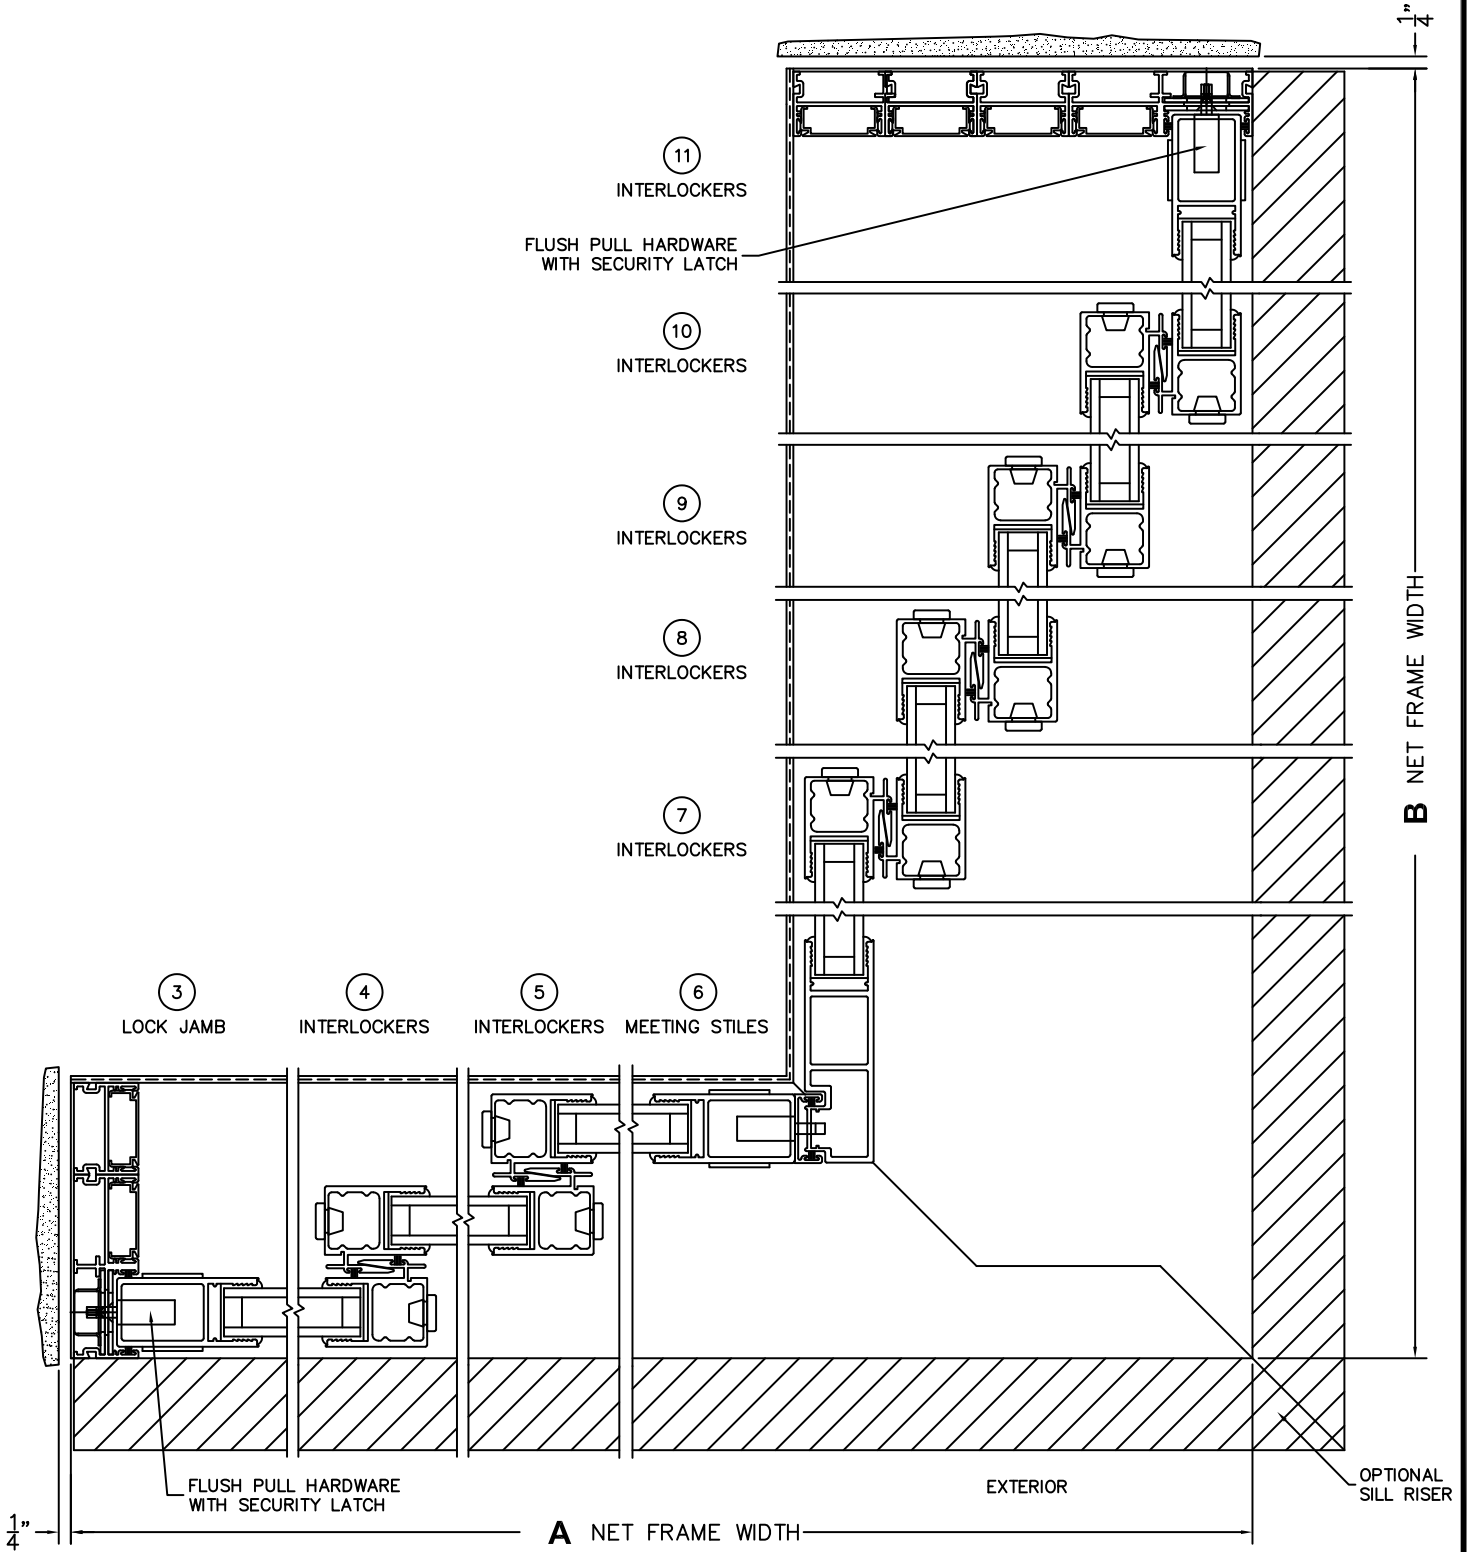

FLEETWOOD
WINDOWS & DOORS
FleetwoodUSA.com

NORWOOD 3070EX M/S
90XXXXXXX STANDARD CONFIGURATION
NO SCREENS

ORDER NO.: -

ITEM NO.:

REQUIRED DEALER INFO.

A(NET FRAME WIDTH)

B(NET FRAME WIDTH)

C(NET FRAME HEIGHT)

SILL PAN HEIGHT (INTERIOR LEG)
(3/4", 1-1/16", 1-7/16" OR 1-7/8")

NOTES:

(USE RULER TO SCALE DIMENSIONS IN INCHES)

SCALE: 1/4

XXXIXXXX DOOR SHOWN

FLEETWOOD
WINDOWS & DOORS
FleetwoodUSA.com

NORWOOD 3070EX M/S
90XXXXXXX STANDARD CONFIGURATION
NO SCREENS

ORDER NO.:

ITEM NO.:

(USE RULER TO SCALE DIMENSIONS IN INCHES)

SCALE: 1/4"

FLEETWOOD
 WINDOWS & DOORS
 FleetwoodUSA.com

NORWOOD 3070EX M/S
 90XXXXXXX STANDARD CONFIGURATION
 NO SCREENS

ORDER NO.:

ITEM NO.:

(USE RULER TO SCALE DIMENSIONS IN INCHES)

SCALE: 1/4