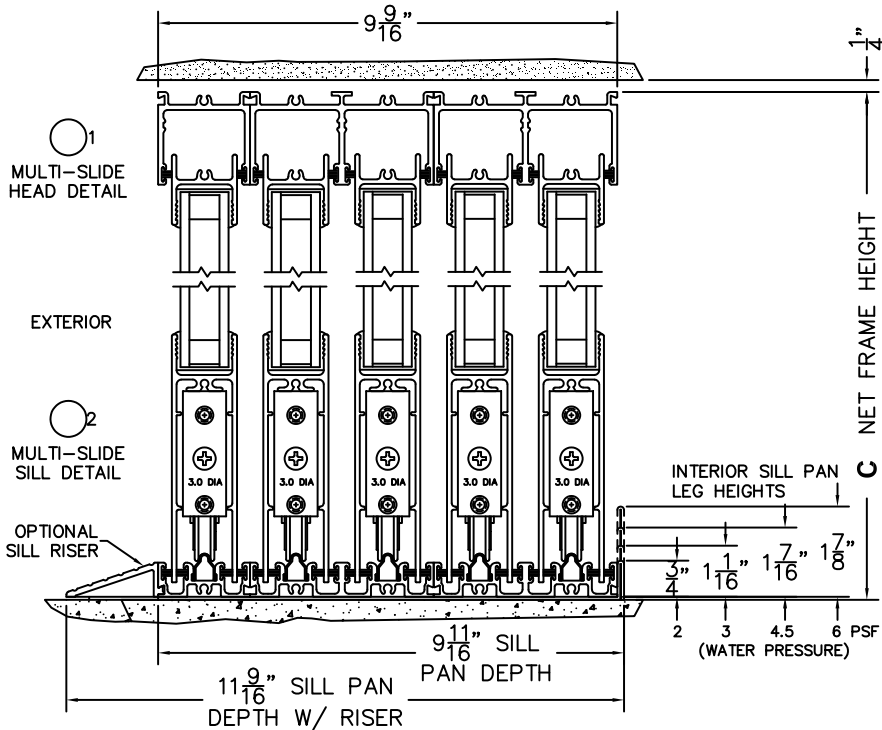

SILL PAN HEIGHT (INTERIOR LEG)
(3/4", 1-1/16", 1-7/16" OR 1-7/8")

NOTES:

(USE RULER TO SCALE DIMENSIONS IN INCHES)

SCALE: 1/4

XXXIXXXX DOOR SHOWN

FLEETWOOD
WINDOWS & DOORS
FleetwoodUSA.com

NORWOOD 3070EX M/S
90XXXXXXX STANDARD CONFIGURATION
NO SCREENS

ORDER NO.:

ITEM NO.:

(USE RULER TO SCALE DIMENSIONS IN INCHES)

SCALE: 1/4"

FLEETWOOD
 WINDOWS & DOORS
 FleetwoodUSA.com

NORWOOD 3070EX M/S
 90XXXXXXX STANDARD CONFIGURATION
 NO SCREENS

ORDER NO.:

ITEM NO.:

(USE RULER TO SCALE DIMENSIONS IN INCHES)

SCALE: 1/4