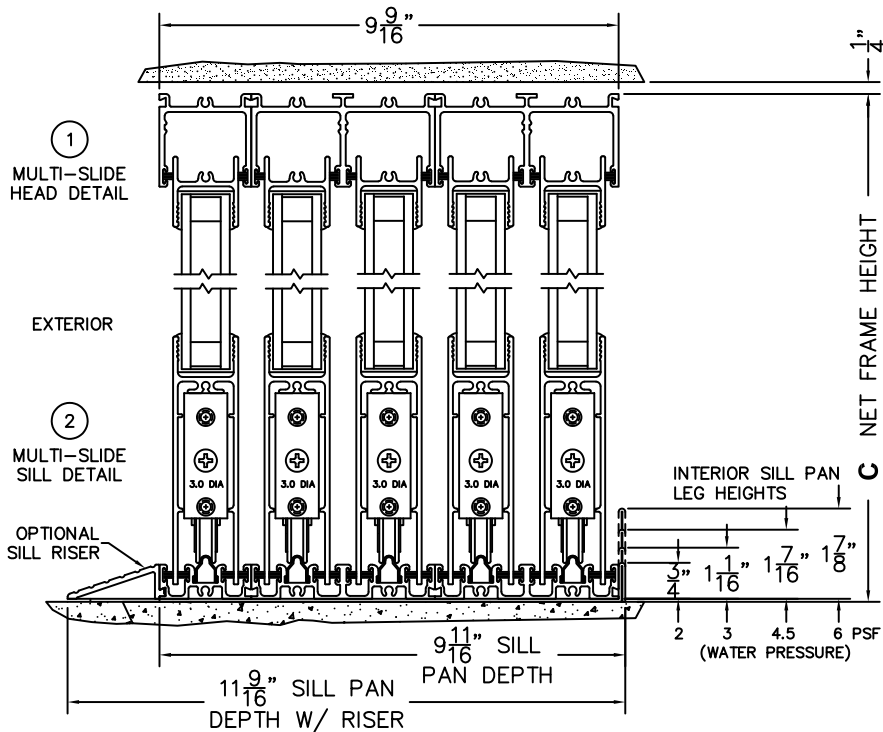

SILL PAN HEIGHT (INTERIOR LEG)
(3/4", 1-1/16", 1-7/16" OR 1-7/8")

NOTES:

(USE RULER TO SCALE DIMENSIONS IN INCHES)

SCALE: 1/4

XXXXXXXX DOOR SHOWN

FLEETWOOD
WINDOWS & DOORS
FleetwoodUSA.com

NORWOOD 3070EX M/S
90XXXXXXXX STANDARD CONFIGURATION
NO SCREENS

ORDER NO.:

ITEM NO.:

(USE RULER TO SCALE DIMENSIONS IN INCHES)

SCALE: 1/4"