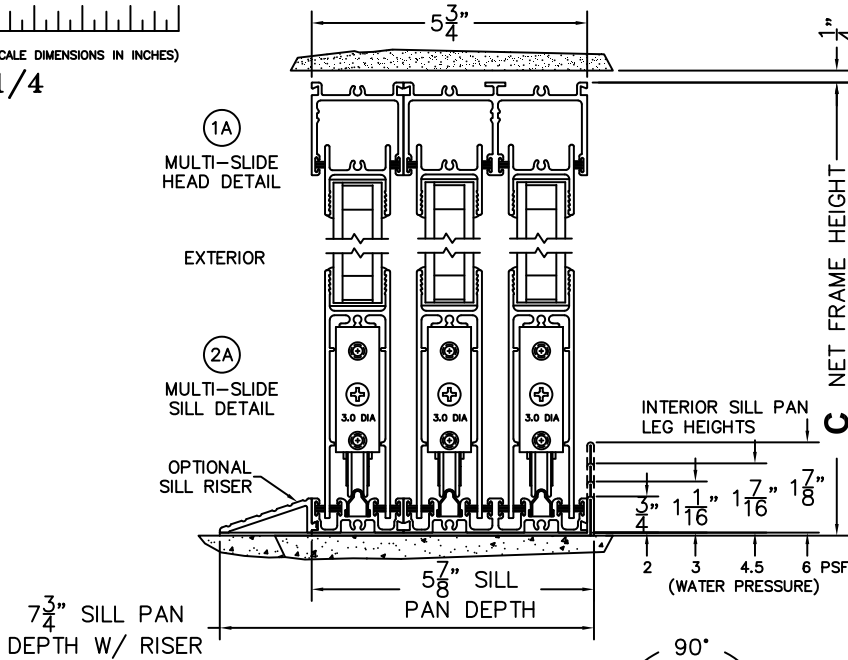

FLEETWOOD
WINDOWS & DOORS
FleetwoodUSA.com

NORWOOD 3070EX M/S
90°XXXXXXXX STANDARD CONFIGURATION
NO SCREENS

ORDER NO.: -

ITEM NO.:

REQUIRED DEALER INFO.

A(NET FRAME WIDTH)

B(NET FRAME WIDTH)

C(NET FRAME HEIGHT)

SILL PAN HEIGHT (INTERIOR LEG)
(3/4", 1-1/16", 1-7/16" OR 1-7/8")

NOTES:

(USE RULER TO SCALE DIMENSIONS IN INCHES)

SCALE: 1/4

XXXXXXXX DOOR SHOWN

FLEETWOOD
WINDOWS & DOORS
FleetwoodUSA.com

NORWOOD 3070EX M/S
90XXXXXXXX STANDARD CONFIGURATION
NO SCREENS

ORDER NO.:

ITEM NO.:

(USE RULER TO SCALE DIMENSIONS IN INCHES)

SCALE: 1/4"