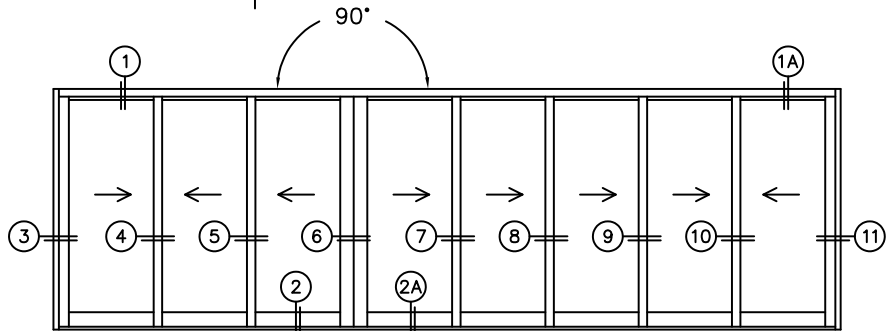

FLEETWOOD
WINDOWS & DOORS
FleetwoodUSA.com

NORWOOD 3070EX M/S
90°XXXXXXXX STANDARD CONFIGURATION
NO SCREENS

ORDER NO.: -

ITEM NO.:

REQUIRED DEALER INFO.

A(NET FRAME WIDTH)

B(NET FRAME WIDTH)

C(NET FRAME HEIGHT)

SILL PAN HEIGHT (INTERIOR LEG)
(3/4", 1-1/16", 1-7/16" OR 1-7/8")

NOTES:

(USE RULER TO SCALE DIMENSIONS IN INCHES)

SCALE: 1/4

XXXXXXXX DOOR SHOWN

FLEETWOOD
WINDOWS & DOORS
FleetwoodUSA.com

NORWOOD 3070EX M/S
90XXXXXXXX STANDARD CONFIGURATION
NO SCREENS

ORDER NO.:

ITEM NO.:

(USE RULER TO SCALE DIMENSIONS IN INCHES)

SCALE: 1/4"