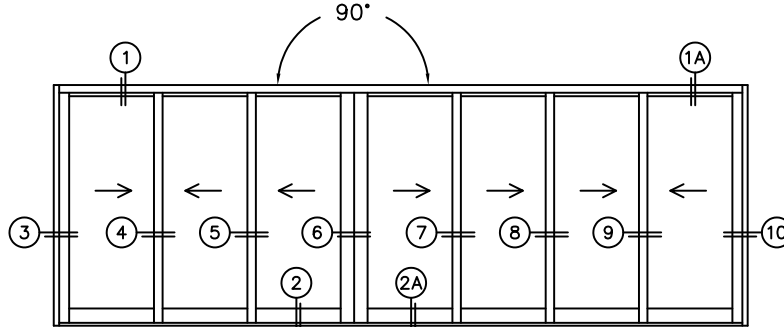

SILL PAN HEIGHT(INTERIOR LEG)
(3/4", 1-1/16", 1-7/16" OR 1-7/8")

NOTES:

(USE RULER TO SCALE DIMENSIONS IN INCHES)

SCALE: 1/4

XXX-XXXX DOOR SHOWN

FLEETWOOD
WINDOWS & DOORS
FleetwoodUSA.com

NORWOOD 3070EX M/S

90XXX-XXXX STANDARD CONFIGURATION
WITH SCREENS

ORDER NO.:

ITEM NO.:

(USE RULER TO SCALE DIMENSIONS IN INCHES)

SCALE: 1/4

FLEETWOOD
WINDOWS & DOORS
FleetwoodUSA.com

NORWOOD 3070EX M/S
90XXXIXXXX STANDARD CONFIGURATION
WITH SCREENS

ORDER NO.:

ITEM NO.:

(USE RULER TO SCALE DIMENSIONS IN INCHES)

SCALE: 1/8