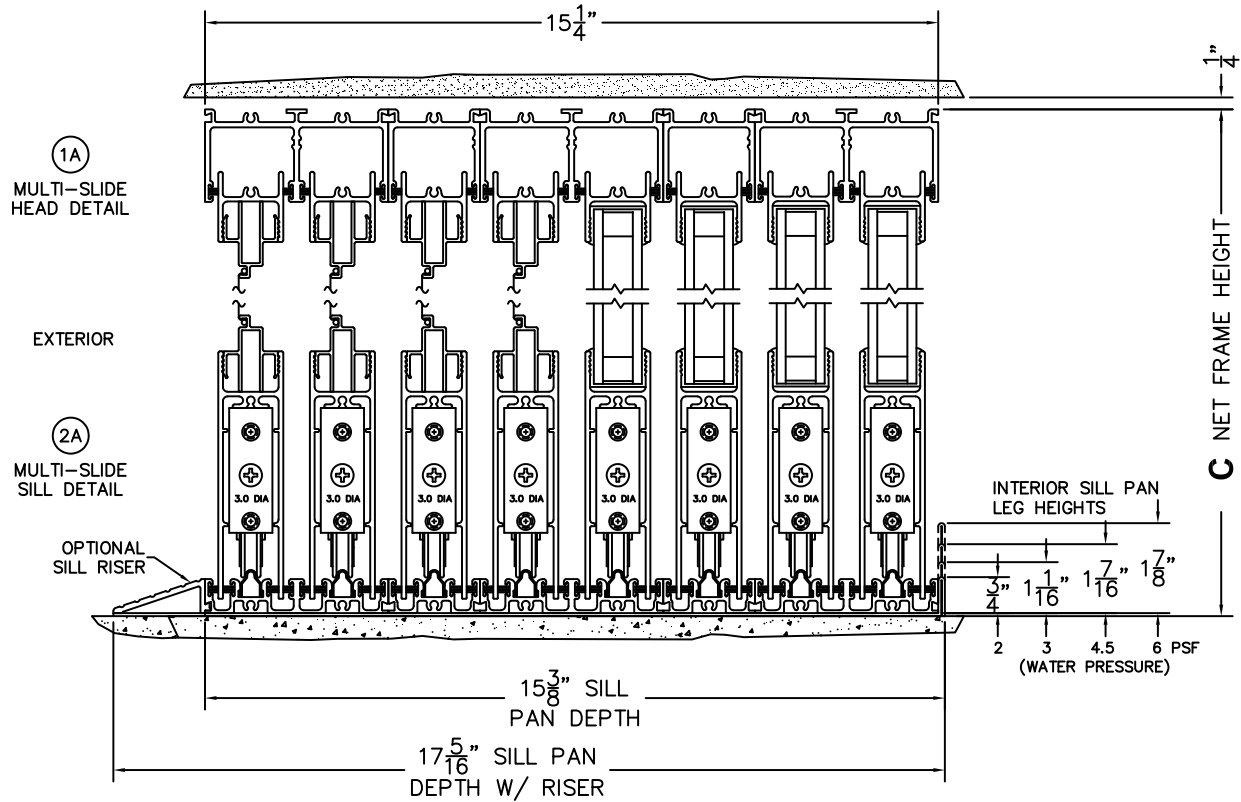

90XXX-XXXX STANDARD CONFIGURATION
WITH SCREENS

ORDER NO.:

ITEM NO.:

(USE RULER TO SCALE DIMENSIONS IN INCHES)

SCALE: 1/4

FLEETWOOD
WINDOWS & DOORS
FleetwoodUSA.com

NORWOOD 3070EX M/S
90XXXIXXXX STANDARD CONFIGURATION
WITH SCREENS

ORDER NO.:

ITEM NO.:

(USE RULER TO SCALE DIMENSIONS IN INCHES)

SCALE: 1/8