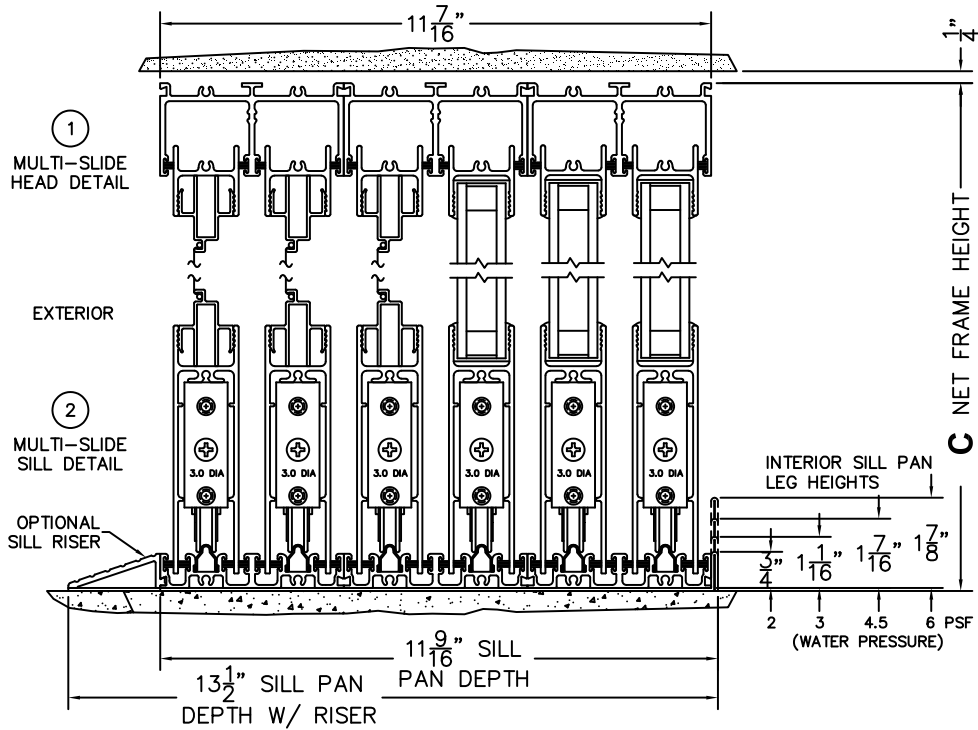

SILL PAN HEIGHT(INTERIOR LEG)
(3/4", 1-1/16", 1-7/16" OR 1-7/8")

NOTES:

(USE RULER TO SCALE DIMENSIONS IN INCHES)

SCALE: 1/4

XXX-XXXX DOOR SHOWN

FLEETWOOD
WINDOWS & DOORS
FleetwoodUSA.com

NORWOOD 3070EX M/S

90XXX-XXXX STANDARD CONFIGURATION
WITH SCREENS

ORDER NO.:

ITEM NO.:

(USE RULER TO SCALE DIMENSIONS IN INCHES)

SCALE: 1/4

FLEETWOOD
WINDOWS & DOORS
FleetwoodUSA.com

NORWOOD 3070EX M/S
90XXXIXXXX STANDARD CONFIGURATION
WITH SCREENS

ORDER NO.:

ITEM NO.:

(USE RULER TO SCALE DIMENSIONS IN INCHES)

SCALE: 1/8