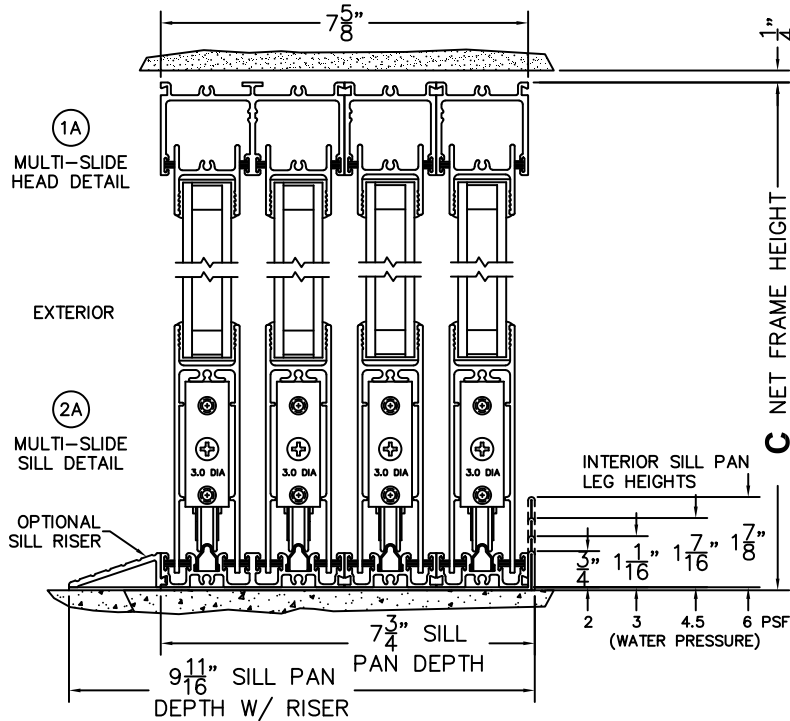

SILL PAN HEIGHT (INTERIOR LEG)
(3/4", 1-1/16", 1-7/16" OR 1-7/8")

NOTES:

(USE RULER TO SCALE DIMENSIONS IN INCHES)

SCALE: 1/4

XXX-XXXX DOOR SHOWN

(USE RULER TO SCALE DIMENSIONS IN INCHES)

SCALE: 1/4