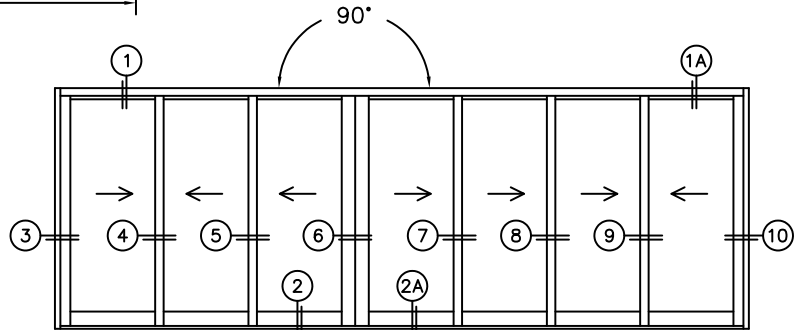

SILL PAN HEIGHT (INTERIOR LEG)
(3/4", 1-1/16", 1-7/16" OR 1-7/8")

NOTES:

(USE RULER TO SCALE DIMENSIONS IN INCHES)

SCALE: 1/4

XXX-XXXX DOOR SHOWN

(USE RULER TO SCALE DIMENSIONS IN INCHES)

SCALE: 1/4