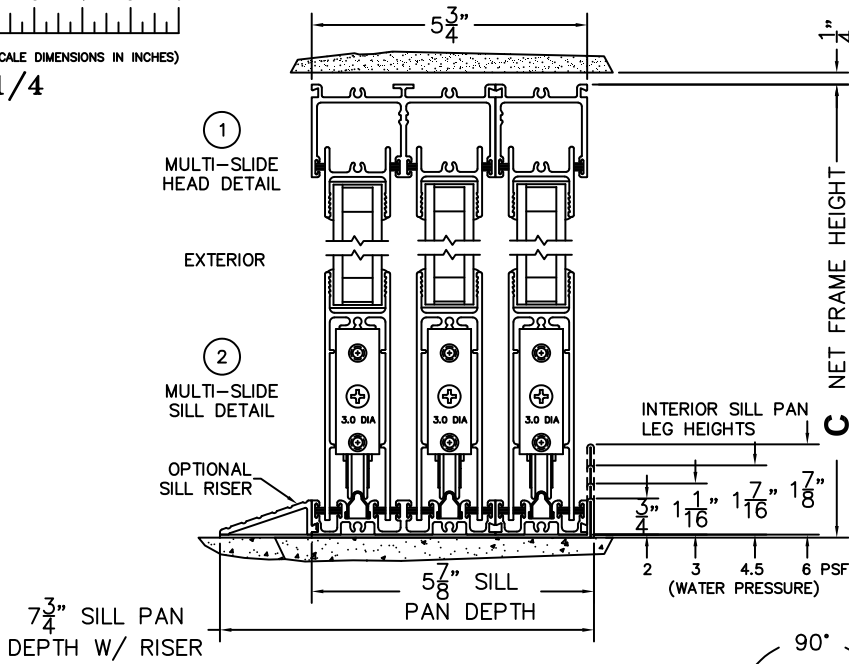

FLEETWOOD
WINDOWS & DOORS
FleetwoodUSA.com

NORWOOD 3070EX M/S
90XXXIXXXX STANDARD CONFIGURATION
NO SCREENS

ORDER NO.: -

ITEM NO.:

REQUIRED DEALER INFO.

A(NET FRAME WIDTH)

B(NET FRAME WIDTH)

C(NET FRAME HEIGHT)

SILL PAN HEIGHT (INTERIOR LEG)
(3/4", 1-1/16", 1-7/16" OR 1-7/8")

NOTES:

(USE RULER TO SCALE DIMENSIONS IN INCHES)

SCALE: 1/4

XXX-XXXX DOOR SHOWN

(USE RULER TO SCALE DIMENSIONS IN INCHES)

SCALE: 1/4