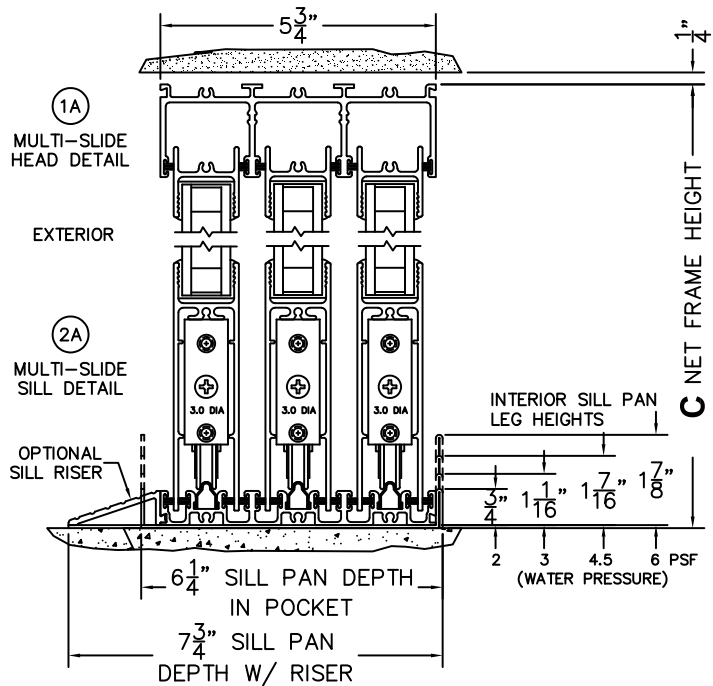

CALCULATED VALUES (FLEETWOOD SUPPLIED)

D (POCKET WIDTH)	
E (NET FRAME WIDTH)	

NOTES:

(USE RULER TO SCALE DIMENSIONS IN INCHES)

SCALE: 1/4

FLEETWOOD
WINDOWS & DOORS
FleetwoodUSA.com

NORWOOD 3070EX M/S
90°XXXIXXP STANDARD CONFIGURATION
NO SCREENS

ORDER NO.:

ITEM NO.:

(USE RULER TO SCALE DIMENSIONS IN INCHES)

SCALE: 1/4

B DAYLIGHT WIDTH
E NET FRAME WIDTH

*CAUTION: WHEN CONSTRUCTING POCKET NOTE THAT DAYLIGHT WIDTH DOES NOT INCLUDE 1" SET BACK FOR POST INTERLOCKER.