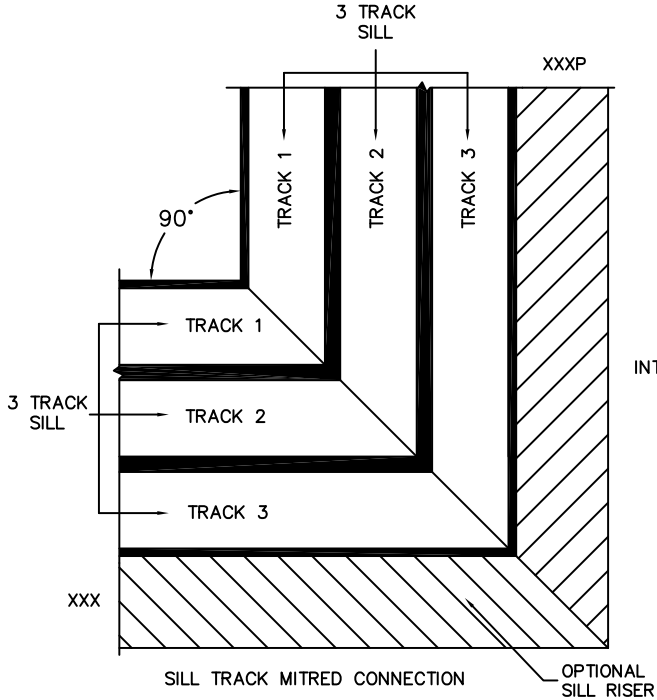

CALCULATED VALUES (FLEETWOOD SUPPLIED)

D (POCKET WIDTH)	
E (NET FRAME WIDTH)	

NOTES:

(USE RULER TO SCALE DIMENSIONS IN INCHES)

SCALE: 1/4

FLEETWOOD
WINDOWS & DOORS
FleetwoodUSA.com

NORWOOD 3070EX M/S
90°XXXIXXP STANDARD CONFIGURATION
NO SCREENS

ORDER NO.:

ITEM NO.:

(USE RULER TO SCALE DIMENSIONS IN INCHES)

SCALE: 1/4

B DAYLIGHT WIDTH
E NET FRAME WIDTH

*CAUTION: WHEN CONSTRUCTING POCKET NOTE THAT DAYLIGHT WIDTH DOES NOT INCLUDE 1" SET BACK FOR POST INTERLOCKER.