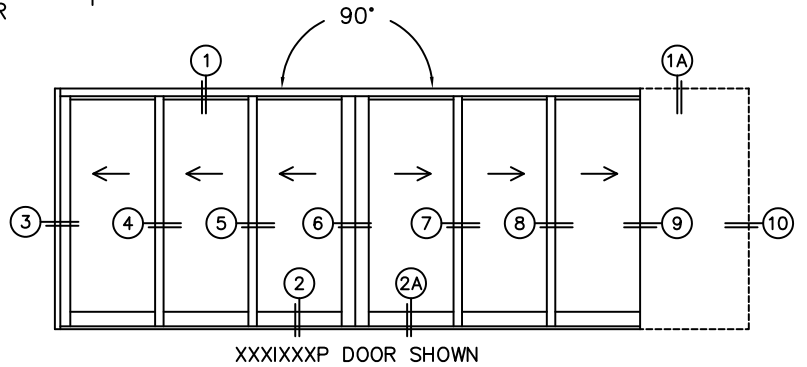

CALCULATED VALUES (FLEETWOOD SUPPLIED)

D (POCKET WIDTH)	
E (NET FRAME WIDTH)	

NOTES:

(USE RULER TO SCALE DIMENSIONS IN INCHES)

SCALE: 1/4

FLEETWOOD
WINDOWS & DOORS
FleetwoodUSA.com

NORWOOD 3070EX M/S
90°XXXIXXP STANDARD CONFIGURATION
NO SCREENS

ORDER NO.:

ITEM NO.:

(USE RULER TO SCALE DIMENSIONS IN INCHES)

SCALE: 1/4

B DAYLIGHT WIDTH
E NET FRAME WIDTH

*CAUTION: WHEN CONSTRUCTING POCKET NOTE THAT DAYLIGHT WIDTH DOES NOT INCLUDE 1" SET BACK FOR POST INTERLOCKER.