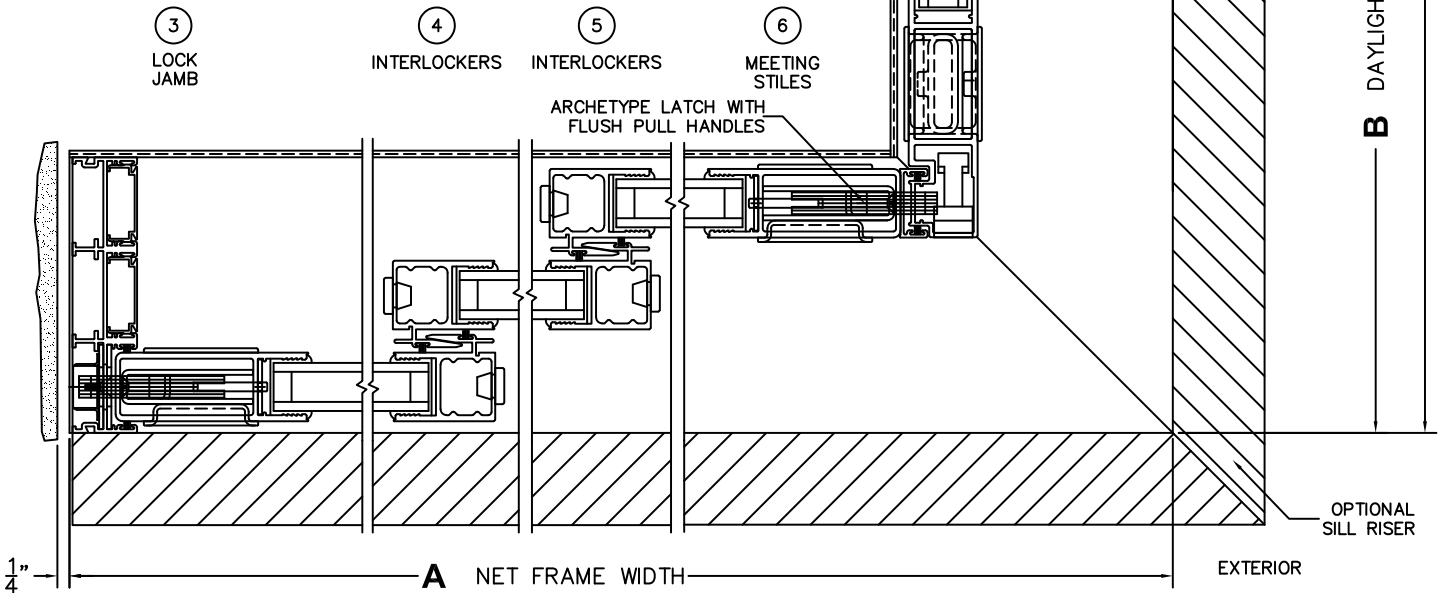

FLEETWOOD
WINDOWS & DOORS
FleetwoodUSA.com

NORWOOD 3070EX M/S
90°XXXIXXP STANDARD CONFIGURATION
NO SCREENS

ORDER NO.:

ITEM NO.:

REQUIRED DEALER INFO.

A (NET FRAME WIDTH)	
B (DAYLIGHT WIDTH)	
C (NET FRAME HEIGHT)	
SILL PAN HEIGHT(INTERIOR LEG)	
(3/4", 1-1/16", 1-7/16" OR 1-7/8")	

CALCULATED VALUES (FLEETWOOD SUPPLIED)

D (POCKET WIDTH)	
E (NET FRAME WIDTH)	

NOTES:

(USE RULER TO SCALE DIMENSIONS IN INCHES)

SCALE: 1/4

FLEETWOOD
WINDOWS & DOORS
FleetwoodUSA.com

NORWOOD 3070EX M/S
90°XXXIXXP STANDARD CONFIGURATION
NO SCREENS

ORDER NO.:

ITEM NO.:

(USE RULER TO SCALE DIMENSIONS IN INCHES)

SCALE: 1/4

B DAYLIGHT WIDTH
E NET FRAME WIDTH

*CAUTION: WHEN CONSTRUCTING POCKET NOTE THAT DAYLIGHT WIDTH DOES NOT INCLUDE 1" SET BACK FOR POST INTERLOCKER.