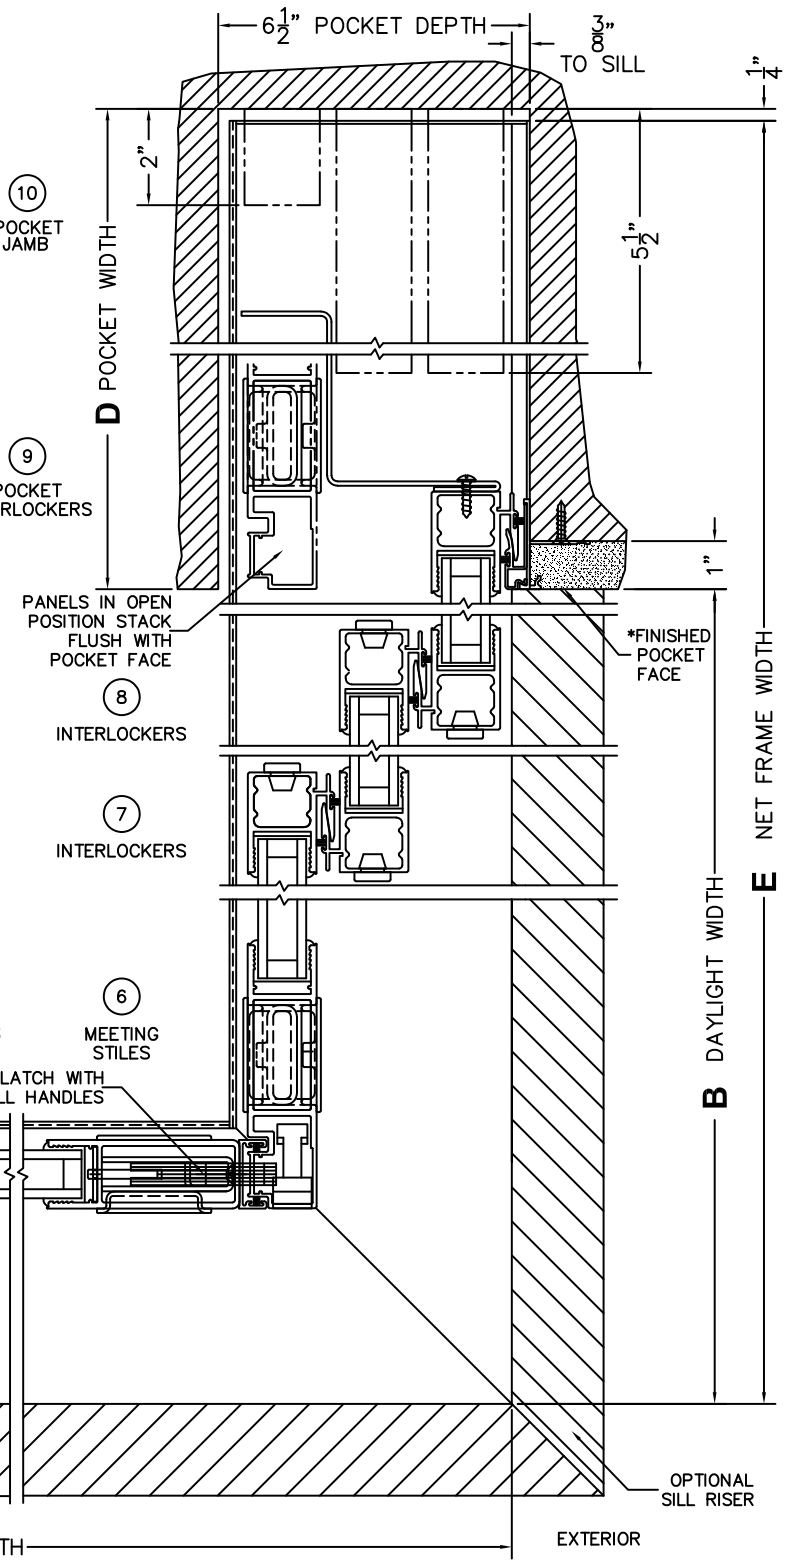

FLEETWOOD
WINDOWS & DOORS
FleetwoodUSA.com

NORWOOD 3070EX M/S
90°XXXIXXP STANDARD CONFIGURATION
NO SCREENS

ORDER NO.:

ITEM NO.:

REQUIRED DEALER INFO.

A (NET FRAME WIDTH)	
B (DAYLIGHT WIDTH)	
C (NET FRAME HEIGHT)	
SILL PAN HEIGHT(INTERIOR LEG)	
(3/4", 1-1/16", 1-7/16" OR 1-7/8")	

CALCULATED VALUES (FLEETWOOD SUPPLIED)

D (POCKET WIDTH)	
E (NET FRAME WIDTH)	

NOTES:

(USE RULER TO SCALE DIMENSIONS IN INCHES)

SCALE: 1/4

FLEETWOOD
WINDOWS & DOORS
FleetwoodUSA.com

NORWOOD 3070EX M/S
90°XXXIXXP STANDARD CONFIGURATION
NO SCREENS

ORDER NO.:

ITEM NO.:

(USE RULER TO SCALE DIMENSIONS IN INCHES)

SCALE: 1/4

B DAYLIGHT WIDTH
E NET FRAME WIDTH

*CAUTION: WHEN CONSTRUCTING POCKET NOTE THAT DAYLIGHT WIDTH DOES NOT INCLUDE 1" SET BACK FOR POST INTERLOCKER.