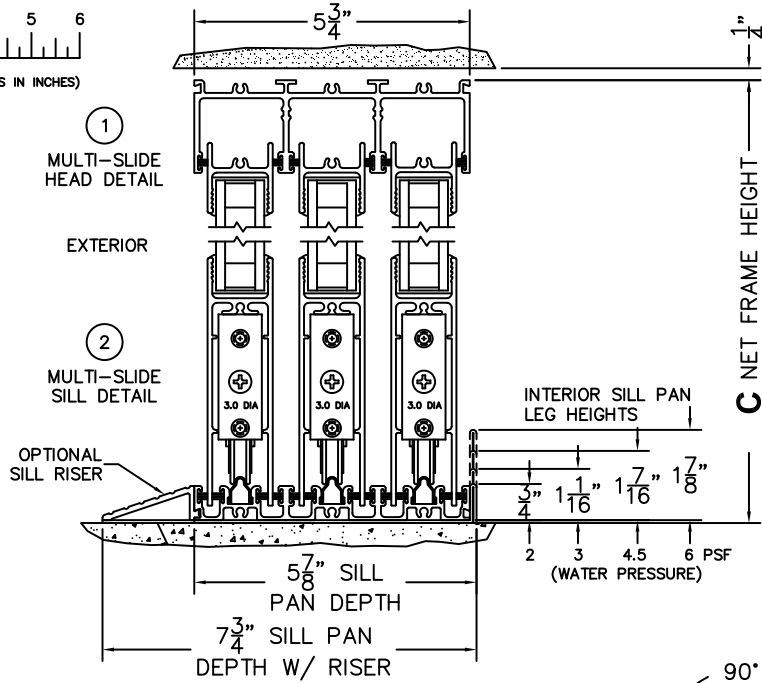

CALCULATED VALUES (FLEETWOOD SUPPLIED)

D (POCKET WIDTH)	
E (NET FRAME WIDTH)	

NOTES:

(USE RULER TO SCALE DIMENSIONS IN INCHES)

SCALE: 1/4

FLEETWOOD
WINDOWS & DOORS
FleetwoodUSA.com

NORWOOD 3070EX M/S
90°XXXIXXP STANDARD CONFIGURATION
NO SCREENS

ORDER NO.:

ITEM NO.:

(USE RULER TO SCALE DIMENSIONS IN INCHES)

SCALE: 1/4

B DAYLIGHT WIDTH
E NET FRAME WIDTH

*CAUTION: WHEN CONSTRUCTING POCKET NOTE THAT DAYLIGHT WIDTH DOES NOT INCLUDE 1" SET BACK FOR POST INTERLOCKER.