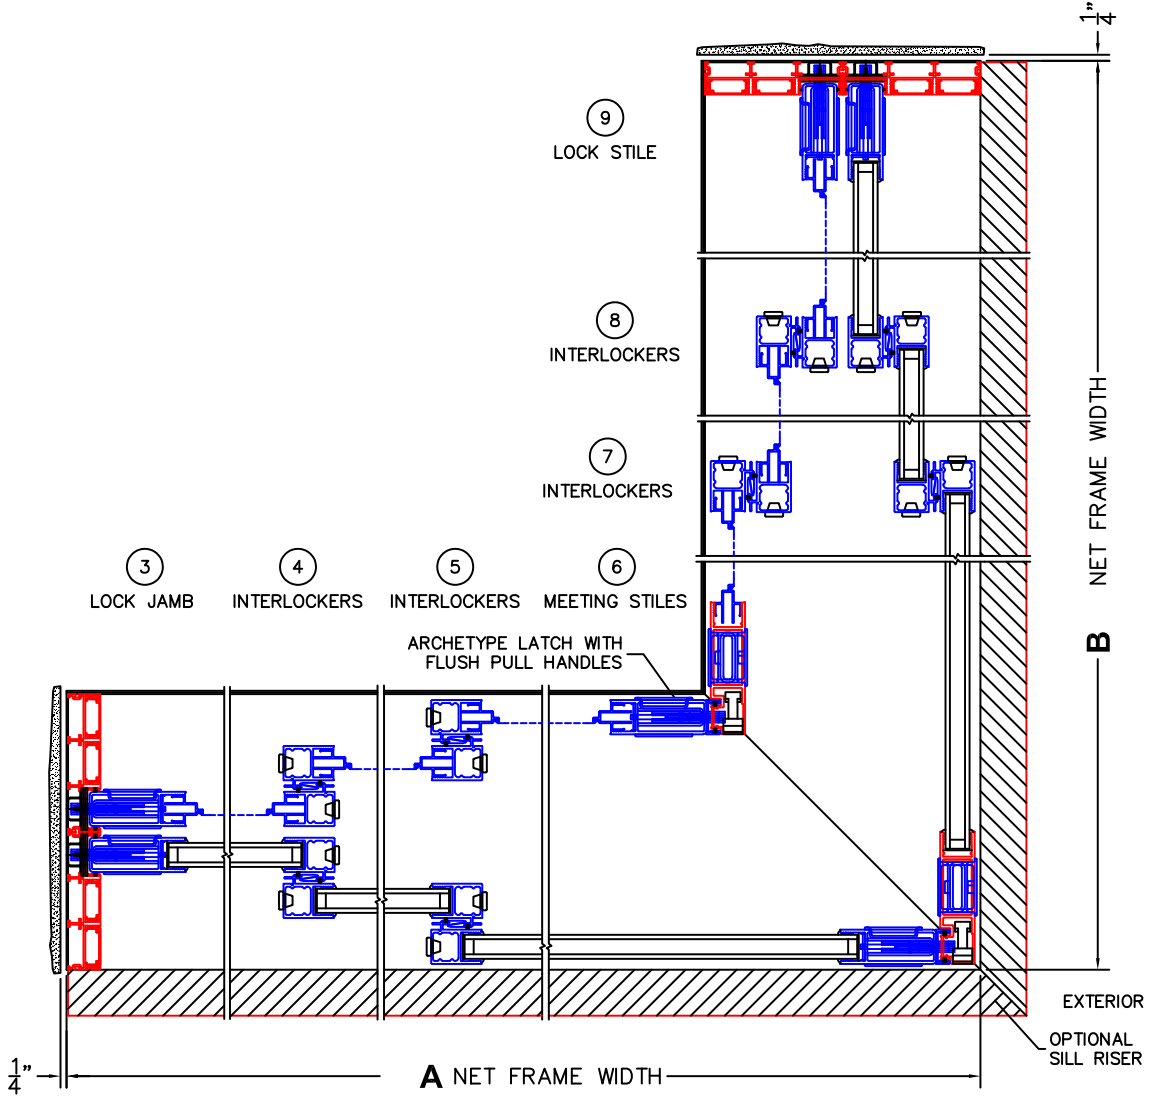

SILL PAN HEIGHT (INTERIOR LEG)
(3/4", 1-1/16", 1-7/16" OR 1-7/8")

NOTES:

(USE RULER TO SCALE DIMENSIONS IN INCHES)

SCALE: 1/4

XXXIXXX DOOR SHOWN

(USE RULER TO SCALE DIMENSIONS IN INCHES)

SCALE: 1/4

(USE RULER TO SCALE DIMENSIONS IN INCHES)

SCALE: 1/4