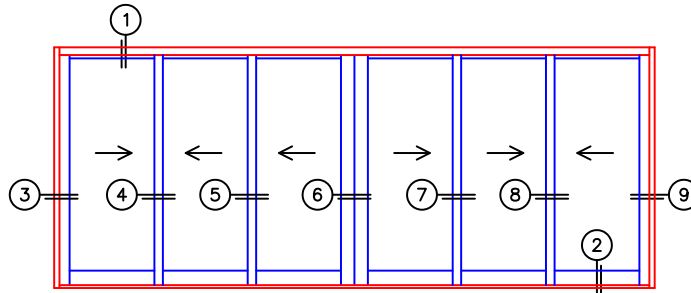

FLEETWOOD
WINDOWS & DOORS
FleetwoodUSA.com

NORWOOD 3070EX M/S
90XXXIXXX STANDARD CONFIGURATION
WITH SCREENS

ORDER NO.: -

ITEM NO.:

REQUIRED DEALER INFO.

A(NET FRAME WIDTH)

B(NET FRAME WIDTH)

C(NET FRAME HEIGHT)

SILL PAN HEIGHT (INTERIOR LEG)
(3/4", 1-1/16", 1-7/16" OR 1-7/8")

NOTES:

(USE RULER TO SCALE DIMENSIONS IN INCHES)

SCALE: 1/4

XXXIXXX DOOR SHOWN

(USE RULER TO SCALE DIMENSIONS IN INCHES)

SCALE: 1/4

(USE RULER TO SCALE DIMENSIONS IN INCHES)

SCALE: 1/4