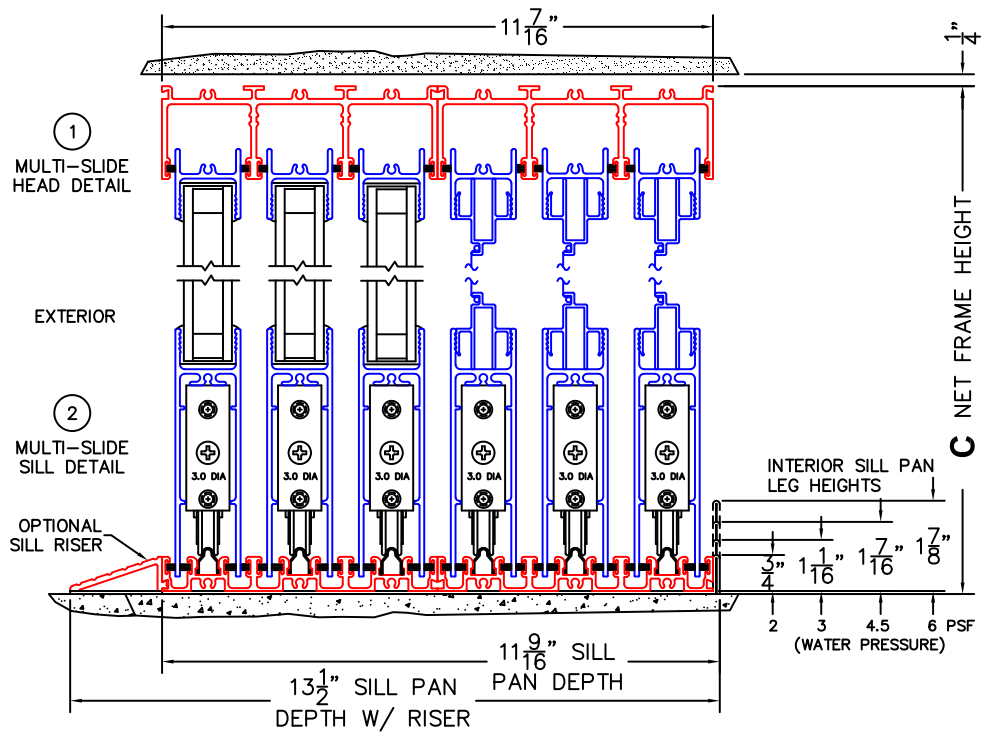

SILL PAN HEIGHT (INTERIOR LEG)
(3/4", 1-1/16", 1-7/16" OR 1-7/8")

NOTES:

(USE RULER TO SCALE DIMENSIONS IN INCHES)

SCALE: 1/4

XXXIXXX DOOR SHOWN

(USE RULER TO SCALE DIMENSIONS IN INCHES)

SCALE: 1/4

(USE RULER TO SCALE DIMENSIONS IN INCHES)

SCALE: 1/4