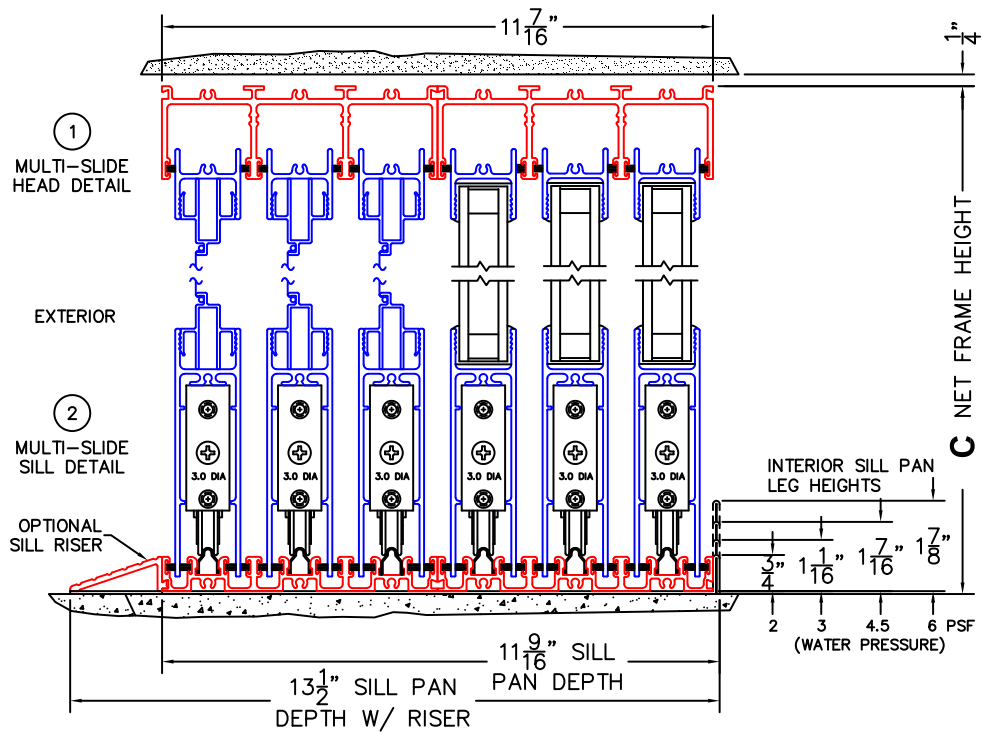

SILL PAN HEIGHT (INTERIOR LEG)
(3/4", 1-1/16", 1-7/16" OR 1-7/8")

NOTES:

(USE RULER TO SCALE DIMENSIONS IN INCHES)

SCALE: 1/4

XXXIXXX DOOR SHOWN

(USE RULER TO SCALE DIMENSIONS IN INCHES)

SCALE: 1/4

(USE RULER TO SCALE DIMENSIONS IN INCHES)

SCALE: 1/4