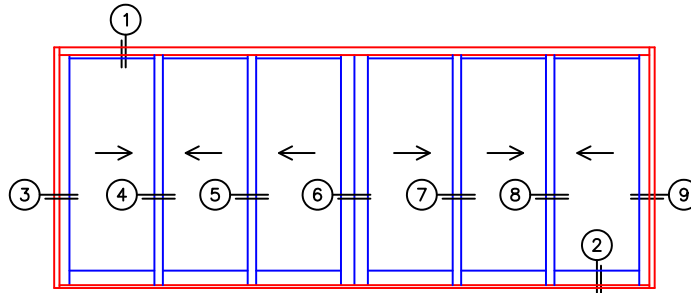

FLEETWOOD
WINDOWS & DOORS
FleetwoodUSA.com

NORWOOD 3070EX M/S
90XXXIXXX STANDARD CONFIGURATION
WITH SCREENS

ORDER NO.: -

ITEM NO.:

REQUIRED DEALER INFO.

A(NET FRAME WIDTH)

B(NET FRAME WIDTH)

C(NET FRAME HEIGHT)

SILL PAN HEIGHT (INTERIOR LEG)
(3/4", 1-1/16", 1-7/16" OR 1-7/8")

NOTES:

(USE RULER TO SCALE DIMENSIONS IN INCHES)

SCALE: 1/4

XXXIXXX DOOR SHOWN

(USE RULER TO SCALE DIMENSIONS IN INCHES)

SCALE: 1/4

(USE RULER TO SCALE DIMENSIONS IN INCHES)

SCALE: 1/4