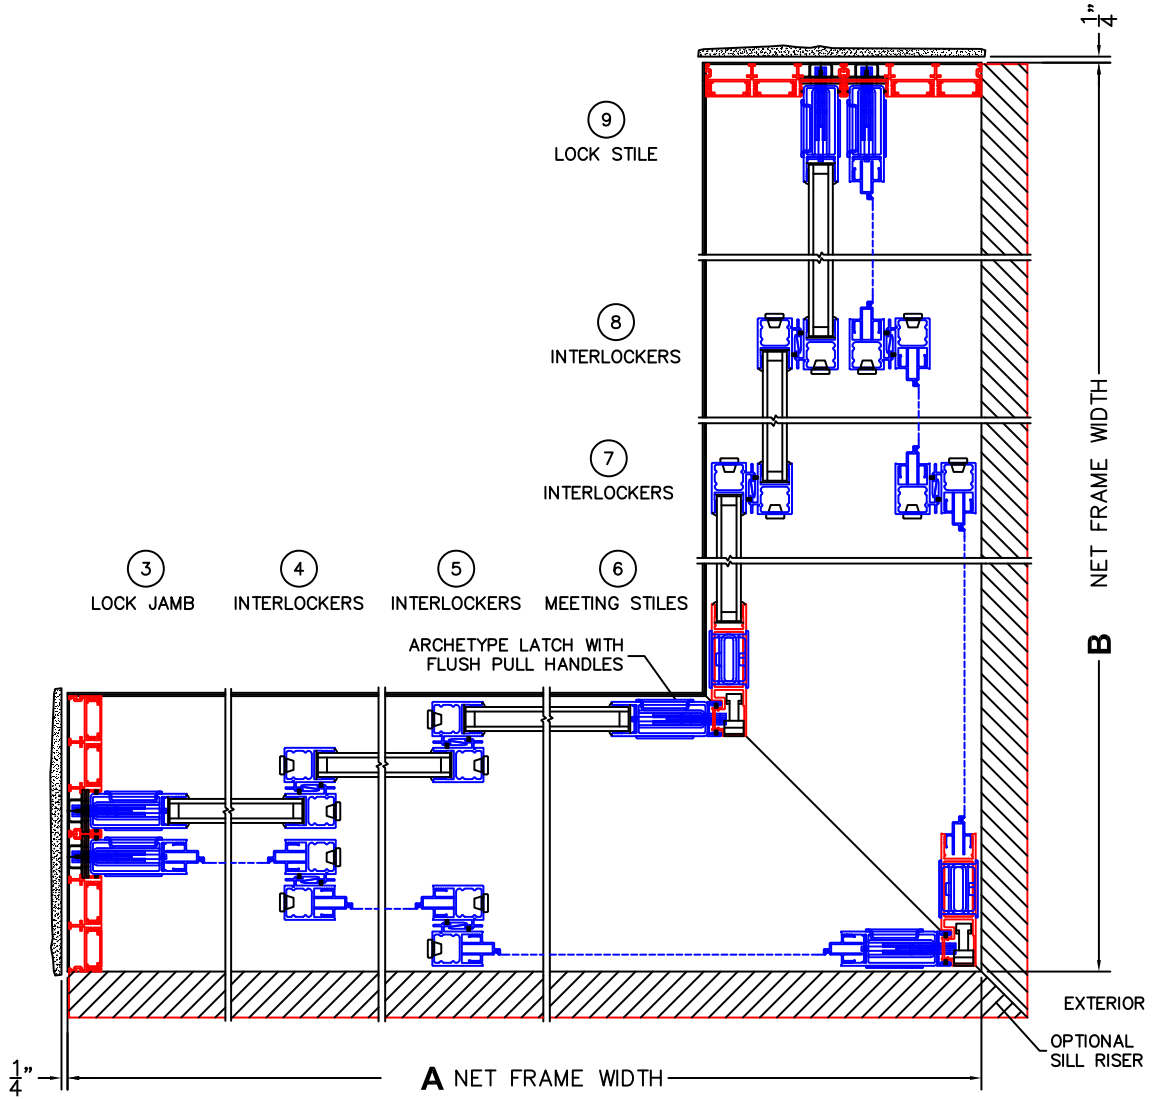

SILL PAN HEIGHT (INTERIOR LEG)
(3/4", 1-1/16", 1-7/16" OR 1-7/8")

NOTES:

(USE RULER TO SCALE DIMENSIONS IN INCHES)

SCALE: 1/4

XXXIXXX DOOR SHOWN

(USE RULER TO SCALE DIMENSIONS IN INCHES)

SCALE: 1/4

(USE RULER TO SCALE DIMENSIONS IN INCHES)

SCALE: 1/4