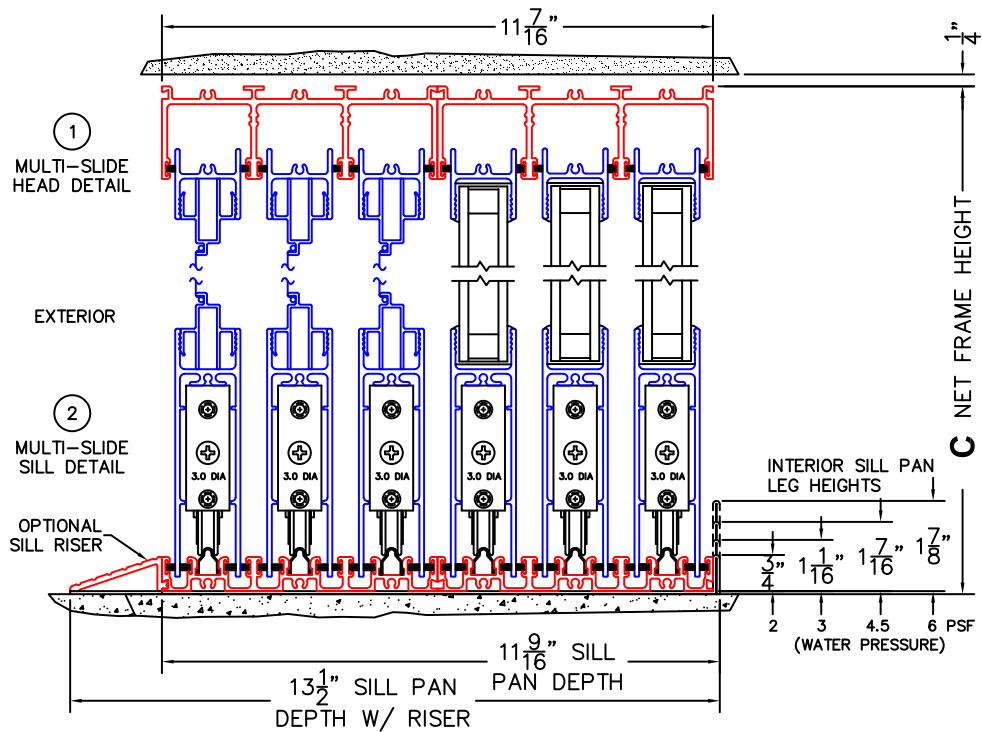

SILL PAN HEIGHT (INTERIOR LEG)
(3/4", 1-1/16", 1-7/16" OR 1-7/8")

NOTES:

(USE RULER TO SCALE DIMENSIONS IN INCHES)

SCALE: 1/4

XXXIXXX DOOR SHOWN

(USE RULER TO SCALE DIMENSIONS IN INCHES)

SCALE: 1/4"

FLEETWOOD
WINDOWS & DOORS
FleetwoodUSA.com

NORWOOD 3070EX M/S
90XXXIXXX STANDARD CONFIGURATION
WITH SCREENS

ORDER NO.:

ITEM NO.:

(USE RULER TO SCALE DIMENSIONS IN INCHES)

SCALE: 1/4