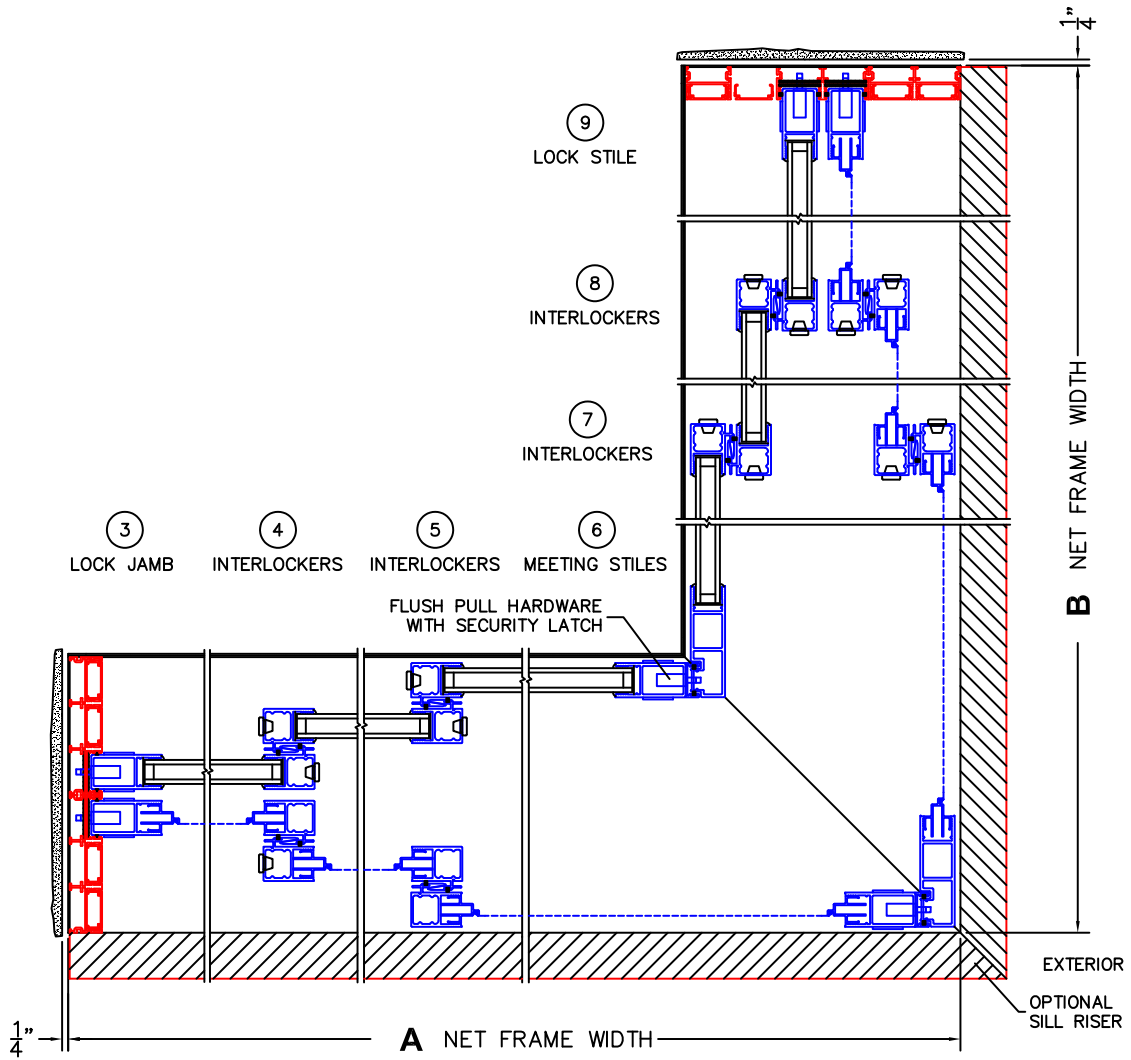

SILL PAN HEIGHT (INTERIOR LEG)
(3/4", 1-1/16", 1-7/16" OR 1-7/8")

NOTES:

(USE RULER TO SCALE DIMENSIONS IN INCHES)

SCALE: 1/4

XXXIXXX DOOR SHOWN

(USE RULER TO SCALE DIMENSIONS IN INCHES)

SCALE: 1/4"

FLEETWOOD
WINDOWS & DOORS
FleetwoodUSA.com

NORWOOD 3070EX M/S
90XXXIXXX STANDARD CONFIGURATION
WITH SCREENS

ORDER NO.:

ITEM NO.:

(USE RULER TO SCALE DIMENSIONS IN INCHES)

SCALE: 1/4