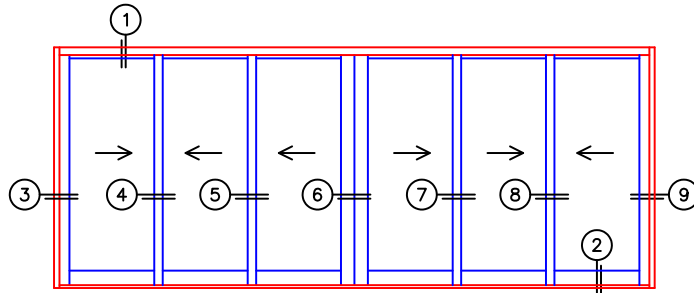

FLEETWOOD
WINDOWS & DOORS
FleetwoodUSA.com

NORWOOD 3070EX M/S
90XXXIXXX STANDARD CONFIGURATION
WITH SCREENS

ORDER NO.: -

ITEM NO.:

REQUIRED DEALER INFO.

A(NET FRAME WIDTH)

B(NET FRAME WIDTH)

C(NET FRAME HEIGHT)

SILL PAN HEIGHT (INTERIOR LEG)
(3/4", 1-1/16", 1-7/16" OR 1-7/8")

NOTES:

(USE RULER TO SCALE DIMENSIONS IN INCHES)

SCALE: 1/4

XXXIXXX DOOR SHOWN

(USE RULER TO SCALE DIMENSIONS IN INCHES)

SCALE: 1/4"

FLEETWOOD
WINDOWS & DOORS
FleetwoodUSA.com

NORWOOD 3070EX M/S
90XXXIXXX STANDARD CONFIGURATION
WITH SCREENS

ORDER NO.:

ITEM NO.:

(USE RULER TO SCALE DIMENSIONS IN INCHES)

SCALE: 1/4