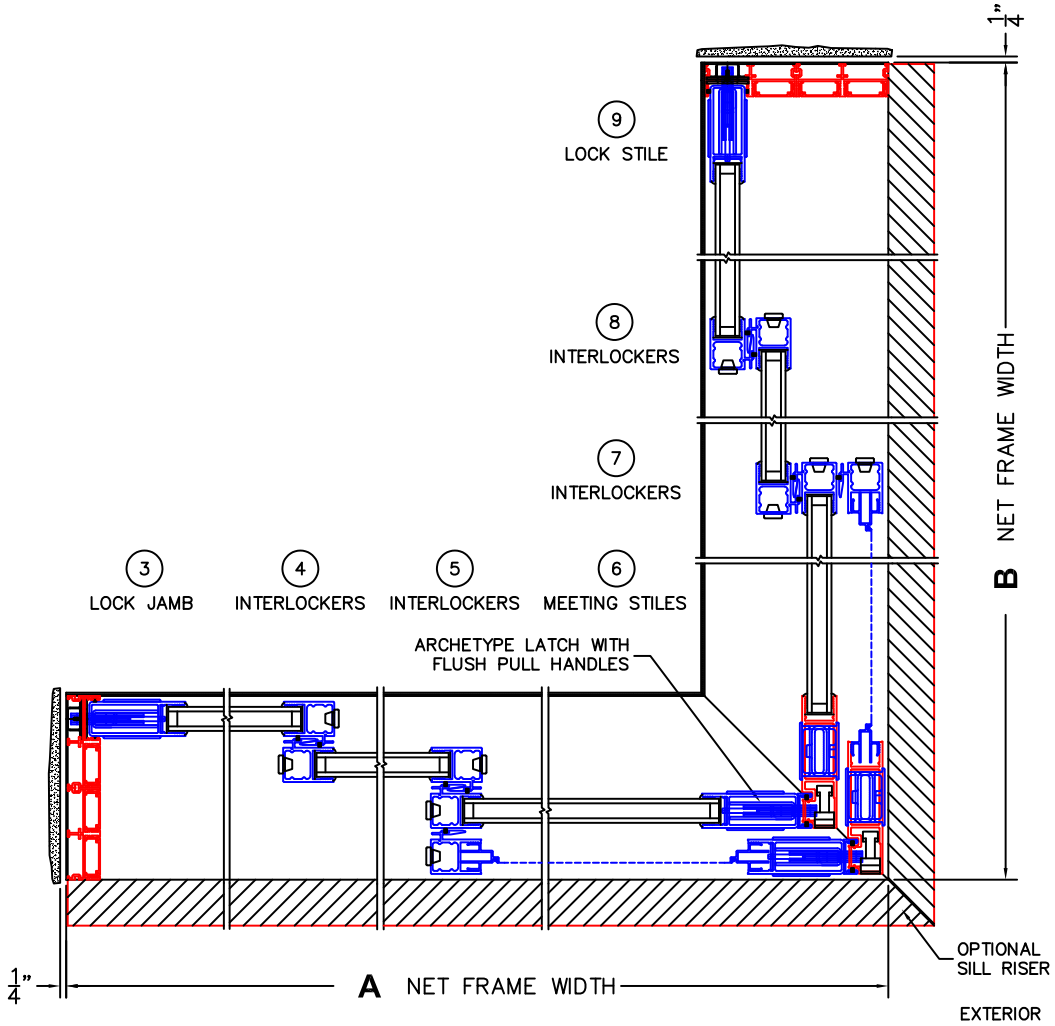

SILL PAN HEIGHT(INTERIOR LEG)
(3/4", 1-1/16", 1-7/16" OR 1-7/8")

NOTES:

(USE RULER TO SCALE DIMENSIONS IN INCHES)

SCALE: 1/4

XXXIXXX DOOR SHOWN

FLEETWOOD
WINDOWS & DOORS
FleetwoodUSA.com

NORWOOD 3070EX M/S
90XXXIXXX STANDARD CONFIGURATION
WITH SCREENS

ORDER NO.:

ITEM NO.:

(USE RULER TO SCALE DIMENSIONS IN INCHES)

SCALE: 1/4

FLEETWOOD
WINDOWS & DOORS
FleetwoodUSA.com

NORWOOD 3070EX M/S
90XXXIXXX STANDARD CONFIGURATION
WITH SCREENS

ORDER NO.:

ITEM NO.:

(USE RULER TO SCALE DIMENSIONS IN INCHES)

SCALE: 1/4