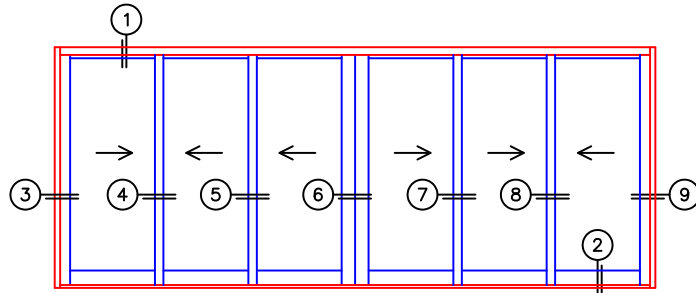

FLEETWOOD
WINDOWS & DOORS
FleetwoodUSA.com

NORWOOD 3070EX M/S
90XXXIXXX STANDARD CONFIGURATION
WITH SCREENS

ORDER NO.:

ITEM NO.:

REQUIRED DEALER INFO.

A(NET FRAME WIDTH)

B(NET FRAME WIDTH)

C(NET FRAME HEIGHT)

SILL PAN HEIGHT(INTERIOR LEG)
(3/4", 1-1/16", 1-7/16" OR 1-7/8")

NOTES:

(USE RULER TO SCALE DIMENSIONS IN INCHES)

SCALE: 1/4

XXXIXXX DOOR SHOWN

FLEETWOOD
WINDOWS & DOORS
FleetwoodUSA.com

NORWOOD 3070EX M/S
90XXXIXXX STANDARD CONFIGURATION
WITH SCREENS

ORDER NO.:

ITEM NO.:

(USE RULER TO SCALE DIMENSIONS IN INCHES)

SCALE: 1/4

FLEETWOOD
WINDOWS & DOORS
FleetwoodUSA.com

NORWOOD 3070EX M/S
90XXXIXXX STANDARD CONFIGURATION
WITH SCREENS

ORDER NO.:

ITEM NO.:

(USE RULER TO SCALE DIMENSIONS IN INCHES)

SCALE: 1/4