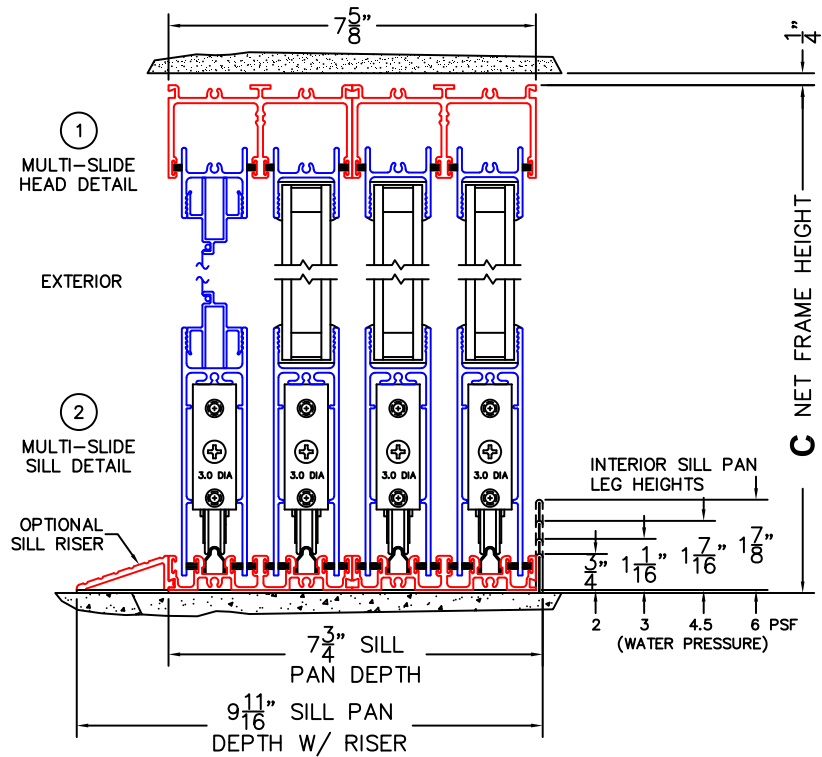

SILL PAN HEIGHT(INTERIOR LEG)
(3/4", 1-1/16", 1-7/16" OR 1-7/8")

NOTES:

(USE RULER TO SCALE DIMENSIONS IN INCHES)

SCALE: 1/4

XXXIXXX DOOR SHOWN

FLEETWOOD
WINDOWS & DOORS
FleetwoodUSA.com

NORWOOD 3070EX M/S
90XXXIXXX STANDARD CONFIGURATION
WITH SCREENS

ORDER NO.:

ITEM NO.:

(USE RULER TO SCALE DIMENSIONS IN INCHES)

SCALE: 1/4

FLEETWOOD
WINDOWS & DOORS
FleetwoodUSA.com

NORWOOD 3070EX M/S
90XXXIXXX STANDARD CONFIGURATION
WITH SCREENS

ORDER NO.:

ITEM NO.:

(USE RULER TO SCALE DIMENSIONS IN INCHES)

SCALE: 1/4