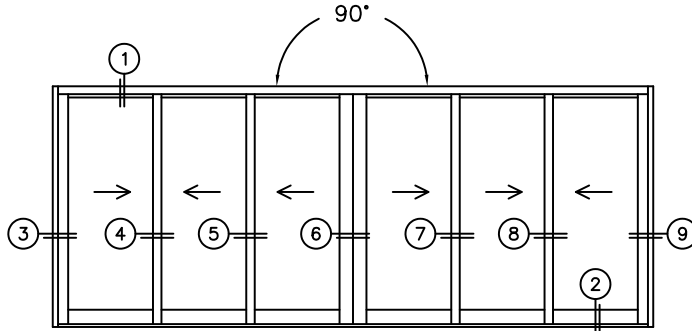

FLEETWOOD
WINDOWS & DOORS
FleetwoodUSA.com

NORWOOD 3070EX M/S
90XXXIXXX STANDARD CONFIGURATION
NO SCREENS

ORDER NO.: -

ITEM NO.:

REQUIRED DEALER INFO.

A(NET FRAME WIDTH)

B(NET FRAME WIDTH)

C(NET FRAME HEIGHT)

SILL PAN HEIGHT(INTERIOR LEG)
(3/4", 1-1/16", 1-7/16" OR 1-7/8")

NOTES:

(USE RULER TO SCALE DIMENSIONS IN INCHES)

SCALE: 1/4

XXXIXXX DOOR SHOWN

(USE RULER TO SCALE DIMENSIONS IN INCHES)

SCALE: 1/4