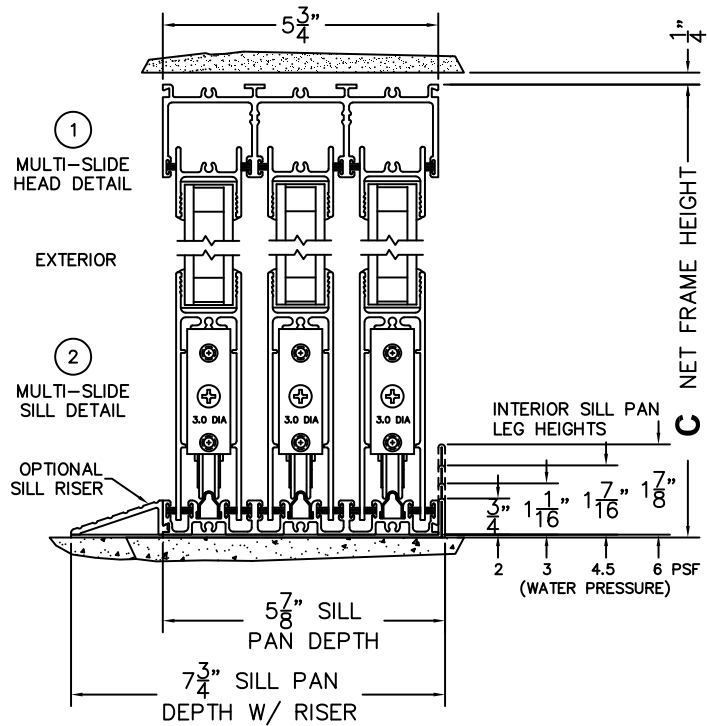

SILL PAN HEIGHT(INTERIOR LEG)
(3/4", 1-1/16", 1-7/16" OR 1-7/8")

NOTES:

(USE RULER TO SCALE DIMENSIONS IN INCHES)

SCALE: 1/4

XXXIXXX DOOR SHOWN

(USE RULER TO SCALE DIMENSIONS IN INCHES)

SCALE: 1/4