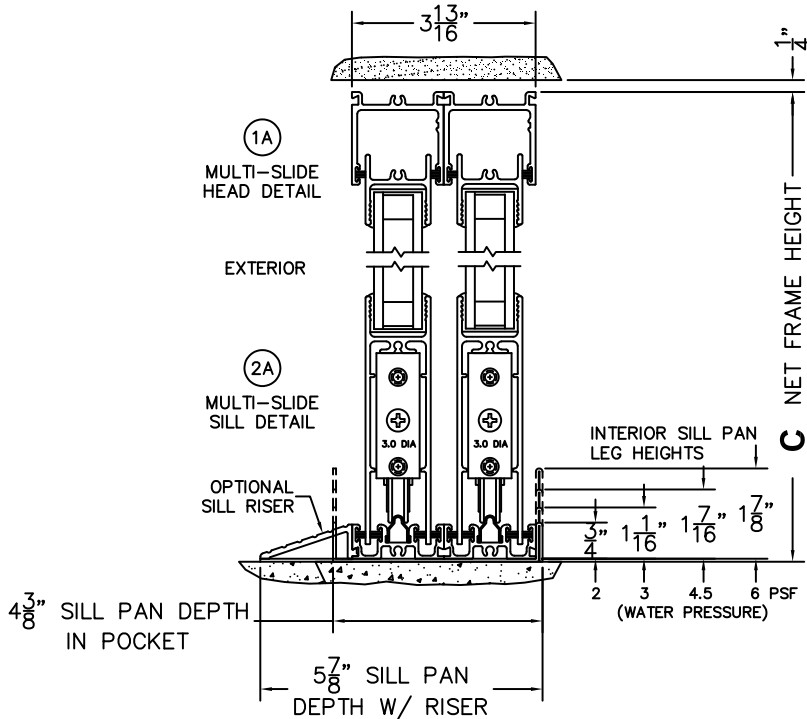

CALCULATED VALUES (FLEETWOOD SUPPLIED)

D (POCKET WIDTH)	
E (NET FRAME WIDTH)	

NOTES:

(USE RULER TO SCALE DIMENSIONS IN INCHES)

SCALE: 1/4

XXXIXXP DOOR SHOWN

(USE RULER TO SCALE DIMENSIONS IN INCHES)

SCALE: 1/4