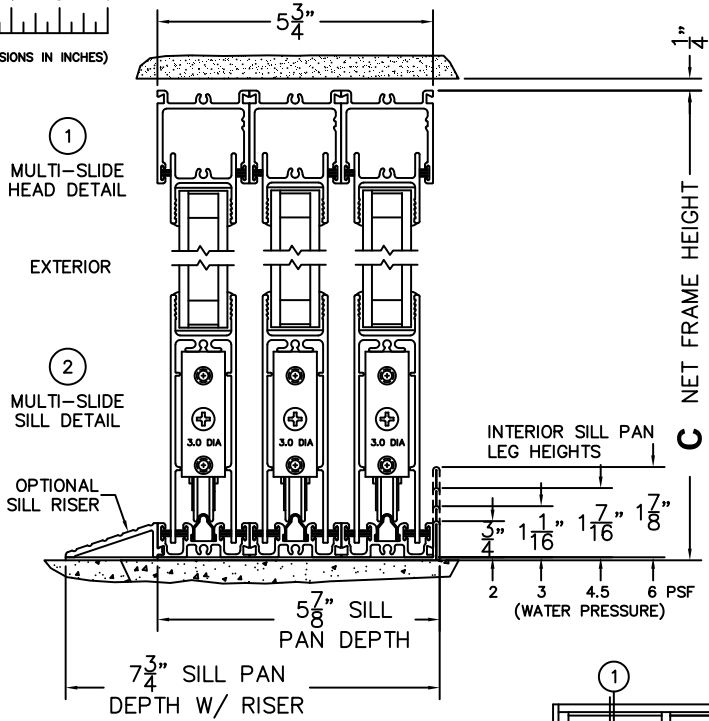

CALCULATED VALUES (FLEETWOOD SUPPLIED)

D (POCKET WIDTH)	
E (NET FRAME WIDTH)	

NOTES:

(USE RULER TO SCALE DIMENSIONS IN INCHES)

SCALE: 1/4

XXXIXXP DOOR SHOWN

(USE RULER TO SCALE DIMENSIONS IN INCHES)

SCALE: 1/4