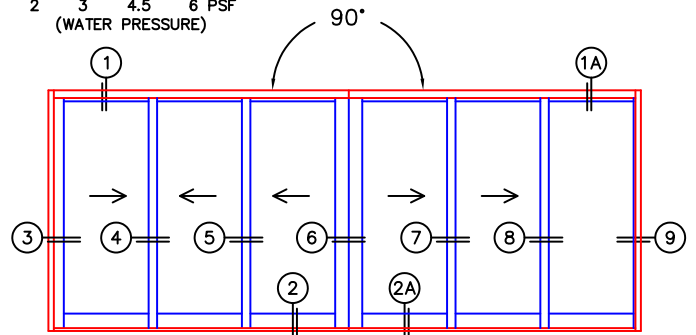

ORDER NO.:

ITEM NO.:

REQUIRED DEALER INFO.

A(NET FRAME WIDTH)

B(NET FRAME WIDTH)

C(NET FRAME HEIGHT)

SILL PAN HEIGHT(INTERIOR LEG)
(3/4", 1-1/16", 1-7/16" OR 1-7/8")

NOTES:

(USE RULER TO SCALE DIMENSIONS IN INCHES)

SCALE: 1/4

XXXIXXO DOOR SHOWN

(USE RULER TO SCALE DIMENSIONS IN INCHES)

SCALE: 1/4

FLEETWOOD
 WINDOWS & DOORS
 FleetwoodUSA.com

NORWOOD 3070EX M/S
90XXXIXXO STANDARD CONFIGURATION
WITH SCREENS

ORDER NO.:

ITEM NO.:

(USE RULER TO SCALE DIMENSIONS IN INCHES)

SCALE: 1/4