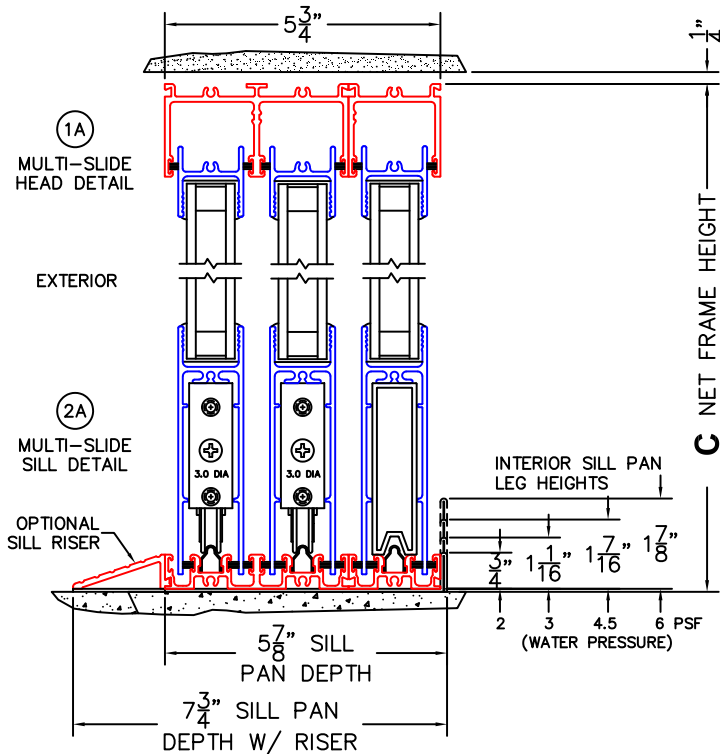

ORDER NO.:

ITEM NO.:

REQUIRED DEALER INFO.

A(NET FRAME WIDTH)

B(NET FRAME WIDTH)

C(NET FRAME HEIGHT)

SILL PAN HEIGHT(INTERIOR LEG)
(3/4", 1-1/16", 1-7/16" OR 1-7/8")

NOTES:

(USE RULER TO SCALE DIMENSIONS IN INCHES)

SCALE: 1/4

XXXIXXO DOOR SHOWN

(USE RULER TO SCALE DIMENSIONS IN INCHES)

SCALE: 1/4

FLEETWOOD
 WINDOWS & DOORS
 FleetwoodUSA.com

NORWOOD 3070EX M/S
90XXXIXXO STANDARD CONFIGURATION
WITH SCREENS

ORDER NO.:

ITEM NO.:

(USE RULER TO SCALE DIMENSIONS IN INCHES)

SCALE: 1/4