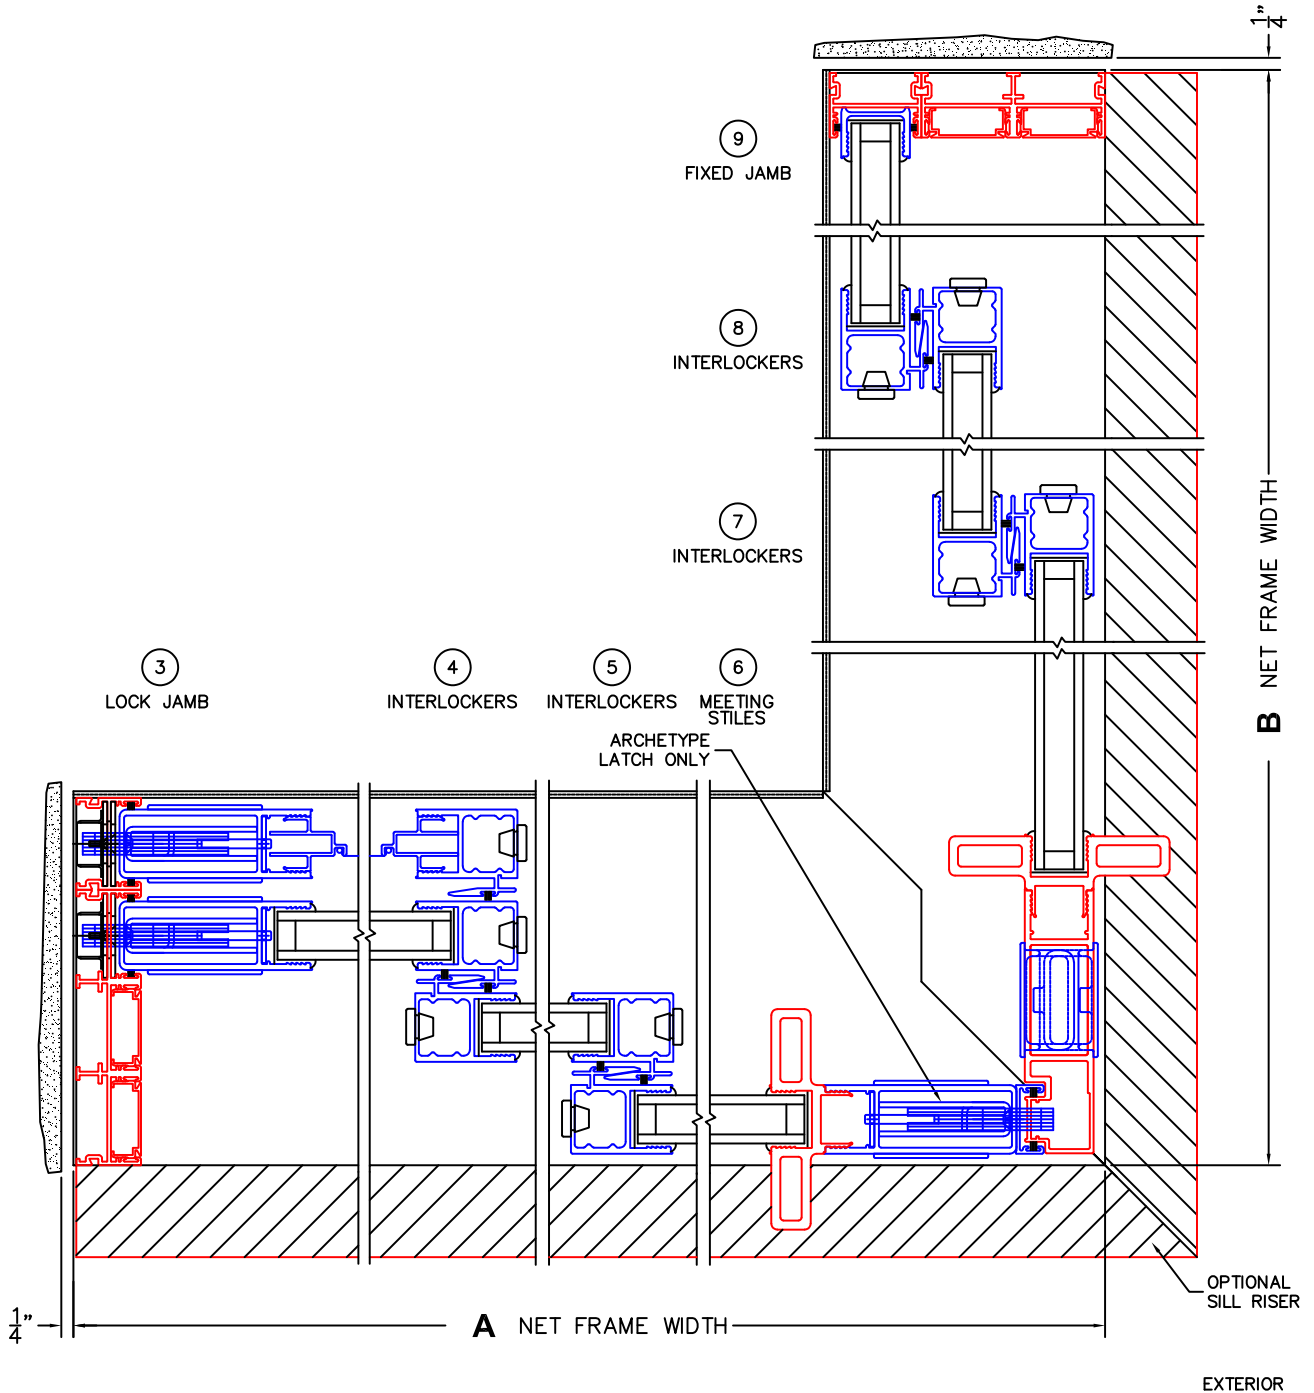

ORDER NO.:

ITEM NO.:

REQUIRED DEALER INFO.

A(NET FRAME WIDTH)

B(NET FRAME WIDTH)

C(NET FRAME HEIGHT)

SILL PAN HEIGHT(INTERIOR LEG)
(3/4", 1-1/16", 1-7/16" OR 1-7/8")

NOTES:

(USE RULER TO SCALE DIMENSIONS IN INCHES)

SCALE: 1/4

XXXIXXO DOOR SHOWN

(USE RULER TO SCALE DIMENSIONS IN INCHES)

SCALE: 1/4

FLEETWOOD
 WINDOWS & DOORS
 FleetwoodUSA.com

NORWOOD 3070EX M/S
90XXXIXXO STANDARD CONFIGURATION
WITH SCREENS

ORDER NO.:

ITEM NO.:

(USE RULER TO SCALE DIMENSIONS IN INCHES)

SCALE: 1/4