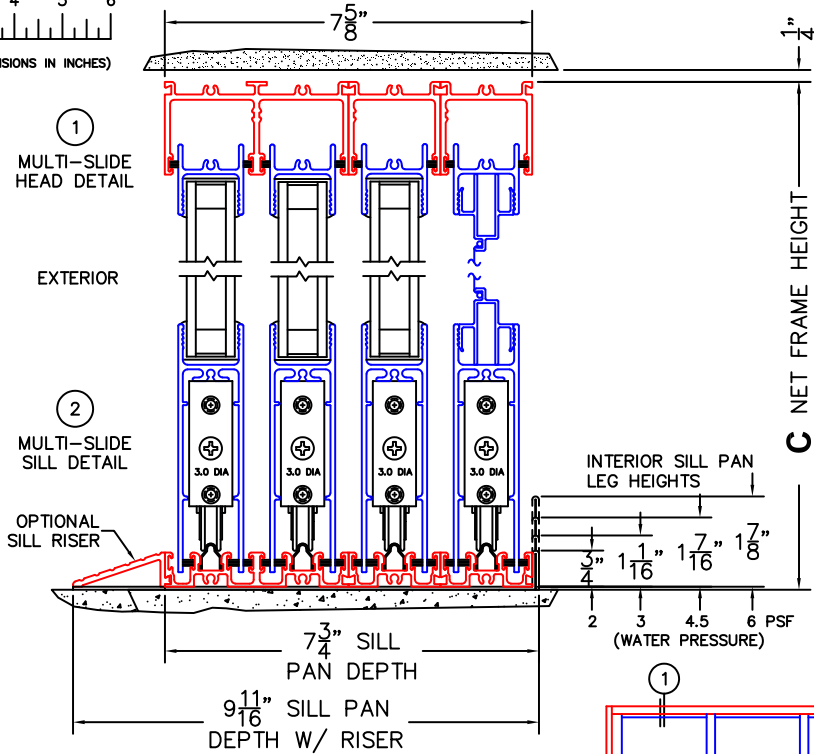

ORDER NO.:

ITEM NO.:

REQUIRED DEALER INFO.

A(NET FRAME WIDTH)

B(NET FRAME WIDTH)

C(NET FRAME HEIGHT)

SILL PAN HEIGHT(INTERIOR LEG)
(3/4", 1-1/16", 1-7/16" OR 1-7/8")

NOTES:

(USE RULER TO SCALE DIMENSIONS IN INCHES)

SCALE: 1/4

XXXIXXO DOOR SHOWN

(USE RULER TO SCALE DIMENSIONS IN INCHES)

SCALE: 1/4

FLEETWOOD
 WINDOWS & DOORS
 FleetwoodUSA.com

NORWOOD 3070EX M/S
90XXXIXXO STANDARD CONFIGURATION
WITH SCREENS

ORDER NO.:

ITEM NO.:

(USE RULER TO SCALE DIMENSIONS IN INCHES)

SCALE: 1/4