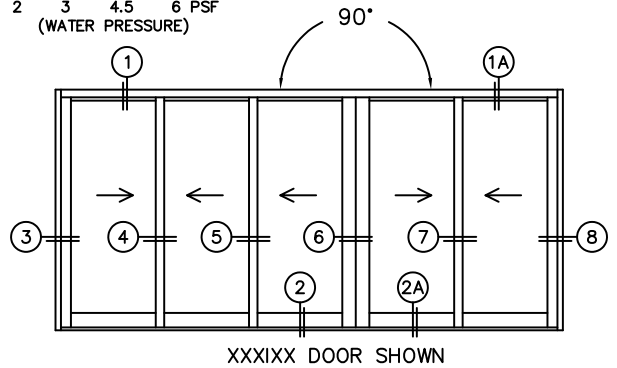

SILL PAN HEIGHT (INTERIOR LEG)
(3/4", 1-1/16", 1-7/16" OR 1-7/8")

NOTES:

(USE RULER TO SCALE DIMENSIONS IN INCHES)

SCALE: 1/4

FLEETWOOD
WINDOWS & DOORS
FleetwoodUSA.com

NORWOOD 3070EX M/S
90XXXIXX STANDARD CONFIGURATION
WITH SCREENS

ORDER NO.:

ITEM NO.:

(USE RULER TO SCALE DIMENSIONS IN INCHES)

SCALE: 1/4

FLEETWOOD
WINDOWS & DOORS
FleetwoodUSA.com

NORWOOD 3070EX M/S
90XXXIXX STANDARD CONFIGURATION
WITH SCREENS

ORDER NO.:

ITEM NO.:

(USE RULER TO SCALE DIMENSIONS IN INCHES)

SCALE: 1/4