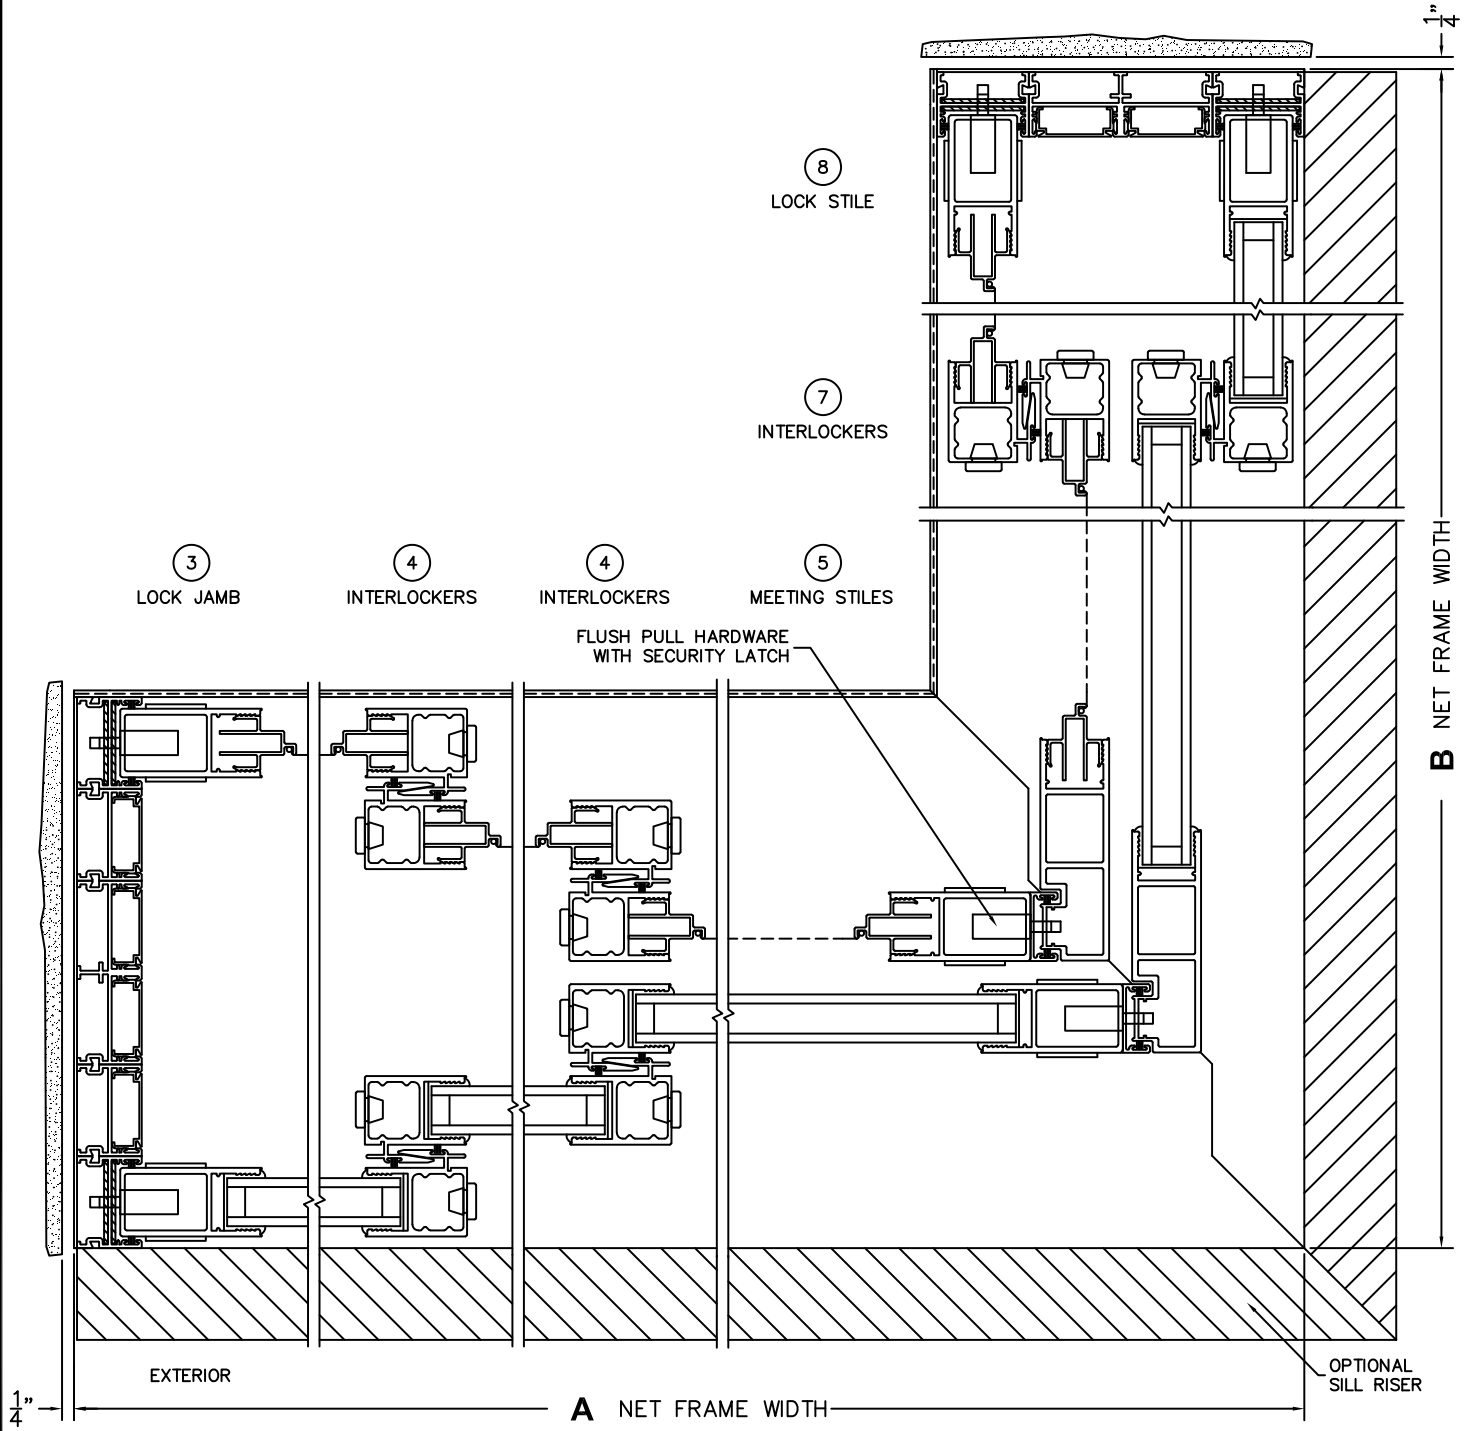

FLEETWOOD
WINDOWS & DOORS
FleetwoodUSA.com

NORWOOD 3070EX M/S
90XXXIXX STANDARD CONFIGURATION
WITH SCREENS

ORDER NO.: -

ITEM NO.:

REQUIRED DEALER INFO.

A(NET FRAME WIDTH)

B(NET FRAME WIDTH)

C(NET FRAME HEIGHT)

SILL PAN HEIGHT (INTERIOR LEG)
(3/4", 1-1/16", 1-7/16" OR 1-7/8")

NOTES:

(USE RULER TO SCALE DIMENSIONS IN INCHES)

SCALE: 1/4

FLEETWOOD
WINDOWS & DOORS
FleetwoodUSA.com

NORWOOD 3070EX M/S
90XXXIXX STANDARD CONFIGURATION
WITH SCREENS

ORDER NO.:

ITEM NO.:

(USE RULER TO SCALE DIMENSIONS IN INCHES)

SCALE: 1/4

FLEETWOOD
WINDOWS & DOORS
FleetwoodUSA.com

NORWOOD 3070EX M/S
90XXXIXX STANDARD CONFIGURATION
WITH SCREENS

ORDER NO.:

ITEM NO.:

(USE RULER TO SCALE DIMENSIONS IN INCHES)

SCALE: 1/4