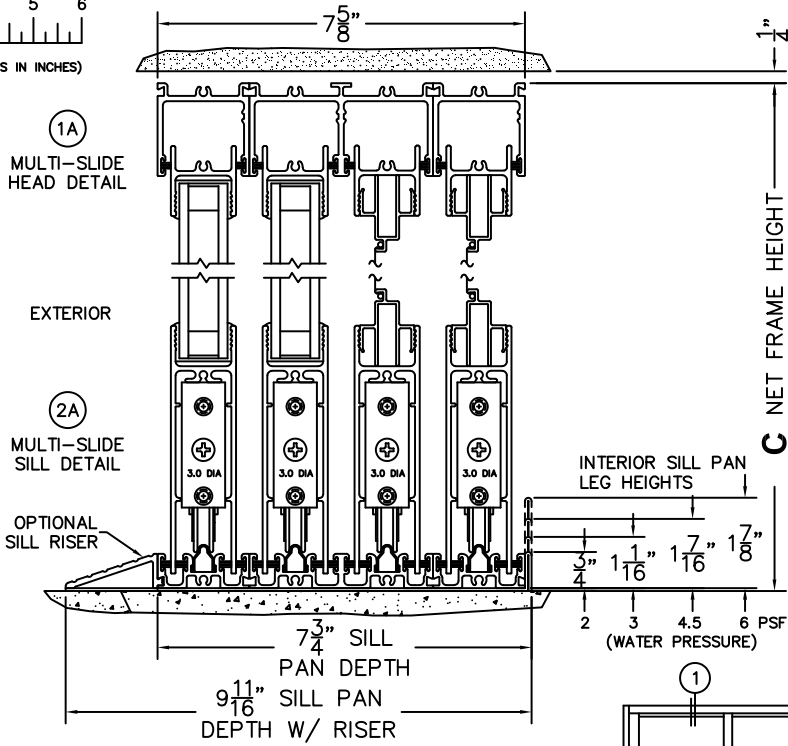

SILL PAN HEIGHT (INTERIOR LEG)
(3/4", 1-1/16", 1-7/16" OR 1-7/8")

NOTES:

(USE RULER TO SCALE DIMENSIONS IN INCHES)

SCALE: 1/4

FLEETWOOD
WINDOWS & DOORS
FleetwoodUSA.com

NORWOOD 3070EX M/S
90XXXIXX STANDARD CONFIGURATION
WITH SCREENS

ORDER NO.:

ITEM NO.:

(USE RULER TO SCALE DIMENSIONS IN INCHES)

SCALE: 1/4

FLEETWOOD
WINDOWS & DOORS
FleetwoodUSA.com

NORWOOD 3070EX M/S
90XXXIXX STANDARD CONFIGURATION
WITH SCREENS

ORDER NO.:

ITEM NO.:

(USE RULER TO SCALE DIMENSIONS IN INCHES)

SCALE: 1/4