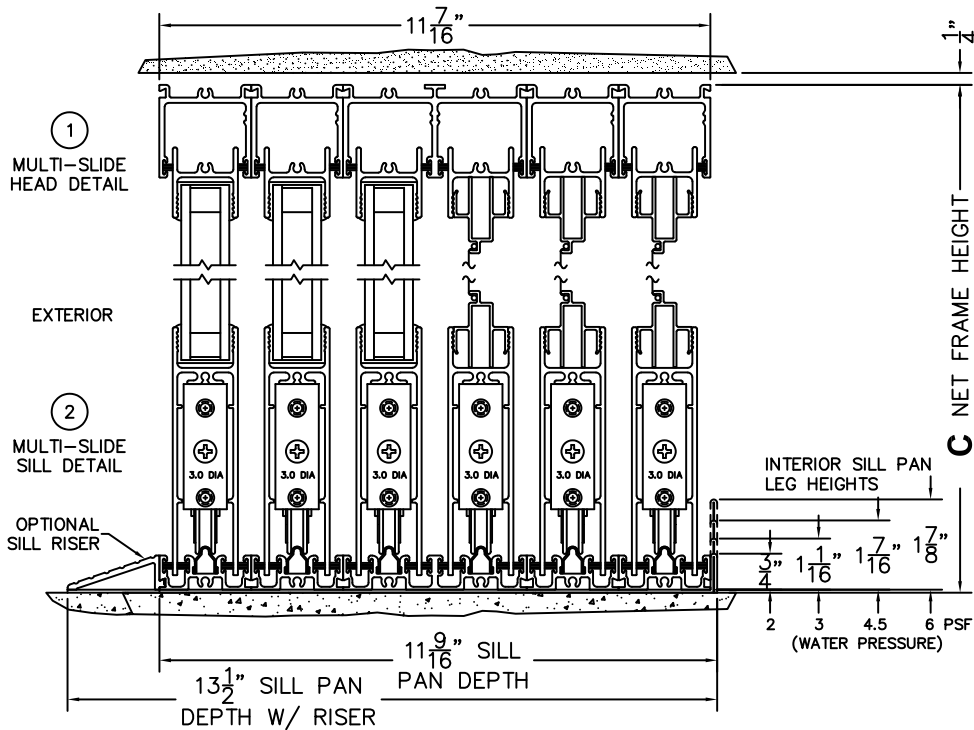

SILL PAN HEIGHT (INTERIOR LEG)
(3/4", 1-1/16", 1-7/16" OR 1-7/8")

NOTES:

(USE RULER TO SCALE DIMENSIONS IN INCHES)

SCALE: 1/4

FLEETWOOD
WINDOWS & DOORS
FleetwoodUSA.com

NORWOOD 3070EX M/S
90XXXIXX STANDARD CONFIGURATION
WITH SCREENS

ORDER NO.:

ITEM NO.:

(USE RULER TO SCALE DIMENSIONS IN INCHES)

SCALE: 1/4

FLEETWOOD
WINDOWS & DOORS
FleetwoodUSA.com

NORWOOD 3070EX M/S
90XXXIXX STANDARD CONFIGURATION
WITH SCREENS

ORDER NO.:

ITEM NO.:

(USE RULER TO SCALE DIMENSIONS IN INCHES)

SCALE: 1/4