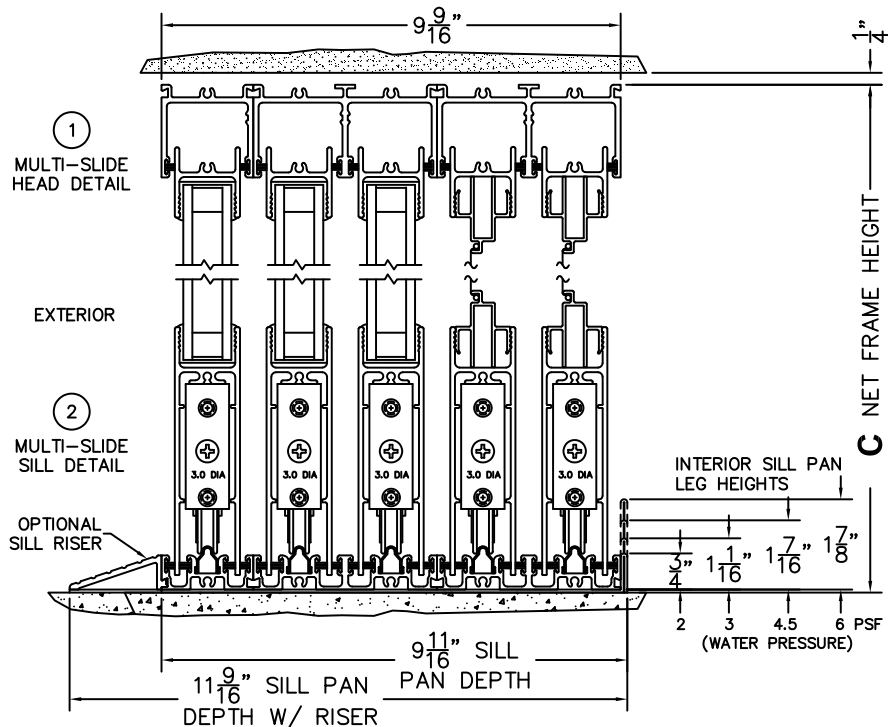

ORDER NO.: -

ITEM NO.:

REQUIRED DEALER INFO.

A(NET FRAME WIDTH)

B(NET FRAME WIDTH)

C(NET FRAME HEIGHT)

SILL PAN HEIGHT (INTERIOR LEG)
(3/4", 1-1/16", 1-7/16" OR 1-7/8")

NOTES:

(USE RULER TO SCALE DIMENSIONS IN INCHES)

SCALE: 1/4

XXXIXX DOOR SHOWN

FLEETWOOD
WINDOWS & DOORS
FleetwoodUSA.com

NORWOOD 3070EX M/S
90XXXIXX STANDARD CONFIGURATION
WITH SCREENS

ORDER NO.:

ITEM NO.:

(USE RULER TO SCALE DIMENSIONS IN INCHES)

SCALE: 1/4"

FLEETWOOD
WINDOWS & DOORS
FleetwoodUSA.com

NORWOOD 3070EX M/S
90XXXIXX STANDARD CONFIGURATION
WITH SCREENS

ORDER NO.:

ITEM NO.:

(USE RULER TO SCALE DIMENSIONS IN INCHES)

SCALE: 1/4