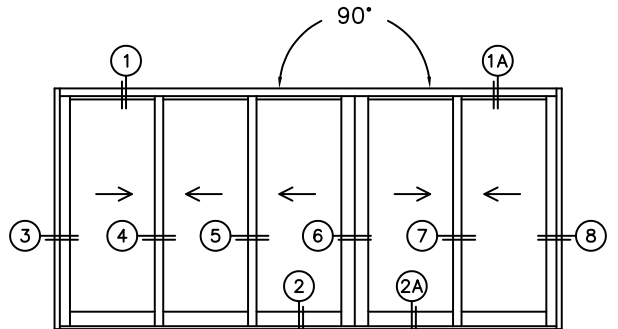

ORDER NO.: -

ITEM NO.:

REQUIRED DEALER INFO.

A(NET FRAME WIDTH)

B(NET FRAME WIDTH)

C(NET FRAME HEIGHT)

SILL PAN HEIGHT (INTERIOR LEG)
(3/4", 1-1/16", 1-7/16" OR 1-7/8")

NOTES:

(USE RULER TO SCALE DIMENSIONS IN INCHES)

SCALE: 1/4

XXXIXX DOOR SHOWN

FLEETWOOD
WINDOWS & DOORS
FleetwoodUSA.com

NORWOOD 3070EX M/S
90XXXIXX STANDARD CONFIGURATION
WITH SCREENS

ORDER NO.:

ITEM NO.:

(USE RULER TO SCALE DIMENSIONS IN INCHES)

SCALE: 1/4"

FLEETWOOD
WINDOWS & DOORS
FleetwoodUSA.com

NORWOOD 3070EX M/S
90XXXIXX STANDARD CONFIGURATION
WITH SCREENS

ORDER NO.:

ITEM NO.:

(USE RULER TO SCALE DIMENSIONS IN INCHES)

SCALE: 1/4