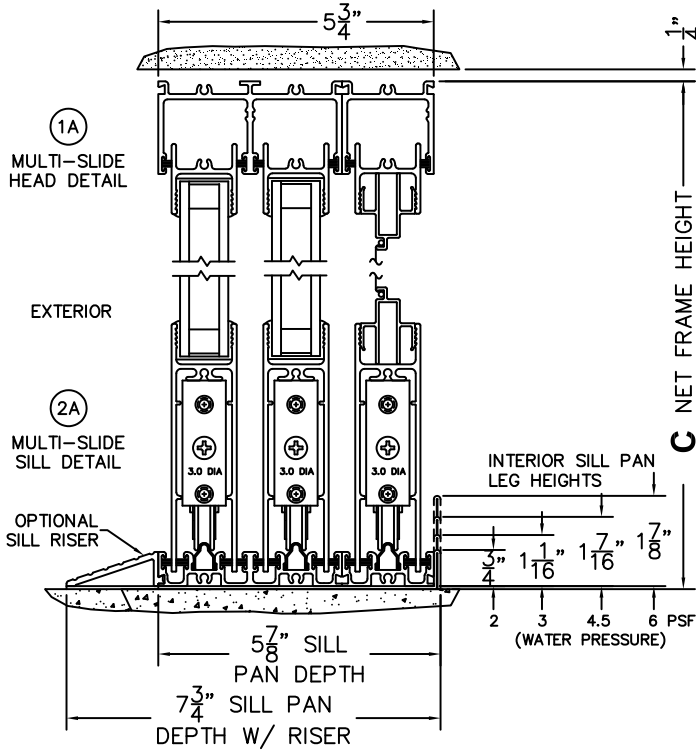

ORDER NO.: -

ITEM NO.:

REQUIRED DEALER INFO.

A(NET FRAME WIDTH)

B(NET FRAME WIDTH)

C(NET FRAME HEIGHT)

SILL PAN HEIGHT (INTERIOR LEG)
(3/4", 1-1/16", 1-7/16" OR 1-7/8")

NOTES:

(USE RULER TO SCALE DIMENSIONS IN INCHES)

SCALE: 1/4

XXXIXX DOOR SHOWN

FLEETWOOD
WINDOWS & DOORS
FleetwoodUSA.com

NORWOOD 3070EX M/S
90XXXIXX STANDARD CONFIGURATION
WITH SCREENS

ORDER NO.:

ITEM NO.:

(USE RULER TO SCALE DIMENSIONS IN INCHES)

SCALE: 1/4"

FLEETWOOD
WINDOWS & DOORS
FleetwoodUSA.com

NORWOOD 3070EX M/S
90XXXIXX STANDARD CONFIGURATION
WITH SCREENS

ORDER NO.:

ITEM NO.:

(USE RULER TO SCALE DIMENSIONS IN INCHES)

SCALE: 1/4