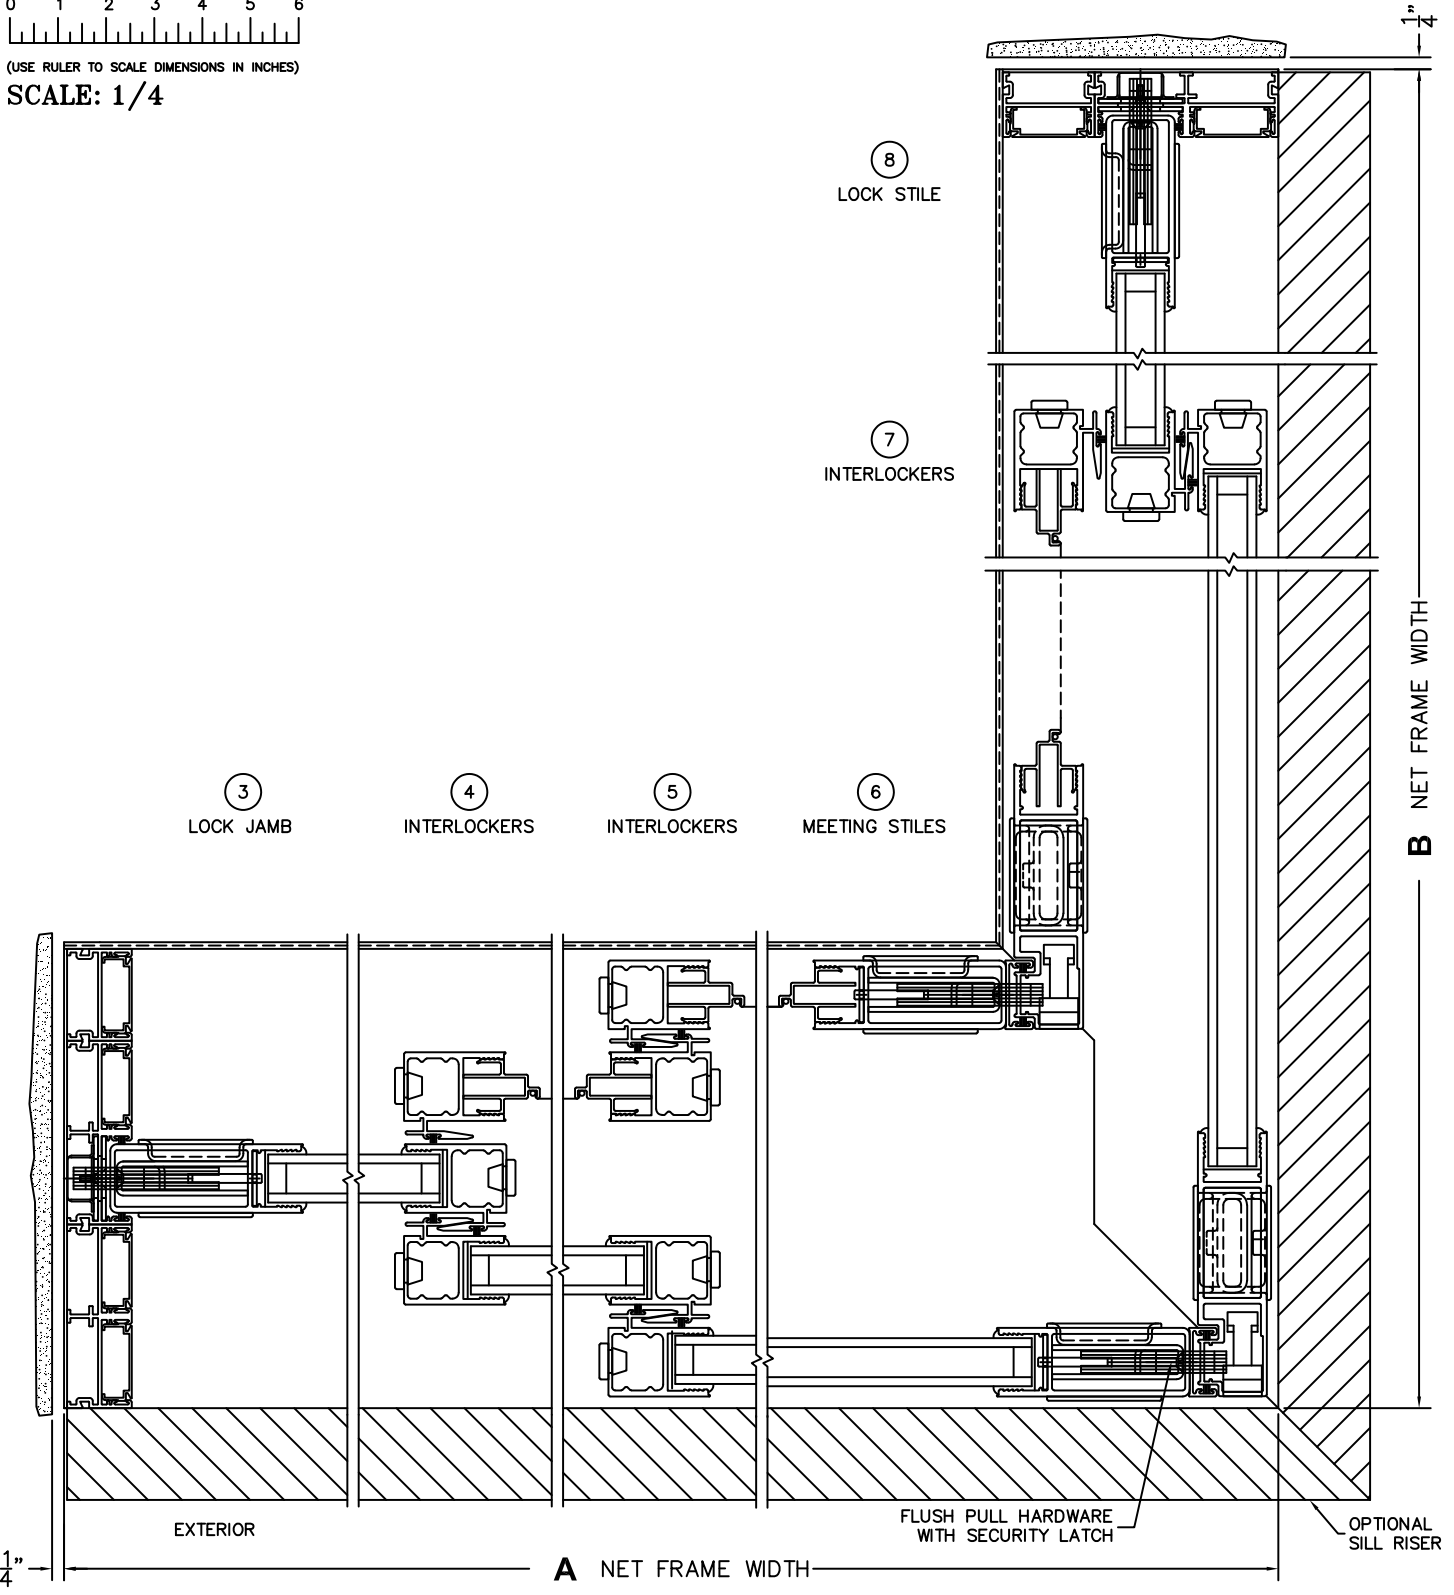

ORDER NO.: -

ITEM NO.:

REQUIRED DEALER INFO.

A(NET FRAME WIDTH)

B(NET FRAME WIDTH)

C(NET FRAME HEIGHT)

SILL PAN HEIGHT (INTERIOR LEG)
(3/4", 1-1/16", 1-7/16" OR 1-7/8")

NOTES:

(USE RULER TO SCALE DIMENSIONS IN INCHES)

SCALE: 1/4

XXXIXX DOOR SHOWN

FLEETWOOD
WINDOWS & DOORS
FleetwoodUSA.com

NORWOOD 3070EX M/S
90XXXIXX STANDARD CONFIGURATION
WITH SCREENS

ORDER NO.:

ITEM NO.:

(USE RULER TO SCALE DIMENSIONS IN INCHES)

SCALE: 1/4"

FLEETWOOD
WINDOWS & DOORS
FleetwoodUSA.com

NORWOOD 3070EX M/S
90XXXIXX STANDARD CONFIGURATION
WITH SCREENS

ORDER NO.:

ITEM NO.:

(USE RULER TO SCALE DIMENSIONS IN INCHES)

SCALE: 1/4