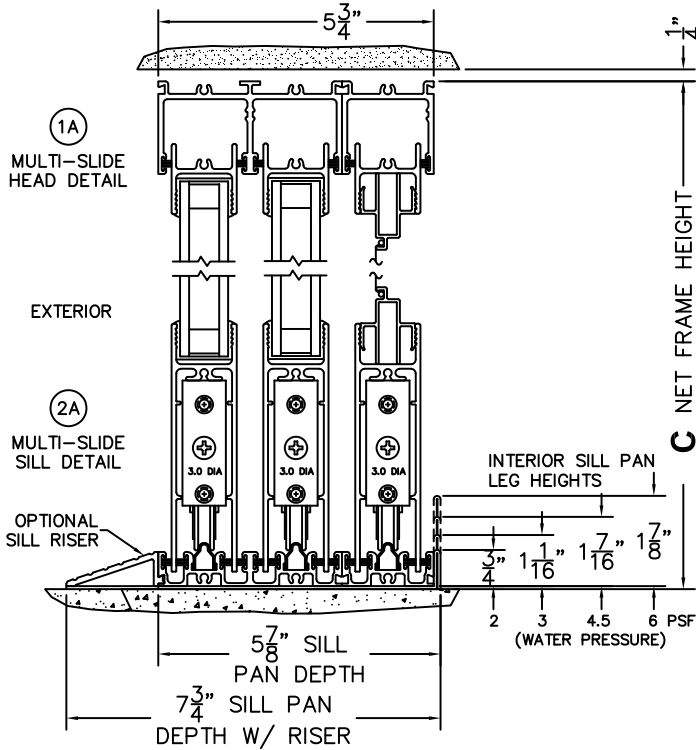

SILL PAN HEIGHT (INTERIOR LEG)
(3/4", 1-1/16", 1-7/16" OR 1-7/8")

NOTES:

(USE RULER TO SCALE DIMENSIONS IN INCHES)

SCALE: 1/4

XXXIXX DOOR SHOWN

FLEETWOOD
WINDOWS & DOORS
FleetwoodUSA.com

NORWOOD 3070EX M/S
90XXXIXX STANDARD CONFIGURATION
WITH SCREENS

ORDER NO.:

ITEM NO.:

(USE RULER TO SCALE DIMENSIONS IN INCHES)

SCALE: 1/4

FLEETWOOD
WINDOWS & DOORS
FleetwoodUSA.com

NORWOOD 3070EX M/S
90XXXIXX STANDARD CONFIGURATION
WITH SCREENS

ORDER NO.:

ITEM NO.:

(USE RULER TO SCALE DIMENSIONS IN INCHES)

SCALE: 1/4