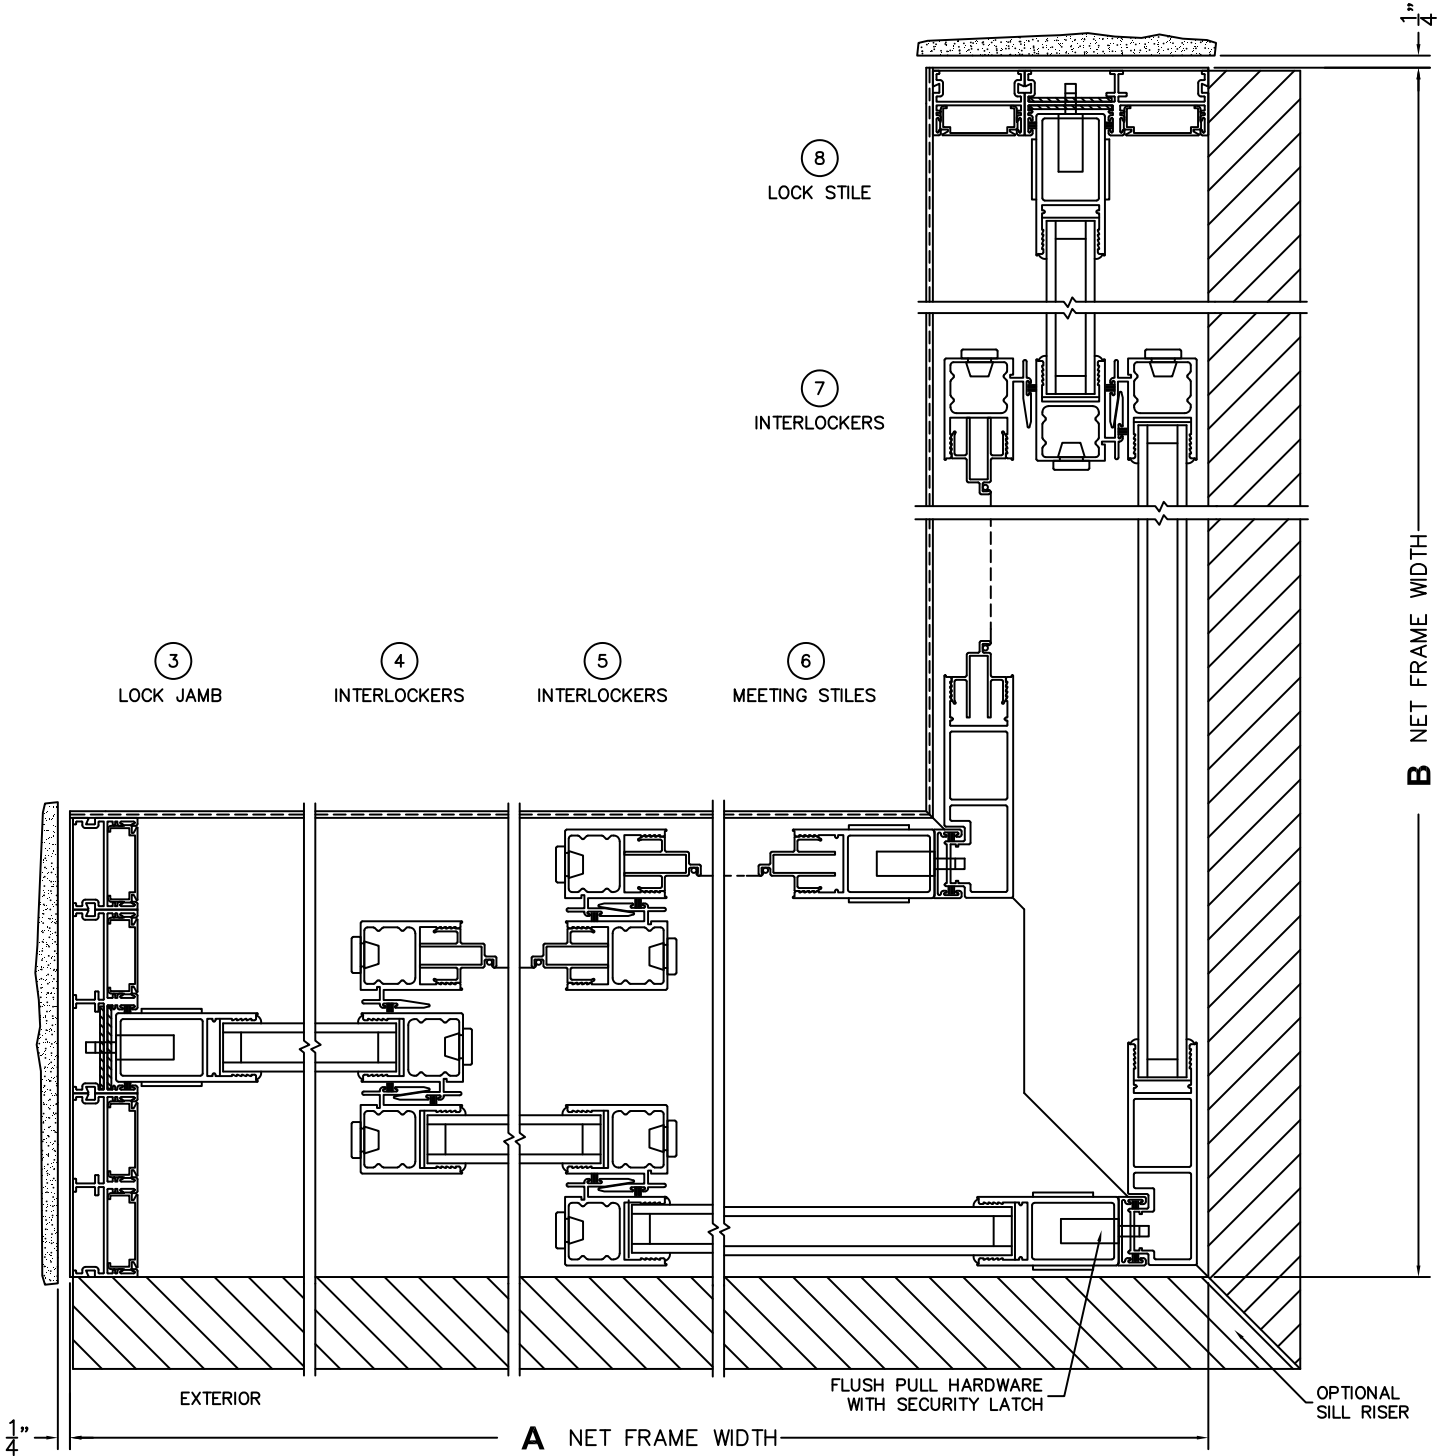

FLEETWOOD
WINDOWS & DOORS
FleetwoodUSA.com

NORWOOD 3070EX M/S
90XXXIXX STANDARD CONFIGURATION
WITH SCREENS

ORDER NO.: -

ITEM NO.:

REQUIRED DEALER INFO.

A(NET FRAME WIDTH)

B(NET FRAME WIDTH)

C(NET FRAME HEIGHT)

SILL PAN HEIGHT (INTERIOR LEG)
(3/4", 1-1/16", 1-7/16" OR 1-7/8")

NOTES:

(USE RULER TO SCALE DIMENSIONS IN INCHES)

SCALE: 1/4

XXXIXX DOOR SHOWN

FLEETWOOD
WINDOWS & DOORS
FleetwoodUSA.com

NORWOOD 3070EX M/S
90XXXIXX STANDARD CONFIGURATION
WITH SCREENS

ORDER NO.:

ITEM NO.:

(USE RULER TO SCALE DIMENSIONS IN INCHES)

SCALE: 1/4

FLEETWOOD
WINDOWS & DOORS
FleetwoodUSA.com

NORWOOD 3070EX M/S
90XXXIXX STANDARD CONFIGURATION
WITH SCREENS

ORDER NO.:

ITEM NO.:

(USE RULER TO SCALE DIMENSIONS IN INCHES)

SCALE: 1/4