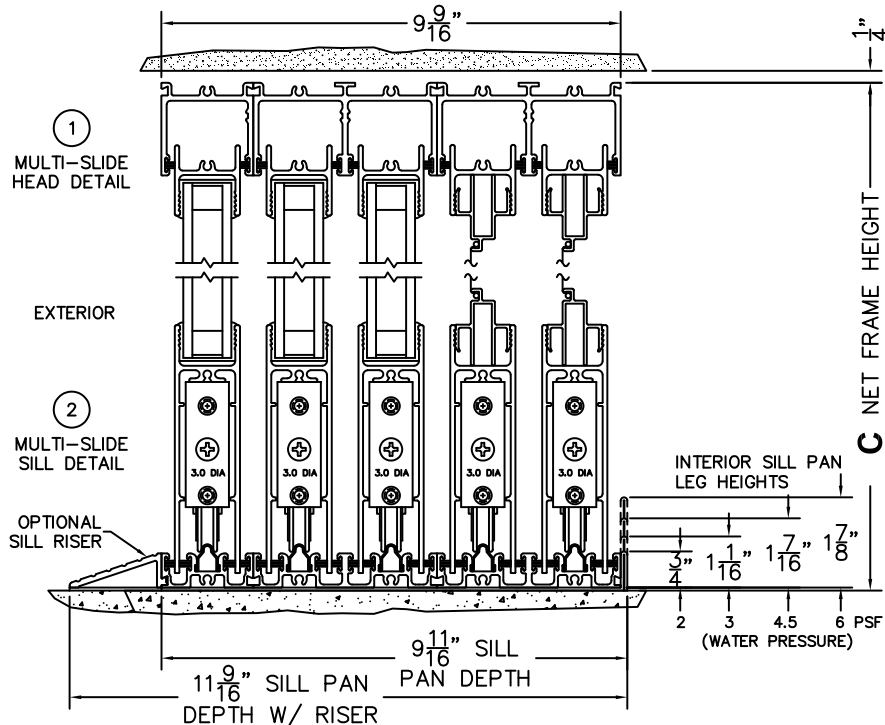

SILL PAN HEIGHT (INTERIOR LEG)
(3/4", 1-1/16", 1-7/16" OR 1-7/8")

NOTES:

(USE RULER TO SCALE DIMENSIONS IN INCHES)

SCALE: 1/4

XXXIXX DOOR SHOWN

FLEETWOOD
WINDOWS & DOORS
FleetwoodUSA.com

NORWOOD 3070EX M/S
90XXXIXX STANDARD CONFIGURATION
WITH SCREENS

ORDER NO.:

ITEM NO.:

(USE RULER TO SCALE DIMENSIONS IN INCHES)

SCALE: 1/4

FLEETWOOD
WINDOWS & DOORS
FleetwoodUSA.com

NORWOOD 3070EX M/S
90XXXIXX STANDARD CONFIGURATION
WITH SCREENS

ORDER NO.:

ITEM NO.:

(USE RULER TO SCALE DIMENSIONS IN INCHES)

SCALE: 1/4