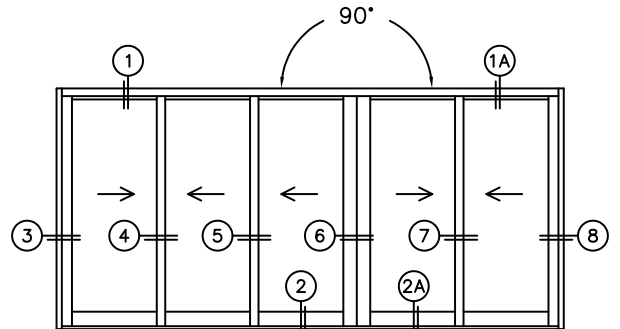

SILL PAN HEIGHT (INTERIOR LEG)
(3/4", 1-1/16", 1-7/16" OR 1-7/8")

NOTES:

(USE RULER TO SCALE DIMENSIONS IN INCHES)

SCALE: 1/4

XXXIXX DOOR SHOWN

FLEETWOOD
WINDOWS & DOORS
FleetwoodUSA.com

NORWOOD 3070EX M/S
90XXXIXX STANDARD CONFIGURATION
WITH SCREENS

ORDER NO.:

ITEM NO.:

(USE RULER TO SCALE DIMENSIONS IN INCHES)

SCALE: 1/4

FLEETWOOD
WINDOWS & DOORS
FleetwoodUSA.com

NORWOOD 3070EX M/S
90XXXIXX STANDARD CONFIGURATION
WITH SCREENS

ORDER NO.:

ITEM NO.:

(USE RULER TO SCALE DIMENSIONS IN INCHES)

SCALE: 1/4