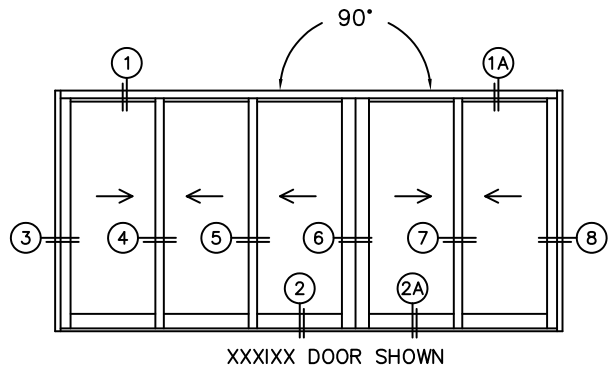

FLEETWOOD
WINDOWS & DOORS
FleetwoodUSA.com

NORWOOD 3070EX M/S
90XXXIXX STANDARD CONFIGURATION
WITH SCREENS

ORDER NO.: -

ITEM NO.:

REQUIRED DEALER INFO.

A(NET FRAME WIDTH)

B(NET FRAME WIDTH)

C(NET FRAME HEIGHT)

SILL PAN HEIGHT (INTERIOR LEG)
(3/4", 1-1/16", 1-7/16" OR 1-7/8")

NOTES:

(USE RULER TO SCALE DIMENSIONS IN INCHES)

SCALE: 1/4

FLEETWOOD
WINDOWS & DOORS
FleetwoodUSA.com

NORWOOD 3070EX M/S
90XXXIXX STANDARD CONFIGURATION
WITH SCREENS

ORDER NO.:

ITEM NO.:

(USE RULER TO SCALE DIMENSIONS IN INCHES)

SCALE: 1/4

FLEETWOOD
 WINDOWS & DOORS
 FleetwoodUSA.com

NORWOOD 3070EX M/S
90XXXIXX STANDARD CONFIGURATION
WITH SCREENS

ORDER NO.:

ITEM NO.:

(USE RULER TO SCALE DIMENSIONS IN INCHES)

SCALE: 1/4