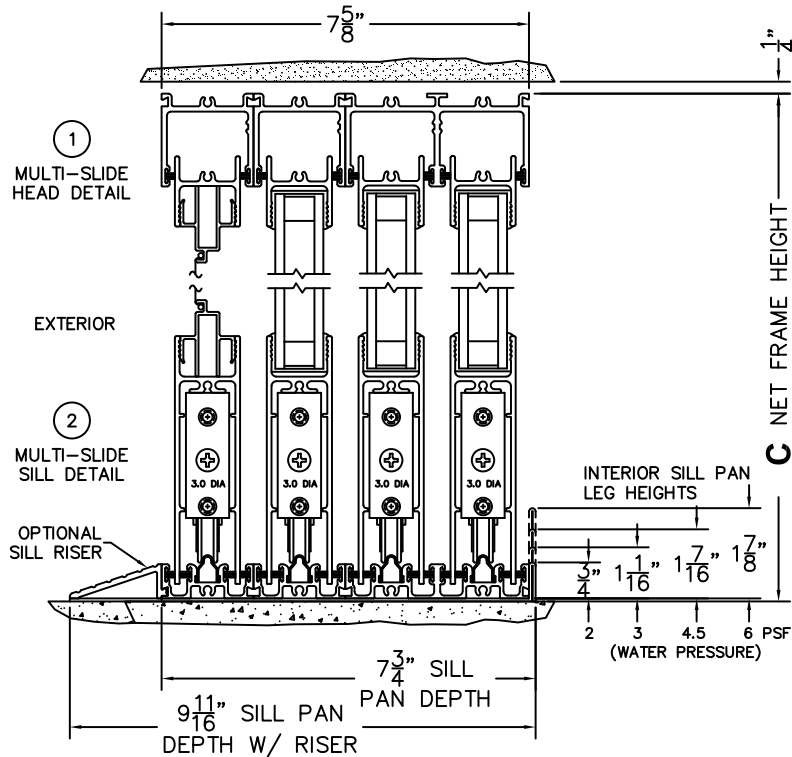

SILL PAN HEIGHT (INTERIOR LEG)
(3/4", 1-1/16", 1-7/16" OR 1-7/8")

NOTES:

(USE RULER TO SCALE DIMENSIONS IN INCHES)

SCALE: 1/4

FLEETWOOD
WINDOWS & DOORS
FleetwoodUSA.com

NORWOOD 3070EX M/S
90XXXIXX STANDARD CONFIGURATION
WITH SCREENS

ORDER NO.:

ITEM NO.:

(USE RULER TO SCALE DIMENSIONS IN INCHES)

SCALE: 1/4

FLEETWOOD
 WINDOWS & DOORS
 FleetwoodUSA.com

NORWOOD 3070EX M/S
90XXXIXX STANDARD CONFIGURATION
WITH SCREENS

ORDER NO.:

ITEM NO.:

(USE RULER TO SCALE DIMENSIONS IN INCHES)

SCALE: 1/4