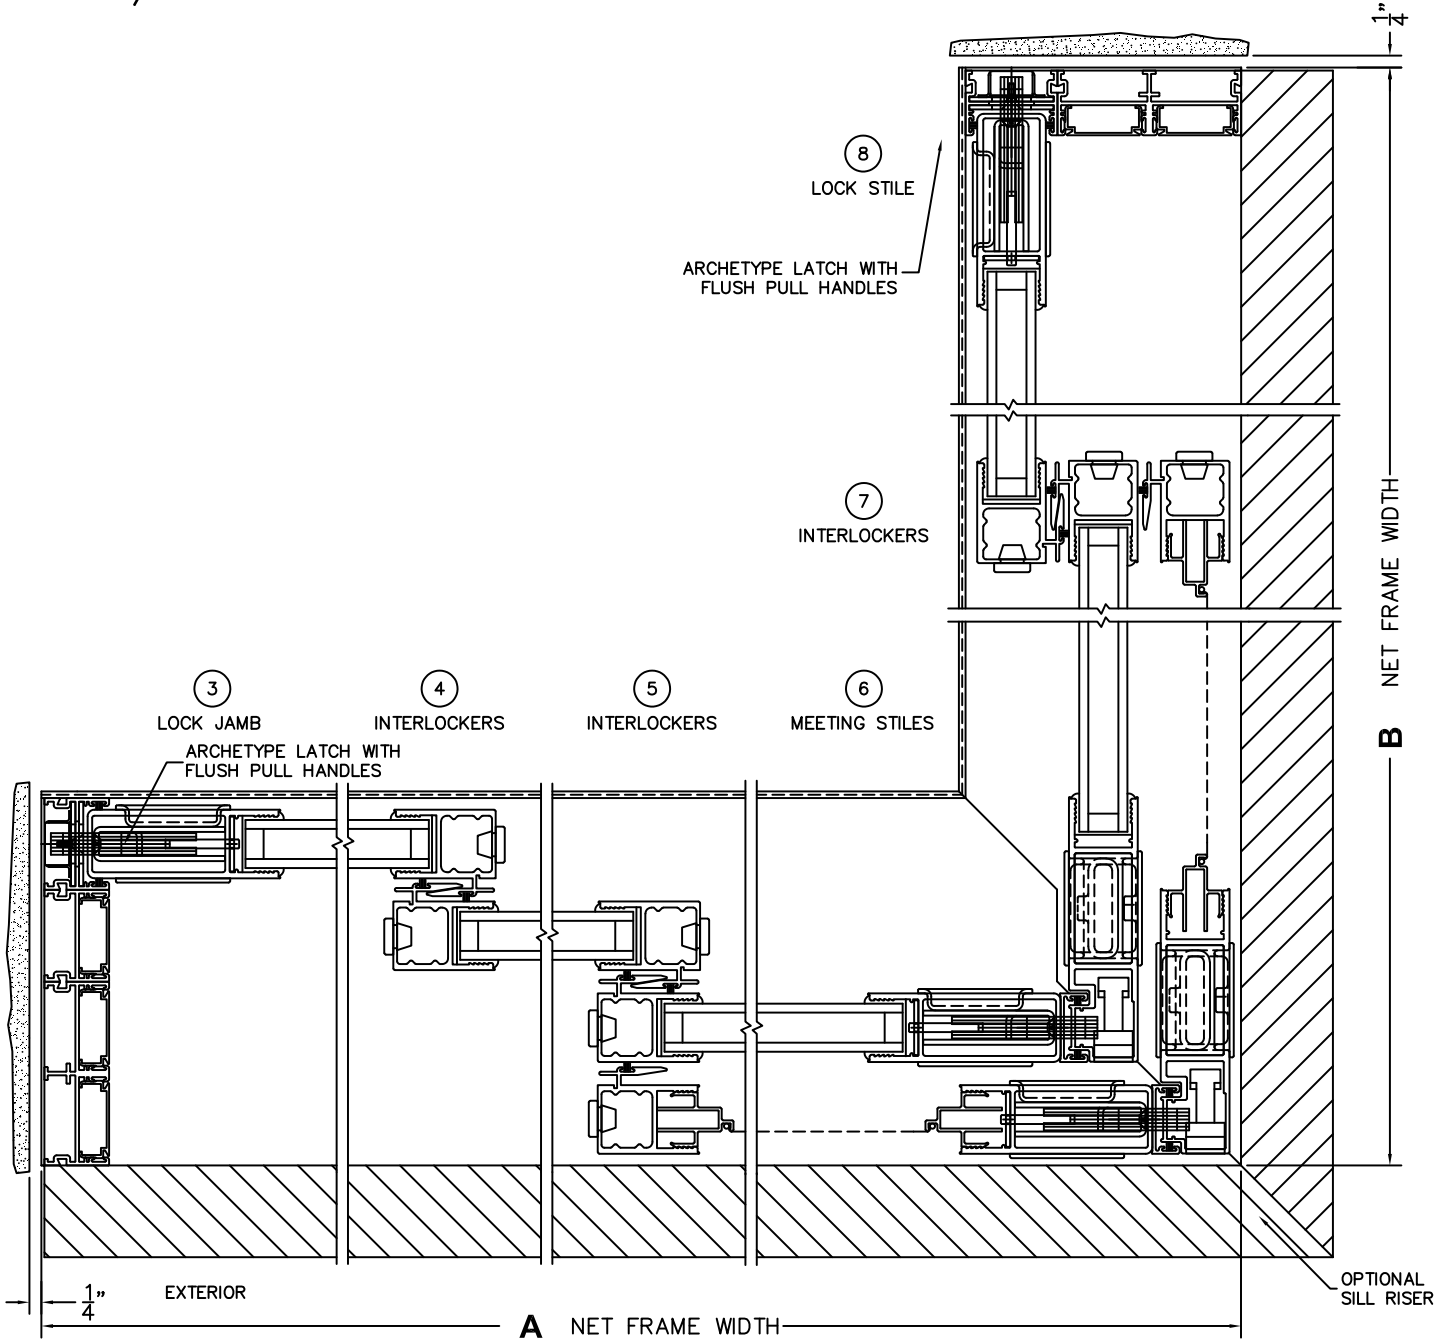

FLEETWOOD
WINDOWS & DOORS
FleetwoodUSA.com

NORWOOD 3070EX M/S
90XXXIXX STANDARD CONFIGURATION
WITH SCREENS

ORDER NO.: -

ITEM NO.:

REQUIRED DEALER INFO.

A(NET FRAME WIDTH)

B(NET FRAME WIDTH)

C(NET FRAME HEIGHT)

SILL PAN HEIGHT (INTERIOR LEG)
(3/4", 1-1/16", 1-7/16" OR 1-7/8")

NOTES:

(USE RULER TO SCALE DIMENSIONS IN INCHES)

SCALE: 1/4

FLEETWOOD
WINDOWS & DOORS
FleetwoodUSA.com

NORWOOD 3070EX M/S
90XXXIXX STANDARD CONFIGURATION
WITH SCREENS

ORDER NO.:

ITEM NO.:

(USE RULER TO SCALE DIMENSIONS IN INCHES)

SCALE: 1/4

FLEETWOOD
 WINDOWS & DOORS
 FleetwoodUSA.com

NORWOOD 3070EX M/S
90XXXIXX STANDARD CONFIGURATION
WITH SCREENS

ORDER NO.:

ITEM NO.:

(USE RULER TO SCALE DIMENSIONS IN INCHES)

SCALE: 1/4