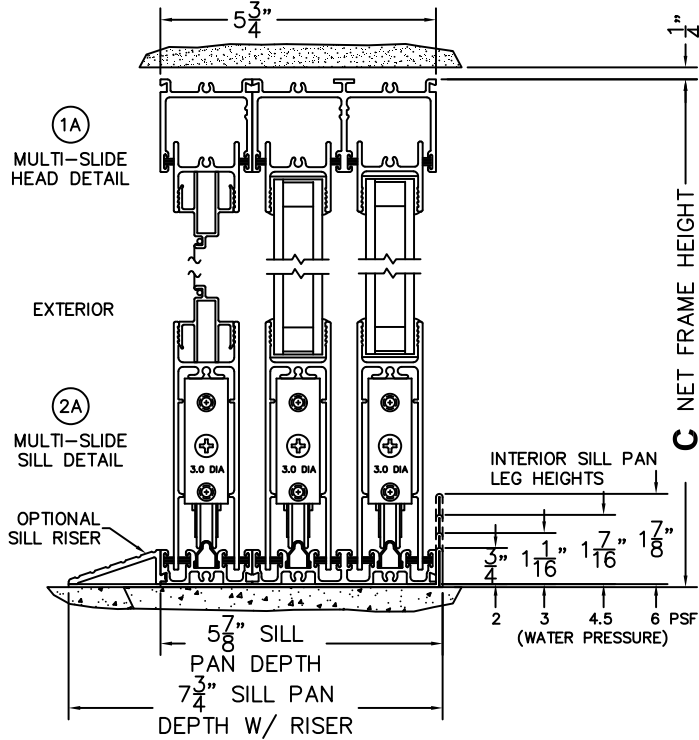

SILL PAN HEIGHT (INTERIOR LEG)
(3/4", 1-1/16", 1-7/16" OR 1-7/8")

NOTES:

(USE RULER TO SCALE DIMENSIONS IN INCHES)

SCALE: 1/4

FLEETWOOD
WINDOWS & DOORS
FleetwoodUSA.com

NORWOOD 3070EX M/S
90XXXIXX STANDARD CONFIGURATION
WITH SCREENS

ORDER NO.:

ITEM NO.:

(USE RULER TO SCALE DIMENSIONS IN INCHES)

SCALE: 1/4

FLEETWOOD
 WINDOWS & DOORS
 FleetwoodUSA.com

NORWOOD 3070EX M/S
90XXXIXX STANDARD CONFIGURATION
WITH SCREENS

ORDER NO.:

ITEM NO.:

(USE RULER TO SCALE DIMENSIONS IN INCHES)

SCALE: 1/4