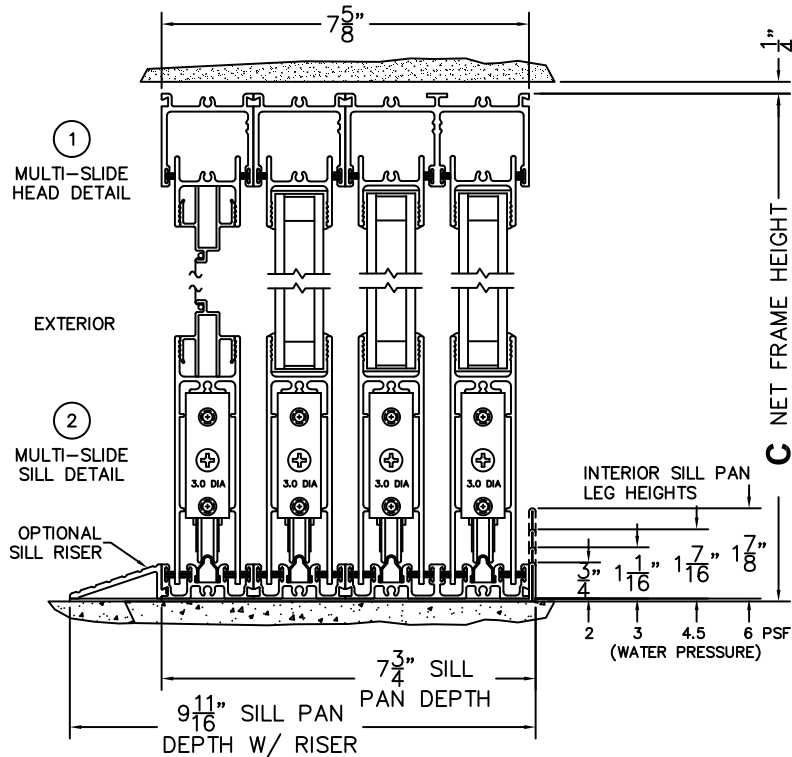

SILL PAN HEIGHT (INTERIOR LEG)
(3/4", 1-1/16", 1-7/16" OR 1-7/8")

NOTES:

(USE RULER TO SCALE DIMENSIONS IN INCHES)

SCALE: 1/4

FLEETWOOD
WINDOWS & DOORS
FleetwoodUSA.com

NORWOOD 3070EX M/S
90XXXIXX STANDARD CONFIGURATION
WITH SCREENS

ORDER NO.:

ITEM NO.:

(USE RULER TO SCALE DIMENSIONS IN INCHES)

SCALE: 1/4

FLEETWOOD
WINDOWS & DOORS
FleetwoodUSA.com

NORWOOD 3070EX M/S
90XXXIXX STANDARD CONFIGURATION
WITH SCREENS

ORDER NO.:

ITEM NO.:

(USE RULER TO SCALE DIMENSIONS IN INCHES)

SCALE: 1/4