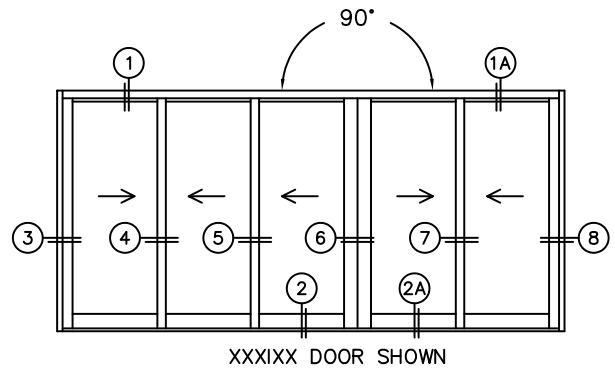

FLEETWOOD
WINDOWS & DOORS
FleetwoodUSA.com

NORWOOD 3070EX M/S
90XXXIXX STANDARD CONFIGURATION
WITH SCREENS

ORDER NO.: -

ITEM NO.:

REQUIRED DEALER INFO.

A(NET FRAME WIDTH)

B(NET FRAME WIDTH)

C(NET FRAME HEIGHT)

SILL PAN HEIGHT (INTERIOR LEG)
(3/4", 1-1/16", 1-7/16" OR 1-7/8")

NOTES:

(USE RULER TO SCALE DIMENSIONS IN INCHES)

SCALE: 1/4

FLEETWOOD
WINDOWS & DOORS
FleetwoodUSA.com

NORWOOD 3070EX M/S
90XXXIXX STANDARD CONFIGURATION
WITH SCREENS

ORDER NO.:

ITEM NO.:

(USE RULER TO SCALE DIMENSIONS IN INCHES)

SCALE: 1/4

FLEETWOOD
WINDOWS & DOORS
FleetwoodUSA.com

NORWOOD 3070EX M/S
90XXXIXX STANDARD CONFIGURATION
WITH SCREENS

ORDER NO.:

ITEM NO.:

(USE RULER TO SCALE DIMENSIONS IN INCHES)

SCALE: 1/4