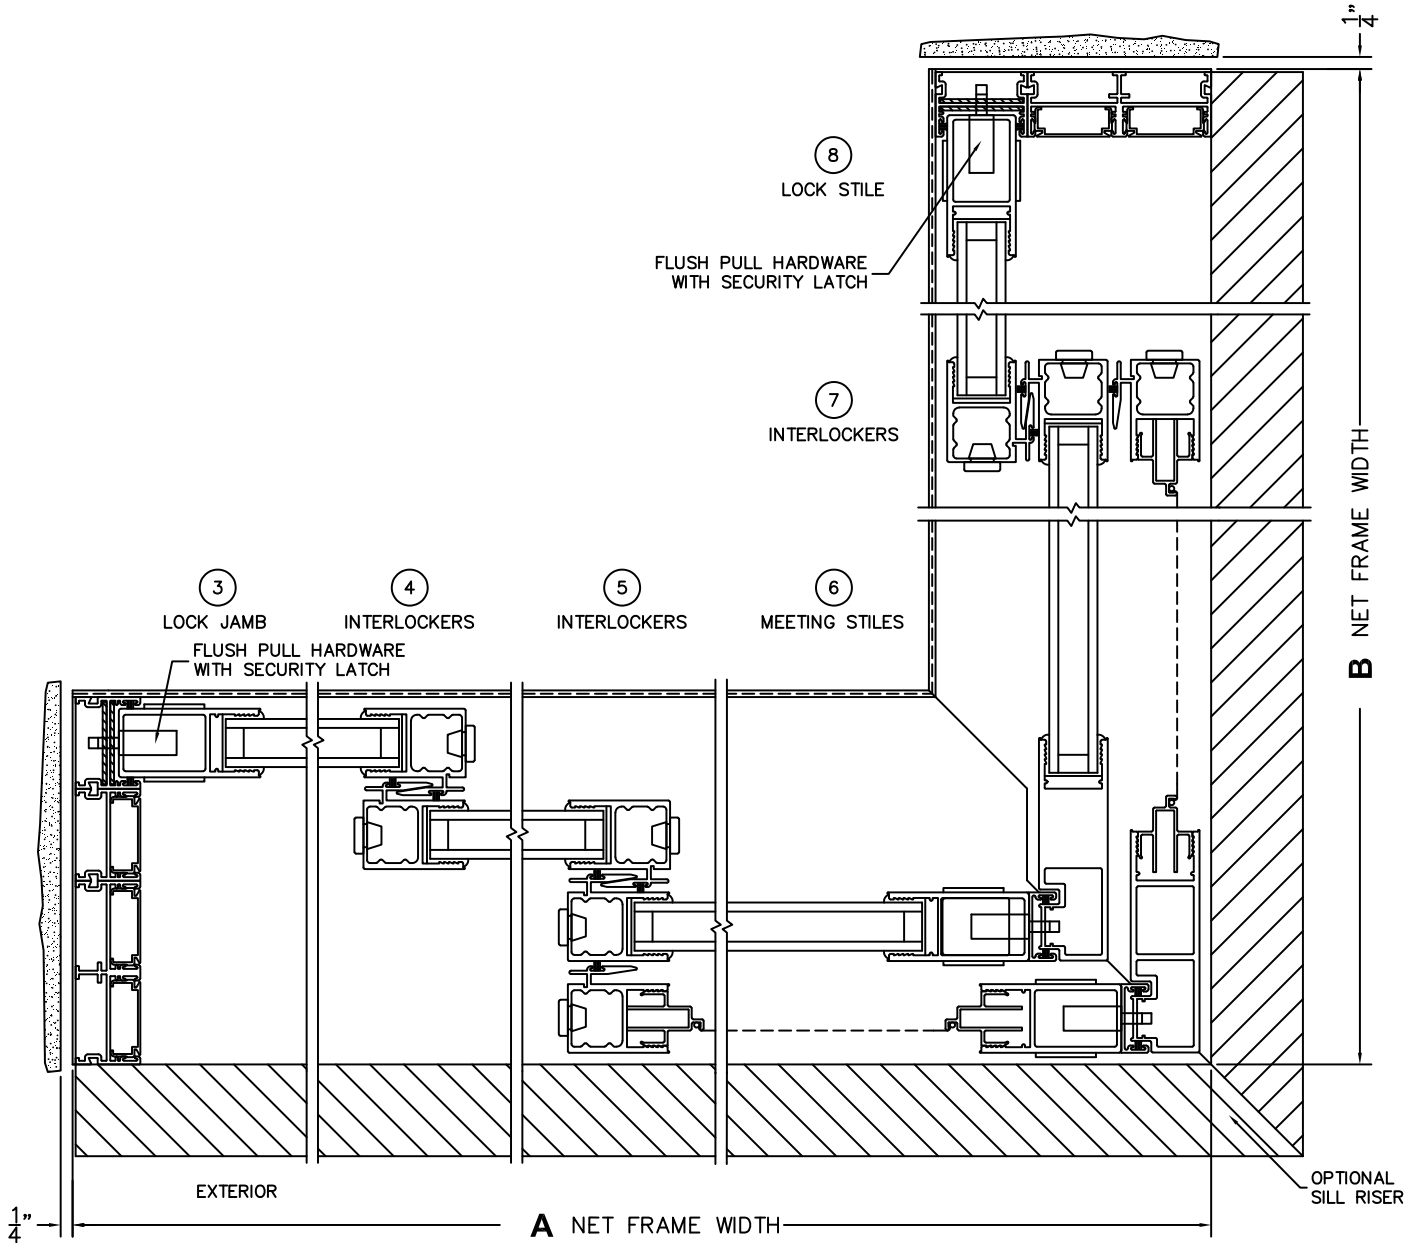

SILL PAN HEIGHT (INTERIOR LEG)
(3/4", 1-1/16", 1-7/16" OR 1-7/8")

NOTES:

(USE RULER TO SCALE DIMENSIONS IN INCHES)

SCALE: 1/4

FLEETWOOD
WINDOWS & DOORS
FleetwoodUSA.com

NORWOOD 3070EX M/S
90XXXIXX STANDARD CONFIGURATION
WITH SCREENS

ORDER NO.:

ITEM NO.:

(USE RULER TO SCALE DIMENSIONS IN INCHES)

SCALE: 1/4

FLEETWOOD
WINDOWS & DOORS
FleetwoodUSA.com

NORWOOD 3070EX M/S
90XXXIXX STANDARD CONFIGURATION
WITH SCREENS

ORDER NO.:

ITEM NO.:

(USE RULER TO SCALE DIMENSIONS IN INCHES)

SCALE: 1/4