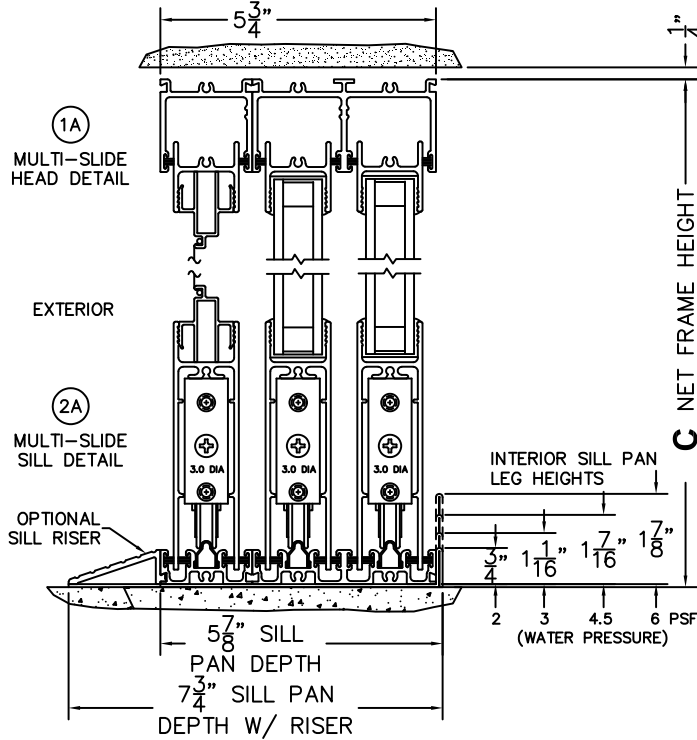

SILL PAN HEIGHT (INTERIOR LEG)
(3/4", 1-1/16", 1-7/16" OR 1-7/8")

NOTES:

(USE RULER TO SCALE DIMENSIONS IN INCHES)

SCALE: 1/4

FLEETWOOD
WINDOWS & DOORS
FleetwoodUSA.com

NORWOOD 3070EX M/S
90XXXIXX STANDARD CONFIGURATION
WITH SCREENS

ORDER NO.:

ITEM NO.:

(USE RULER TO SCALE DIMENSIONS IN INCHES)

SCALE: 1/4

FLEETWOOD
WINDOWS & DOORS
FleetwoodUSA.com

NORWOOD 3070EX M/S
90XXXIXX STANDARD CONFIGURATION
WITH SCREENS

ORDER NO.:

ITEM NO.:

(USE RULER TO SCALE DIMENSIONS IN INCHES)

SCALE: 1/4