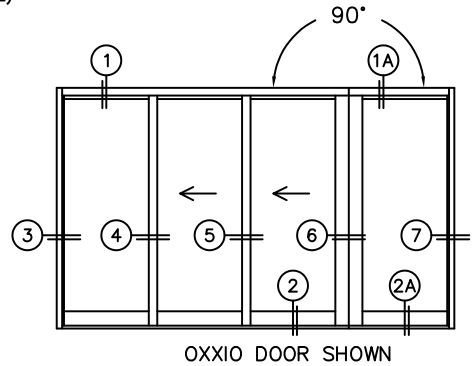

FLEETWOOD
WINDOWS & DOORS
FleetwoodUSA.com

NORWOOD 3070EX M/S
90°XXXIO STANDARD CONFIG.
WITH SCREENS

ORDER NO.:

ITEM NO.:

REQUIRED DEALER INFO.

A(NET FRAME WIDTH)

B(NET FRAME WIDTH)

C(NET FRAME HEIGHT)

SILL PAN HEIGHT(INTERIOR LEG)
(3/4", 1-1/16", 1-7/16" OR 1-7/8")

NOTES:

(USE RULER TO SCALE DIMENSIONS IN INCHES)

SCALE: 1/4

(USE RULER TO SCALE DIMENSIONS IN INCHES)

SCALE: 1/4