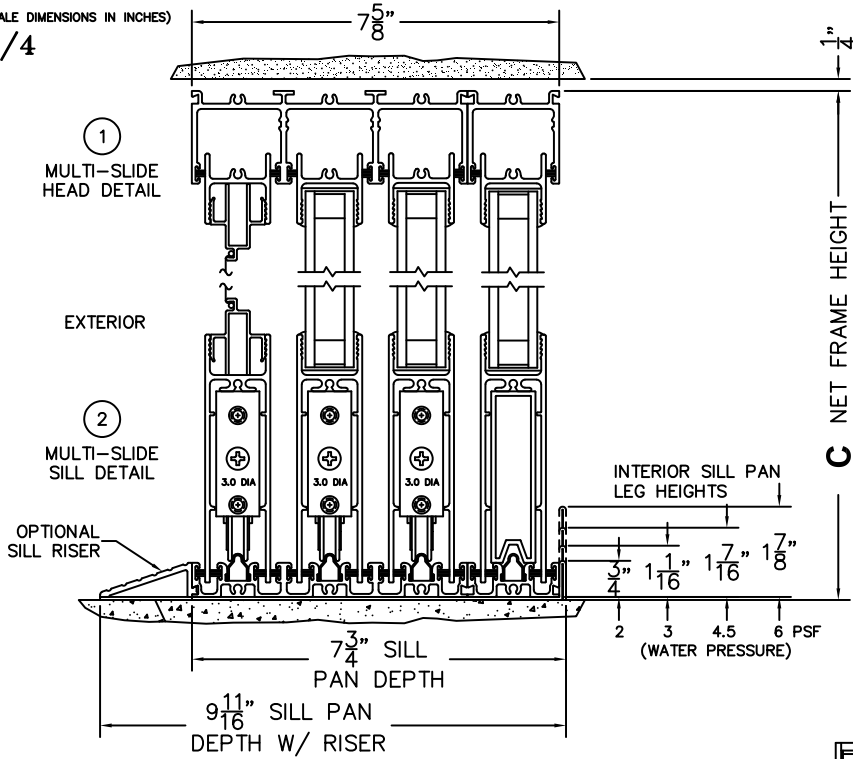

FLEETWOOD
WINDOWS & DOORS
FleetwoodUSA.com

NORWOOD 3070EX M/S
90°XXXIO STANDARD CONFIG.
WITH SCREENS

ORDER NO.:

ITEM NO.:

REQUIRED DEALER INFO.

A(NET FRAME WIDTH)

B(NET FRAME WIDTH)

C(NET FRAME HEIGHT)

SILL PAN HEIGHT(INTERIOR LEG)
(3/4", 1-1/16", 1-7/16" OR 1-7/8")

NOTES:

(USE RULER TO SCALE DIMENSIONS IN INCHES)

SCALE: 1/4

(USE RULER TO SCALE DIMENSIONS IN INCHES)

SCALE: 1/4