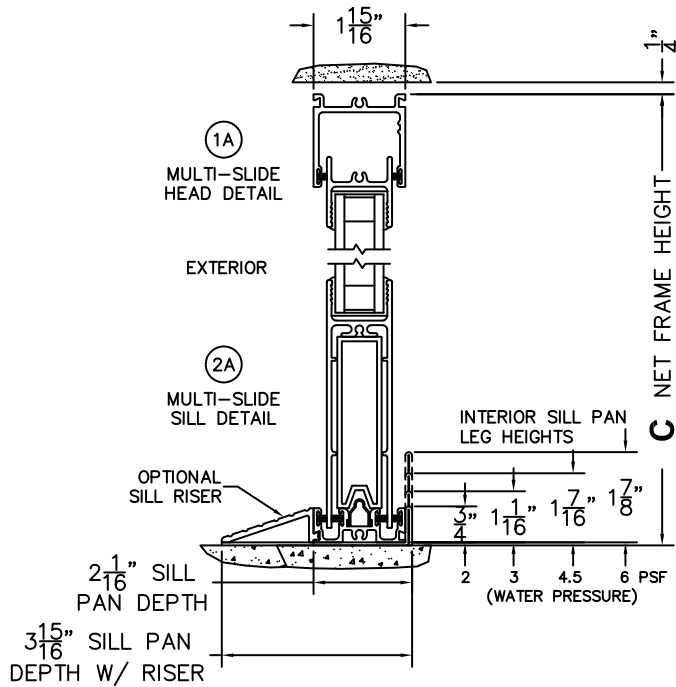

FLEETWOOD
WINDOWS & DOORS
FleetwoodUSA.com

NORWOOD 3070EX M/S
90°XXXIO STANDARD CONFIG.
WITH SCREENS

ORDER NO.:

ITEM NO.:

REQUIRED DEALER INFO.

A(NET FRAME WIDTH)

B(NET FRAME WIDTH)

C(NET FRAME HEIGHT)

SILL PAN HEIGHT(INTERIOR LEG)
(3/4", 1-1/16", 1-7/16" OR 1-7/8")

NOTES:

(USE RULER TO SCALE DIMENSIONS IN INCHES)

SCALE: 1/4

(USE RULER TO SCALE DIMENSIONS IN INCHES)

SCALE: 1/4