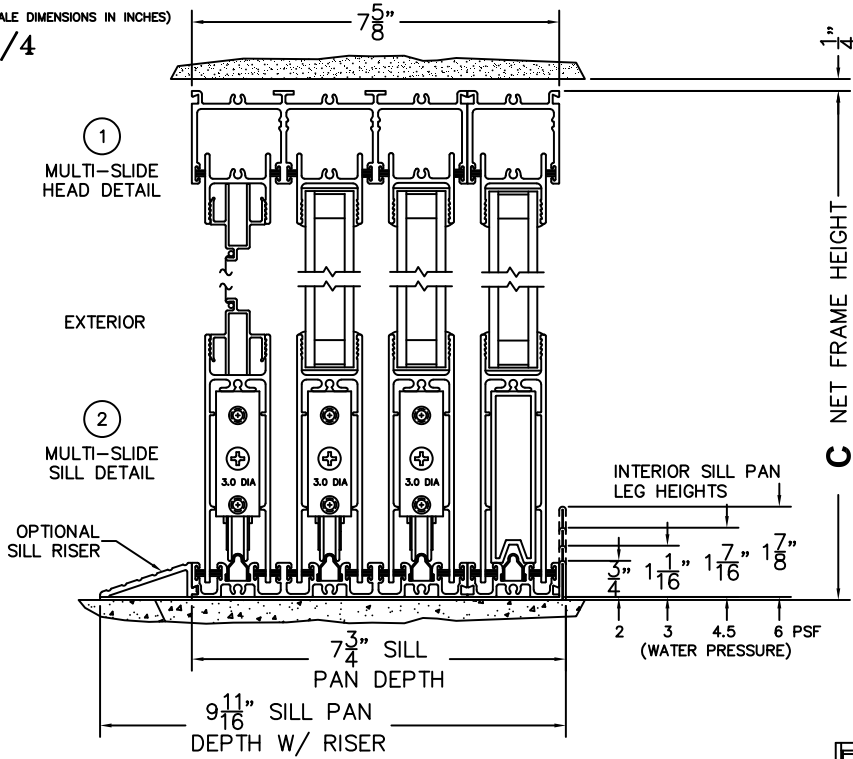

FLEETWOOD
WINDOWS & DOORS
FleetwoodUSA.com

NORWOOD 3070EX M/S
90°XXXIO STANDARD CONFIG.
WITH SCREENS

ORDER NO.:

ITEM NO.:

REQUIRED DEALER INFO.

A(NET FRAME WIDTH)

B(NET FRAME WIDTH)

C(NET FRAME HEIGHT)

SILL PAN HEIGHT (INTERIOR LEG)
(3/4", 1-1/16", 1-7/16" OR 1-7/8")

NOTES:

(USE RULER TO SCALE DIMENSIONS IN INCHES)

SCALE: 1/4

(USE RULER TO SCALE DIMENSIONS IN INCHES)

SCALE: 1/4