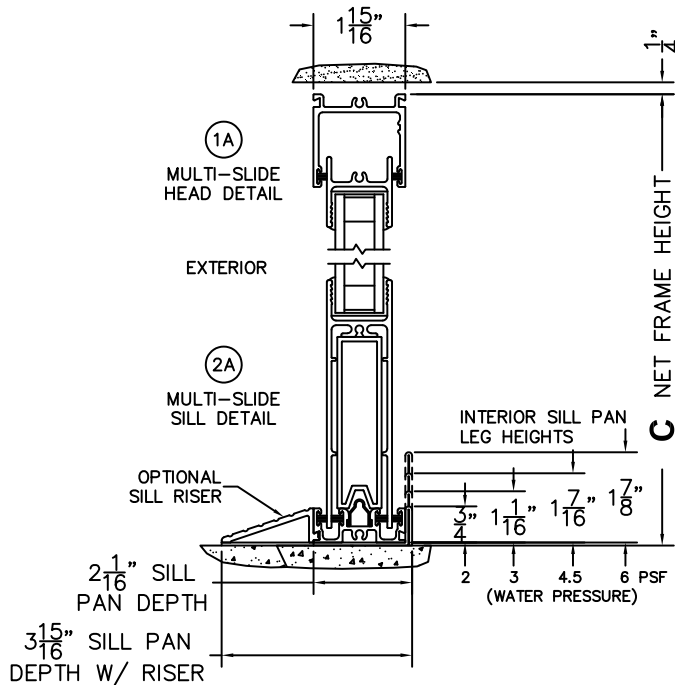

FLEETWOOD
WINDOWS & DOORS
FleetwoodUSA.com

NORWOOD 3070EX M/S
90°XXXIO STANDARD CONFIG.
WITH SCREENS

ORDER NO.:

ITEM NO.:

REQUIRED DEALER INFO.

A(NET FRAME WIDTH)

B(NET FRAME WIDTH)

C(NET FRAME HEIGHT)

SILL PAN HEIGHT (INTERIOR LEG)
(3/4", 1-1/16", 1-7/16" OR 1-7/8")

NOTES:

(USE RULER TO SCALE DIMENSIONS IN INCHES)

SCALE: 1/4

(USE RULER TO SCALE DIMENSIONS IN INCHES)

SCALE: 1/4