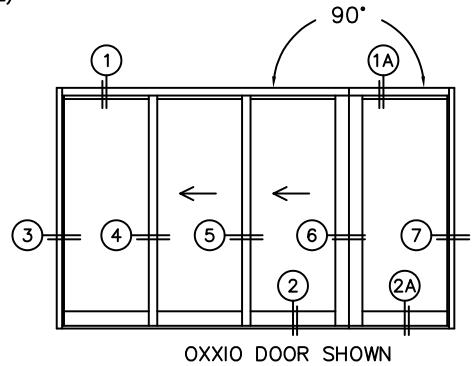

FLEETWOOD
WINDOWS & DOORS
FleetwoodUSA.com

NORWOOD 3070EX M/S
90°XXXIO STANDARD CONFIG.
WITH SCREENS

ORDER NO.:

ITEM NO.:

REQUIRED DEALER INFO.

A(NET FRAME WIDTH)

B(NET FRAME WIDTH)

C(NET FRAME HEIGHT)

SILL PAN HEIGHT (INTERIOR LEG)
(3/4", 1-1/16", 1-7/16" OR 1-7/8")

NOTES:

(USE RULER TO SCALE DIMENSIONS IN INCHES)

SCALE: 1/4

(USE RULER TO SCALE DIMENSIONS IN INCHES)

SCALE: 1/4