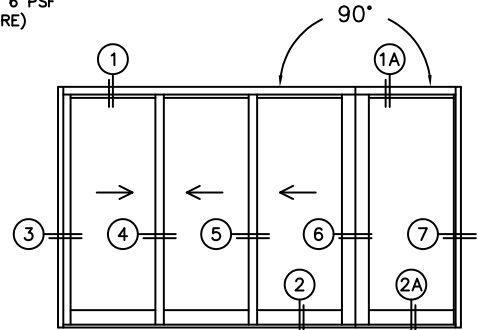

FLEETWOOD
WINDOWS & DOORS
FleetwoodUSA.com

NORWOOD 3070EX M/S
90°XXXIO CUSTOM CONFIG.
NO SCREENS

ORDER NO.:

ITEM NO.:

REQUIRED DEALER INFO.

A(NET FRAME WIDTH)

B(NET FRAME WIDTH)

C(NET FRAME HEIGHT)

SILL PAN HEIGHT(INTERIOR LEG)
(3/4", 1-1/16", 1-7/16" OR 1-7/8")

NOTES:

(USE RULER TO SCALE DIMENSIONS IN INCHES)

SCALE: 1/4

XXXIO DOOR SHOWN

(USE RULER TO SCALE DIMENSIONS IN INCHES)

SCALE: 1/4