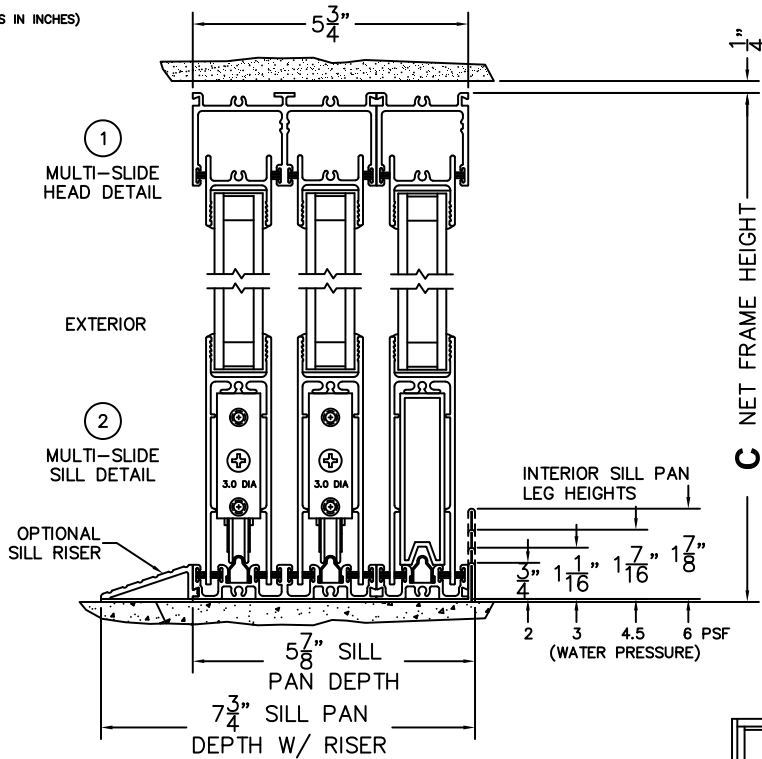

FLEETWOOD
WINDOWS & DOORS
FleetwoodUSA.com

NORWOOD 3070EX M/S
90°XXXIO CUSTOM CONFIG.
NO SCREENS

ORDER NO.:

ITEM NO.:

REQUIRED DEALER INFO.

A(NET FRAME WIDTH)

B(NET FRAME WIDTH)

C(NET FRAME HEIGHT)

SILL PAN HEIGHT(INTERIOR LEG)
(3/4", 1-1/16", 1-7/16" OR 1-7/8")

NOTES:

(USE RULER TO SCALE DIMENSIONS IN INCHES)

SCALE: 1/4

XXXIO DOOR SHOWN

(USE RULER TO SCALE DIMENSIONS IN INCHES)

SCALE: 1/4