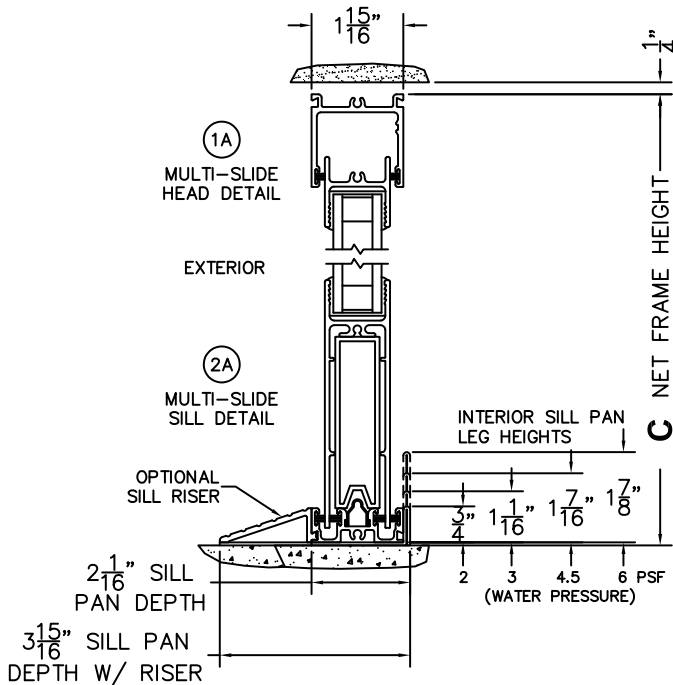

SILL PAN HEIGHT(INTERIOR LEG)
(3/4", 1-1/16", 1-7/16" OR 1-7/8")

NOTES:

(USE RULER TO SCALE DIMENSIONS IN INCHES)

SCALE: 1/4

XXXIO DOOR SHOWN

(USE RULER TO SCALE DIMENSIONS IN INCHES)

SCALE: 1/4