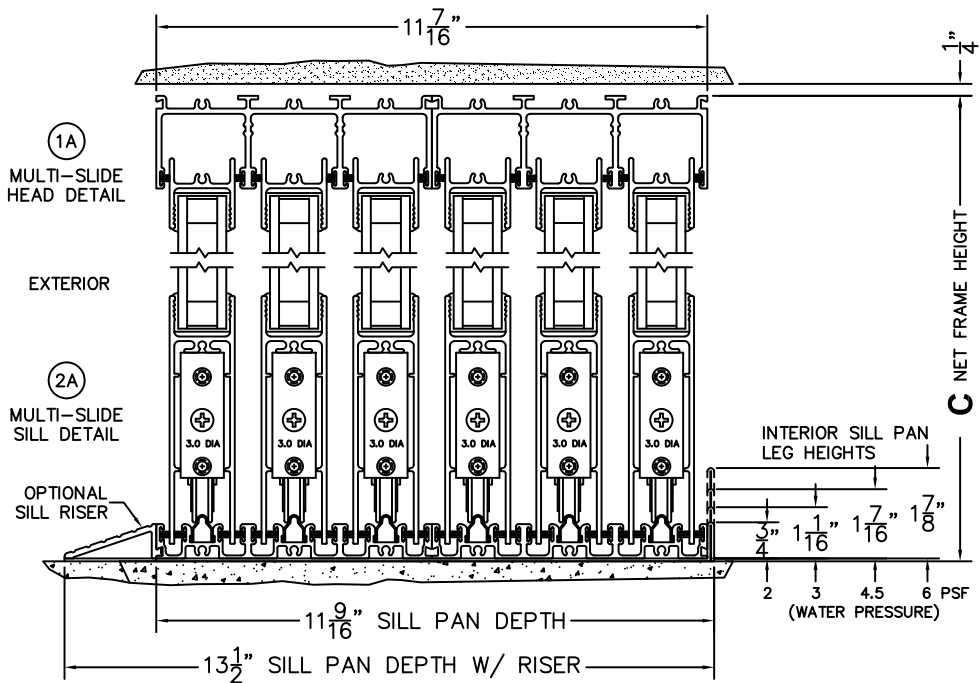

SILL PAN HEIGHT (INTERIOR LEG)
(3/4", 1-1/16", 1-7/16" OR 1-7/8")

NOTES:

(USE RULER TO SCALE DIMENSIONS IN INCHES)

SCALE: 1/4

XXIXXXXXX DOOR SHOWN

FLEETWOOD
WINDOWS & DOORS
FleetwoodUSA.com

NORWOOD 3070EX M/S
90°XXIXXXXP STANDARD CONFIGURATION
WITH SCREENS

ORDER NO.:

ITEM NO.:

(USE RULER TO SCALE DIMENSIONS IN INCHES)

SCALE: 1/4

FLEETWOOD
WINDOWS & DOORS
FleetwoodUSA.com

NORWOOD 3070EX M/S
90°XXXXXXXX STANDARD CONFIGURATION
WITH SCREENS

ORDER NO.:

ITEM NO.:

REQUIRED DEALER INFO.

A(NET FRAME WIDTH)

B(NET FRAME WIDTH)

C(NET FRAME HEIGHT)

SILL PAN HEIGHT(INTERIOR LEG)
(3/4", 1-1/16", 1-7/16" OR 1-7/8")

NOTES:

(USE RULER TO SCALE DIMENSIONS IN INCHES)

SCALE: 1/4