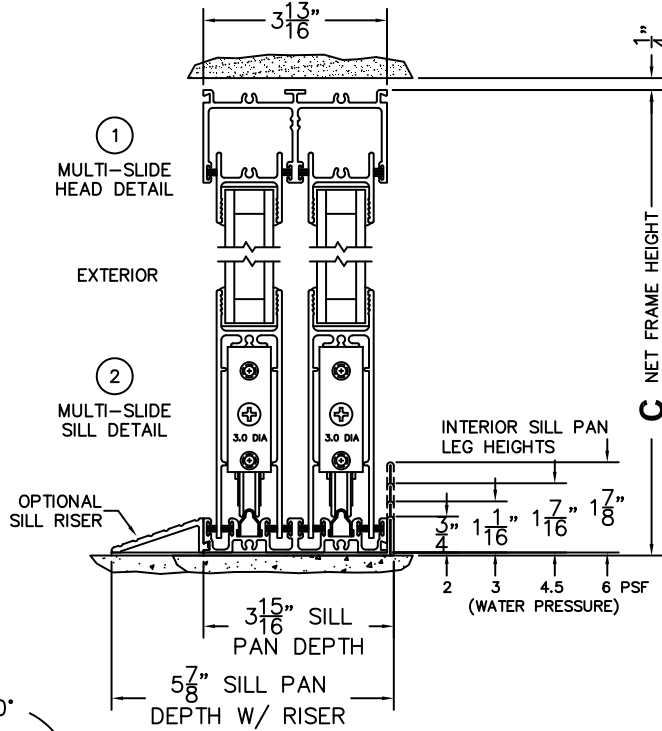

FLEETWOOD
WINDOWS & DOORS
FleetwoodUSA.com

NORWOOD 3070EX M/S
90°XXIXXXXXX STANDARD CONFIGURATION
WITH SCREENS

ORDER NO.:

ITEM NO.:

REQUIRED DEALER INFO.

A(NET FRAME WIDTH)

B(NET FRAME WIDTH)

C(NET FRAME HEIGHT)

SILL PAN HEIGHT (INTERIOR LEG)
(3/4", 1-1/16", 1-7/16" OR 1-7/8")

NOTES:

(USE RULER TO SCALE DIMENSIONS IN INCHES)

SCALE: 1/4

XXIXXXXXX DOOR SHOWN

FLEETWOOD
WINDOWS & DOORS
FleetwoodUSA.com

NORWOOD 3070EX M/S
90°XXIXXXXP STANDARD CONFIGURATION
WITH SCREENS

ORDER NO.:

ITEM NO.:

(USE RULER TO SCALE DIMENSIONS IN INCHES)

SCALE: 1/4

FLEETWOOD
WINDOWS & DOORS
FleetwoodUSA.com

NORWOOD 3070EX M/S
90°XXXXXXXX STANDARD CONFIGURATION
WITH SCREENS

ORDER NO.:

ITEM NO.:

REQUIRED DEALER INFO.

A(NET FRAME WIDTH)

B(NET FRAME WIDTH)

C(NET FRAME HEIGHT)

SILL PAN HEIGHT(INTERIOR LEG)
(3/4", 1-1/16", 1-7/16" OR 1-7/8")

NOTES:

(USE RULER TO SCALE DIMENSIONS IN INCHES)

SCALE: 1/4