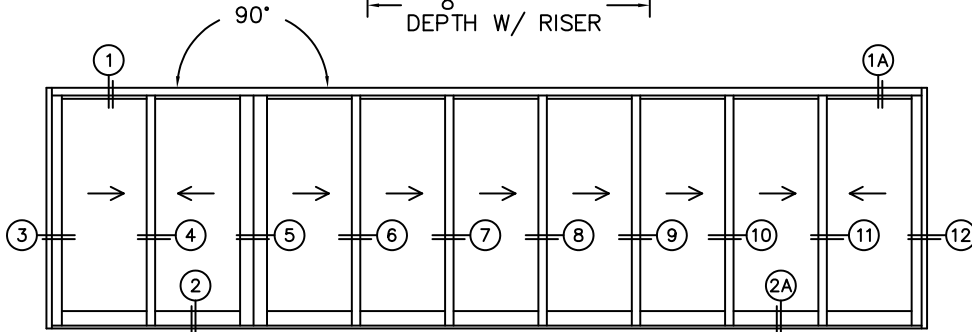

FLEETWOOD
WINDOWS & DOORS
FleetwoodUSA.com

NORWOOD 3070EX M/S
90°XXIXXXXXX STANDARD CONFIGURATION
WITH SCREENS

ORDER NO.:

ITEM NO.:

REQUIRED DEALER INFO.

A(NET FRAME WIDTH)

B(NET FRAME WIDTH)

C(NET FRAME HEIGHT)

SILL PAN HEIGHT (INTERIOR LEG)
(3/4", 1-1/16", 1-7/16" OR 1-7/8")

NOTES:

(USE RULER TO SCALE DIMENSIONS IN INCHES)

SCALE: 1/4

XXIXXXXXX DOOR SHOWN

FLEETWOOD
WINDOWS & DOORS
FleetwoodUSA.com

NORWOOD 3070EX M/S
90°XXIXXXXP STANDARD CONFIGURATION
WITH SCREENS

ORDER NO.:

ITEM NO.:

(USE RULER TO SCALE DIMENSIONS IN INCHES)

SCALE: 1/4

FLEETWOOD
WINDOWS & DOORS
FleetwoodUSA.com

NORWOOD 3070EX M/S
90°XXXXXXXX STANDARD CONFIGURATION
WITH SCREENS

ORDER NO.:

ITEM NO.:

REQUIRED DEALER INFO.

A(NET FRAME WIDTH)

B(NET FRAME WIDTH)

C(NET FRAME HEIGHT)

SILL PAN HEIGHT(INTERIOR LEG)
(3/4", 1-1/16", 1-7/16" OR 1-7/8")

NOTES:

(USE RULER TO SCALE DIMENSIONS IN INCHES)

SCALE: 1/4