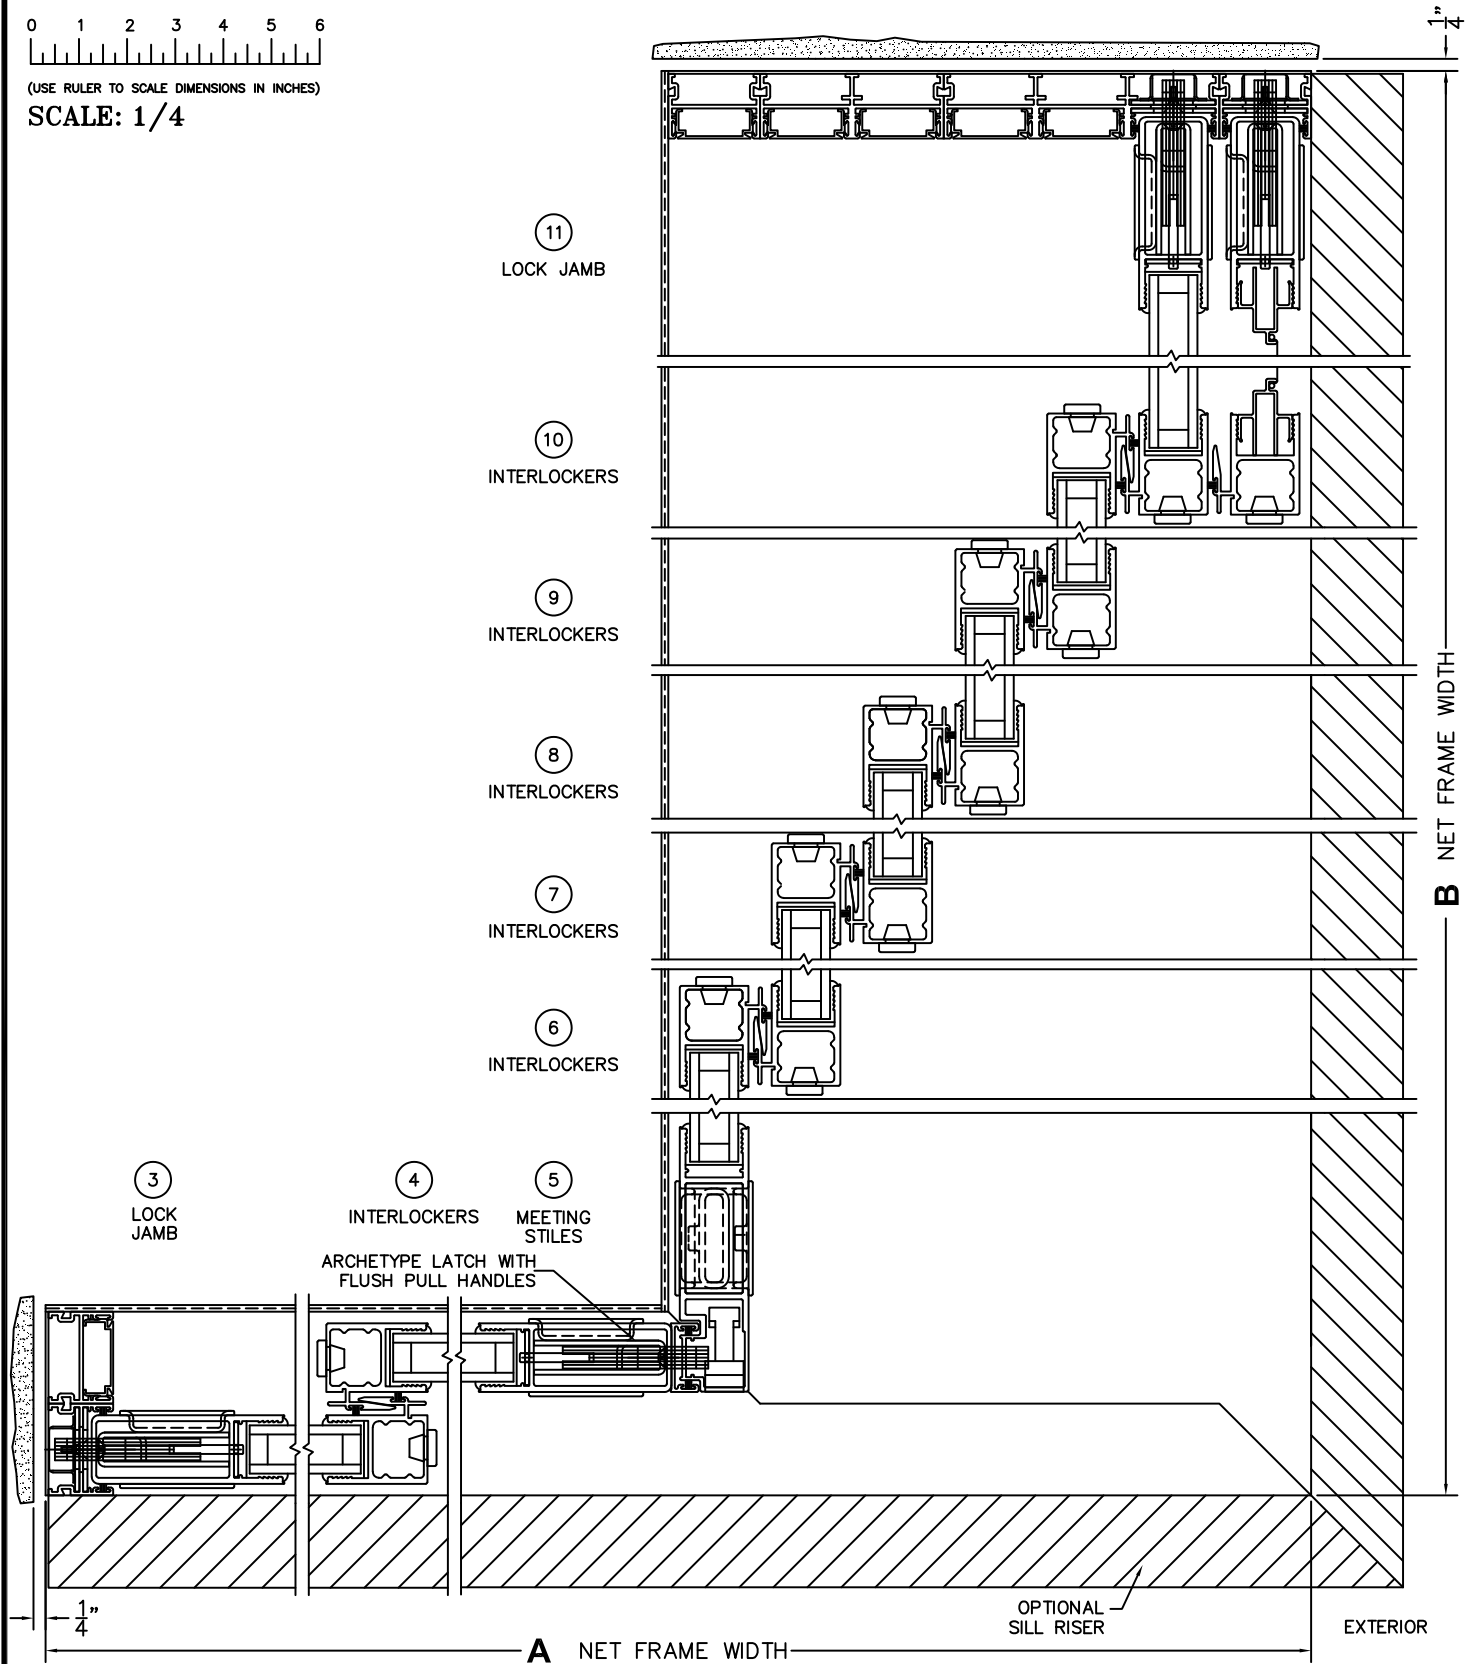

FLEETWOOD
WINDOWS & DOORS
FleetwoodUSA.com

NORWOOD 3070EX M/S
90°XXIXXXXXX STANDARD CONFIGURATION
WITH SCREENS

ORDER NO.:

ITEM NO.:

REQUIRED DEALER INFO.

A(NET FRAME WIDTH)

B(NET FRAME WIDTH)

C(NET FRAME HEIGHT)

SILL PAN HEIGHT (INTERIOR LEG)
(3/4", 1-1/16", 1-7/16" OR 1-7/8")

NOTES:

(USE RULER TO SCALE DIMENSIONS IN INCHES)

SCALE: 1/4

XXIXXXXXX DOOR SHOWN

FLEETWOOD
WINDOWS & DOORS
FleetwoodUSA.com

NORWOOD 3070EX M/S
90°XXIXXXXP STANDARD CONFIGURATION
WITH SCREENS

ORDER NO.:

ITEM NO.:

(USE RULER TO SCALE DIMENSIONS IN INCHES)

SCALE: 1/4

FLEETWOOD
WINDOWS & DOORS
FleetwoodUSA.com

NORWOOD 3070EX M/S
90°XXXXXXXX STANDARD CONFIGURATION
WITH SCREENS

ORDER NO.:

ITEM NO.:

REQUIRED DEALER INFO.

A(NET FRAME WIDTH)

B(NET FRAME WIDTH)

C(NET FRAME HEIGHT)

SILL PAN HEIGHT(INTERIOR LEG)
(3/4", 1-1/16", 1-7/16" OR 1-7/8")

NOTES:

(USE RULER TO SCALE DIMENSIONS IN INCHES)

SCALE: 1/4