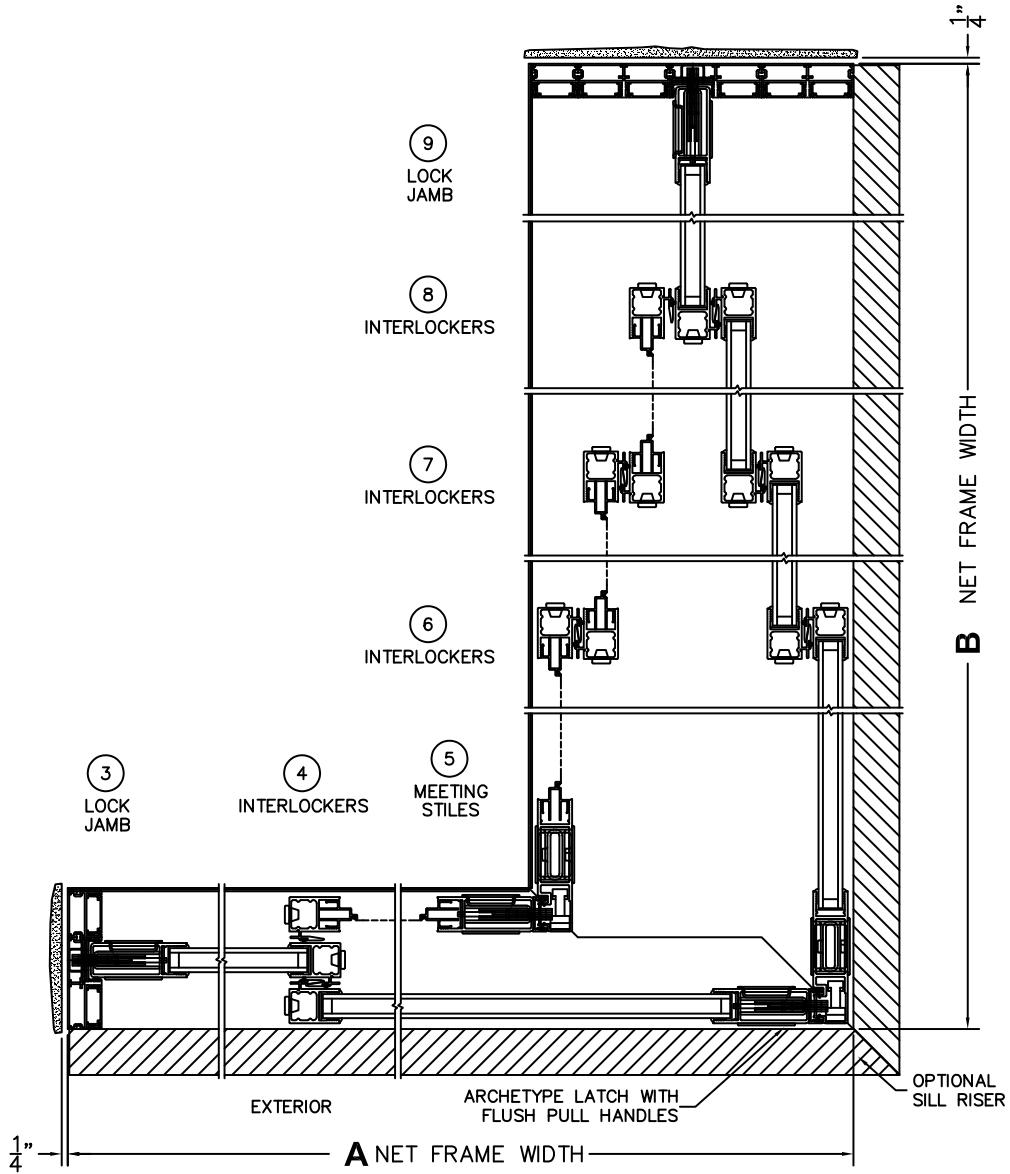

SILL PAN HEIGHT (INTERIOR LEG)
(3/4", 1-1/16", 1-7/16" OR 1-7/8")

NOTES:

(USE RULER TO SCALE DIMENSIONS IN INCHES)

SCALE: 1/4

XXIXXXX DOOR SHOWN

FLEETWOOD
WINDOWS & DOORS
FleetwoodUSA.com

NORWOOD 3070EX M/S
90°XXIXXXX STANDARD CONFIG.
WITH SCREENS

ORDER NO.:

ITEM NO.:

(USE RULER TO SCALE DIMENSIONS IN INCHES)

SCALE: 1/8

FLEETWOOD
WINDOWS & DOORS
FleetwoodUSA.com

NORWOOD 3070EX M/S
90°XXIXXXX STANDARD CONFIG.
WITH SCREENS

ORDER NO.:

ITEM NO.:

(USE RULER TO SCALE DIMENSIONS IN INCHES)

SCALE: 1/4