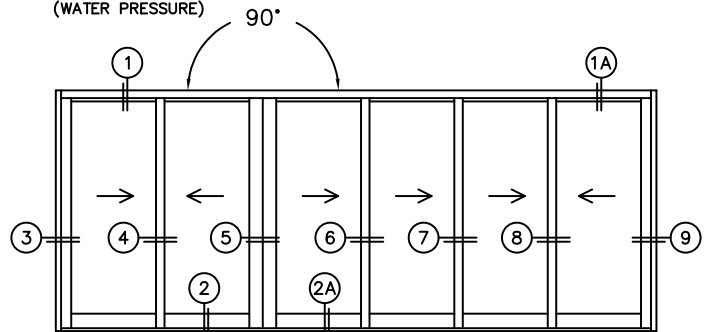

SILL PAN HEIGHT (INTERIOR LEG)
(3/4", 1-1/16", 1-7/16" OR 1-7/8")

NOTES:

(USE RULER TO SCALE DIMENSIONS IN INCHES)

SCALE: 1/4

XXIXXXX DOOR SHOWN

FLEETWOOD
WINDOWS & DOORS
FleetwoodUSA.com

NORWOOD 3070EX M/S
90°XXIXXXX STANDARD CONFIG.
WITH SCREENS

ORDER NO.:

ITEM NO.:

(USE RULER TO SCALE DIMENSIONS IN INCHES)

SCALE: 1/8

FLEETWOOD
WINDOWS & DOORS
FleetwoodUSA.com

NORWOOD 3070EX M/S
90°XXIXXXX STANDARD CONFIG.
WITH SCREENS

ORDER NO.:

ITEM NO.:

(USE RULER TO SCALE DIMENSIONS IN INCHES)

SCALE: 1/4