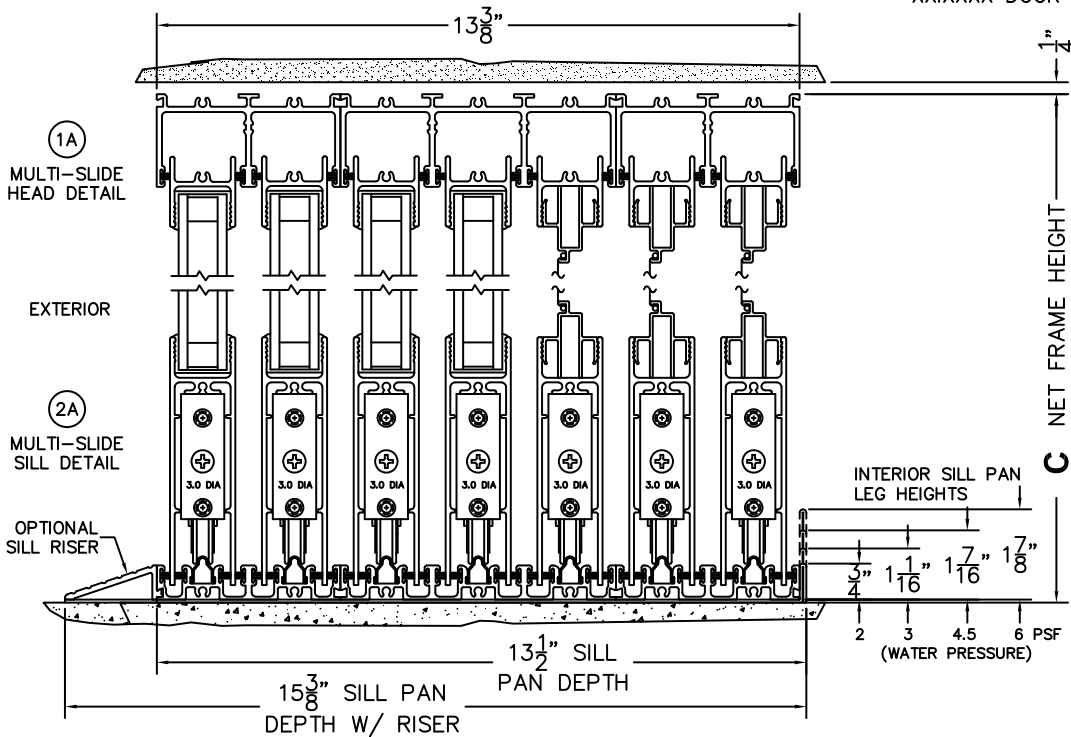

SILL PAN HEIGHT (INTERIOR LEG)
(3/4", 1-1/16", 1-7/16" OR 1-7/8")

NOTES:

(USE RULER TO SCALE DIMENSIONS IN INCHES)

SCALE: 1/4

XXIXXXX DOOR SHOWN

FLEETWOOD
WINDOWS & DOORS
FleetwoodUSA.com

NORWOOD 3070EX M/S
90°XXIXXXX STANDARD CONFIG.
WITH SCREENS

ORDER NO.:

ITEM NO.:

(USE RULER TO SCALE DIMENSIONS IN INCHES)

SCALE: 1/8

FLEETWOOD
WINDOWS & DOORS
FleetwoodUSA.com

NORWOOD 3070EX M/S
90°XXIXXXX STANDARD CONFIG.
WITH SCREENS

ORDER NO.:

ITEM NO.:

(USE RULER TO SCALE DIMENSIONS IN INCHES)

SCALE: 1/4