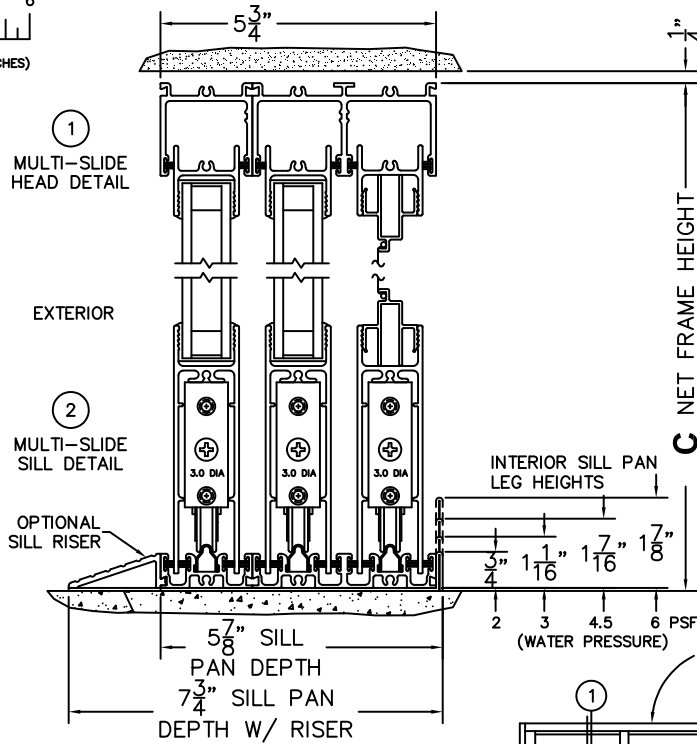

FLEETWOOD
WINDOWS & DOORS
FleetwoodUSA.com

NORWOOD 3070EX M/S
90°XXIXXXX STANDARD CONFIG.
WITH SCREENS

ORDER NO.: -

ITEM NO.:

REQUIRED DEALER INFO.

A(NET FRAME WIDTH)

B(NET FRAME WIDTH)

C(NET FRAME HEIGHT)

SILL PAN HEIGHT (INTERIOR LEG)
(3/4", 1-1/16", 1-7/16" OR 1-7/8")

NOTES:

(USE RULER TO SCALE DIMENSIONS IN INCHES)

SCALE: 1/4

XXIXXXX DOOR SHOWN

FLEETWOOD
WINDOWS & DOORS
FleetwoodUSA.com

NORWOOD 3070EX M/S
90°XXIXXXX STANDARD CONFIG.
WITH SCREENS

ORDER NO.:

ITEM NO.:

(USE RULER TO SCALE DIMENSIONS IN INCHES)

SCALE: 1/8

FLEETWOOD
WINDOWS & DOORS
FleetwoodUSA.com

NORWOOD 3070EX M/S
90°XXIXXXX STANDARD CONFIG.
WITH SCREENS

ORDER NO.:

ITEM NO.:

(USE RULER TO SCALE DIMENSIONS IN INCHES)

SCALE: 1/4