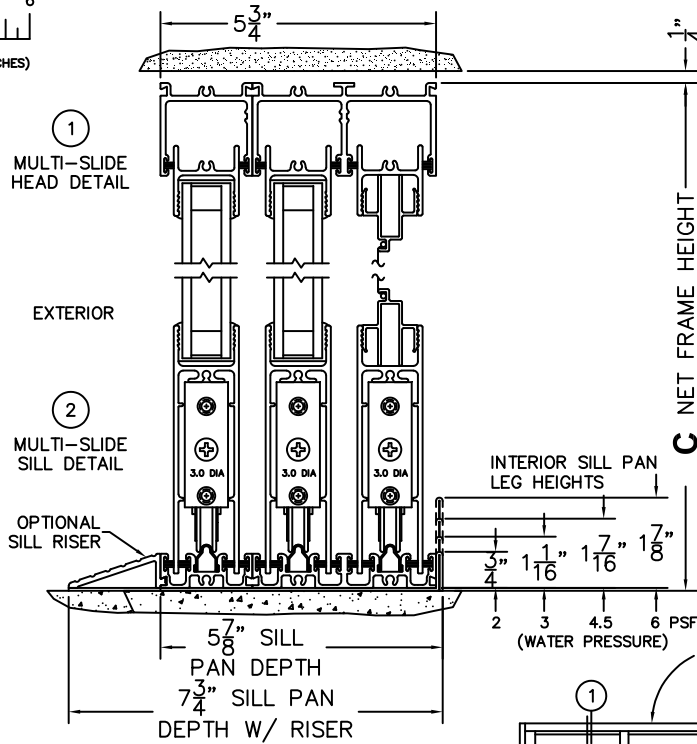

FLEETWOOD
WINDOWS & DOORS
FleetwoodUSA.com

NORWOOD 3070EX M/S
90°XXIXXXX STANDARD CONFIG.
WITH SCREENS

ORDER NO.: -

ITEM NO.:

REQUIRED DEALER INFO.

A(NET FRAME WIDTH)

B(NET FRAME WIDTH)

C(NET FRAME HEIGHT)

SILL PAN HEIGHT (INTERIOR LEG)
(3/4", 1-1/16", 1-7/16" OR 1-7/8")

NOTES:

(USE RULER TO SCALE DIMENSIONS IN INCHES)

SCALE: 1/4

XXIXXXX DOOR SHOWN

FLEETWOOD
WINDOWS & DOORS
FleetwoodUSA.com

NORWOOD 3070EX M/S
90°XXIXXXX STANDARD CONFIG.
WITH SCREENS

ORDER NO.:

ITEM NO.:

(USE RULER TO SCALE DIMENSIONS IN INCHES)

SCALE: 1/8

FLEETWOOD
WINDOWS & DOORS
FleetwoodUSA.com

NORWOOD 3070EX M/S
90°XXIXXXX STANDARD CONFIG.
WITH SCREENS

ORDER NO.:

ITEM NO.:

(USE RULER TO SCALE DIMENSIONS IN INCHES)

SCALE: 1/4