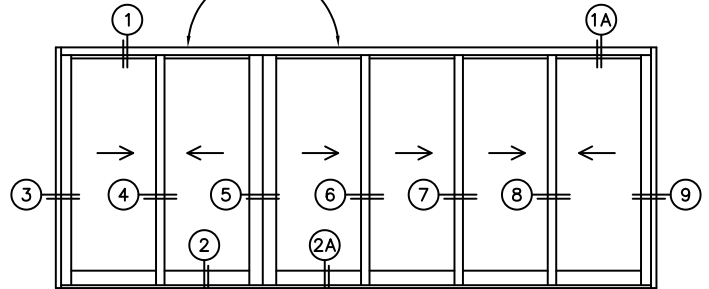

FLEETWOOD
WINDOWS & DOORS
FleetwoodUSA.com

NORWOOD 3070EX M/S
90°XXIXXXX STANDARD CONFIG.
WITH SCREENS

ORDER NO.: -

ITEM NO.:

REQUIRED DEALER INFO.

A(NET FRAME WIDTH)

B(NET FRAME WIDTH)

C(NET FRAME HEIGHT)

SILL PAN HEIGHT (INTERIOR LEG)
(3/4", 1-1/16", 1-7/16" OR 1-7/8")

NOTES:

(USE RULER TO SCALE DIMENSIONS IN INCHES)

SCALE: 1/4

XXIXXXX DOOR SHOWN

FLEETWOOD
WINDOWS & DOORS
FleetwoodUSA.com

NORWOOD 3070EX M/S
90°XXIXXXX STANDARD CONFIG.
WITH SCREENS

ORDER NO.:

ITEM NO.:

(USE RULER TO SCALE DIMENSIONS IN INCHES)

SCALE: 1/8

FLEETWOOD
WINDOWS & DOORS
FleetwoodUSA.com

NORWOOD 3070EX M/S
90°XXIXXXX STANDARD CONFIG.
WITH SCREENS

ORDER NO.:

ITEM NO.:

(USE RULER TO SCALE DIMENSIONS IN INCHES)

SCALE: 1/4