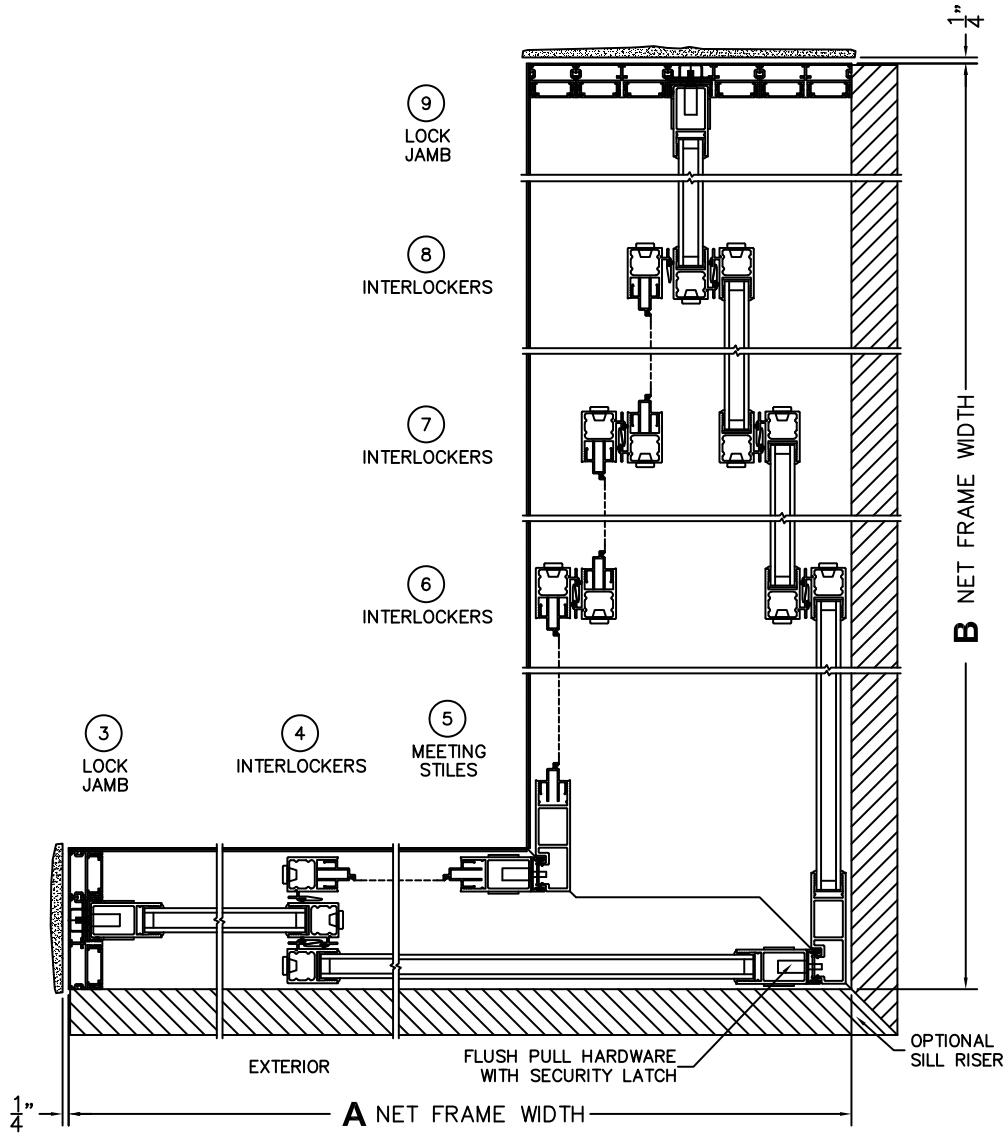

SILL PAN HEIGHT (INTERIOR LEG)
(3/4", 1-1/16", 1-7/16" OR 1-7/8")

NOTES:

(USE RULER TO SCALE DIMENSIONS IN INCHES)

SCALE: 1/4

XXIXXXX DOOR SHOWN

FLEETWOOD
WINDOWS & DOORS
FleetwoodUSA.com

NORWOOD 3070EX M/S
90°XXIXXXX STANDARD CONFIG.
WITH SCREENS

ORDER NO.:

ITEM NO.:

(USE RULER TO SCALE DIMENSIONS IN INCHES)

SCALE: 1/8

FLEETWOOD
WINDOWS & DOORS
FleetwoodUSA.com

NORWOOD 3070EX M/S
90°XXIXXXX STANDARD CONFIG.
WITH SCREENS

ORDER NO.:

ITEM NO.:

(USE RULER TO SCALE DIMENSIONS IN INCHES)

SCALE: 1/4