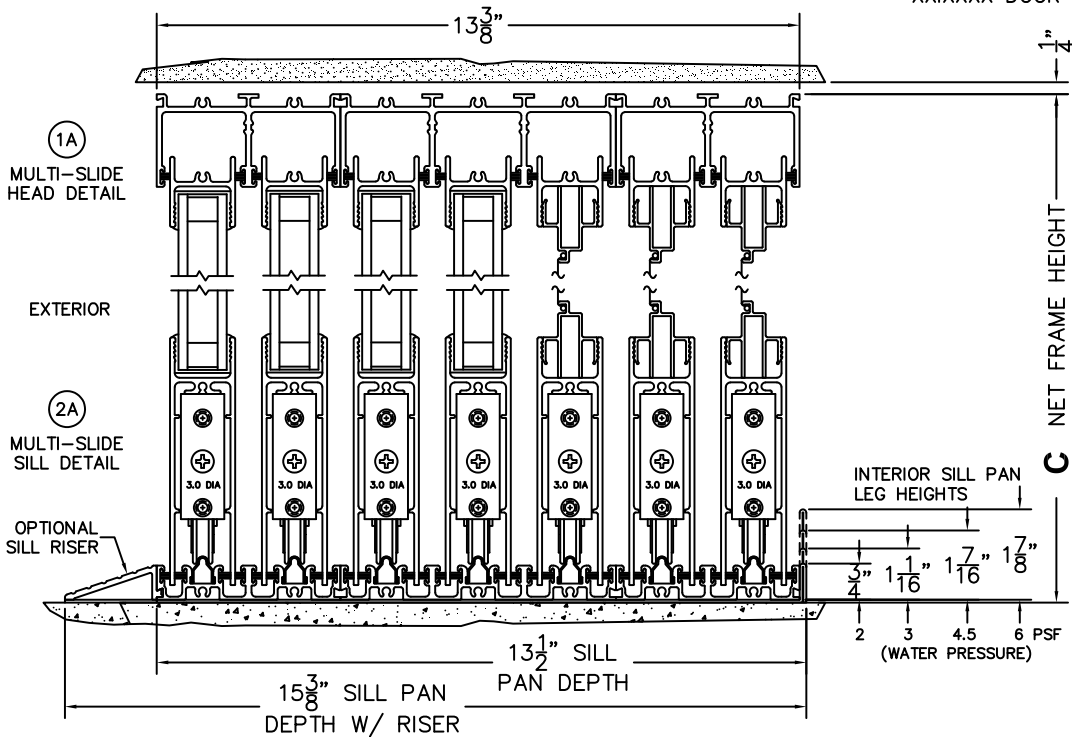

SILL PAN HEIGHT (INTERIOR LEG)
(3/4", 1-1/16", 1-7/16" OR 1-7/8")

NOTES:

(USE RULER TO SCALE DIMENSIONS IN INCHES)

SCALE: 1/4

XXIXXXX DOOR SHOWN

FLEETWOOD
WINDOWS & DOORS
FleetwoodUSA.com

NORWOOD 3070EX M/S
90°XXIXXXX STANDARD CONFIG.
WITH SCREENS

ORDER NO.:

ITEM NO.:

(USE RULER TO SCALE DIMENSIONS IN INCHES)

SCALE: 1/8

FLEETWOOD
WINDOWS & DOORS
FleetwoodUSA.com

NORWOOD 3070EX M/S
90°XXIXXXX STANDARD CONFIG.
WITH SCREENS

ORDER NO.:

ITEM NO.:

(USE RULER TO SCALE DIMENSIONS IN INCHES)

SCALE: 1/4