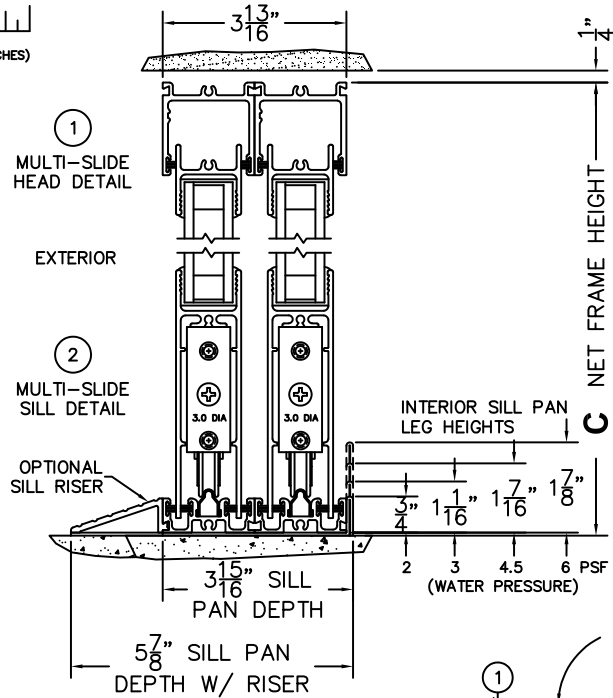

FLEETWOOD
WINDOWS & DOORS
FleetwoodUSA.com

NORWOOD 3070EX M/S
90XXIXXXX STANDARD CONFIGURATION
NO SCREENS

ORDER NO.: -

ITEM NO.:

REQUIRED DEALER INFO.

A(NET FRAME WIDTH)

B(NET FRAME WIDTH)

C(NET FRAME HEIGHT)

SILL PAN HEIGHT (INTERIOR LEG)
(3/4", 1-1/16", 1-7/16" OR 1-7/8")

NOTES:

(USE RULER TO SCALE DIMENSIONS IN INCHES)

SCALE: 1/4

XXIXXXX DOOR SHOWN

(USE RULER TO SCALE DIMENSIONS IN INCHES)

SCALE: 1/4