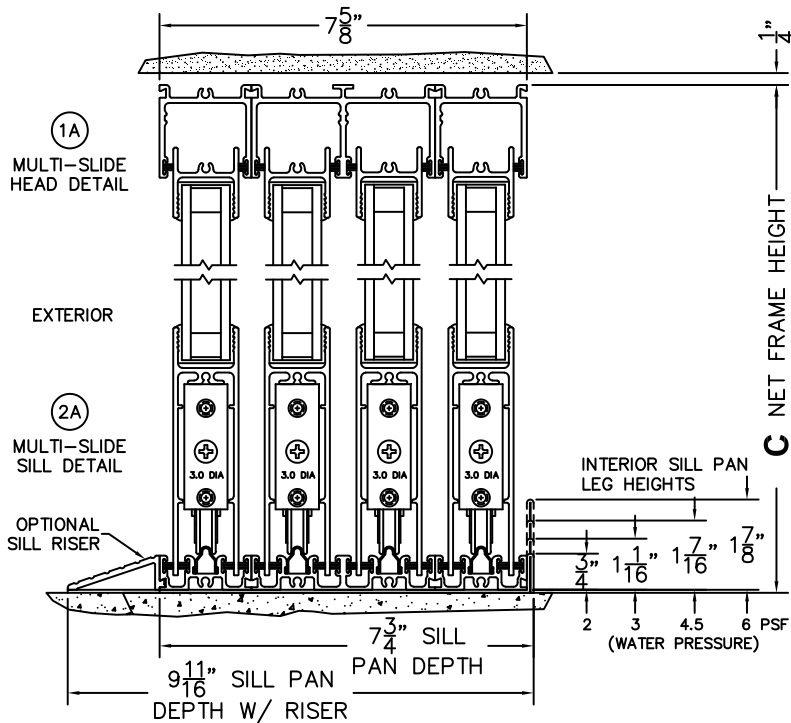

SILL PAN HEIGHT (INTERIOR LEG)
(3/4", 1-1/16", 1-7/16" OR 1-7/8")

NOTES:

(USE RULER TO SCALE DIMENSIONS IN INCHES)

SCALE: 1/4

XXIXXXX DOOR SHOWN

(USE RULER TO SCALE DIMENSIONS IN INCHES)

SCALE: 1/4