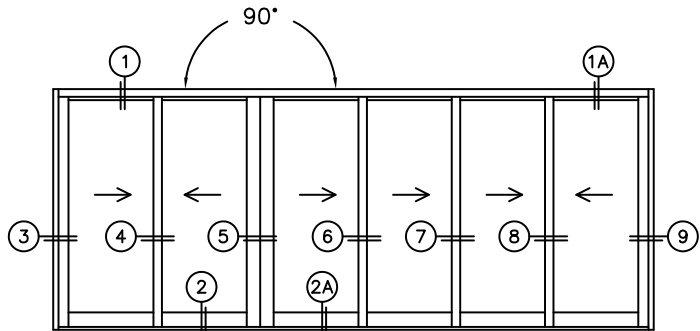

FLEETWOOD
WINDOWS & DOORS
FleetwoodUSA.com

NORWOOD 3070EX M/S
90XXIXXXX STANDARD CONFIGURATION
NO SCREENS

ORDER NO.: -

ITEM NO.:

REQUIRED DEALER INFO.

A(NET FRAME WIDTH)

B(NET FRAME WIDTH)

C(NET FRAME HEIGHT)

SILL PAN HEIGHT (INTERIOR LEG)
(3/4", 1-1/16", 1-7/16" OR 1-7/8")

NOTES:

(USE RULER TO SCALE DIMENSIONS IN INCHES)

SCALE: 1/4

XXIXXXX DOOR SHOWN

(USE RULER TO SCALE DIMENSIONS IN INCHES)

SCALE: 1/4