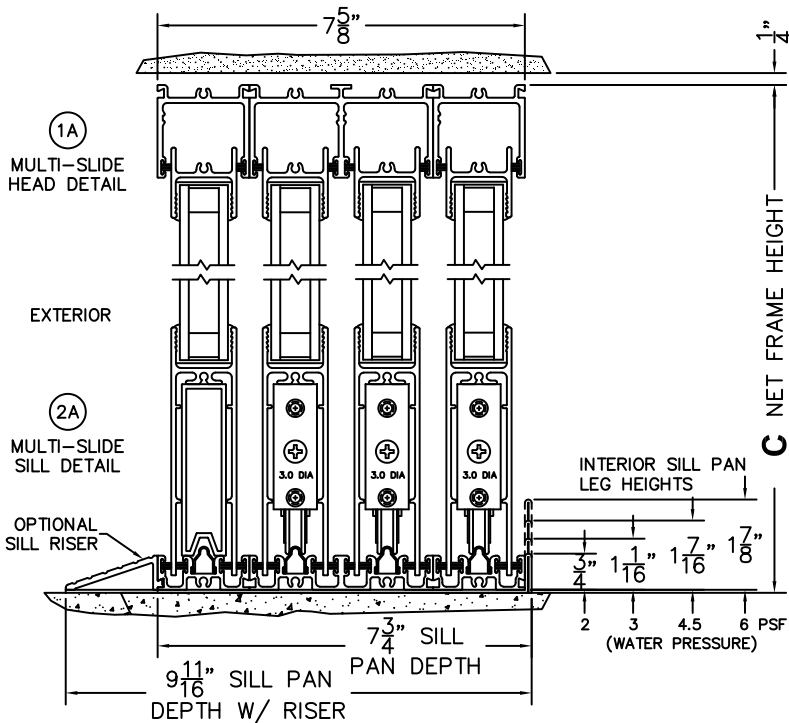

SILL PAN HEIGHT(INTERIOR LEG)
(3/4", 1-1/16", 1-7/16" OR 1-7/8")

NOTES:

(USE RULER TO SCALE DIMENSIONS IN INCHES)

SCALE: 1/4

XXIXXXO DOOR SHOWN

(USE RULER TO SCALE DIMENSIONS IN INCHES)

SCALE: 1/4