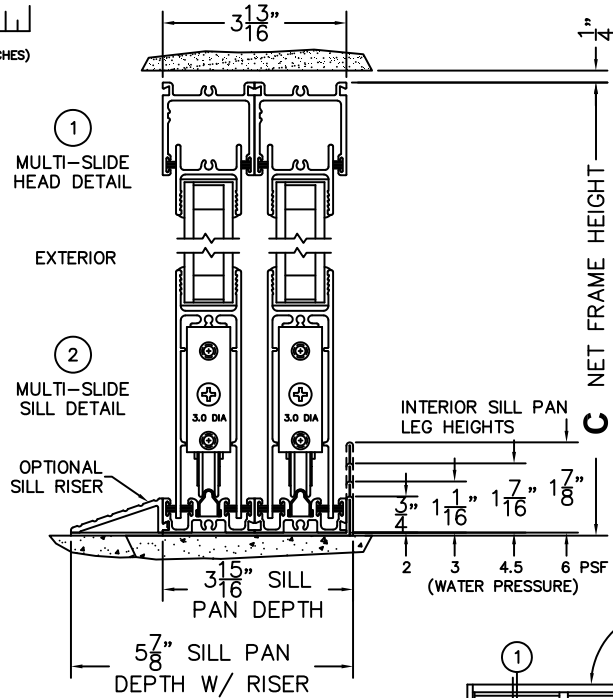

FLEETWOOD
WINDOWS & DOORS
FleetwoodUSA.com

NORWOOD 3070EX M/S
90XXIXXXO STANDARD CONFIGURATION
NO SCREENS

ORDER NO.: -

ITEM NO.:

REQUIRED DEALER INFO.

A(NET FRAME WIDTH)

B(NET FRAME WIDTH)

C(NET FRAME HEIGHT)

SILL PAN HEIGHT(INTERIOR LEG)
(3/4", 1-1/16", 1-7/16" OR 1-7/8")

NOTES:

(USE RULER TO SCALE DIMENSIONS IN INCHES)

SCALE: 1/4

XXIXXXO DOOR SHOWN

(USE RULER TO SCALE DIMENSIONS IN INCHES)

SCALE: 1/4