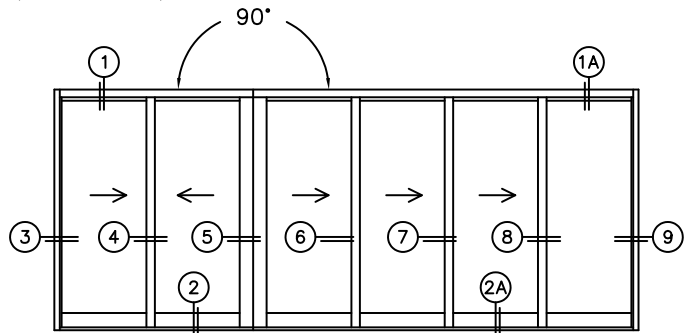

FLEETWOOD
WINDOWS & DOORS
FleetwoodUSA.com

NORWOOD 3070EX M/S
90XXIXXXO STANDARD CONFIGURATION
NO SCREENS

ORDER NO.: -

ITEM NO.:

REQUIRED DEALER INFO.

A(NET FRAME WIDTH)

B(NET FRAME WIDTH)

C(NET FRAME HEIGHT)

SILL PAN HEIGHT(INTERIOR LEG)
(3/4", 1-1/16", 1-7/16" OR 1-7/8")

NOTES:

(USE RULER TO SCALE DIMENSIONS IN INCHES)

SCALE: 1/4

XXIXXXO DOOR SHOWN

(USE RULER TO SCALE DIMENSIONS IN INCHES)

SCALE: 1/4