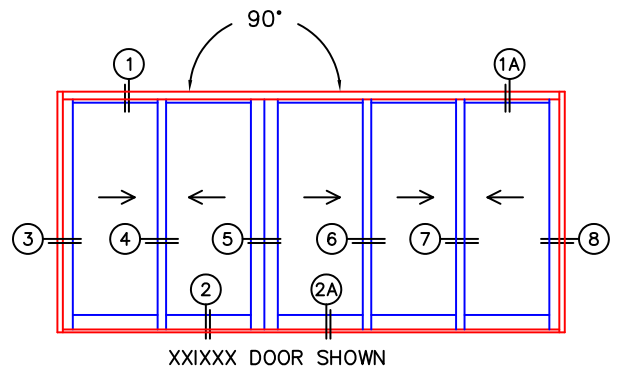

FLEETWOOD
WINDOWS & DOORS
FleetwoodUSA.com

NORWOOD 3070EX M/S
90XXIXXX STANDARD CONFIGURATION
WITH SCREENS

ORDER NO.: -

ITEM NO.:

REQUIRED DEALER INFO.

A(NET FRAME WIDTH)

B(NET FRAME WIDTH)

C(NET FRAME HEIGHT)

SILL PAN HEIGHT (INTERIOR LEG)
(3/4", 1-1/16", 1-7/16" OR 1-7/8")

NOTES:

(USE RULER TO SCALE DIMENSIONS IN INCHES)

SCALE: 1/4

(USE RULER TO SCALE DIMENSIONS IN INCHES)

SCALE: 1/4

FLEETWOOD
WINDOWS & DOORS
FleetwoodUSA.com

NORWOOD 3070EX M/S
90XXIXXX STANDARD CONFIGURATION
WITH SCREENS

ORDER NO.:

ITEM NO.:

(USE RULER TO SCALE DIMENSIONS IN INCHES)

SCALE: 1/4