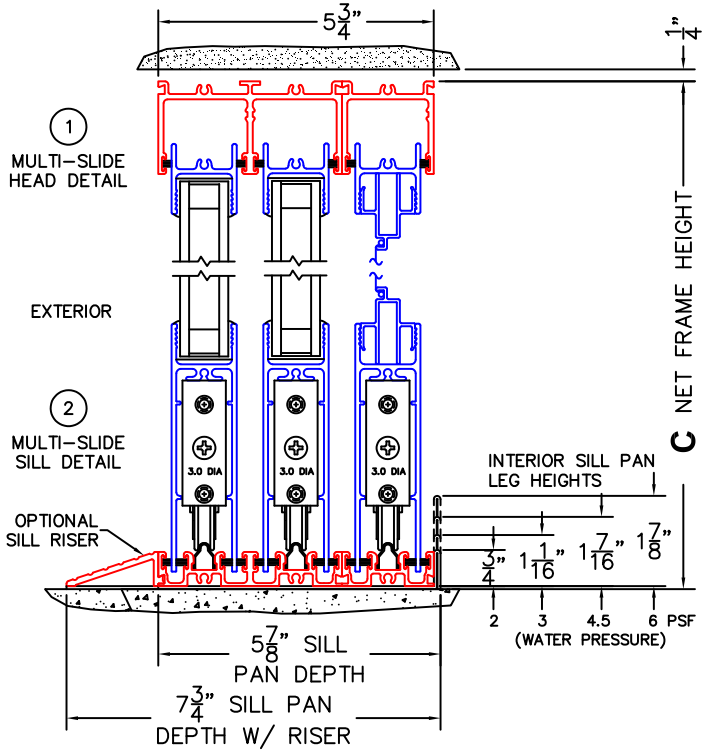

SILL PAN HEIGHT (INTERIOR LEG)
(3/4", 1-1/16", 1-7/16" OR 1-7/8")

NOTES:

(USE RULER TO SCALE DIMENSIONS IN INCHES)

SCALE: 1/4

(USE RULER TO SCALE DIMENSIONS IN INCHES)

SCALE: 1/4

FLEETWOOD
WINDOWS & DOORS
FleetwoodUSA.com

NORWOOD 3070EX M/S
90XXIXXX STANDARD CONFIGURATION
WITH SCREENS

ORDER NO.:

ITEM NO.:

(USE RULER TO SCALE DIMENSIONS IN INCHES)

SCALE: 1/4