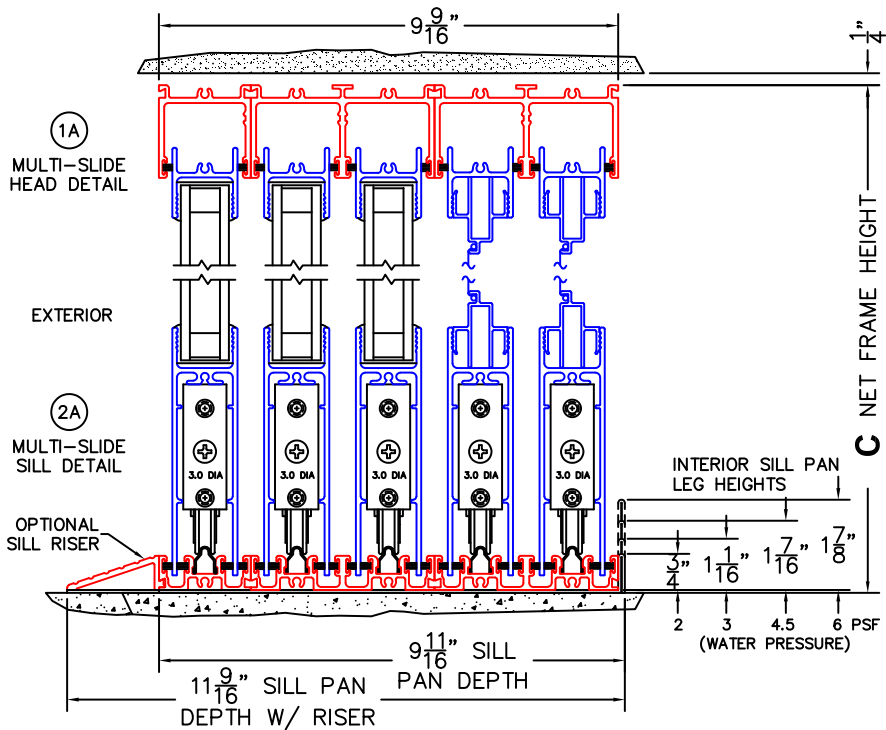

FLEETWOOD
WINDOWS & DOORS
FleetwoodUSA.com

NORWOOD 3070EX M/S
90XXIXXX STANDARD CONFIGURATION
WITH SCREENS

ORDER NO.: -

ITEM NO.:

REQUIRED DEALER INFO.

A(NET FRAME WIDTH)

B(NET FRAME WIDTH)

C(NET FRAME HEIGHT)

SILL PAN HEIGHT (INTERIOR LEG)
(3/4", 1-1/16", 1-7/16" OR 1-7/8")

NOTES:

(USE RULER TO SCALE DIMENSIONS IN INCHES)

SCALE: 1/4

(USE RULER TO SCALE DIMENSIONS IN INCHES)

SCALE: 1/4

FLEETWOOD
WINDOWS & DOORS
FleetwoodUSA.com

NORWOOD 3070EX M/S
90XXIXXX STANDARD CONFIGURATION
WITH SCREENS

ORDER NO.:

ITEM NO.:

(USE RULER TO SCALE DIMENSIONS IN INCHES)

SCALE: 1/4