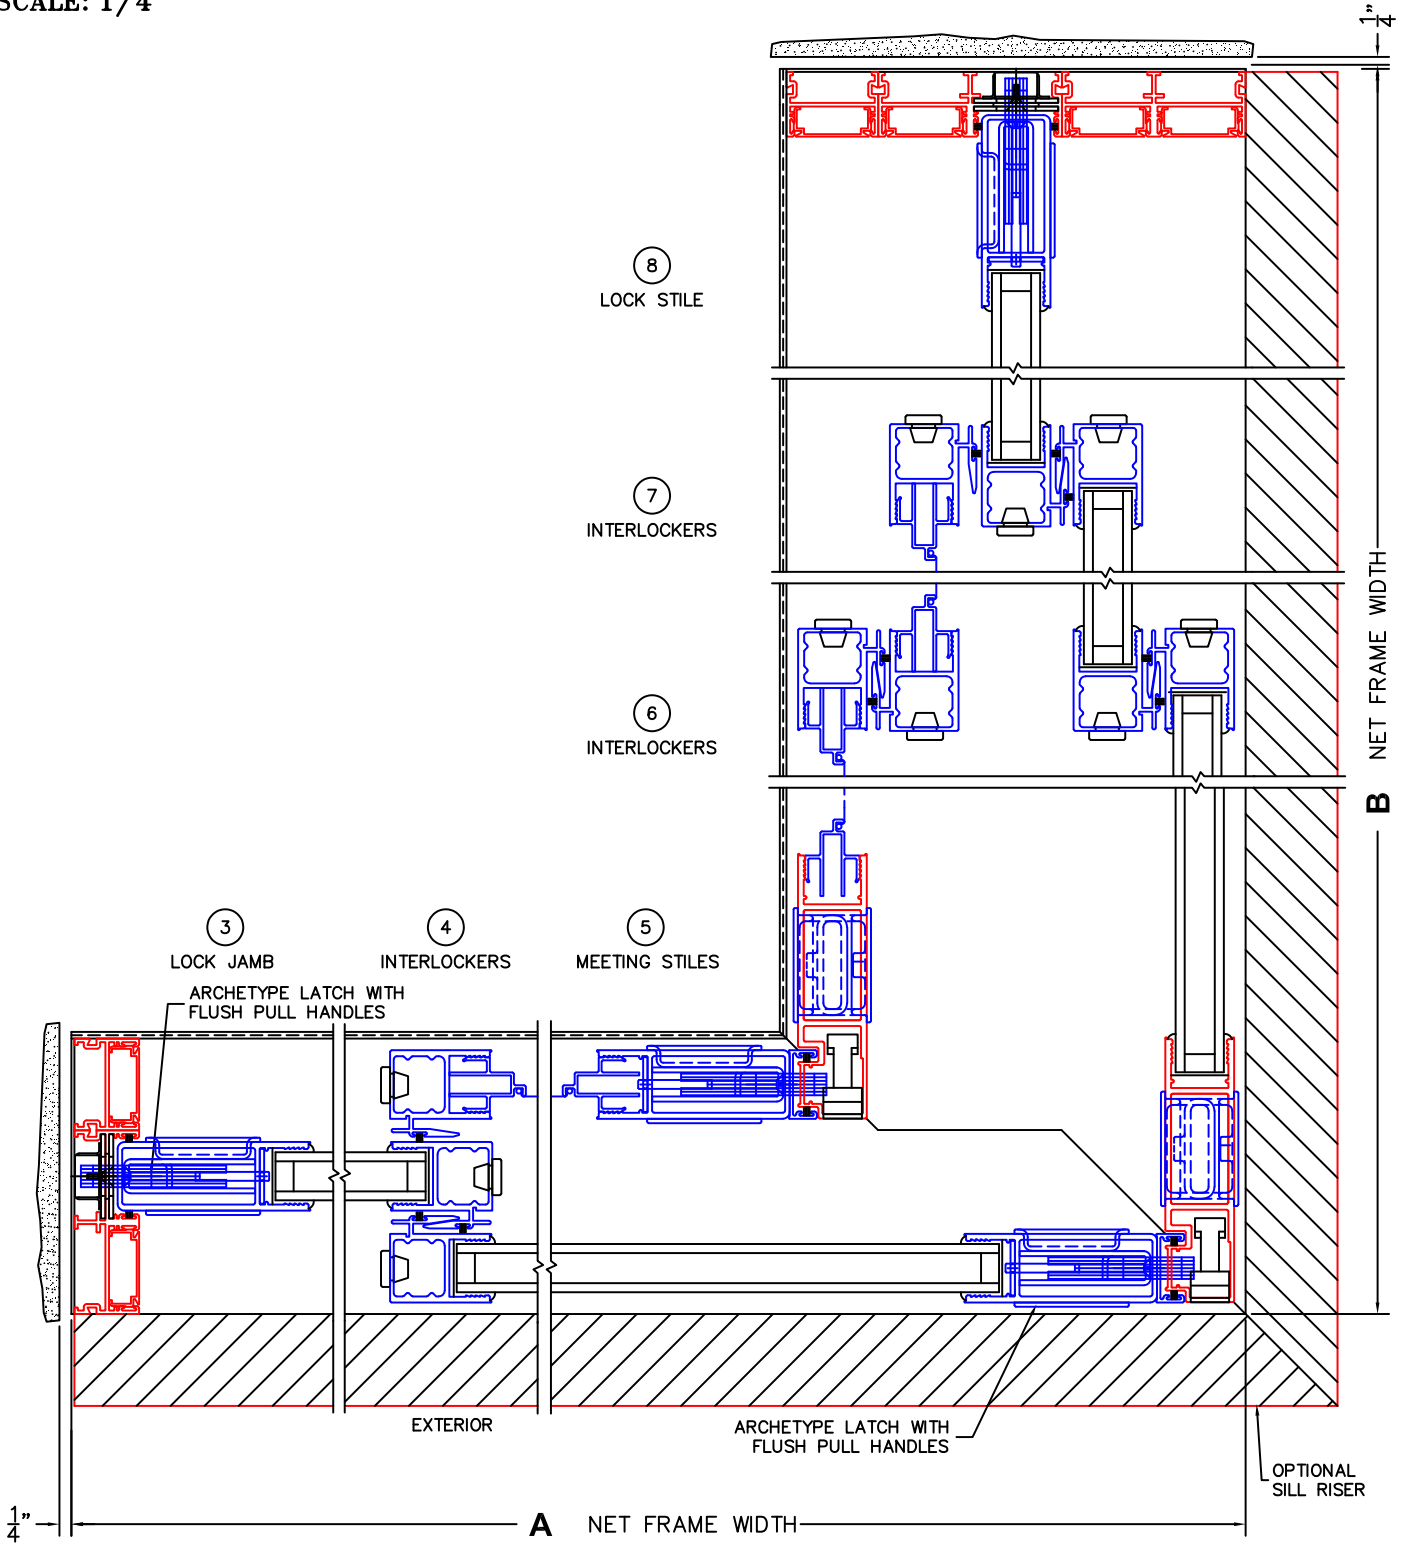

FLEETWOOD
WINDOWS & DOORS
FleetwoodUSA.com

NORWOOD 3070EX M/S
90XXIXXX STANDARD CONFIGURATION
WITH SCREENS

ORDER NO.: -

ITEM NO.:

REQUIRED DEALER INFO.

A(NET FRAME WIDTH)

B(NET FRAME WIDTH)

C(NET FRAME HEIGHT)

SILL PAN HEIGHT (INTERIOR LEG)
(3/4", 1-1/16", 1-7/16" OR 1-7/8")

NOTES:

(USE RULER TO SCALE DIMENSIONS IN INCHES)

SCALE: 1/4

(USE RULER TO SCALE DIMENSIONS IN INCHES)

SCALE: 1/4

FLEETWOOD
WINDOWS & DOORS
FleetwoodUSA.com

NORWOOD 3070EX M/S
90XXIXXX STANDARD CONFIGURATION
WITH SCREENS

ORDER NO.:

ITEM NO.:

(USE RULER TO SCALE DIMENSIONS IN INCHES)

SCALE: 1/4