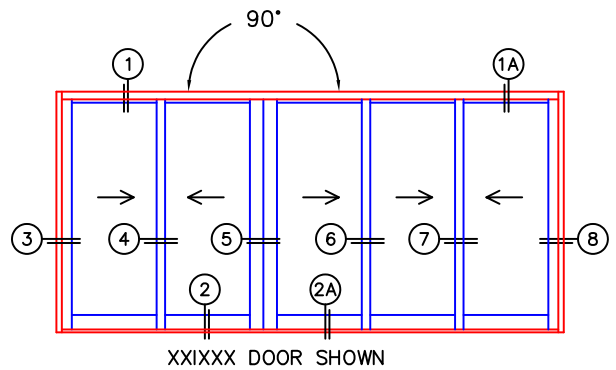

FLEETWOOD
WINDOWS & DOORS
FleetwoodUSA.com

NORWOOD 3070EX M/S
90XXIXX STANDARD CONFIGURATION
WITH SCREENS

ORDER NO.: -

ITEM NO.:

REQUIRED DEALER INFO.

A(NET FRAME WIDTH)

B(NET FRAME WIDTH)

C(NET FRAME HEIGHT)

SILL PAN HEIGHT (INTERIOR LEG)
(3/4", 1-1/16", 1-7/16" OR 1-7/8")

NOTES:

(USE RULER TO SCALE DIMENSIONS IN INCHES)

SCALE: 1/4

FLEETWOOD
WINDOWS & DOORS
FleetwoodUSA.com

NORWOOD 3070EX M/S
90XXIXXX STANDARD CONFIGURATION
WITH SCREENS

ORDER NO.:

ITEM NO.:

(USE RULER TO SCALE DIMENSIONS IN INCHES)

SCALE: 1/4

FLEETWOOD
WINDOWS & DOORS
FleetwoodUSA.com

NORWOOD 3070EX M/S
90XXIXXX STANDARD CONFIGURATION
WITH SCREENS

ORDER NO.:

ITEM NO.:

(USE RULER TO SCALE DIMENSIONS IN INCHES)

SCALE: 1/4