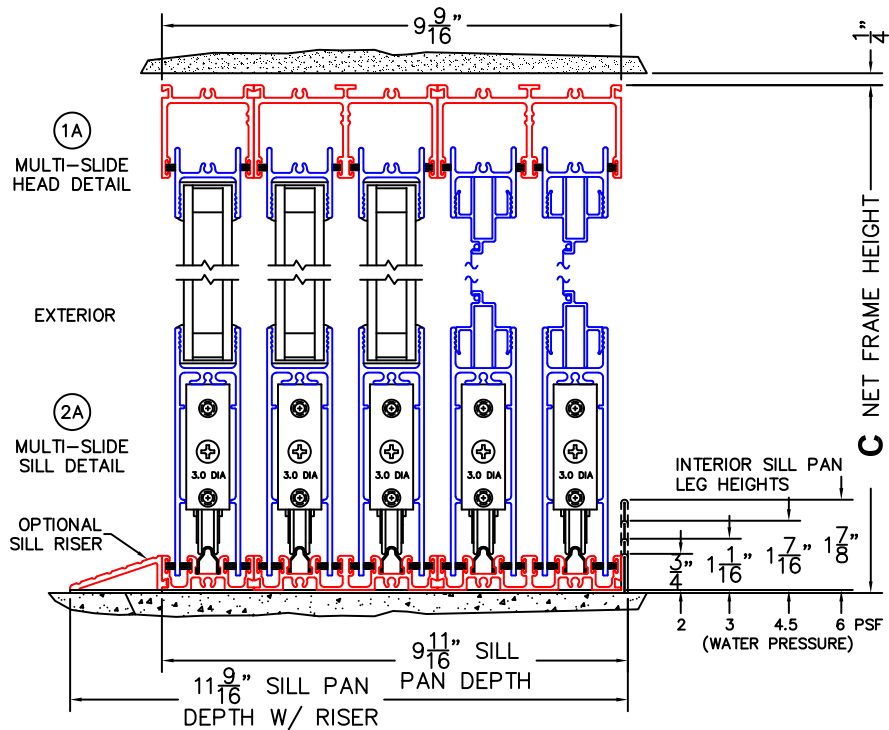

SILL PAN HEIGHT (INTERIOR LEG)
(3/4", 1-1/16", 1-7/16" OR 1-7/8")

NOTES:

(USE RULER TO SCALE DIMENSIONS IN INCHES)

SCALE: 1/4

FLEETWOOD
WINDOWS & DOORS
FleetwoodUSA.com

NORWOOD 3070EX M/S
90XXIXXX STANDARD CONFIGURATION
WITH SCREENS

ORDER NO.:

ITEM NO.:

(USE RULER TO SCALE DIMENSIONS IN INCHES)

SCALE: 1/4

FLEETWOOD
WINDOWS & DOORS
FleetwoodUSA.com

NORWOOD 3070EX M/S
90XXIXXX STANDARD CONFIGURATION
WITH SCREENS

ORDER NO.:

ITEM NO.:

(USE RULER TO SCALE DIMENSIONS IN INCHES)

SCALE: 1/4