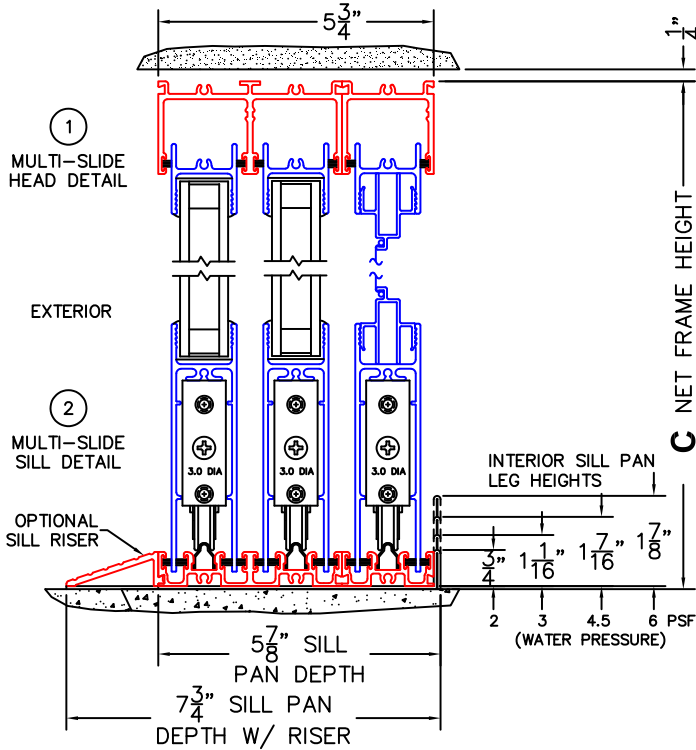

SILL PAN HEIGHT (INTERIOR LEG)
(3/4", 1-1/16", 1-7/16" OR 1-7/8")

NOTES:

(USE RULER TO SCALE DIMENSIONS IN INCHES)

SCALE: 1/4

FLEETWOOD
WINDOWS & DOORS
FleetwoodUSA.com

NORWOOD 3070EX M/S
90XXIXXX STANDARD CONFIGURATION
WITH SCREENS

ORDER NO.:

ITEM NO.:

(USE RULER TO SCALE DIMENSIONS IN INCHES)

SCALE: 1/4

FLEETWOOD
WINDOWS & DOORS
FleetwoodUSA.com

NORWOOD 3070EX M/S
90XXIXXX STANDARD CONFIGURATION
WITH SCREENS

ORDER NO.:

ITEM NO.:

(USE RULER TO SCALE DIMENSIONS IN INCHES)

SCALE: 1/4