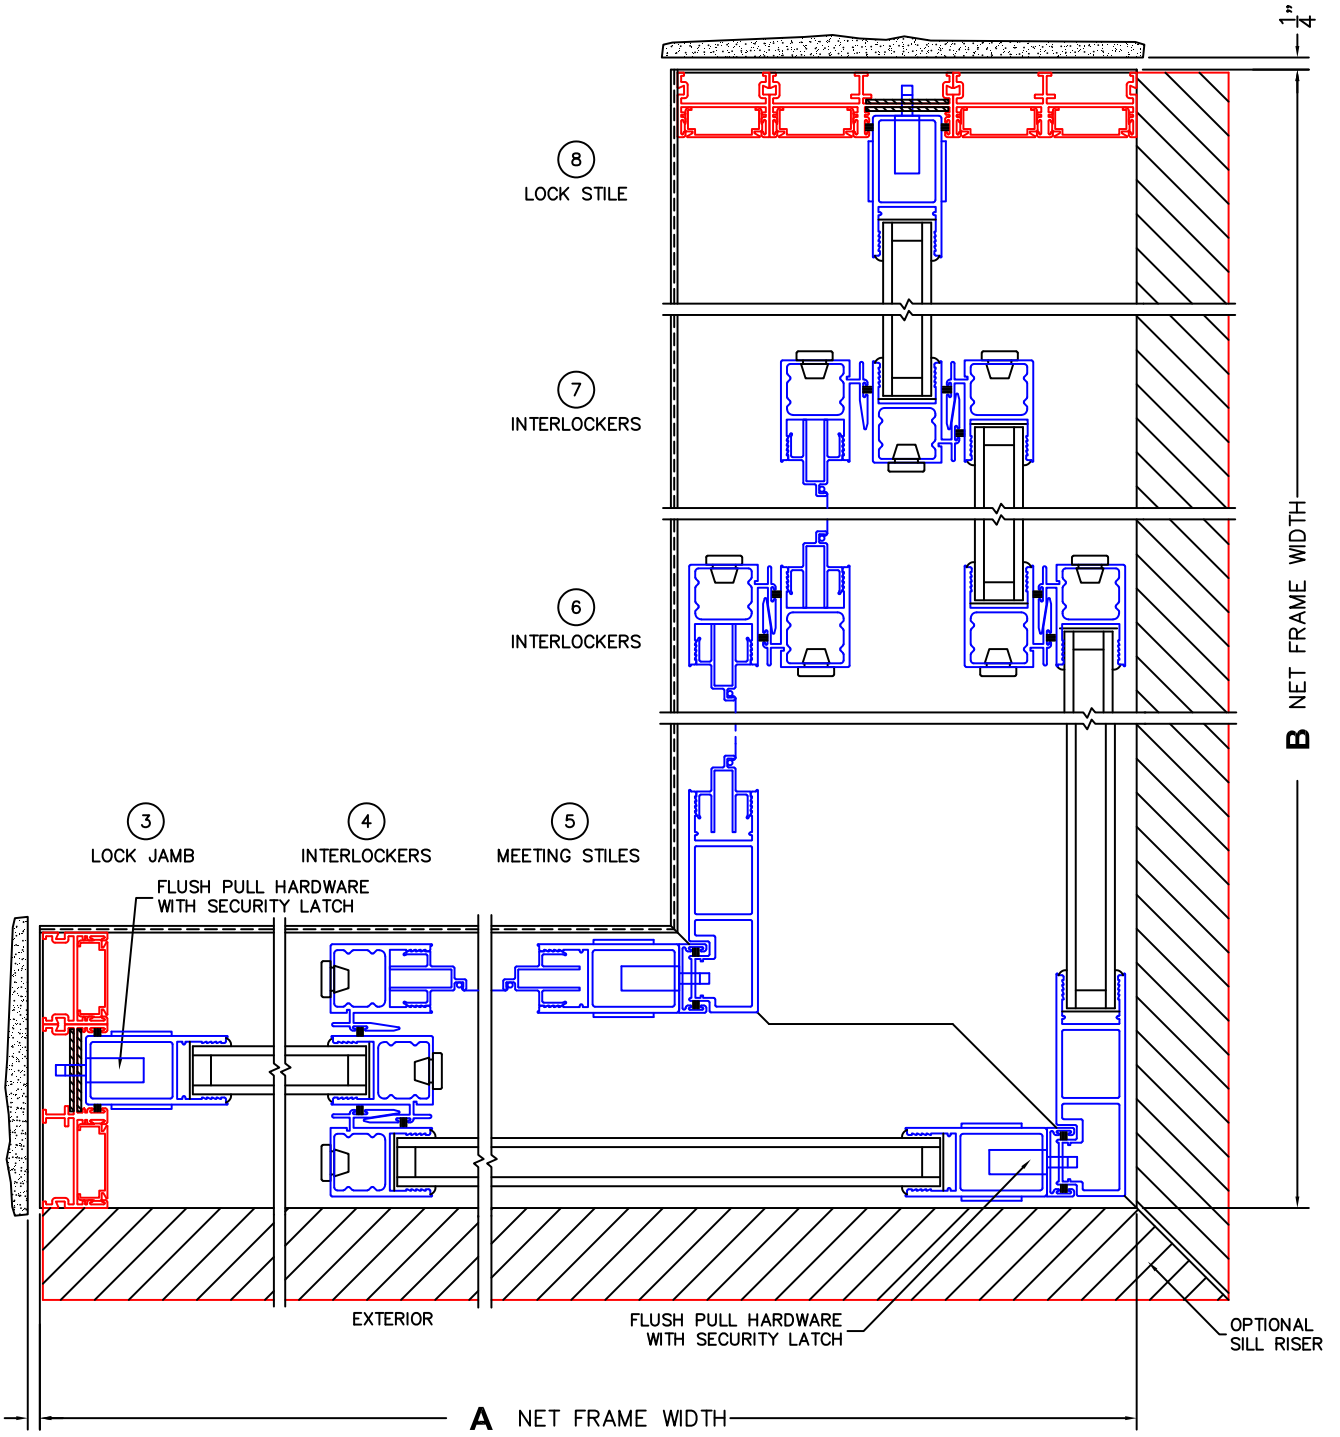

FLEETWOOD
WINDOWS & DOORS
FleetwoodUSA.com

NORWOOD 3070EX M/S
90XXIXX STANDARD CONFIGURATION
WITH SCREENS

ORDER NO.: -

ITEM NO.:

REQUIRED DEALER INFO.

A(NET FRAME WIDTH)

B(NET FRAME WIDTH)

C(NET FRAME HEIGHT)

SILL PAN HEIGHT (INTERIOR LEG)
(3/4", 1-1/16", 1-7/16" OR 1-7/8")

NOTES:

(USE RULER TO SCALE DIMENSIONS IN INCHES)

SCALE: 1/4

FLEETWOOD
WINDOWS & DOORS
FleetwoodUSA.com

NORWOOD 3070EX M/S
90XXIXXX STANDARD CONFIGURATION
WITH SCREENS

ORDER NO.:

ITEM NO.:

(USE RULER TO SCALE DIMENSIONS IN INCHES)

SCALE: 1/4

FLEETWOOD
WINDOWS & DOORS
FleetwoodUSA.com

NORWOOD 3070EX M/S
90XXIXXX STANDARD CONFIGURATION
WITH SCREENS

ORDER NO.:

ITEM NO.:

(USE RULER TO SCALE DIMENSIONS IN INCHES)

SCALE: 1/4