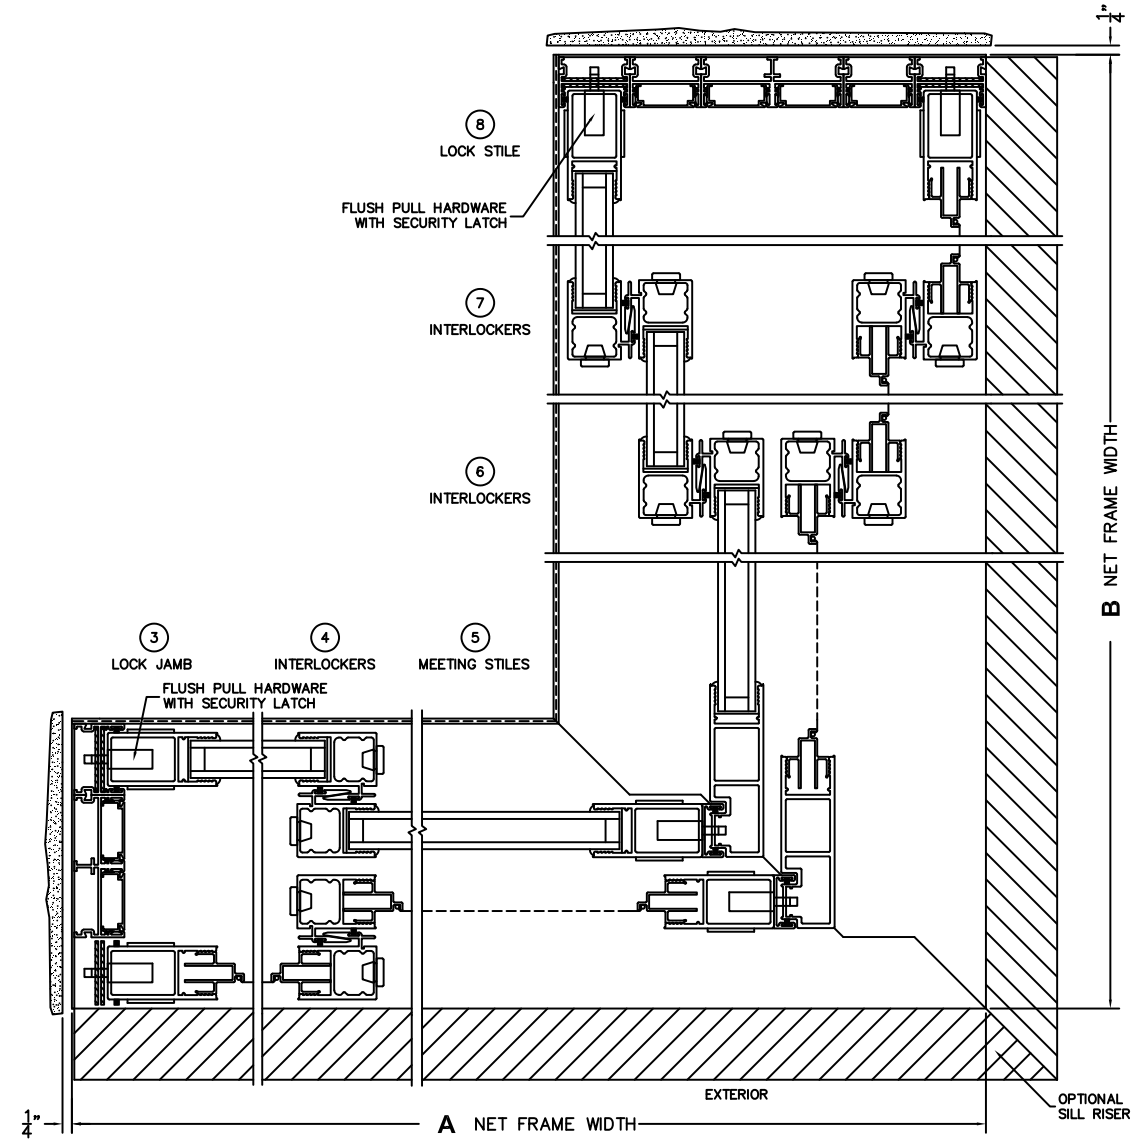

SILL PAN HEIGHT (INTERIOR LEG)
(3/4", 1-1/16", 1-7/16" OR 1-7/8")

NOTES:

(USE RULER TO SCALE DIMENSIONS IN INCHES)

SCALE: 1/4"

XXIXXX DOOR SHOWN

FLEETWOOD
WINDOWS & DOORS
FleetwoodUSA.com

NORWOOD 3070EX M/S
90XXIXXX STANDARD CONFIGURATION
WITH SCREENS

ORDER NO.:

ITEM NO.:

(USE RULER TO SCALE DIMENSIONS IN INCHES)

SCALE: 1/4"

FLEETWOOD
WINDOWS & DOORS
FleetwoodUSA.com

NORWOOD 3070EX M/S
90XXIXXX STANDARD CONFIGURATION
WITH SCREENS

ORDER NO.:

ITEM NO.:

(USE RULER TO SCALE DIMENSIONS IN INCHES)

SCALE: 1/4