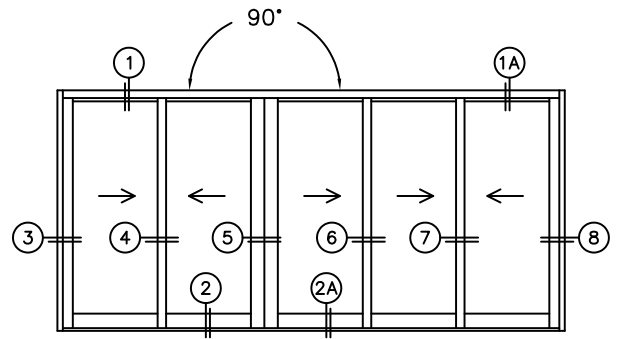

SILL PAN HEIGHT (INTERIOR LEG)
(3/4", 1-1/16", 1-7/16" OR 1-7/8")

NOTES:

(USE RULER TO SCALE DIMENSIONS IN INCHES)

SCALE: 1/4"

XXIXXX DOOR SHOWN

FLEETWOOD
WINDOWS & DOORS
FleetwoodUSA.com

NORWOOD 3070EX M/S
90XXIXXX STANDARD CONFIGURATION
WITH SCREENS

ORDER NO.:

ITEM NO.:

(USE RULER TO SCALE DIMENSIONS IN INCHES)

SCALE: 1/4"

FLEETWOOD
WINDOWS & DOORS
FleetwoodUSA.com

NORWOOD 3070EX M/S
90XXIXXX STANDARD CONFIGURATION
WITH SCREENS

ORDER NO.:

ITEM NO.:

(USE RULER TO SCALE DIMENSIONS IN INCHES)

SCALE: 1/4