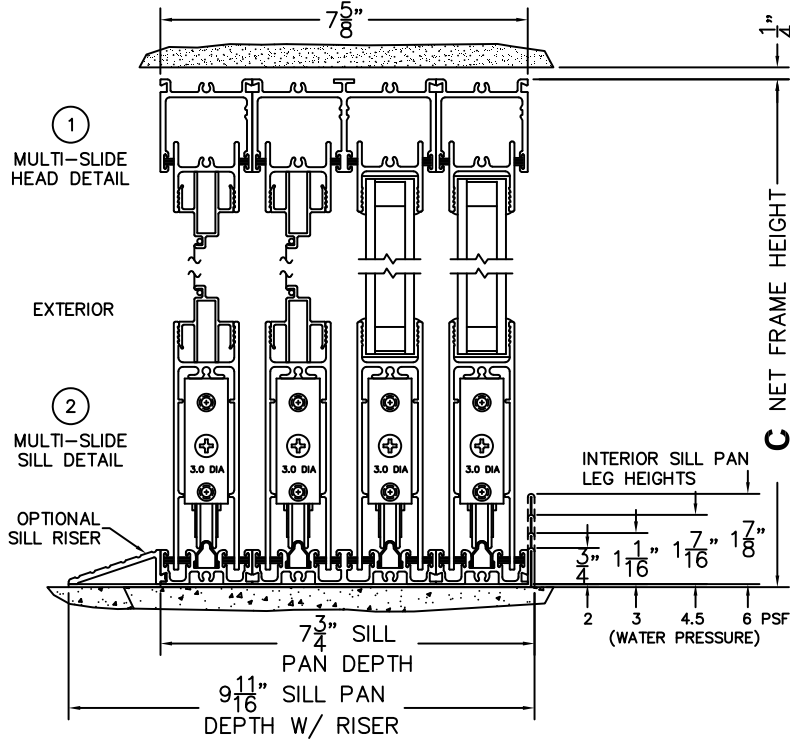

SILL PAN HEIGHT (INTERIOR LEG)
(3/4", 1-1/16", 1-7/16" OR 1-7/8")

NOTES:

(USE RULER TO SCALE DIMENSIONS IN INCHES)

SCALE: 1/4"

XXIXXX DOOR SHOWN

FLEETWOOD
WINDOWS & DOORS
FleetwoodUSA.com

NORWOOD 3070EX M/S
90XXIXXX STANDARD CONFIGURATION
WITH SCREENS

ORDER NO.:

ITEM NO.:

(USE RULER TO SCALE DIMENSIONS IN INCHES)

SCALE: 1/4"

FLEETWOOD
WINDOWS & DOORS
FleetwoodUSA.com

NORWOOD 3070EX M/S
90XXIXXX STANDARD CONFIGURATION
WITH SCREENS

ORDER NO.:

ITEM NO.:

(USE RULER TO SCALE DIMENSIONS IN INCHES)

SCALE: 1/4