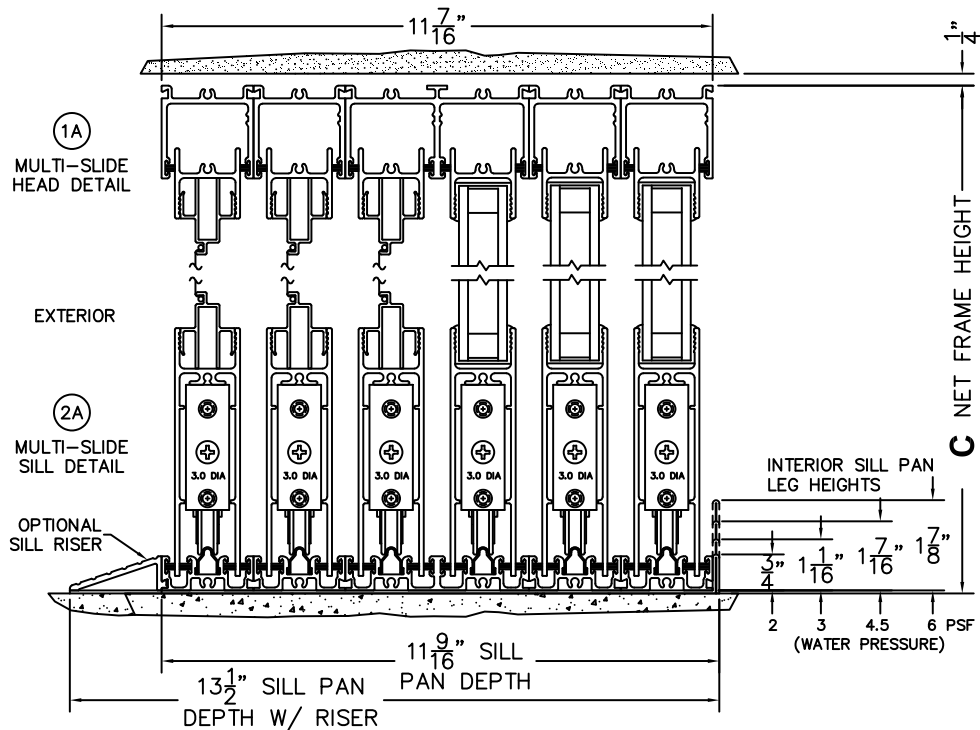

SILL PAN HEIGHT (INTERIOR LEG)
(3/4", 1-1/16", 1-7/16" OR 1-7/8")

NOTES:

(USE RULER TO SCALE DIMENSIONS IN INCHES)

SCALE: 1/4"

XXIXXX DOOR SHOWN

FLEETWOOD
WINDOWS & DOORS
FleetwoodUSA.com

NORWOOD 3070EX M/S
90XXIXXX STANDARD CONFIGURATION
WITH SCREENS

ORDER NO.:

ITEM NO.:

(USE RULER TO SCALE DIMENSIONS IN INCHES)

SCALE: 1/4"

FLEETWOOD
WINDOWS & DOORS
FleetwoodUSA.com

NORWOOD 3070EX M/S
90XXIXXX STANDARD CONFIGURATION
WITH SCREENS

ORDER NO.:

ITEM NO.:

(USE RULER TO SCALE DIMENSIONS IN INCHES)

SCALE: 1/4