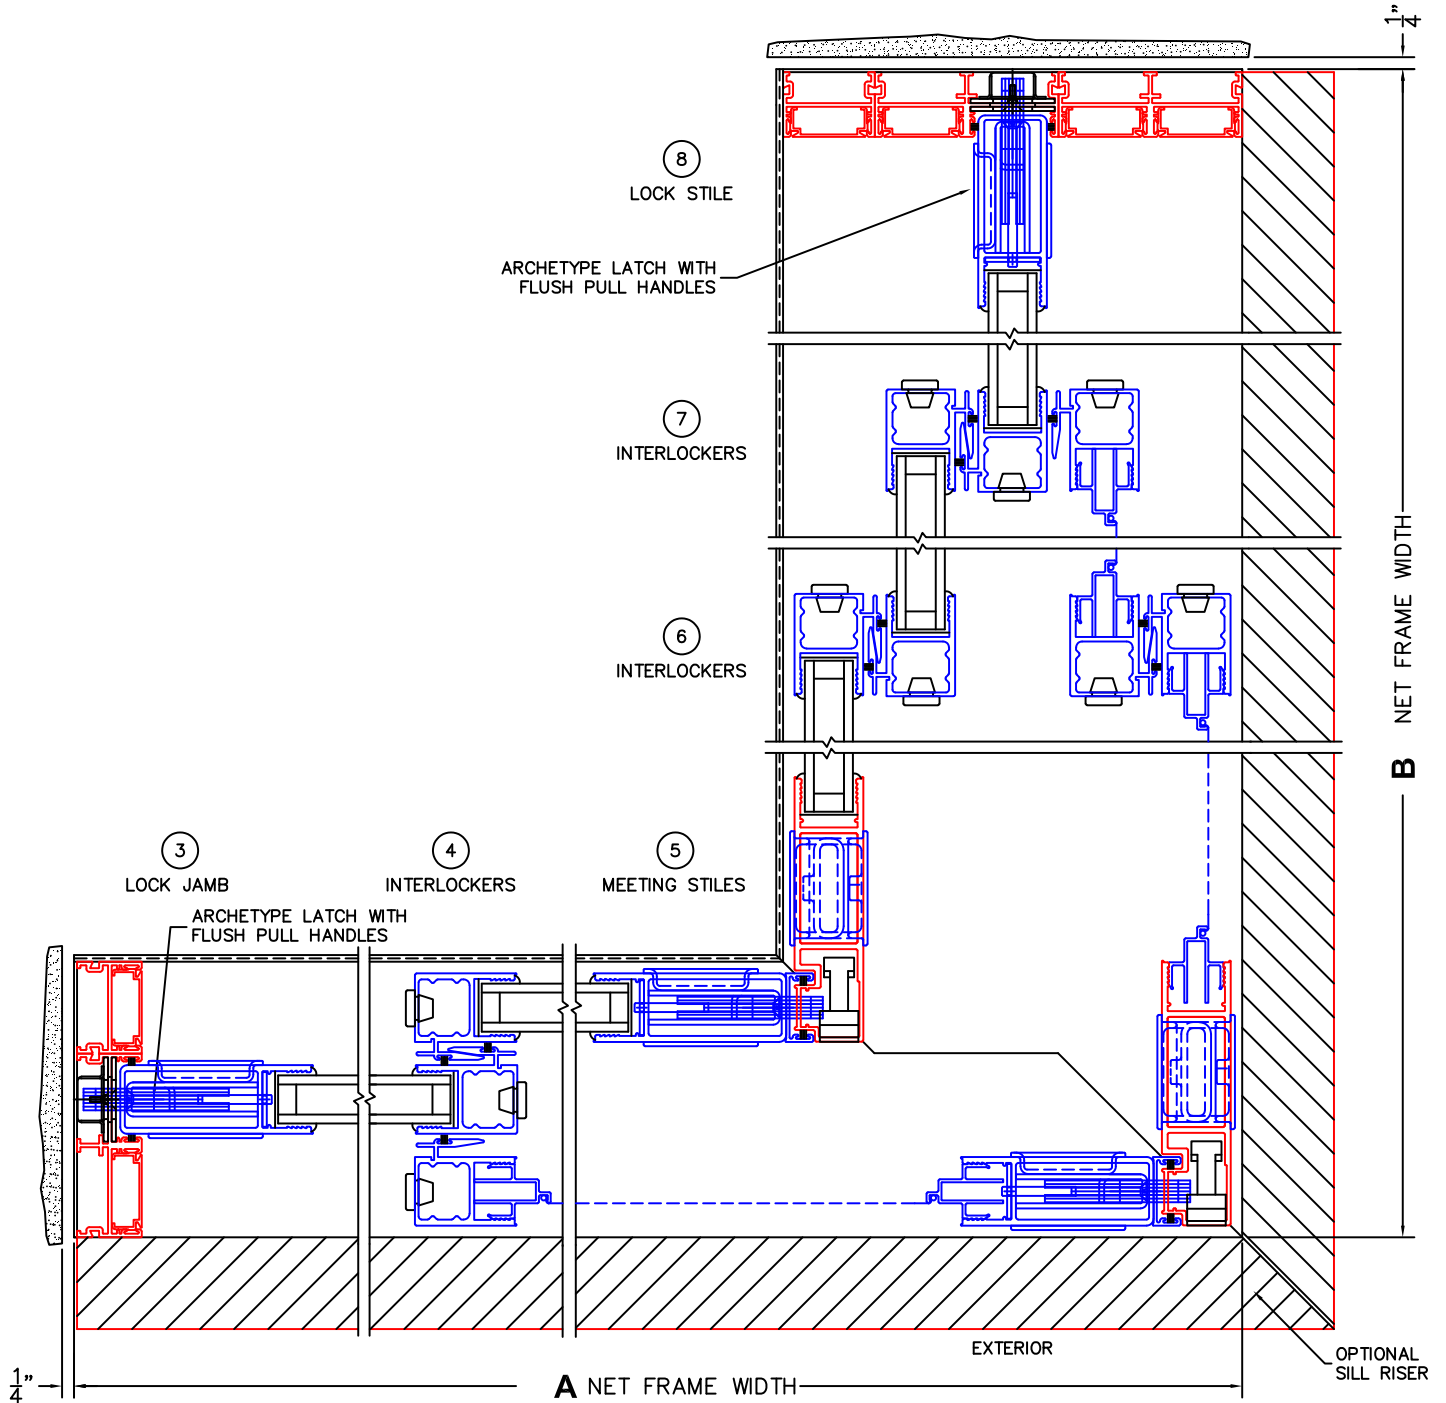

FLEETWOOD
WINDOWS & DOORS
FleetwoodUSA.com

NORWOOD 3070EX M/S
90XXIXX STANDARD CONFIGURATION
WITH SCREENS

ORDER NO.: -

ITEM NO.:

REQUIRED DEALER INFO.

A(NET FRAME WIDTH)

B(NET FRAME WIDTH)

C(NET FRAME HEIGHT)

SILL PAN HEIGHT (INTERIOR LEG)
(3/4", 1-1/16", 1-7/16" OR 1-7/8")

NOTES:

(USE RULER TO SCALE DIMENSIONS IN INCHES)

SCALE: 1/4

(USE RULER TO SCALE DIMENSIONS IN INCHES)

SCALE: 1/4

FLEETWOOD
WINDOWS & DOORS
FleetwoodUSA.com

NORWOOD 3070EX M/S
90XXIXXX STANDARD CONFIGURATION
WITH SCREENS

ORDER NO.:

ITEM NO.:

(USE RULER TO SCALE DIMENSIONS IN INCHES)

SCALE: 1/4