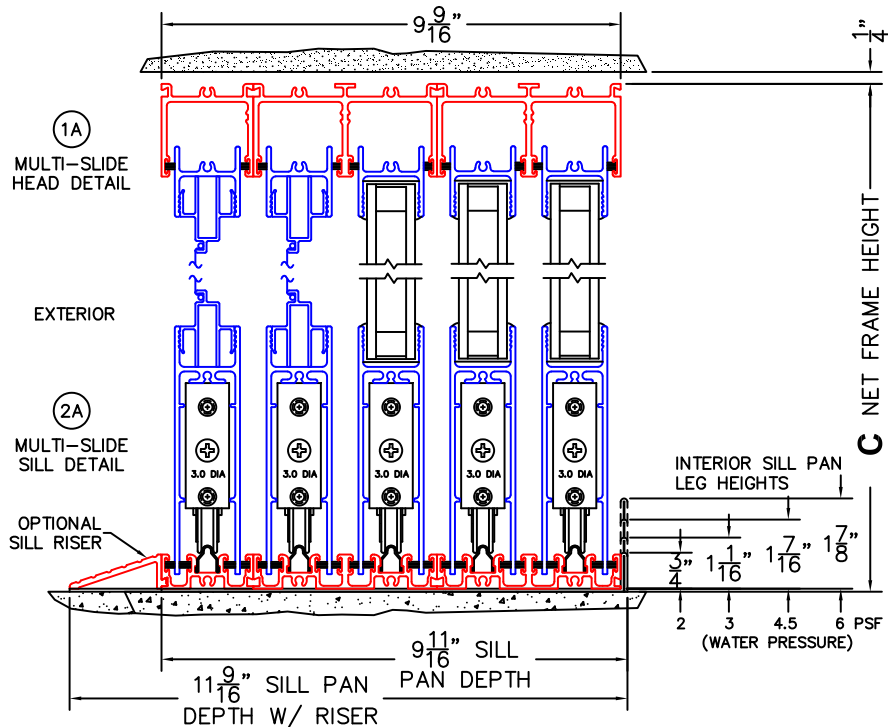

FLEETWOOD
WINDOWS & DOORS
FleetwoodUSA.com

NORWOOD 3070EX M/S
90XXIXX STANDARD CONFIGURATION
WITH SCREENS

ORDER NO.: -

ITEM NO.:

REQUIRED DEALER INFO.

A(NET FRAME WIDTH)

B(NET FRAME WIDTH)

C(NET FRAME HEIGHT)

SILL PAN HEIGHT (INTERIOR LEG)
(3/4", 1-1/16", 1-7/16" OR 1-7/8")

NOTES:

(USE RULER TO SCALE DIMENSIONS IN INCHES)

SCALE: 1/4

(USE RULER TO SCALE DIMENSIONS IN INCHES)

SCALE: 1/4

FLEETWOOD
WINDOWS & DOORS
FleetwoodUSA.com

NORWOOD 3070EX M/S
90XXIXXX STANDARD CONFIGURATION
WITH SCREENS

ORDER NO.:

ITEM NO.:

(USE RULER TO SCALE DIMENSIONS IN INCHES)

SCALE: 1/4