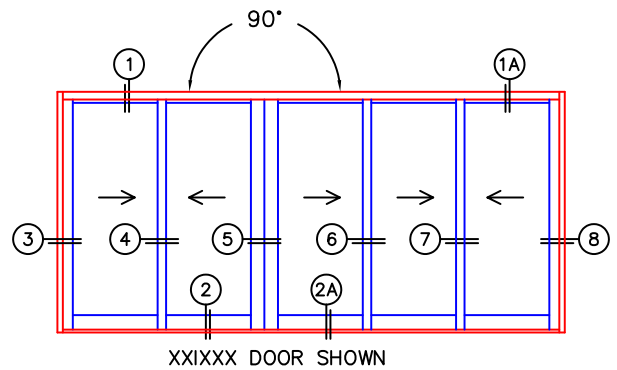

FLEETWOOD
WINDOWS & DOORS
FleetwoodUSA.com

NORWOOD 3070EX M/S
90XXIXX STANDARD CONFIGURATION
WITH SCREENS

ORDER NO.: -

ITEM NO.:

REQUIRED DEALER INFO.

A(NET FRAME WIDTH)

B(NET FRAME WIDTH)

C(NET FRAME HEIGHT)

SILL PAN HEIGHT (INTERIOR LEG)
(3/4", 1-1/16", 1-7/16" OR 1-7/8")

NOTES:

(USE RULER TO SCALE DIMENSIONS IN INCHES)

SCALE: 1/4

(USE RULER TO SCALE DIMENSIONS IN INCHES)

SCALE: 1/4

FLEETWOOD
WINDOWS & DOORS
FleetwoodUSA.com

NORWOOD 3070EX M/S
90XXIXXX STANDARD CONFIGURATION
WITH SCREENS

ORDER NO.:

ITEM NO.:

(USE RULER TO SCALE DIMENSIONS IN INCHES)

SCALE: 1/4