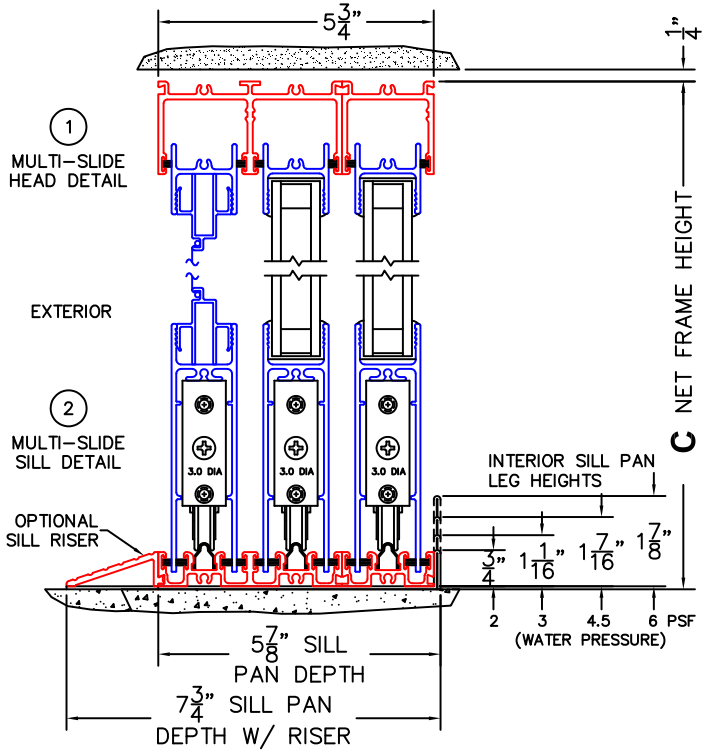

SILL PAN HEIGHT (INTERIOR LEG)
(3/4", 1-1/16", 1-7/16" OR 1-7/8")

NOTES:

(USE RULER TO SCALE DIMENSIONS IN INCHES)

SCALE: 1/4

(USE RULER TO SCALE DIMENSIONS IN INCHES)

SCALE: 1/4

FLEETWOOD
WINDOWS & DOORS
FleetwoodUSA.com

NORWOOD 3070EX M/S
90XXIXXX STANDARD CONFIGURATION
WITH SCREENS

ORDER NO.:

ITEM NO.:

(USE RULER TO SCALE DIMENSIONS IN INCHES)

SCALE: 1/4