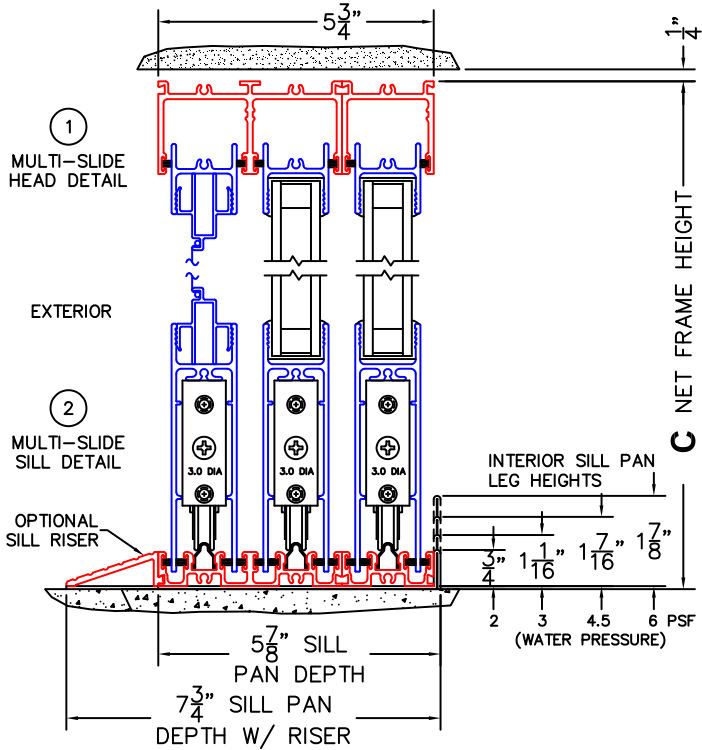

ORDER NO.: -

ITEM NO.:

REQUIRED DEALER INFO.

A(NET FRAME WIDTH)

B(NET FRAME WIDTH)

C(NET FRAME HEIGHT)

SILL PAN HEIGHT (INTERIOR LEG)
(3/4", 1-1/16", 1-7/16" OR 1-7/8")

NOTES:

(USE RULER TO SCALE DIMENSIONS IN INCHES)

SCALE: 1/4

(USE RULER TO SCALE DIMENSIONS IN INCHES)

SCALE: 1/4

FLEETWOOD
WINDOWS & DOORS
FleetwoodUSA.com

NORWOOD 3070EX M/S
90XXIXXX STANDARD CONFIGURATION
WITH SCREENS

ORDER NO.:

ITEM NO.:

(USE RULER TO SCALE DIMENSIONS IN INCHES)

SCALE: 1/4