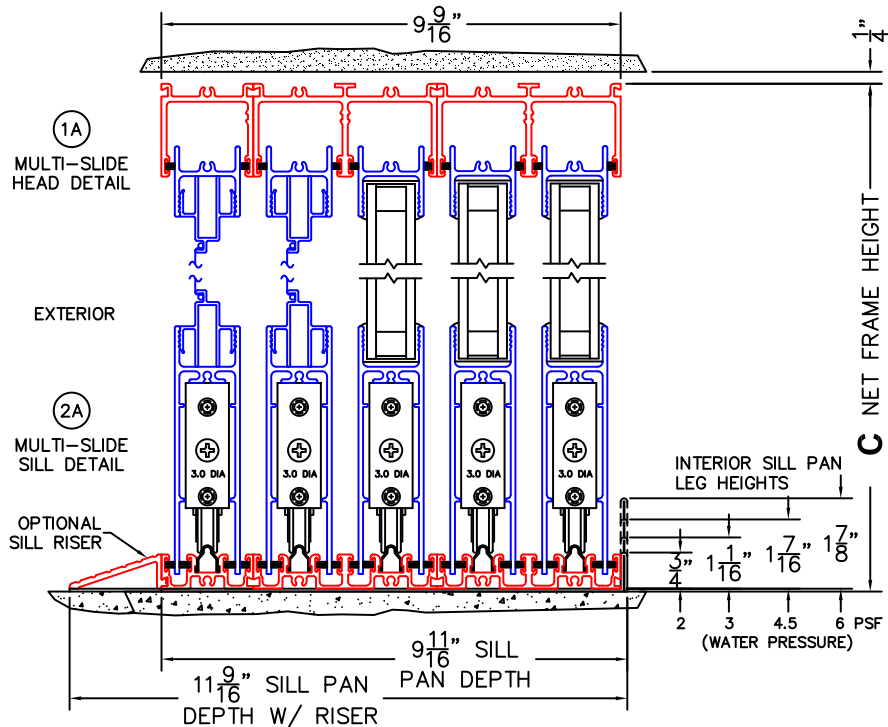

ORDER NO.: -

ITEM NO.:

REQUIRED DEALER INFO.

A(NET FRAME WIDTH)

B(NET FRAME WIDTH)

C(NET FRAME HEIGHT)

SILL PAN HEIGHT (INTERIOR LEG)
(3/4", 1-1/16", 1-7/16" OR 1-7/8")

NOTES:

(USE RULER TO SCALE DIMENSIONS IN INCHES)

SCALE: 1/4

(USE RULER TO SCALE DIMENSIONS IN INCHES)

SCALE: 1/4

FLEETWOOD
WINDOWS & DOORS
FleetwoodUSA.com

NORWOOD 3070EX M/S
90XXIXXX STANDARD CONFIGURATION
WITH SCREENS

ORDER NO.:

ITEM NO.:

(USE RULER TO SCALE DIMENSIONS IN INCHES)

SCALE: 1/4