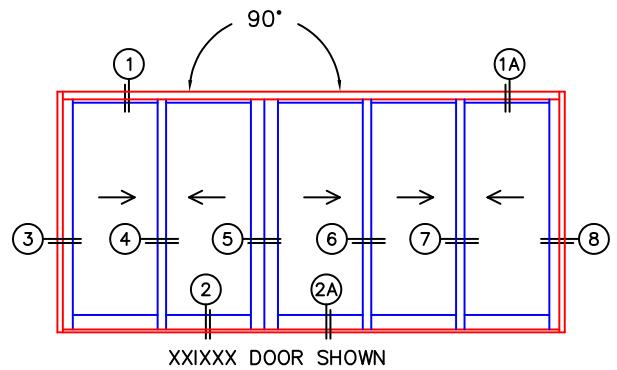

ORDER NO.: -

ITEM NO.:

REQUIRED DEALER INFO.

A(NET FRAME WIDTH)

B(NET FRAME WIDTH)

C(NET FRAME HEIGHT)

SILL PAN HEIGHT (INTERIOR LEG)
(3/4", 1-1/16", 1-7/16" OR 1-7/8")

NOTES:

(USE RULER TO SCALE DIMENSIONS IN INCHES)

SCALE: 1/4

(USE RULER TO SCALE DIMENSIONS IN INCHES)

SCALE: 1/4

FLEETWOOD
WINDOWS & DOORS
FleetwoodUSA.com

NORWOOD 3070EX M/S
90XXIXXX STANDARD CONFIGURATION
WITH SCREENS

ORDER NO.:

ITEM NO.:

(USE RULER TO SCALE DIMENSIONS IN INCHES)

SCALE: 1/4