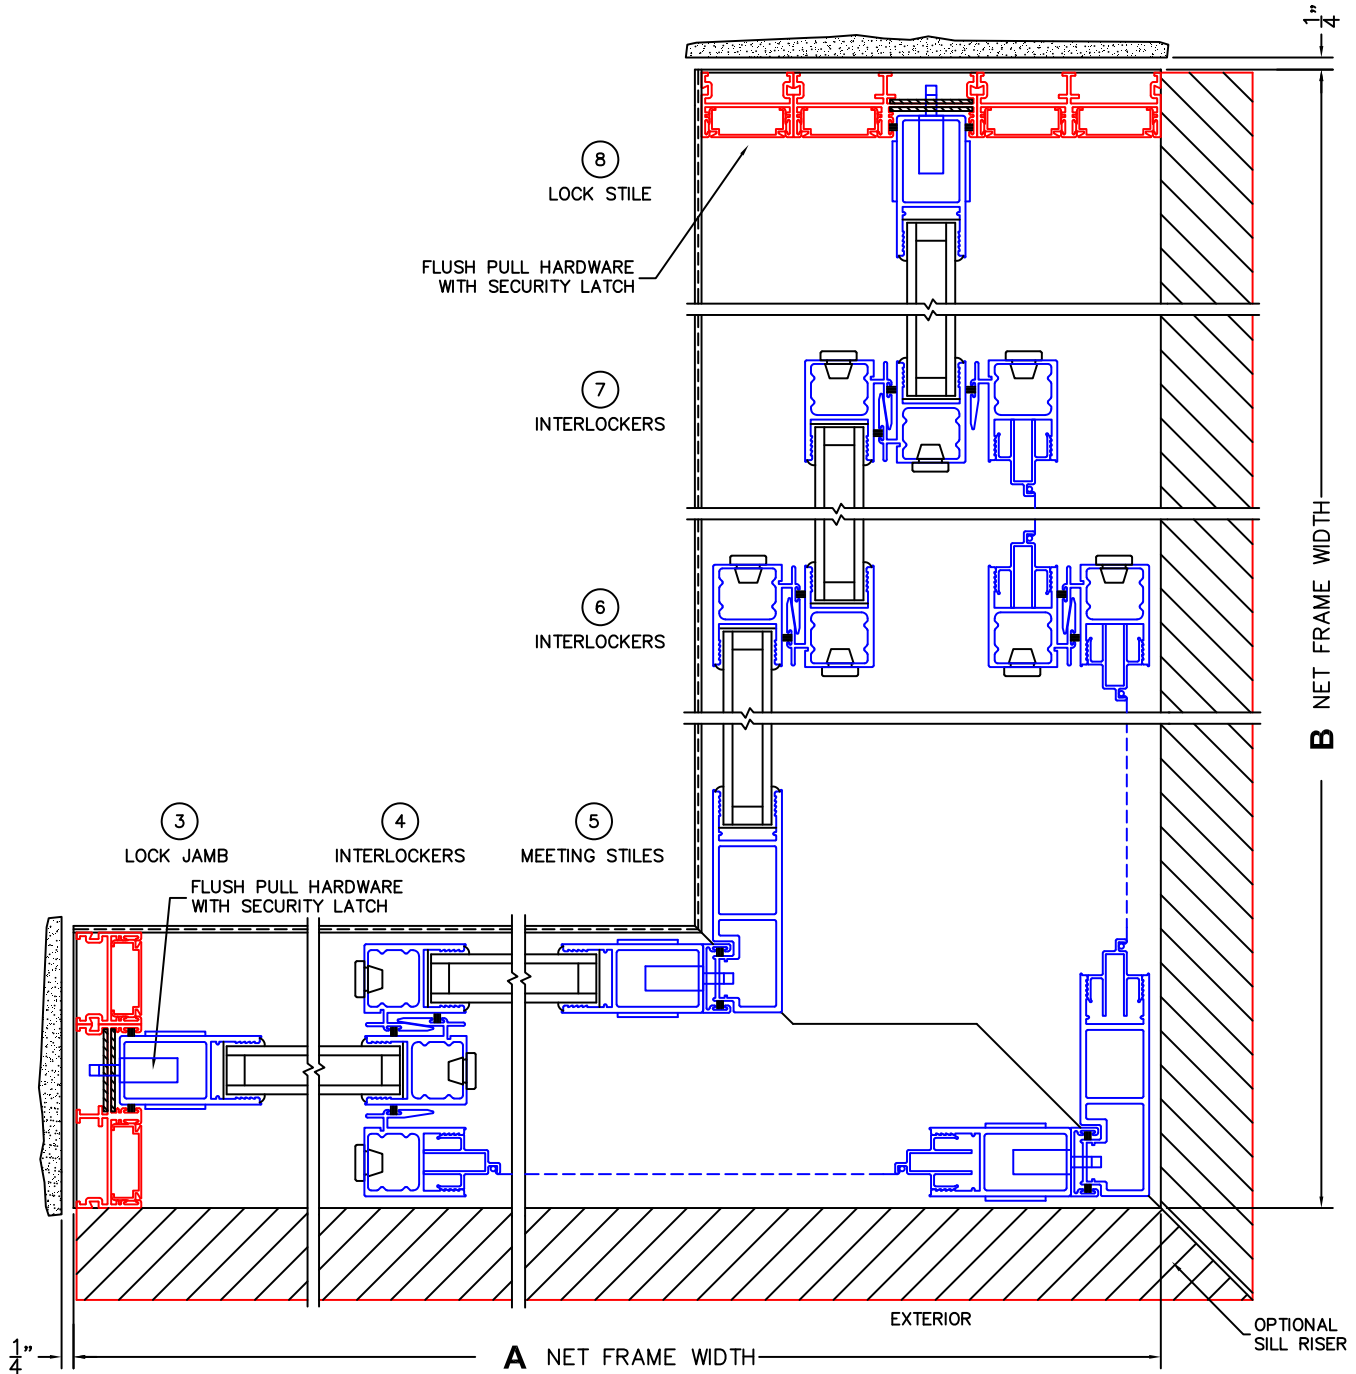

ORDER NO.: -

ITEM NO.:

REQUIRED DEALER INFO.

A(NET FRAME WIDTH)

B(NET FRAME WIDTH)

C(NET FRAME HEIGHT)

SILL PAN HEIGHT (INTERIOR LEG)
(3/4", 1-1/16", 1-7/16" OR 1-7/8")

NOTES:

(USE RULER TO SCALE DIMENSIONS IN INCHES)

SCALE: 1/4

(USE RULER TO SCALE DIMENSIONS IN INCHES)

SCALE: 1/4

FLEETWOOD
WINDOWS & DOORS
FleetwoodUSA.com

NORWOOD 3070EX M/S
90XXIXXX STANDARD CONFIGURATION
WITH SCREENS

ORDER NO.:

ITEM NO.:

(USE RULER TO SCALE DIMENSIONS IN INCHES)

SCALE: 1/4