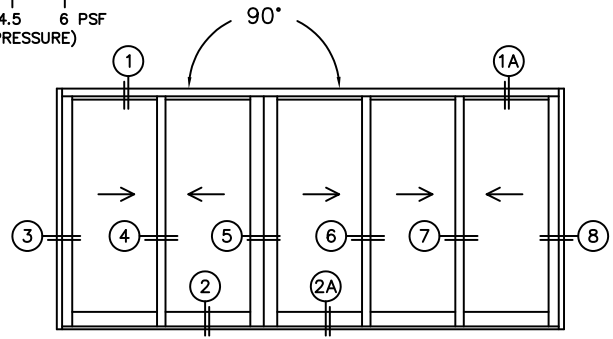

**C**(NET FRAME HEIGHT)

SILL PAN HEIGHT(INTERIOR LEG)  
(3/4", 1-1/16", 1-7/16" OR 1-7/8")

NOTES:

(USE RULER TO SCALE DIMENSIONS IN INCHES)

SCALE: 1/4

XXIXXX DOOR SHOWN

(USE RULER TO SCALE DIMENSIONS IN INCHES)

SCALE: 1/4