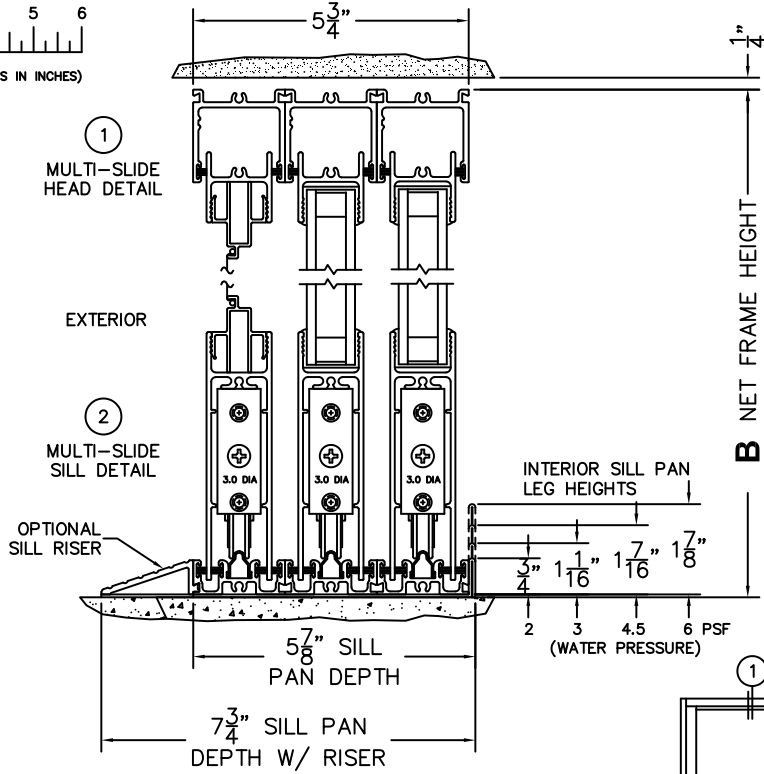

**C**(NET FRAME HEIGHT)

SILL PAN HEIGHT(INTERIOR LEG)  
(3/4", 1-1/16", 1-7/16" OR 1-7/8")

NOTES:

(USE RULER TO SCALE DIMENSIONS IN INCHES)

SCALE: 1/4

XXIXXX DOOR SHOWN

(USE RULER TO SCALE DIMENSIONS IN INCHES)

SCALE: 1/4