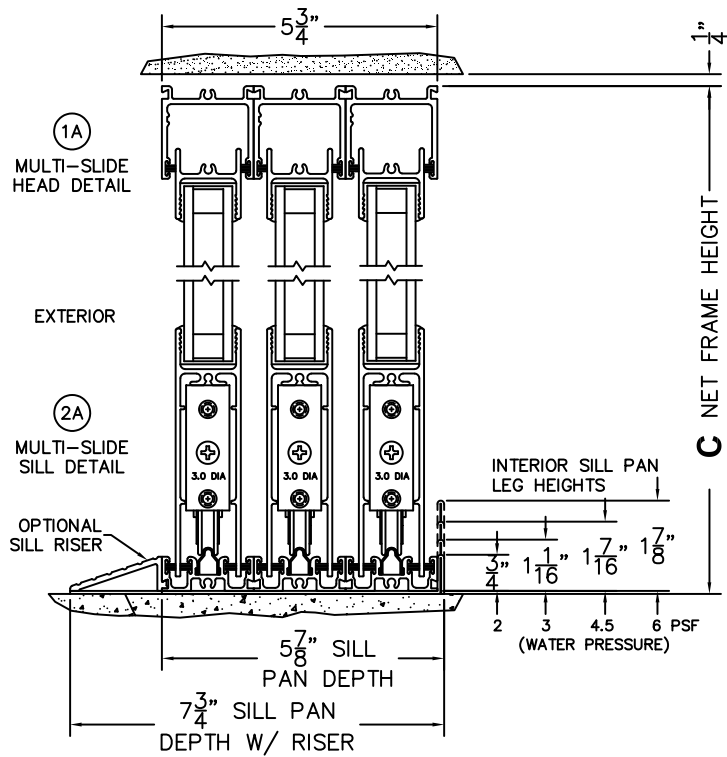

**C**(NET FRAME HEIGHT)

SILL PAN HEIGHT(INTERIOR LEG)  
(3/4", 1-1/16", 1-7/16" OR 1-7/8")

NOTES:

(USE RULER TO SCALE DIMENSIONS IN INCHES)

SCALE: 1/4

XXIXXX DOOR SHOWN

(USE RULER TO SCALE DIMENSIONS IN INCHES)

SCALE: 1/4