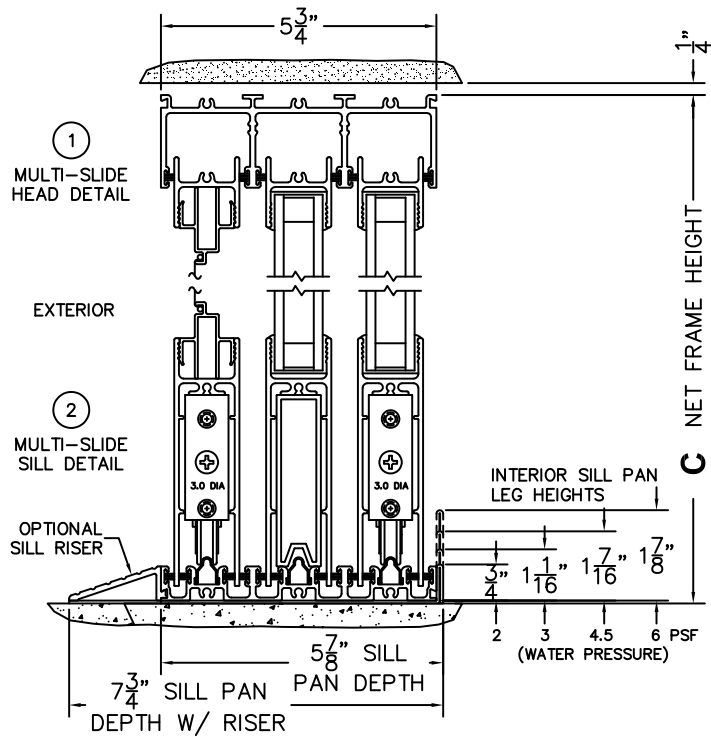

SILL PAN HEIGHT (INTERIOR LEG)
(3/4", 1-1/16", 1-7/16" OR 1-7/8")

NOTES:

(USE RULER TO SCALE DIMENSIONS IN INCHES)

SCALE: 1/4

FLEETWOOD
WINDOWS & DOORS
FleetwoodUSA.com

NORWOOD 3070EX M/S
90°XXIXX CUSTOM CONFIG.
WITH SCREENS

ORDER NO.:

ITEM NO.:

(USE RULER TO SCALE DIMENSIONS IN INCHES)

SCALE: 1/4