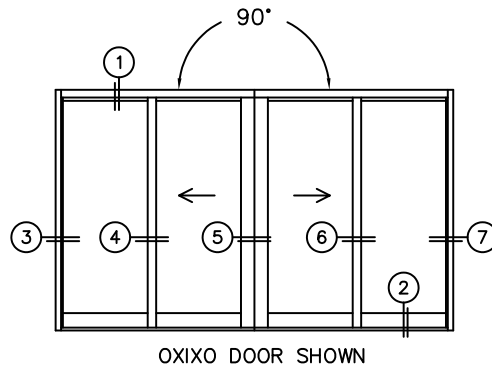

FLEETWOOD
WINDOWS & DOORS
FleetwoodUSA.com

NORWOOD 3070EX M/S
90°XXIXX CUSTOMCONFIG.
WITH SCREENS

ORDER NO.: -

ITEM NO.:

REQUIRED DEALER INFO.

A(NET FRAME WIDTH)

B(NET FRAME WIDTH)

C(NET FRAME HEIGHT)

SILL PAN HEIGHT (INTERIOR LEG)
(3/4", 1-1/16", 1-7/16" OR 1-7/8")

NOTES:

(USE RULER TO SCALE DIMENSIONS IN INCHES)

SCALE: 1/4

FLEETWOOD
WINDOWS & DOORS
FleetwoodUSA.com

NORWOOD 3070EX M/S
90°XXIXX CUSTOM CONFIG.
WITH SCREENS

ORDER NO.:

ITEM NO.:

(USE RULER TO SCALE DIMENSIONS IN INCHES)

SCALE: 1/4