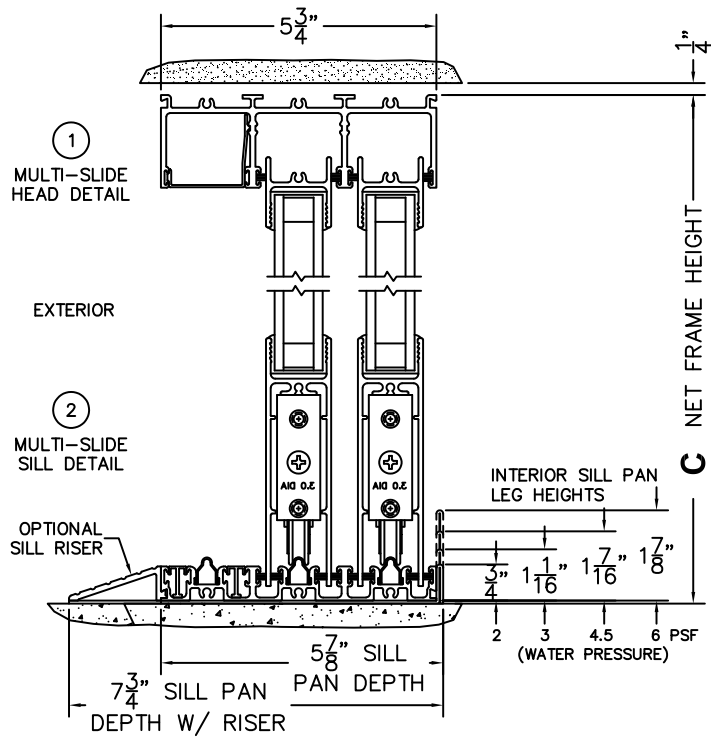

SILL PAN HEIGHT(INTERIOR LEG)
(3/4", 1-1/16", 1-7/16" OR 1-7/8")

NOTES:

(USE RULER TO SCALE DIMENSIONS IN INCHES)

SCALE: 1/4

FLEETWOOD
WINDOWS & DOORS
FleetwoodUSA.com

NORWOOD 3070EX M/S
90°XXIXX CUSTOM CONFIG.
NO SCREENS

ORDER NO.:

ITEM NO.:

(USE RULER TO SCALE DIMENSIONS IN INCHES)

SCALE: 1/4