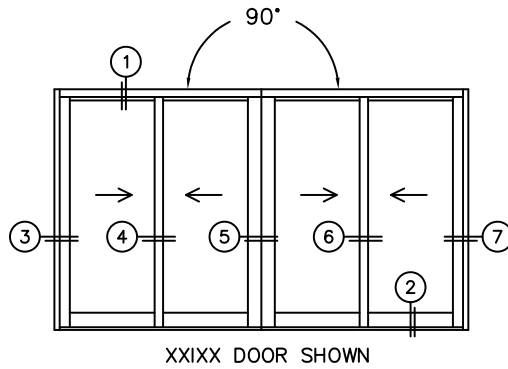

FLEETWOOD
WINDOWS & DOORS
FleetwoodUSA.com

NORWOOD 3070EX M/S
90°XXIXX CUSTOMCONFIG.
WITH SCREENS

ORDER NO.: -

ITEM NO.:

REQUIRED DEALER INFO.

A(NET FRAME WIDTH)

B(NET FRAME WIDTH)

C(NET FRAME HEIGHT)

SILL PAN HEIGHT(INTERIOR LEG)
(3/4", 1-1/16", 1-7/16" OR 1-7/8")

NOTES:

(USE RULER TO SCALE DIMENSIONS IN INCHES)

SCALE: 1/4

FLEETWOOD
WINDOWS & DOORS
FleetwoodUSA.com

NORWOOD 3070EX M/S
90°XXIXX CUSTOM CONFIG.
NO SCREENS

ORDER NO.:

ITEM NO.:

(USE RULER TO SCALE DIMENSIONS IN INCHES)

SCALE: 1/4