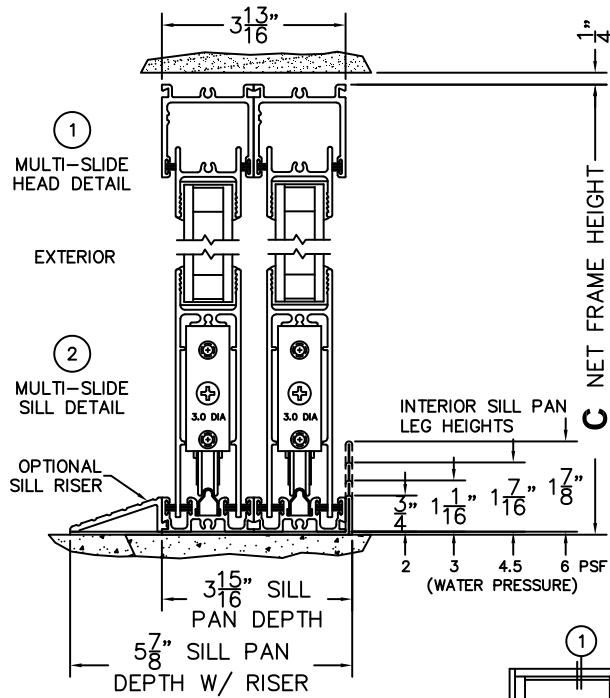

**C**(NET FRAME HEIGHT)

SILL PAN HEIGHT (INTERIOR LEG)  
(3/4", 1-1/16", 1-7/16" OR 1-7/8")

NOTES:

(USE RULER TO SCALE DIMENSIONS IN INCHES)

SCALE: 1/4

(USE RULER TO SCALE DIMENSIONS IN INCHES)

SCALE: 1/4