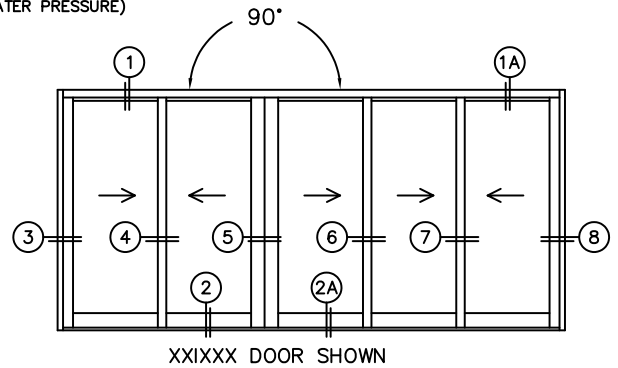

**C**(NET FRAME HEIGHT)

SILL PAN HEIGHT (INTERIOR LEG)  
(3/4", 1-1/16", 1-7/16" OR 1-7/8")

NOTES:

(USE RULER TO SCALE DIMENSIONS IN INCHES)

SCALE: 1/4

(USE RULER TO SCALE DIMENSIONS IN INCHES)

SCALE: 1/4