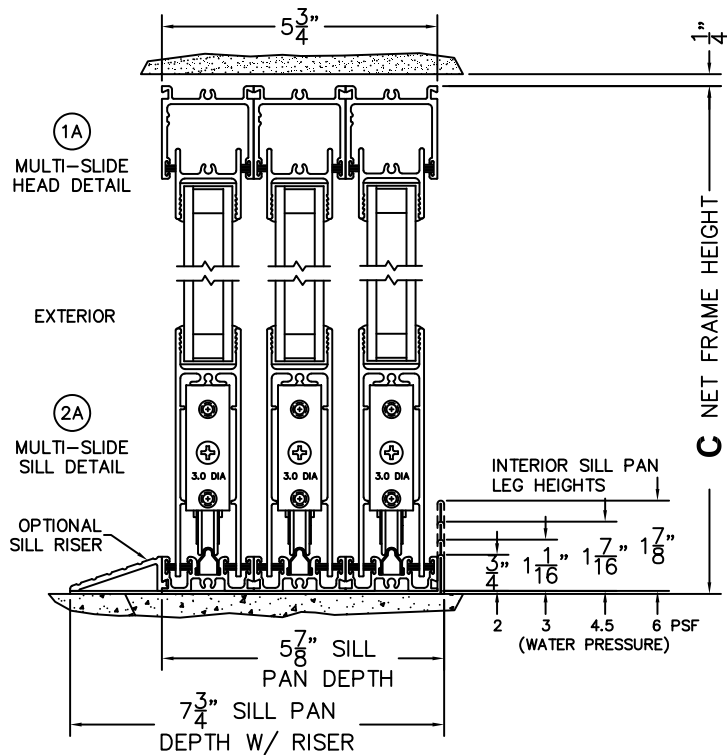

**C**(NET FRAME HEIGHT)

SILL PAN HEIGHT (INTERIOR LEG)  
(3/4", 1-1/16", 1-7/16" OR 1-7/8")

NOTES:

(USE RULER TO SCALE DIMENSIONS IN INCHES)

SCALE: 1/4

(USE RULER TO SCALE DIMENSIONS IN INCHES)

SCALE: 1/4