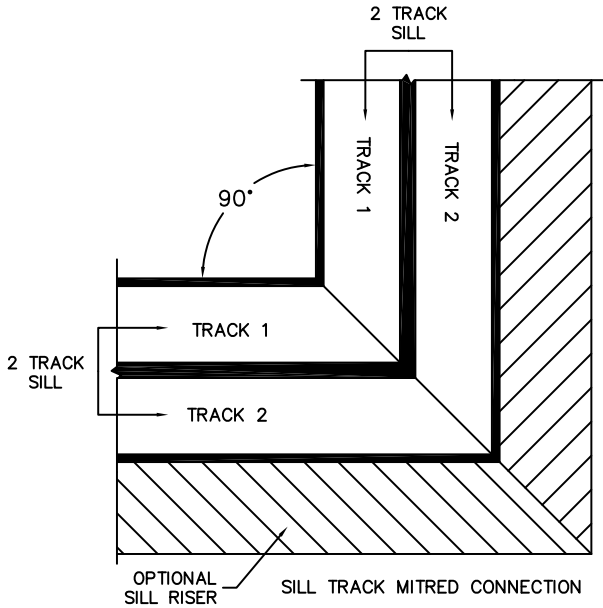

SILL PAN HEIGHT(INTERIOR LEG)
(3/4", 1-1/16", 1-7/16" OR 1-7/8")

NOTES:

(USE RULER TO SCALE DIMENSIONS IN INCHES)

SCALE: 1/4

XXIXX DOOR SHOWN

C NET FRAME HEIGHT

FLEETWOOD
WINDOWS & DOORS
FleetwoodUSA.com

NORWOOD 3070EX M/S
90°XXIXX STANDARD CONFIG.
NO SCREENS

ORDER NO.:

ITEM NO.:

(USE RULER TO SCALE DIMENSIONS IN INCHES)

SCALE: 1/4

FLEETWOOD
WINDOWS & DOORS
FleetwoodUSA.com

NORWOOD 3070EX M/S
90°XXIXXXXP CUSTOM CONFIG.
NO SCREENS

ORDER NO.:

ITEM NO.:

(USE RULER TO SCALE DIMENSIONS IN INCHES)

SCALE: 1/4