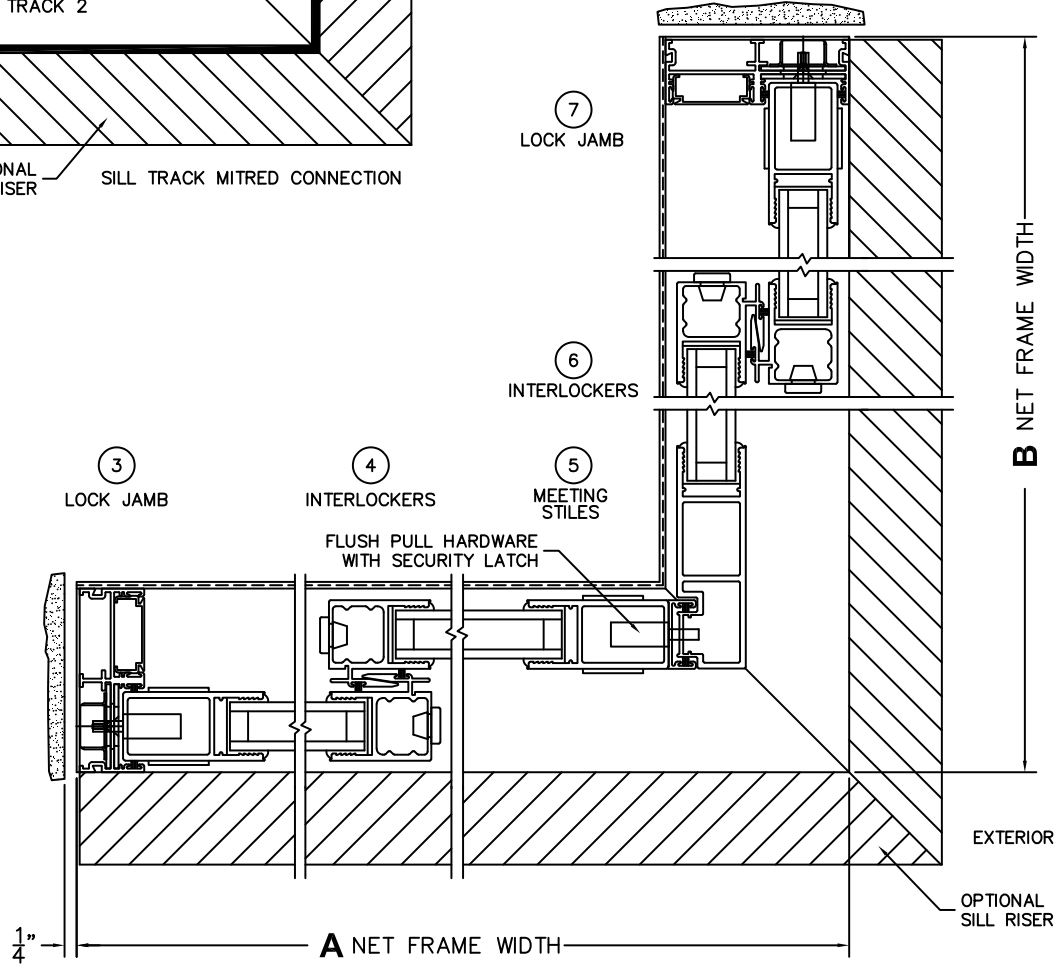

SILL PAN HEIGHT(INTERIOR LEG)
(3/4", 1-1/16", 1-7/16" OR 1-7/8")

NOTES:

(USE RULER TO SCALE DIMENSIONS IN INCHES)

SCALE: 1/4

XXIXX DOOR SHOWN

C NET FRAME HEIGHT

FLEETWOOD
WINDOWS & DOORS
FleetwoodUSA.com

NORWOOD 3070EX M/S
90°XXIXX STANDARD CONFIG.
NO SCREENS

ORDER NO.:

ITEM NO.:

(USE RULER TO SCALE DIMENSIONS IN INCHES)

SCALE: 1/4

FLEETWOOD
WINDOWS & DOORS
FleetwoodUSA.com

NORWOOD 3070EX M/S
90°XXIXXXXP CUSTOM CONFIG.
NO SCREENS

ORDER NO.:

ITEM NO.:

(USE RULER TO SCALE DIMENSIONS IN INCHES)

SCALE: 1/4