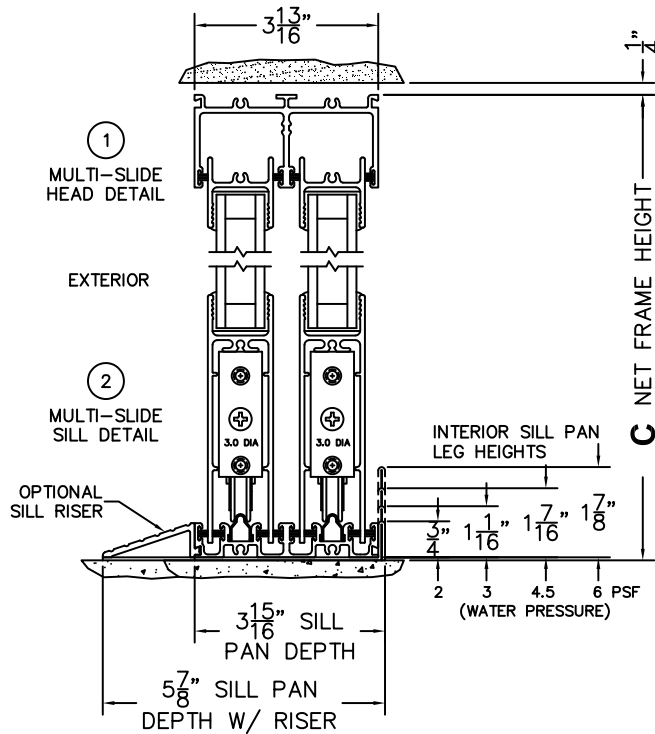

SILL PAN HEIGHT(INTERIOR LEG)
(3/4", 1-1/16", 1-7/16" OR 1-7/8")

NOTES:

(USE RULER TO SCALE DIMENSIONS IN INCHES)

SCALE: 1/4

XXIXX DOOR SHOWN

C NET FRAME HEIGHT

FLEETWOOD
WINDOWS & DOORS
FleetwoodUSA.com

NORWOOD 3070EX M/S
90°XXIXX STANDARD CONFIG.
NO SCREENS

ORDER NO.:

ITEM NO.:

(USE RULER TO SCALE DIMENSIONS IN INCHES)

SCALE: 1/4

FLEETWOOD
WINDOWS & DOORS
FleetwoodUSA.com

NORWOOD 3070EX M/S
90°XXIXXXXP CUSTOM CONFIG.
NO SCREENS

ORDER NO.:

ITEM NO.:

(USE RULER TO SCALE DIMENSIONS IN INCHES)

SCALE: 1/4