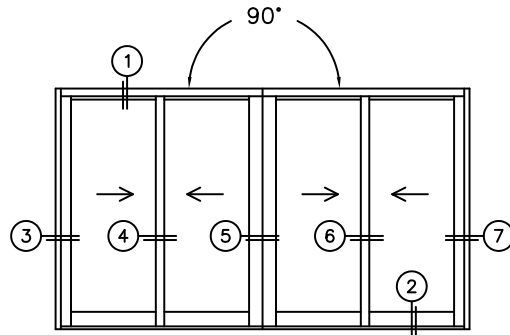

SILL PAN HEIGHT(INTERIOR LEG)
(3/4", 1-1/16", 1-7/16" OR 1-7/8")

NOTES:

(USE RULER TO SCALE DIMENSIONS IN INCHES)

SCALE: 1/4

XXIXX DOOR SHOWN

C NET FRAME HEIGHT

FLEETWOOD
WINDOWS & DOORS
FleetwoodUSA.com

NORWOOD 3070EX M/S
90°XXIXX STANDARD CONFIG.
NO SCREENS

ORDER NO.:

ITEM NO.:

(USE RULER TO SCALE DIMENSIONS IN INCHES)

SCALE: 1/4

FLEETWOOD
WINDOWS & DOORS
FleetwoodUSA.com

NORWOOD 3070EX M/S
90°XXIXXXXP CUSTOM CONFIG.
NO SCREENS

ORDER NO.:

ITEM NO.:

(USE RULER TO SCALE DIMENSIONS IN INCHES)

SCALE: 1/4