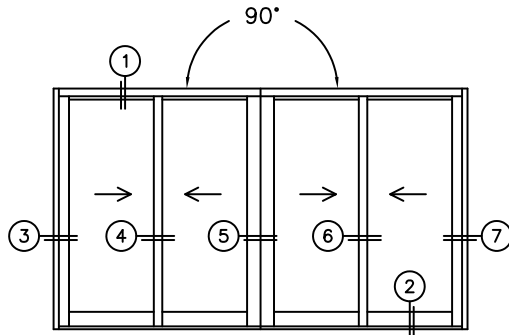

FLEETWOOD
WINDOWS & DOORS
FleetwoodUSA.com

NORWOOD 3070EX M/S
90°XXIXX STANDARD CONFIGURATION
NO SCREENS

ORDER NO.:

ITEM NO.:

REQUIRED DEALER INFO.

A(NET FRAME WIDTH)

B(NET FRAME WIDTH)

C(NET FRAME HEIGHT)

SILL PAN HEIGHT(INTERIOR LEG)
(3/4", 1-1/16", 1-7/16" OR 1-7/8")

NOTES:

(USE RULER TO SCALE DIMENSIONS IN INCHES)

SCALE: 1/4

XXIXX DOOR SHOWN

C NET FRAME HEIGHT

FLEETWOOD
WINDOWS & DOORS
FleetwoodUSA.com

NORWOOD 3070EX M/S
90°XXIXX STANDARD CONFIGURATION
NO SCREENS

ORDER NO.:

ITEM NO.:

(USE RULER TO SCALE DIMENSIONS IN INCHES)

SCALE: 1/4