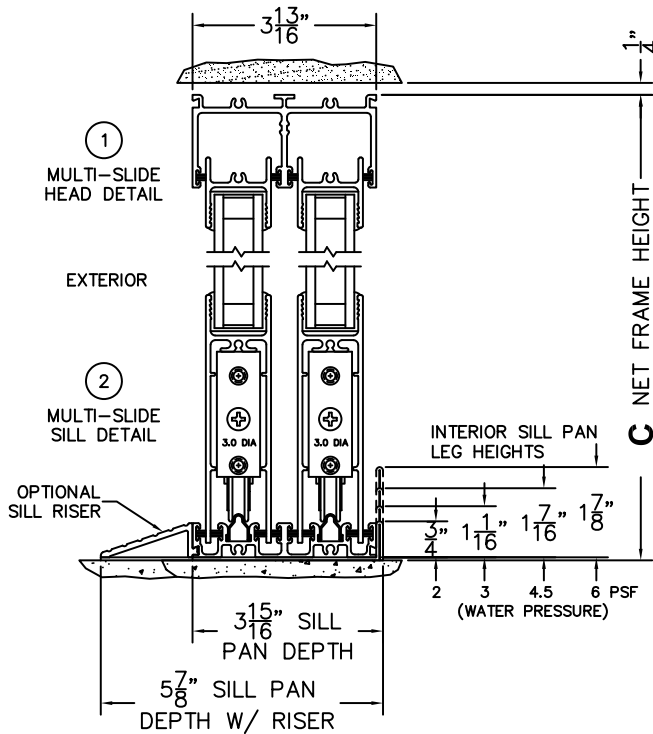

SILL PAN HEIGHT(INTERIOR LEG)
(3/4", 1-1/16", 1-7/16" OR 1-7/8")

NOTES:

(USE RULER TO SCALE DIMENSIONS IN INCHES)

SCALE: 1/4

XXIXX DOOR SHOWN

C NET FRAME HEIGHT

FLEETWOOD
WINDOWS & DOORS
FleetwoodUSA.com

NORWOOD 3070EX M/S
90°XXIXX STANDARD CONFIGURATION
NO SCREENS

ORDER NO.:

ITEM NO.:

(USE RULER TO SCALE DIMENSIONS IN INCHES)

SCALE: 1/4