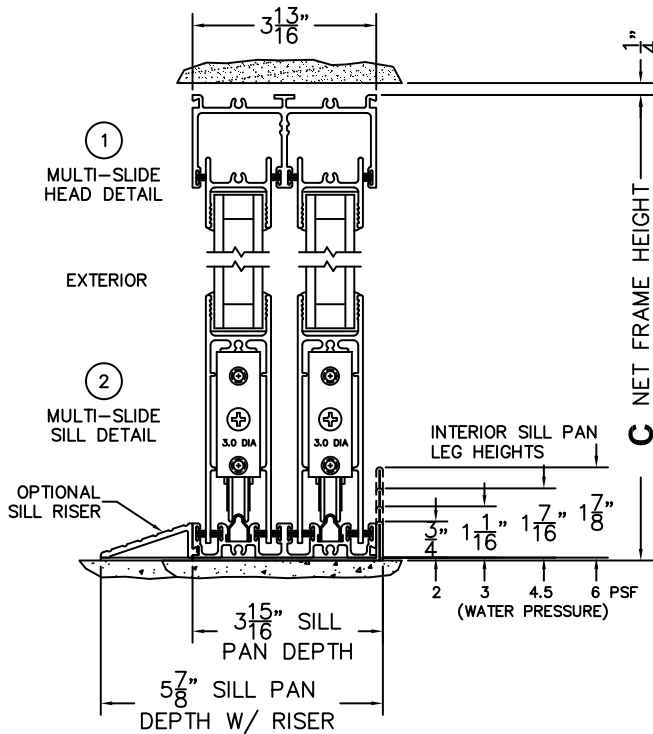

SILL PAN HEIGHT(INTERIOR LEG)
(3/4", 1-1/16", 1-7/16" OR 1-7/8")

NOTES:

(USE RULER TO SCALE DIMENSIONS IN INCHES)

SCALE: 1/4

XXIXX DOOR SHOWN

C NET FRAME HEIGHT

(USE RULER TO SCALE DIMENSIONS IN INCHES)

SCALE: 1/4