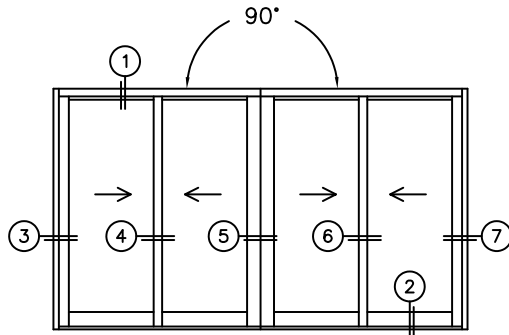

FLEETWOOD
WINDOWS & DOORS
FleetwoodUSA.com

NORWOOD 3070EX M/S
90°XXIXX STANDARD CONFIG.
NO SCREENS

ORDER NO.:

ITEM NO.:

REQUIRED DEALER INFO.

A(NET FRAME WIDTH)

B(NET FRAME WIDTH)

C(NET FRAME HEIGHT)

SILL PAN HEIGHT(INTERIOR LEG)
(3/4", 1-1/16", 1-7/16" OR 1-7/8")

NOTES:

(USE RULER TO SCALE DIMENSIONS IN INCHES)

SCALE: 1/4

XXIXX DOOR SHOWN

C NET FRAME HEIGHT

(USE RULER TO SCALE DIMENSIONS IN INCHES)

SCALE: 1/4