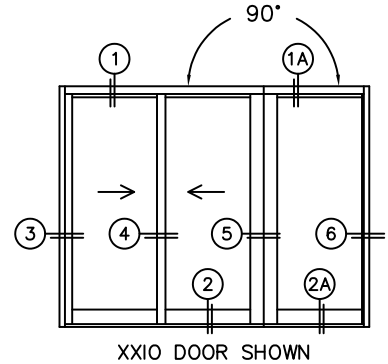

FLEETWOOD
WINDOWS & DOORS
FleetwoodUSA.com

NORWOOD 3070EX M/S
90°XXIO STANDARD CONFIGURATION
NO SCREENS

ORDER NO.:

ITEM NO.:

REQUIRED DEALER INFO.

A(NET FRAME WIDTH)

B(NET FRAME WIDTH)

C(NET FRAME HEIGHT)

SILL PAN HEIGHT (INTERIOR LEG)
(3/4", 1-1/16", 1-7/16" OR 1-7/8")

NOTES:

(USE RULER TO SCALE DIMENSIONS IN INCHES)

SCALE: 1/4

FLEETWOOD
WINDOWS & DOORS
FleetwoodUSA.com

NORWOOD 3070EX M/S
90°XXIO STANDARD CONFIGURATION
NO SCREENS

ORDER NO.:

ITEM NO.:

(USE RULER TO SCALE DIMENSIONS IN INCHES)

SCALE: 1/4