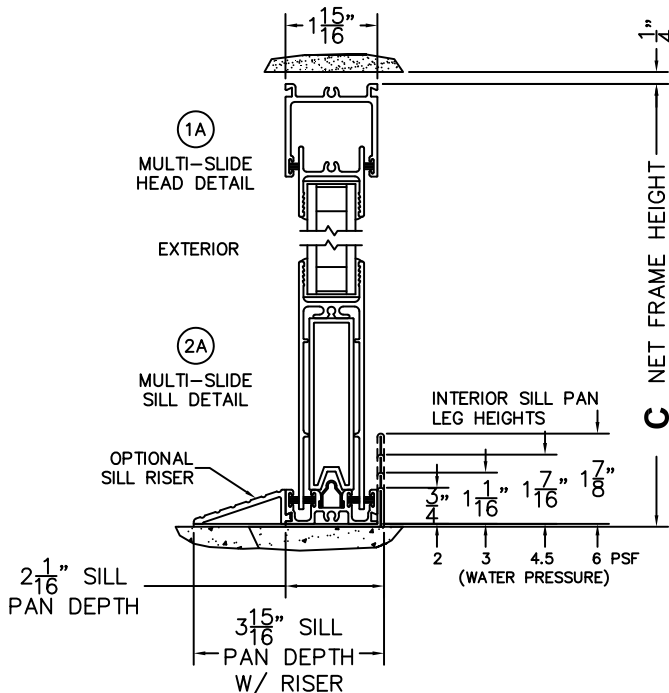

FLEETWOOD
WINDOWS & DOORS
FleetwoodUSA.com

NORWOOD 3070EX M/S
90°XXIO STANDARD CONFIGURATION
NO SCREENS

ORDER NO.:

ITEM NO.:

REQUIRED DEALER INFO.

A(NET FRAME WIDTH)

B(NET FRAME WIDTH)

C(NET FRAME HEIGHT)

SILL PAN HEIGHT (INTERIOR LEG)
(3/4", 1-1/16", 1-7/16" OR 1-7/8")

NOTES:

(USE RULER TO SCALE DIMENSIONS IN INCHES)

SCALE: 1/4

FLEETWOOD
WINDOWS & DOORS
FleetwoodUSA.com

NORWOOD 3070EX M/S
90°XXIO STANDARD CONFIGURATION
NO SCREENS

ORDER NO.:

ITEM NO.:

(USE RULER TO SCALE DIMENSIONS IN INCHES)

SCALE: 1/4