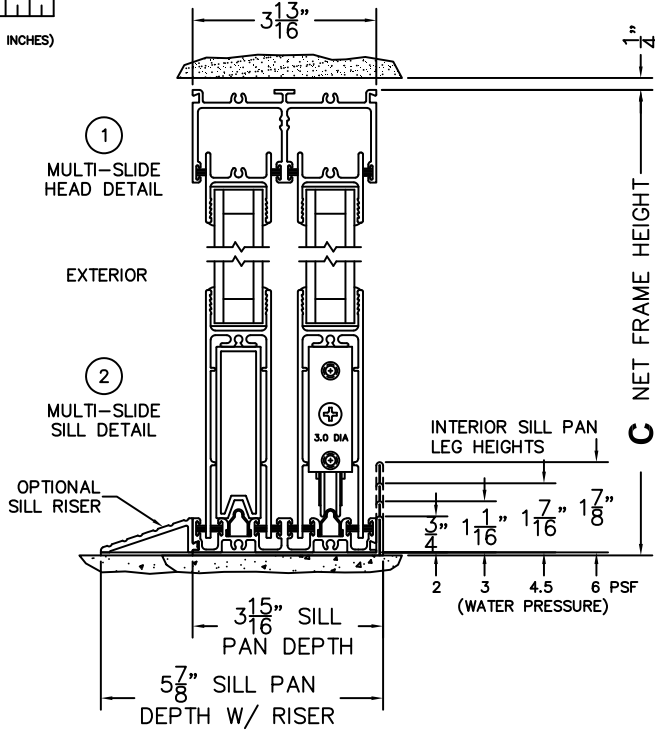

SILL PAN HEIGHT (INTERIOR LEG)
(3/4", 1-1/16", 1-7/16" OR 1-7/8")

NOTES:

(USE RULER TO SCALE DIMENSIONS IN INCHES)

SCALE: 1/4

FLEETWOOD
WINDOWS & DOORS
FleetwoodUSA.com

NORWOOD 3070EX M/S
90°XXIO STANDARD CONFIGURATION
NO SCREENS

ORDER NO.:

ITEM NO.:

(USE RULER TO SCALE DIMENSIONS IN INCHES)

SCALE: 1/4