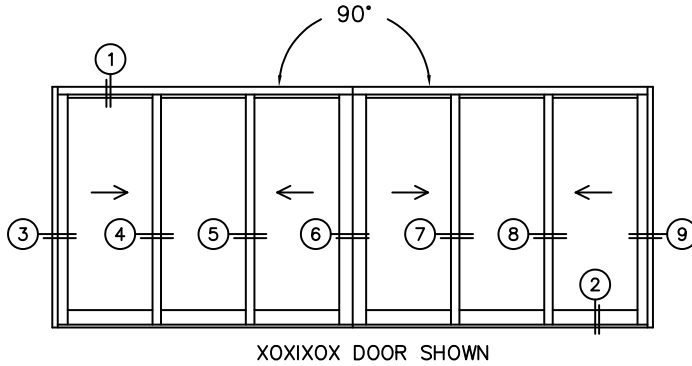

FLEETWOOD
WINDOWS & DOORS
FleetwoodUSA.com

NORWOOD 3070EX M/S
90°XOXIXOX STANDARD CONFIG.
NO SCREENS

ORDER NO.:

ITEM NO.:

REQUIRED DEALER INFO.

A(NET FRAME WIDTH)

B(NET FRAME WIDTH)

C(NET FRAME HEIGHT)

SILL PAN HEIGHT(INTERIOR LEG)
(3/4", 1-1/16", 1-7/16" OR 1-7/8")

NOTES:

(USE RULER TO SCALE DIMENSIONS IN INCHES)

SCALE: 1/4

FLEETWOOD
WINDOWS & DOORS
FleetwoodUSA.com

NORWOOD 3070EX M/S
90°XOXIXOX STANDARD CONFIG.
NO SCREENS

ORDER NO.:

ITEM NO.:

(USE RULER TO SCALE DIMENSIONS IN INCHES)

SCALE: 1/4