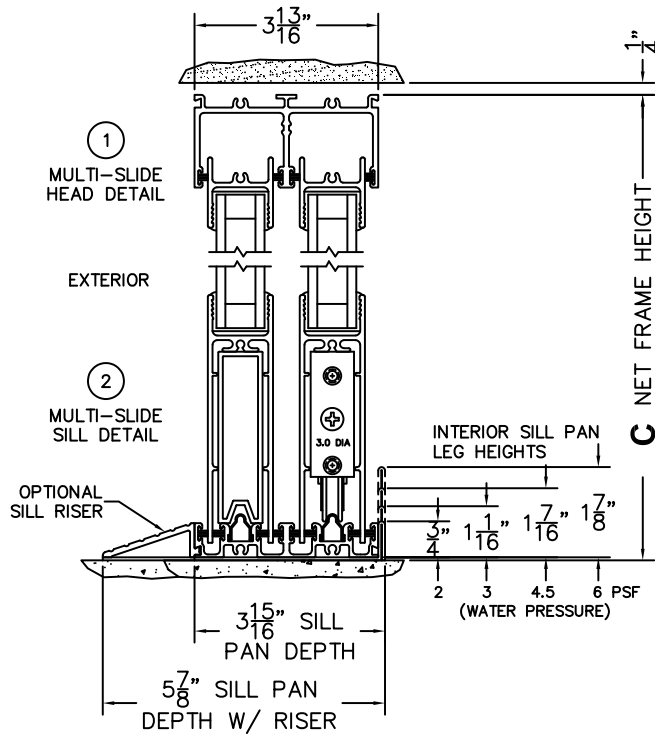

FLEETWOOD
WINDOWS & DOORS
FleetwoodUSA.com

NORWOOD 3070EX M/S
90°XOXIXOX STANDARD CONFIG.
NO SCREENS

ORDER NO.:

ITEM NO.:

REQUIRED DEALER INFO.

A(NET FRAME WIDTH)

B(NET FRAME WIDTH)

C(NET FRAME HEIGHT)

SILL PAN HEIGHT(INTERIOR LEG)
(3/4", 1-1/16", 1-7/16" OR 1-7/8")

NOTES:

(USE RULER TO SCALE DIMENSIONS IN INCHES)

SCALE: 1/4

FLEETWOOD
WINDOWS & DOORS
FleetwoodUSA.com

NORWOOD 3070EX M/S
90°XOXIXOX STANDARD CONFIG.
NO SCREENS

ORDER NO.:

ITEM NO.:

(USE RULER TO SCALE DIMENSIONS IN INCHES)

SCALE: 1/4