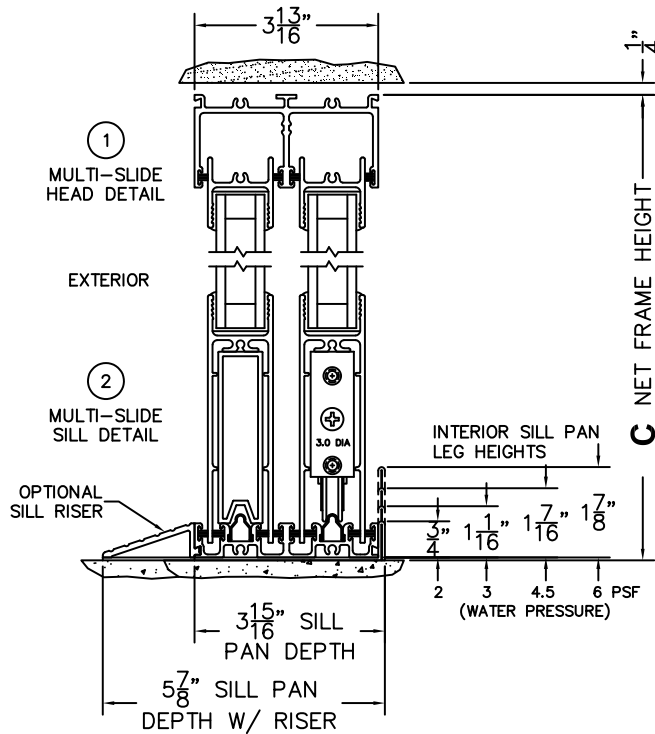

FLEETWOOD
WINDOWS & DOORS
FleetwoodUSA.com

NORWOOD 3070EX M/S
90°XOXIXO STANDARD CONFIG.
NO SCREENS

ORDER NO.:

ITEM NO.:

REQUIRED DEALER INFO.

A(NET FRAME WIDTH)

B(NET FRAME WIDTH)

C(NET FRAME HEIGHT)

SILL PAN HEIGHT(INTERIOR LEG)
(3/4", 1-1/16", 1-7/16" OR 1-7/8")

NOTES:

(USE RULER TO SCALE DIMENSIONS IN INCHES)

SCALE: 1/4

FLEETWOOD
WINDOWS & DOORS
FleetwoodUSA.com

NORWOOD 3070EX M/S
90°XOXIXOX STANDARD CONFIG.
NO SCREENS

ORDER NO.:

ITEM NO.:

(USE RULER TO SCALE DIMENSIONS IN INCHES)

SCALE: 1/4