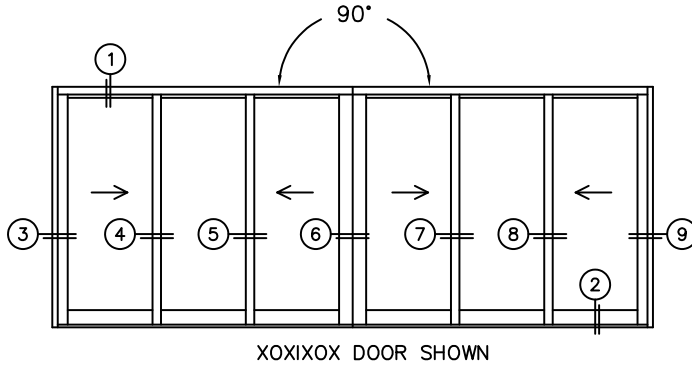

FLEETWOOD
WINDOWS & DOORS
FleetwoodUSA.com

NORWOOD 3070EX M/S
90°XOXIXO STANDARD CONFIG.
NO SCREENS

ORDER NO.:

ITEM NO.:

REQUIRED DEALER INFO.

A(NET FRAME WIDTH)

B(NET FRAME WIDTH)

C(NET FRAME HEIGHT)

SILL PAN HEIGHT(INTERIOR LEG)
(3/4", 1-1/16", 1-7/16" OR 1-7/8")

NOTES:

(USE RULER TO SCALE DIMENSIONS IN INCHES)

SCALE: 1/4

FLEETWOOD
WINDOWS & DOORS
FleetwoodUSA.com

NORWOOD 3070EX M/S
90°XOXIXOX STANDARD CONFIG.
NO SCREENS

ORDER NO.:

ITEM NO.:

(USE RULER TO SCALE DIMENSIONS IN INCHES)

SCALE: 1/4