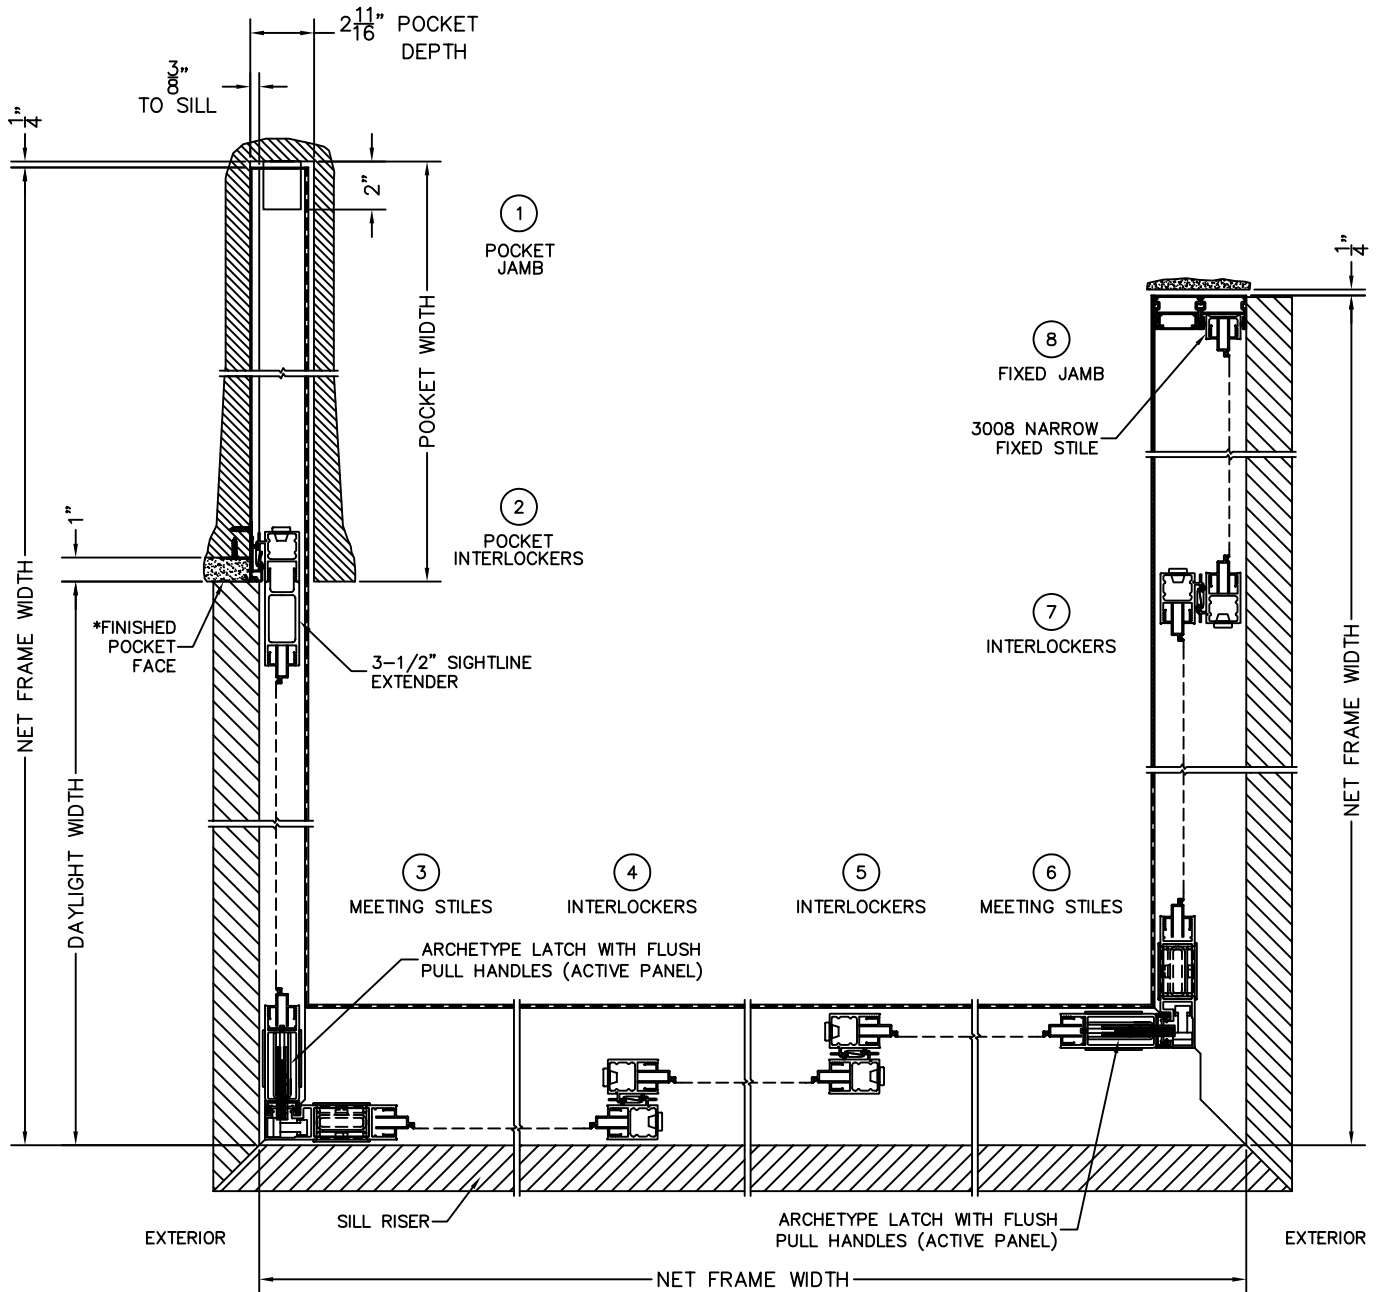

SCALE: 1/8

*CAUTION: WHEN CONSTRUCTING POCKET NOTE THAT DAYLIGHT WIDTH DOES NOT INCLUDE 1" SET BACK FOR POST INTERLOCKER.