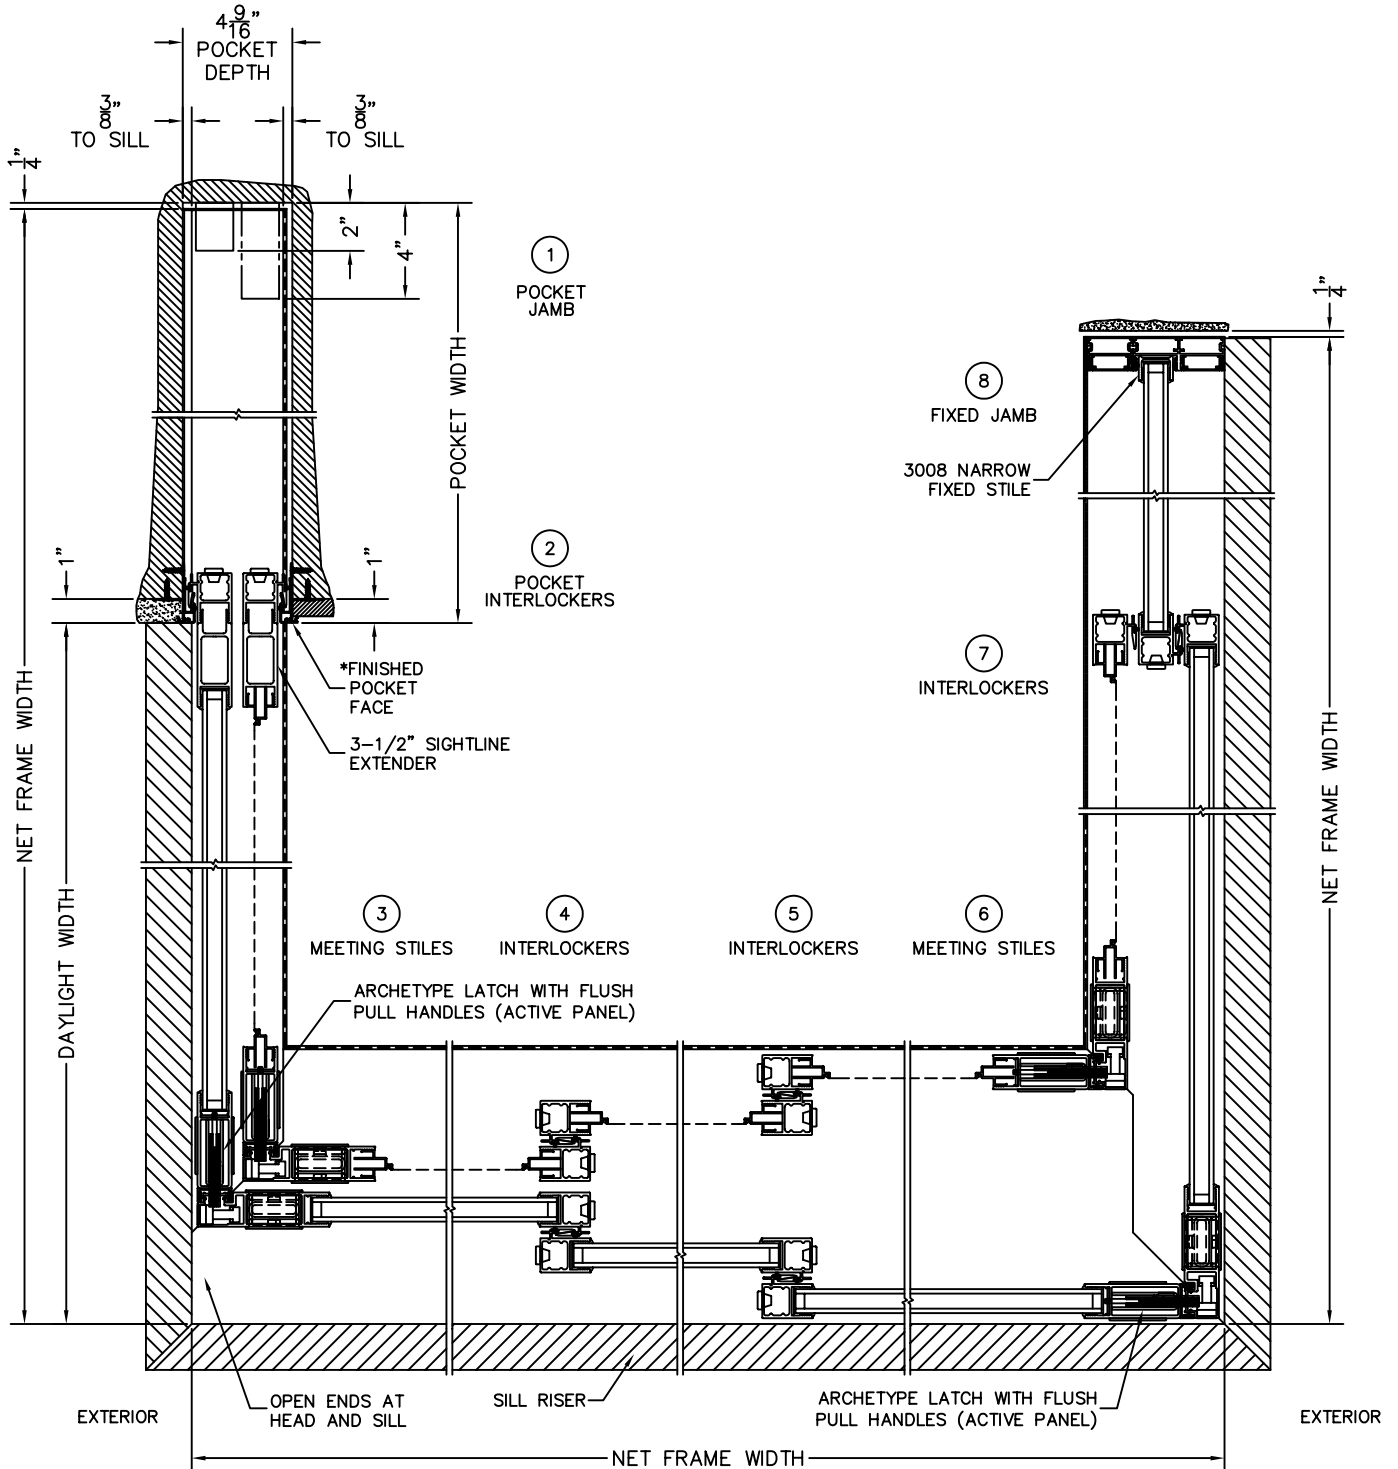

SCALE: 1/8

*CAUTION: WHEN CONSTRUCTING POCKET NOTE THAT DAYLIGHT WIDTH DOES NOT INCLUDE 1" SET BACK FOR POST INTERLOCKER.