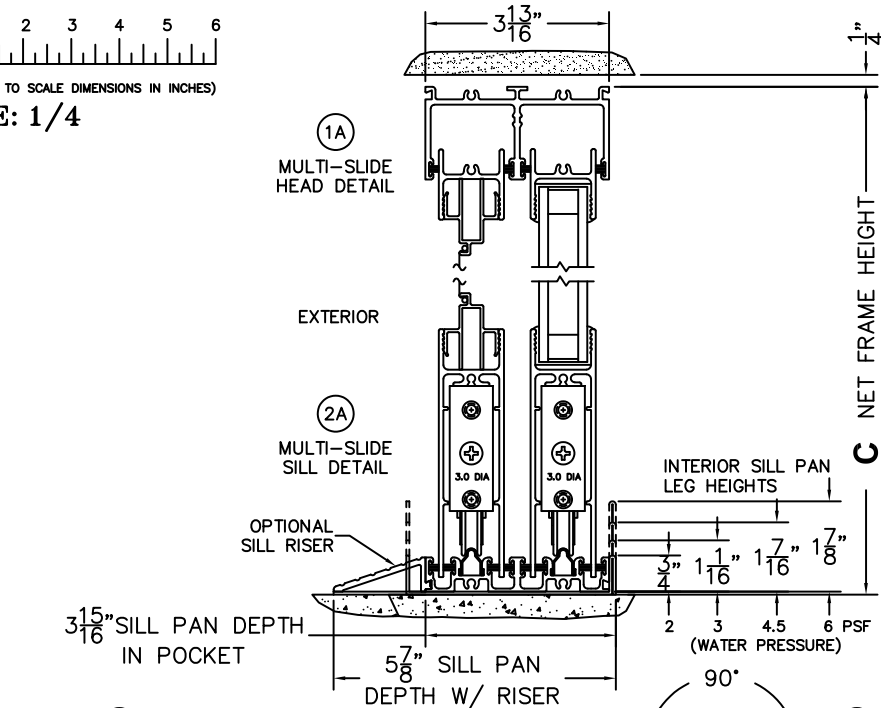

CALCULATED VALUES (FLEETWOOD SUPPLIED)

D (POCKET WIDTH)	
E (NET FRAME WIDTH)	
F (POCKET WIDTH)	
G (NET FRAME WIDTH)	

NOTES:

(USE RULER TO SCALE DIMENSIONS IN INCHES)

SCALE: 1/4

PXXXXXXIXP DOOR SHOWN

FLEETWOOD
WINDOWS & DOORS
FleetwoodUSA.com

NORWOOD 3070EX M/S
90°PXXXXXXIXP STANDARD CONFIG.
WITH SCREENS

ORDER NO.:

ITEM NO.:

(USE RULER TO SCALE DIMENSIONS IN INCHES)

SCALE: 1/8

*CAUTION: WHEN CONSTRUCTING POCKET NOTE THAT DAYLIGHT WIDTH DOES NOT INCLUDE 1" SET BACK FOR POST INTERLOCKER.

FLEETWOOD
WINDOWS & DOORS
FleetwoodUSA.com

NORWOOD 3070EX M/S
90°PXXXXXXIXP STANDARD CONFIG.
WITH SCREENS

ORDER NO.:

ITEM NO.:

(USE RULER TO SCALE DIMENSIONS IN INCHES)

SCALE: 1/4