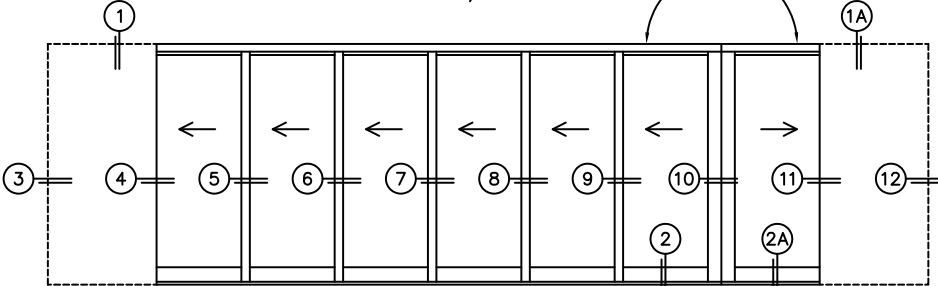

CALCULATED VALUES (FLEETWOOD SUPPLIED)

D (POCKET WIDTH)	
E (NET FRAME WIDTH)	
F (POCKET WIDTH)	
G (NET FRAME WIDTH)	

NOTES:

(USE RULER TO SCALE DIMENSIONS IN INCHES)

SCALE: 1/4

PXXXXXXIXP DOOR SHOWN

FLEETWOOD
WINDOWS & DOORS
FleetwoodUSA.com

NORWOOD 3070EX M/S
90°PXXXXXXIXP STANDARD CONFIG.
WITH SCREENS

ORDER NO.:

ITEM NO.:

(USE RULER TO SCALE DIMENSIONS IN INCHES)

SCALE: 1/8

*CAUTION: WHEN CONSTRUCTING POCKET NOTE THAT DAYLIGHT WIDTH DOES NOT INCLUDE 1" SET BACK FOR POST INTERLOCKER.

FLEETWOOD
WINDOWS & DOORS
FleetwoodUSA.com

NORWOOD 3070EX M/S
90°PXXXXXXIXP STANDARD CONFIG.
WITH SCREENS

ORDER NO.:

ITEM NO.:

(USE RULER TO SCALE DIMENSIONS IN INCHES)

SCALE: 1/4