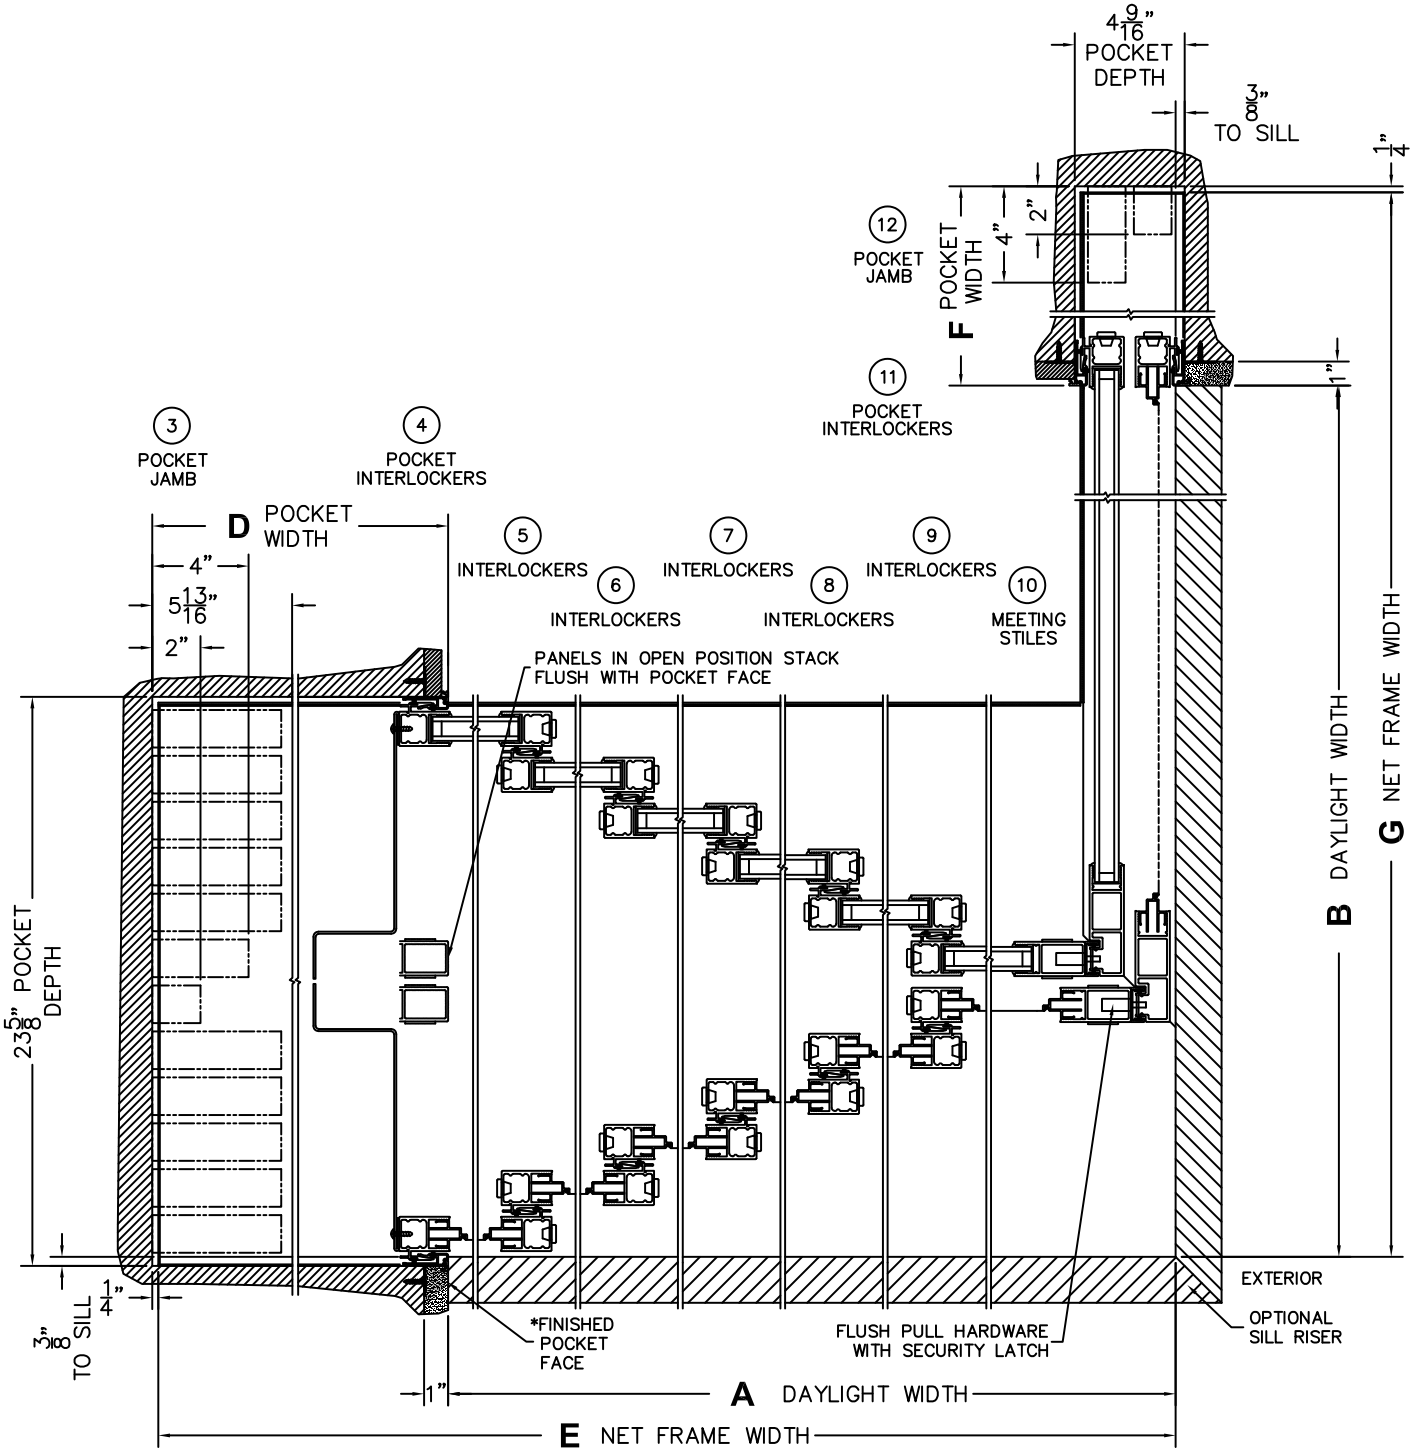

FLEETWOOD
WINDOWS & DOORS
FleetwoodUSA.com

NORWOOD 3070EX M/S
90°PXXXXXXIXP STANDARD CONFIG.
WITH SCREENS

ORDER NO.:

ITEM NO.:

REQUIRED DEALER INFO.

A (DAYLIGHT WIDTH)	
B (DAYLIGHT WIDTH)	
C (NET FRAME HEIGHT)	
SILL PAN HEIGHT(INTERIOR LEG)	(3/4", 1-1/16", 1-7/16" OR 1-7/8")

CALCULATED VALUES (FLEETWOOD SUPPLIED)

D (POCKET WIDTH)	
E (NET FRAME WIDTH)	
F (POCKET WIDTH)	
G (NET FRAME WIDTH)	

NOTES:

(USE RULER TO SCALE DIMENSIONS IN INCHES)

SCALE: 1/4

PXXXXXXIXP DOOR SHOWN

FLEETWOOD
WINDOWS & DOORS
FleetwoodUSA.com

NORWOOD 3070EX M/S
90°PXXXXXXIXP STANDARD CONFIG.
WITH SCREENS

ORDER NO.:

ITEM NO.:

(USE RULER TO SCALE DIMENSIONS IN INCHES)

SCALE: 1/8

*CAUTION: WHEN CONSTRUCTING POCKET NOTE THAT DAYLIGHT WIDTH DOES NOT INCLUDE 1" SET BACK FOR POST INTERLOCKER.

FLEETWOOD
WINDOWS & DOORS
FleetwoodUSA.com

NORWOOD 3070EX M/S
90°PXXXXXXIXP STANDARD CONFIG.
WITH SCREENS

ORDER NO.:

ITEM NO.:

(USE RULER TO SCALE DIMENSIONS IN INCHES)

SCALE: 1/4