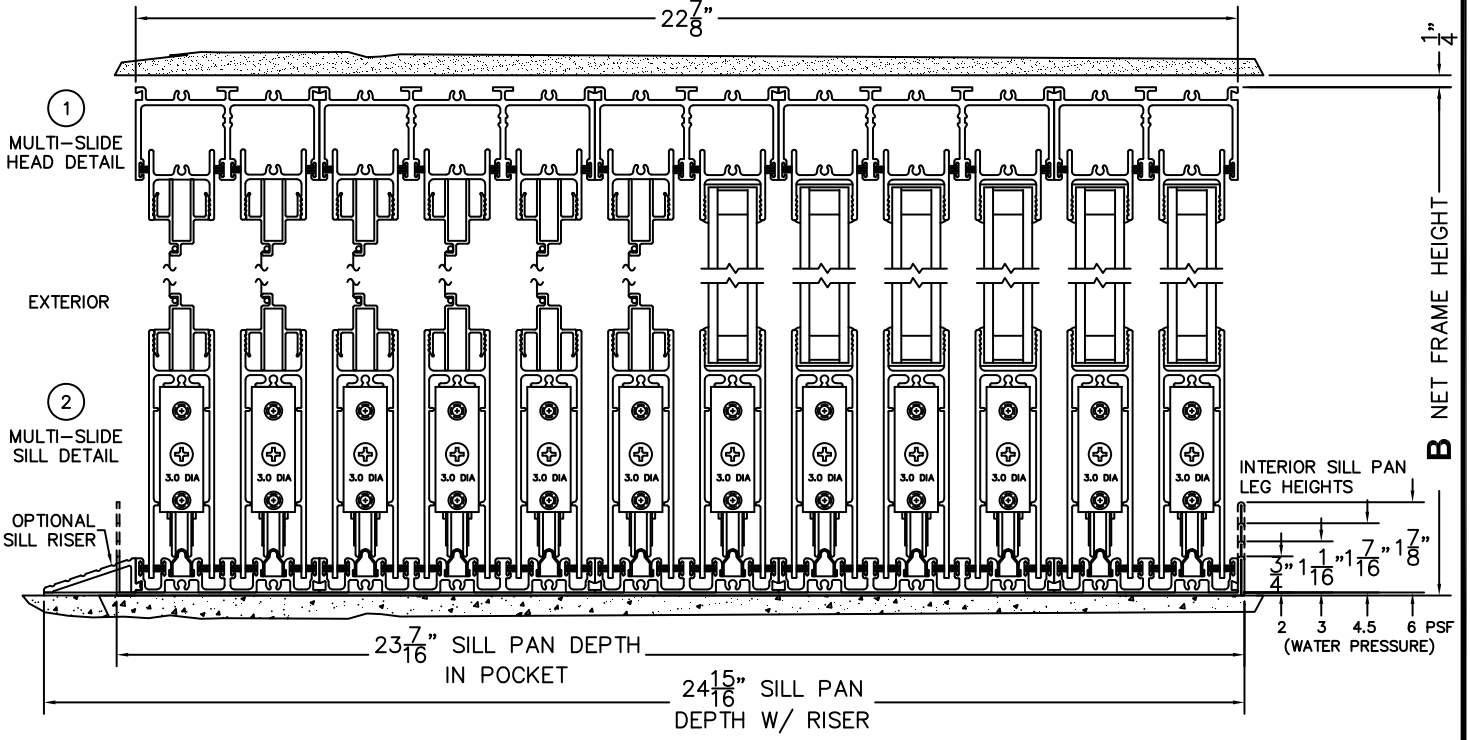

CALCULATED VALUES (FLEETWOOD SUPPLIED)

D (POCKET WIDTH)	
E (NET FRAME WIDTH)	
F (POCKET WIDTH)	
G (NET FRAME WIDTH)	

NOTES:

(USE RULER TO SCALE DIMENSIONS IN INCHES)

SCALE: 1/4

PXXXXXXIXP DOOR SHOWN

FLEETWOOD
WINDOWS & DOORS
FleetwoodUSA.com

NORWOOD 3070EX M/S
90°PXXXXXXIXP STANDARD CONFIG.
WITH SCREENS

ORDER NO.:

ITEM NO.:

(USE RULER TO SCALE DIMENSIONS IN INCHES)

SCALE: 1/8

*CAUTION: WHEN CONSTRUCTING POCKET NOTE THAT DAYLIGHT WIDTH DOES NOT INCLUDE 1" SET BACK FOR POST INTERLOCKER.